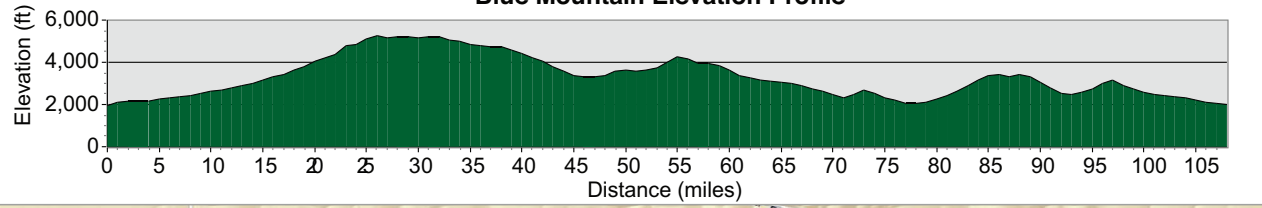

Blue Mountain Elevation Profile

Heppner

- Water
- Restrooms
- WiFi
- Camping
- Lodging
- Food

Battle Mtn. Forest State Scenic Corridor

- Water
- Restrooms

Ukiah

- Food
- Water
- Restrooms
- Camping
- Lodging

Blue Mountain Century Scenic Bikeway

- Legend**
- Bikeway
 - Mile Markers
 - Camping
 - Drinking Water
 - Restrooms
 - Food
 - Lodging
 - WiFi

Info: (800) 551-6949
Reservations (800) 452-5687