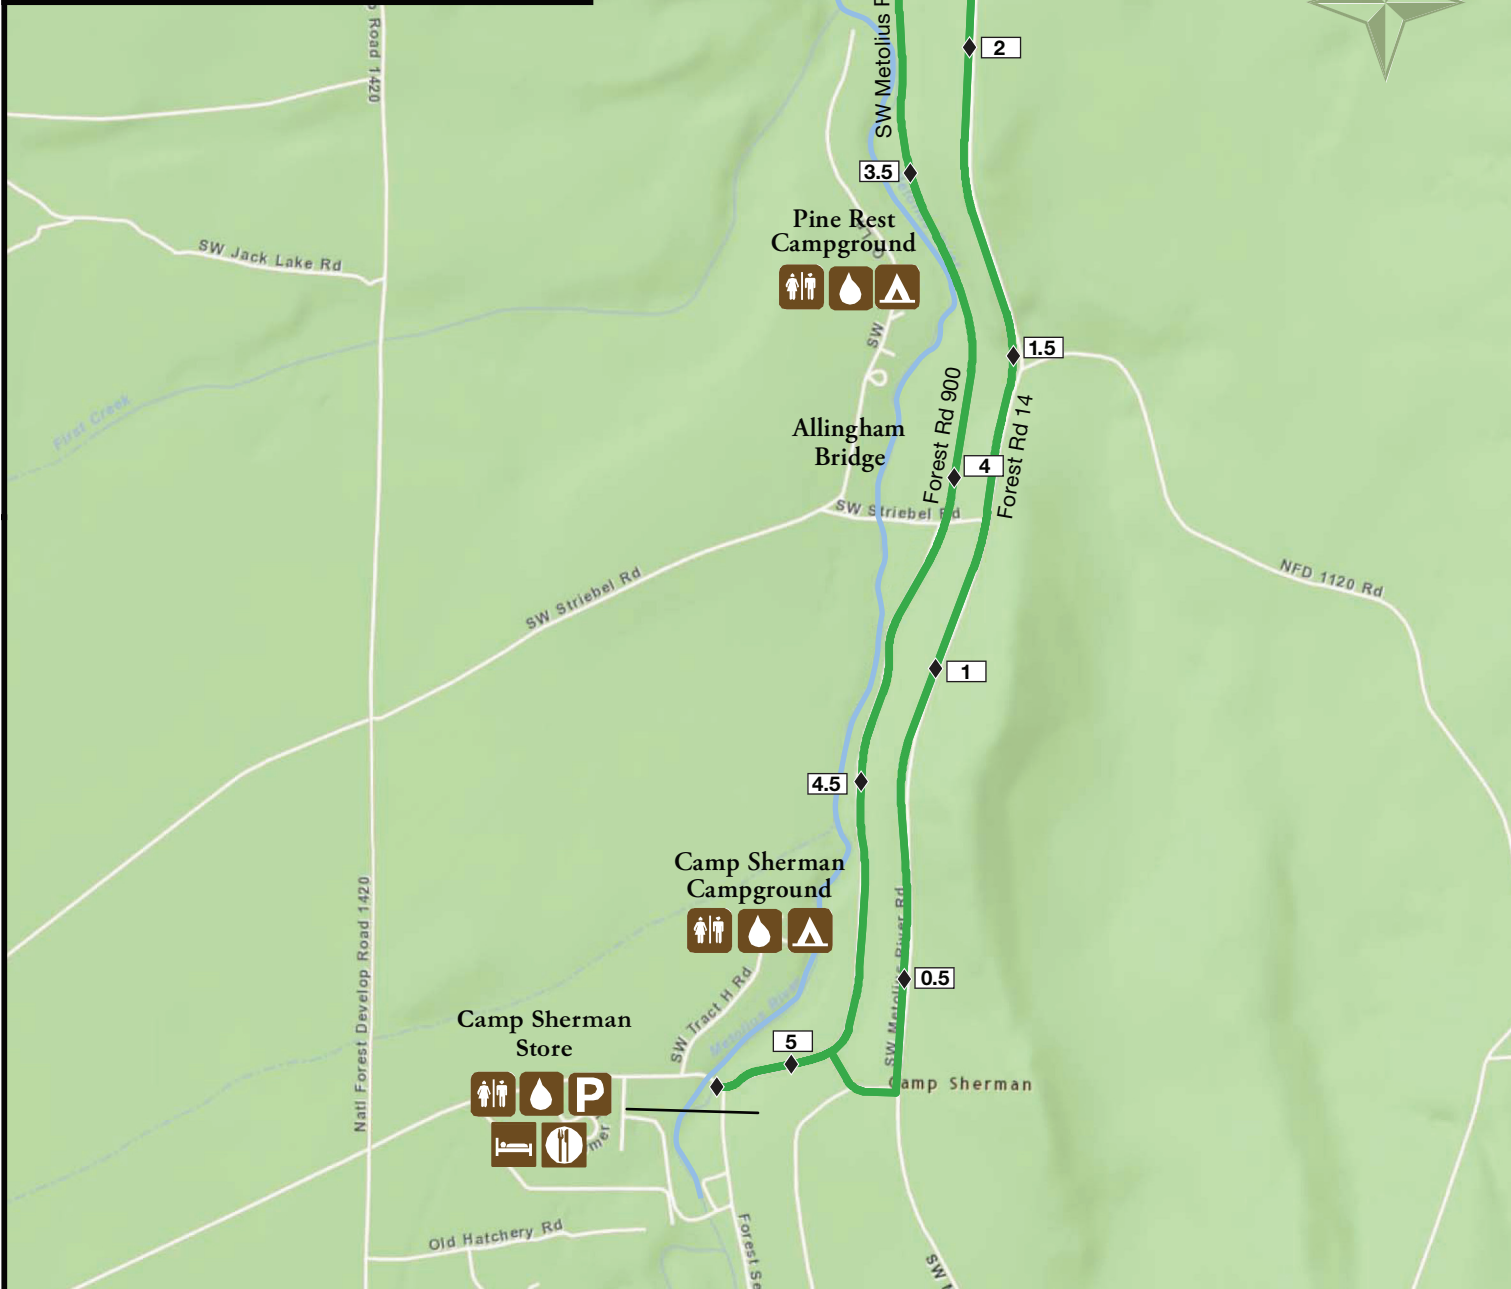

Metolius Loops Scenic Bikeway

CAMP SHERMAN MAIN LOOP

Legend

Info: (800) 551-6949
Reservations (800) 452-5687

9/2011

Nature
HISTORY
Discovery

River Loop Elevation Profile