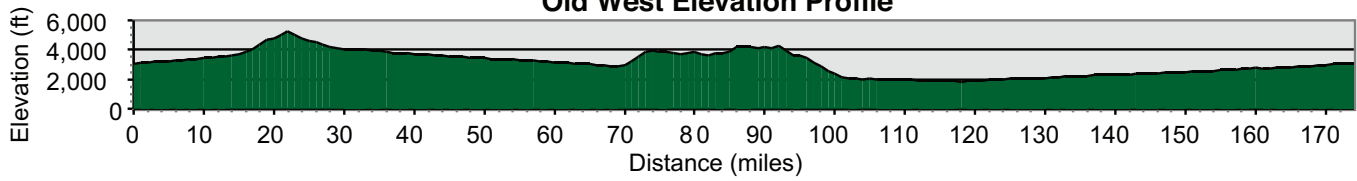

Old West Elevation Profile

Old West Scenic Bikeway

Legend

- Bikeway
 - Mile Markers
 - Camping
 - Drinking Water
 - Restrooms
 - Food
 - Lodging
 - WiFi
 - Trailhead
 - Caution Area
- Info: (800) 551-6949
Reservations (800) 452-5687
- 0 3 6 Miles
9/2011