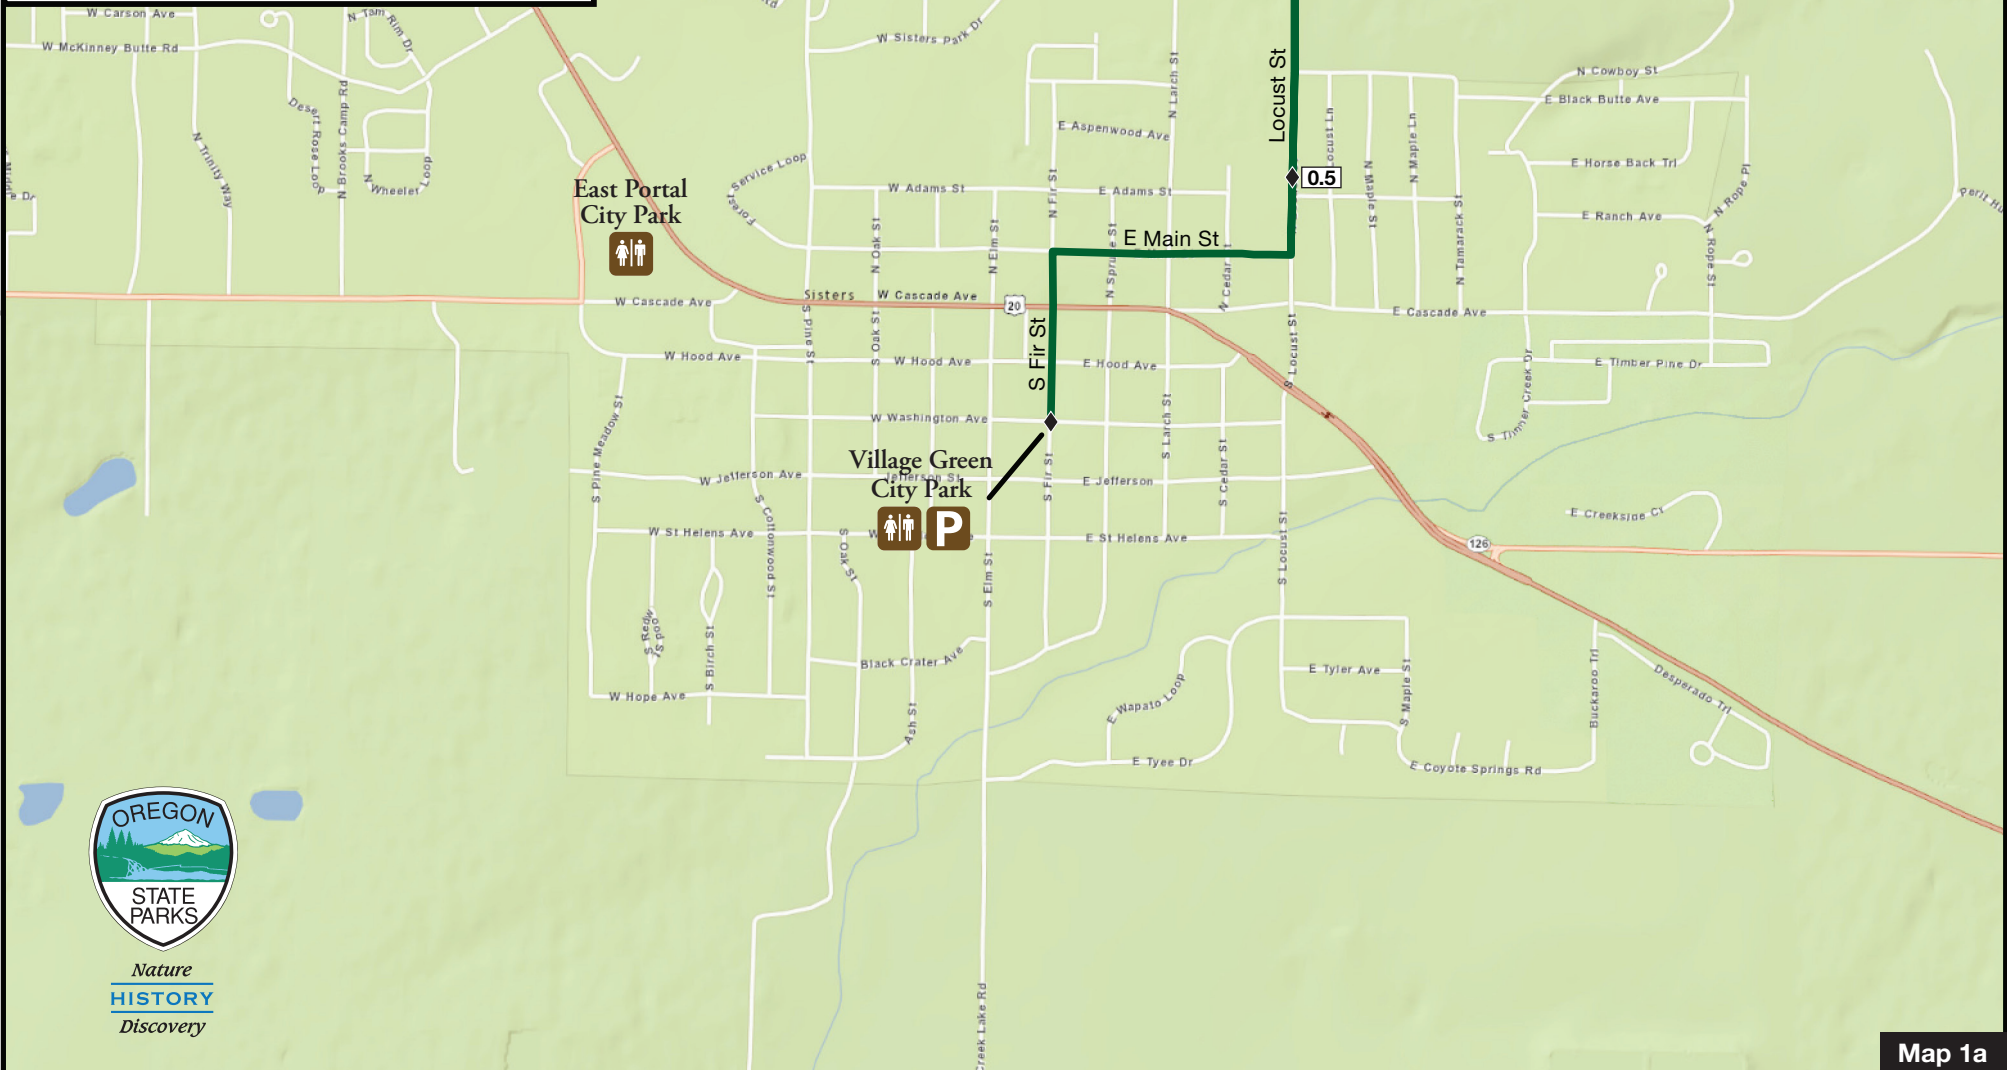

# Sisters to Smith Rock Scenic Bikeway

## SISTERS

### Legend

Bikeway

Mile Markers

Parking

Restrooms

Info: (800) 551-6949  
Reservations (800) 452-5687

9/2011

Nature  
HISTORY  
Discovery