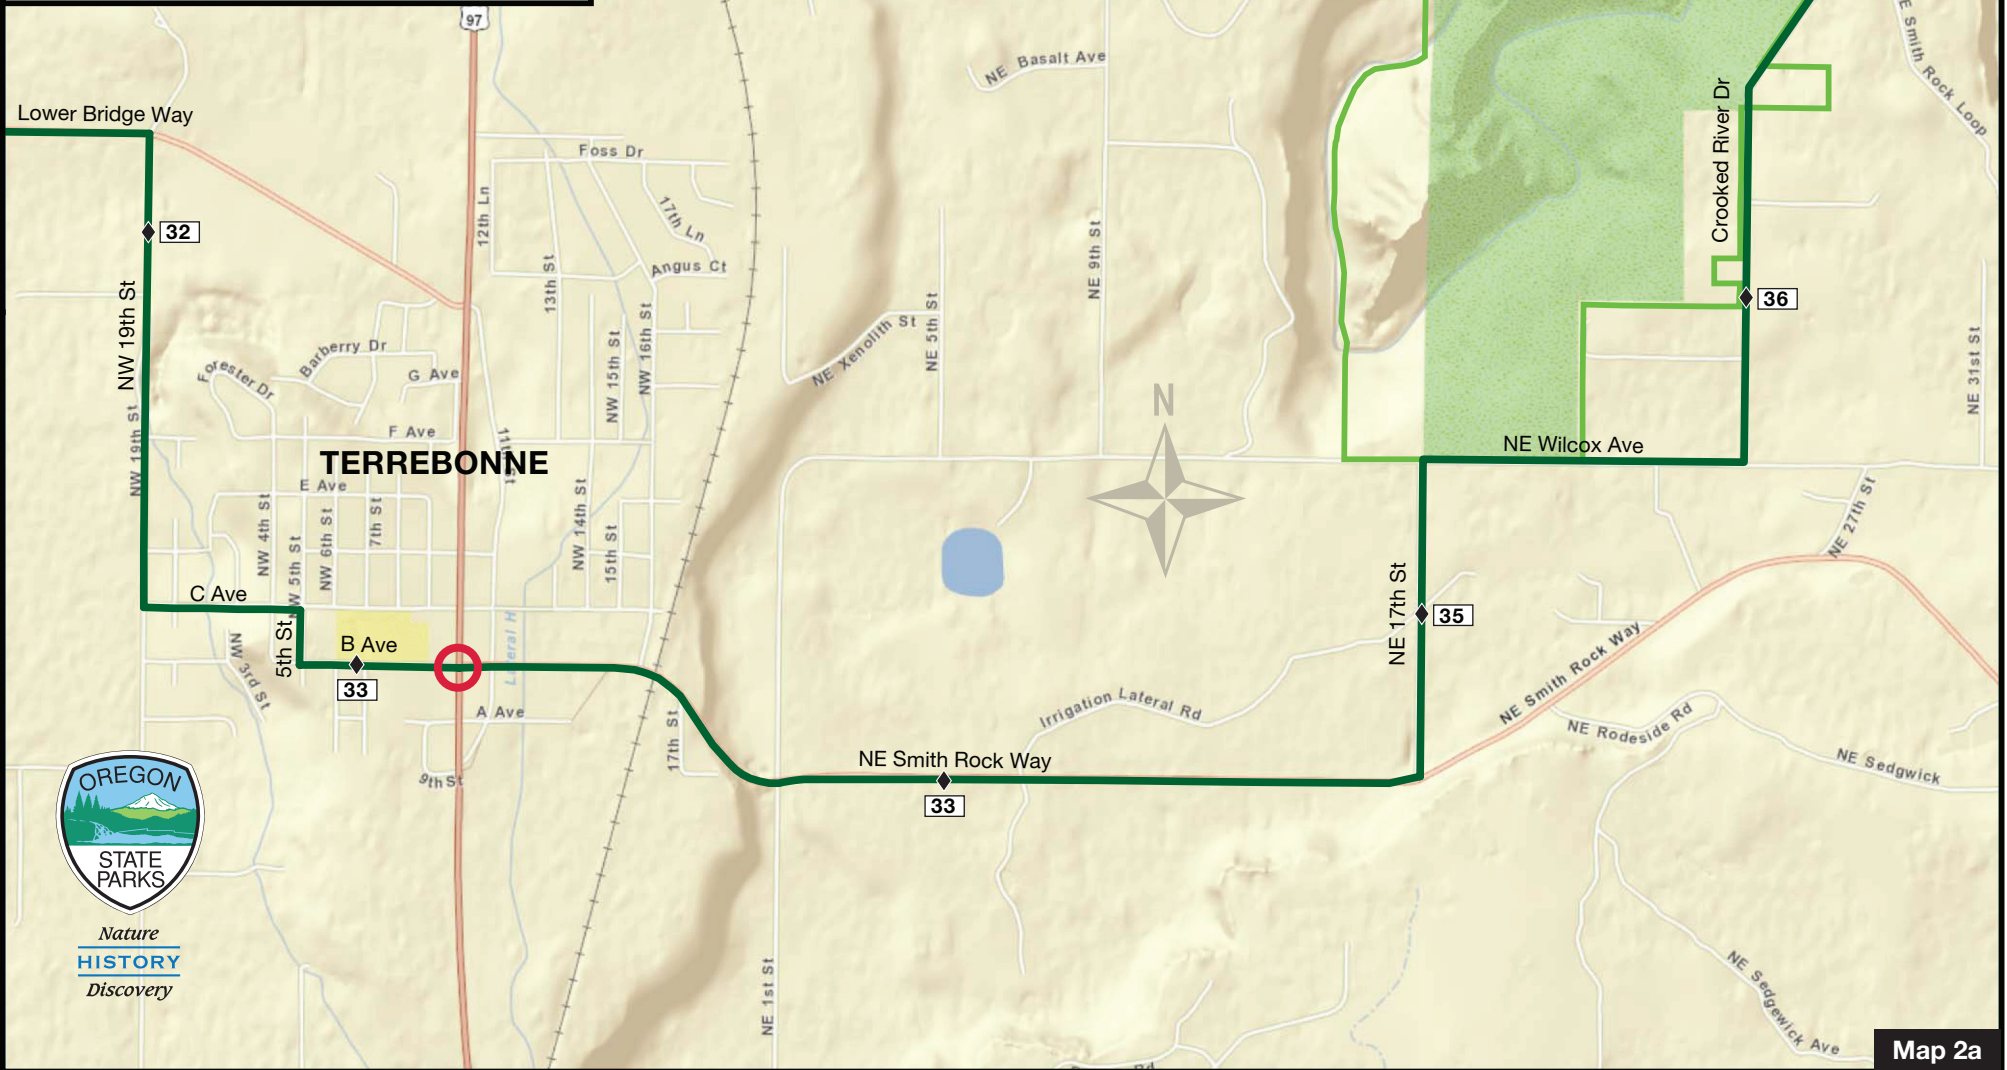

Sisters to Smith Rock Scenic Bikeway

TERREBONNE

- Legend**
-  Bikeway
 -  Mile Markers
 -  Camping
 -  Parking
 -  Drinking Water
 -  Restrooms
 -  Caution Area

Info: (800) 551-6949
 Reservations (800) 452-5687
 9/2011

Nature
 HISTORY
 Discovery