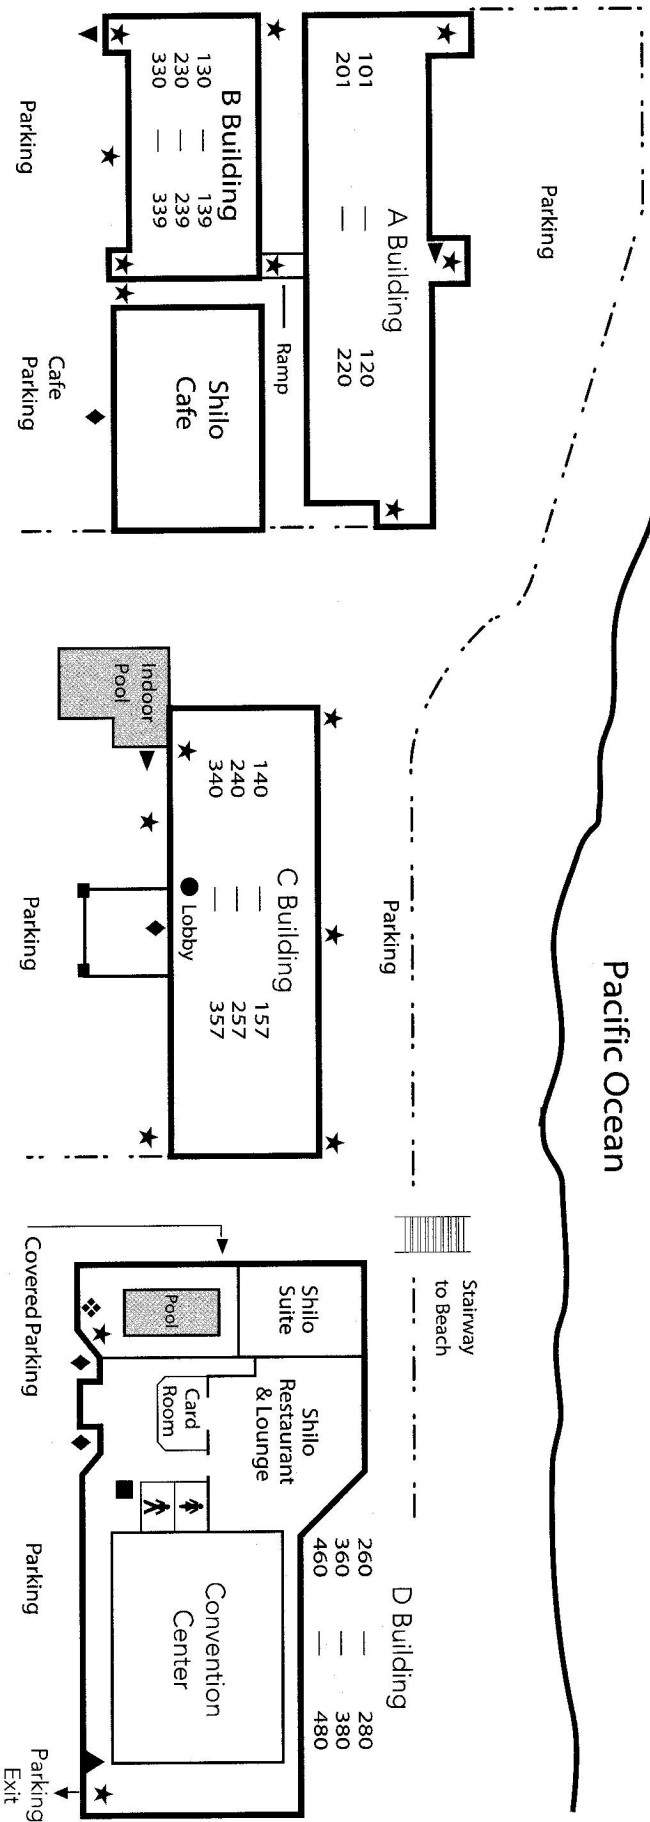

Elizabeth Street

- Business Center
- ★ Stairs
- ▲ Ice / Beverages
- Elevator
- ◆ Guest Laundry (2nd floor)
- ◆ Entry

- AMENITIES:**
- Free high speed internet
 - Free unlimited local & domestic long distance phone calls
 - Complimentary guest beverage
 - Children 12 and under stay free with an adult
 - 100% Smoke Free
 - Sunday late checkout available
 - Two indoor heated pools
 - Guest Laundry and valet service
 - In-room refrigerator, microwave, coffee maker, ironing unit and hair dryer
 - Satellite TV with free ShowTime
 - In-room first run movies and entertainment
 - Suites with kitchens
 - Business Center
 - Dogs Welcome with fee
 - Covered parking
 - Special assist rooms
 - Free local airport shuttle
 - 5,012 sq. ft. of flexible meeting space
 - Shilo Restaurant, Café and Lounge
 - Room Service