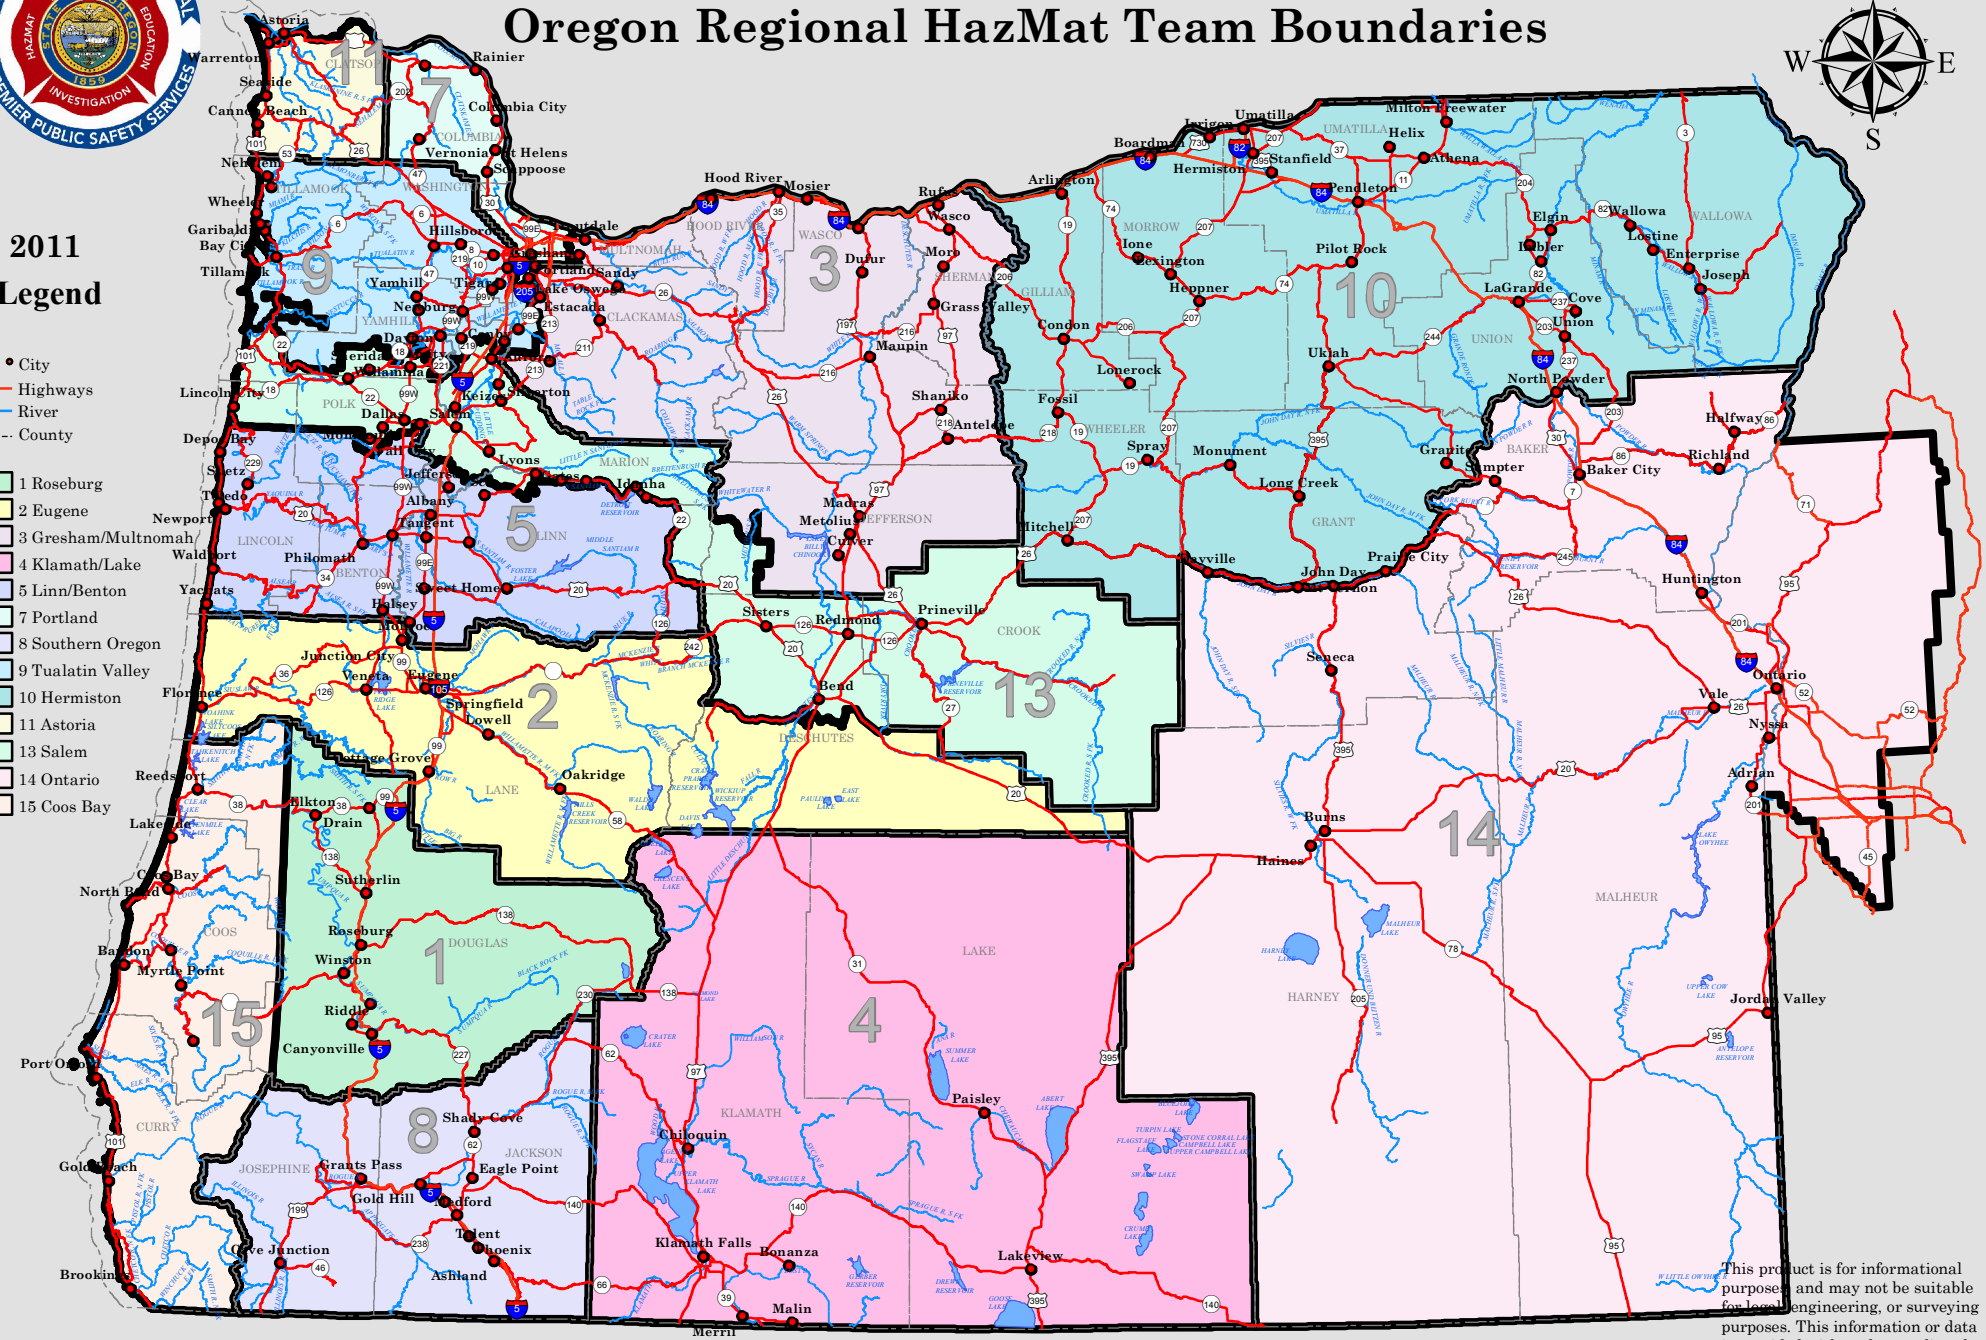

Oregon Regional HazMat Team Boundaries

2011 Legend

- City
 - Highways
 - River
 - County
- 1 Roseburg
 - 2 Eugene
 - 3 Gresham/Multnomah
 - 4 Klamath/Lake
 - 5 Linn/Benton
 - 7 Portland
 - 8 Southern Oregon
 - 9 Tualatin Valley
 - 10 Hermiston
 - 11 Astoria
 - 13 Salem
 - 14 Ontario
 - 15 Coos Bay

This product is for informational purposes only and may not be suitable for legal, engineering, or surveying purposes. This information or data is provided with understanding that conclusions drawn from such data are the responsibility of the user. Data was compiled through various sources by the Oregon Department of Forestry and Oregon State Fire Marshal, August 2010