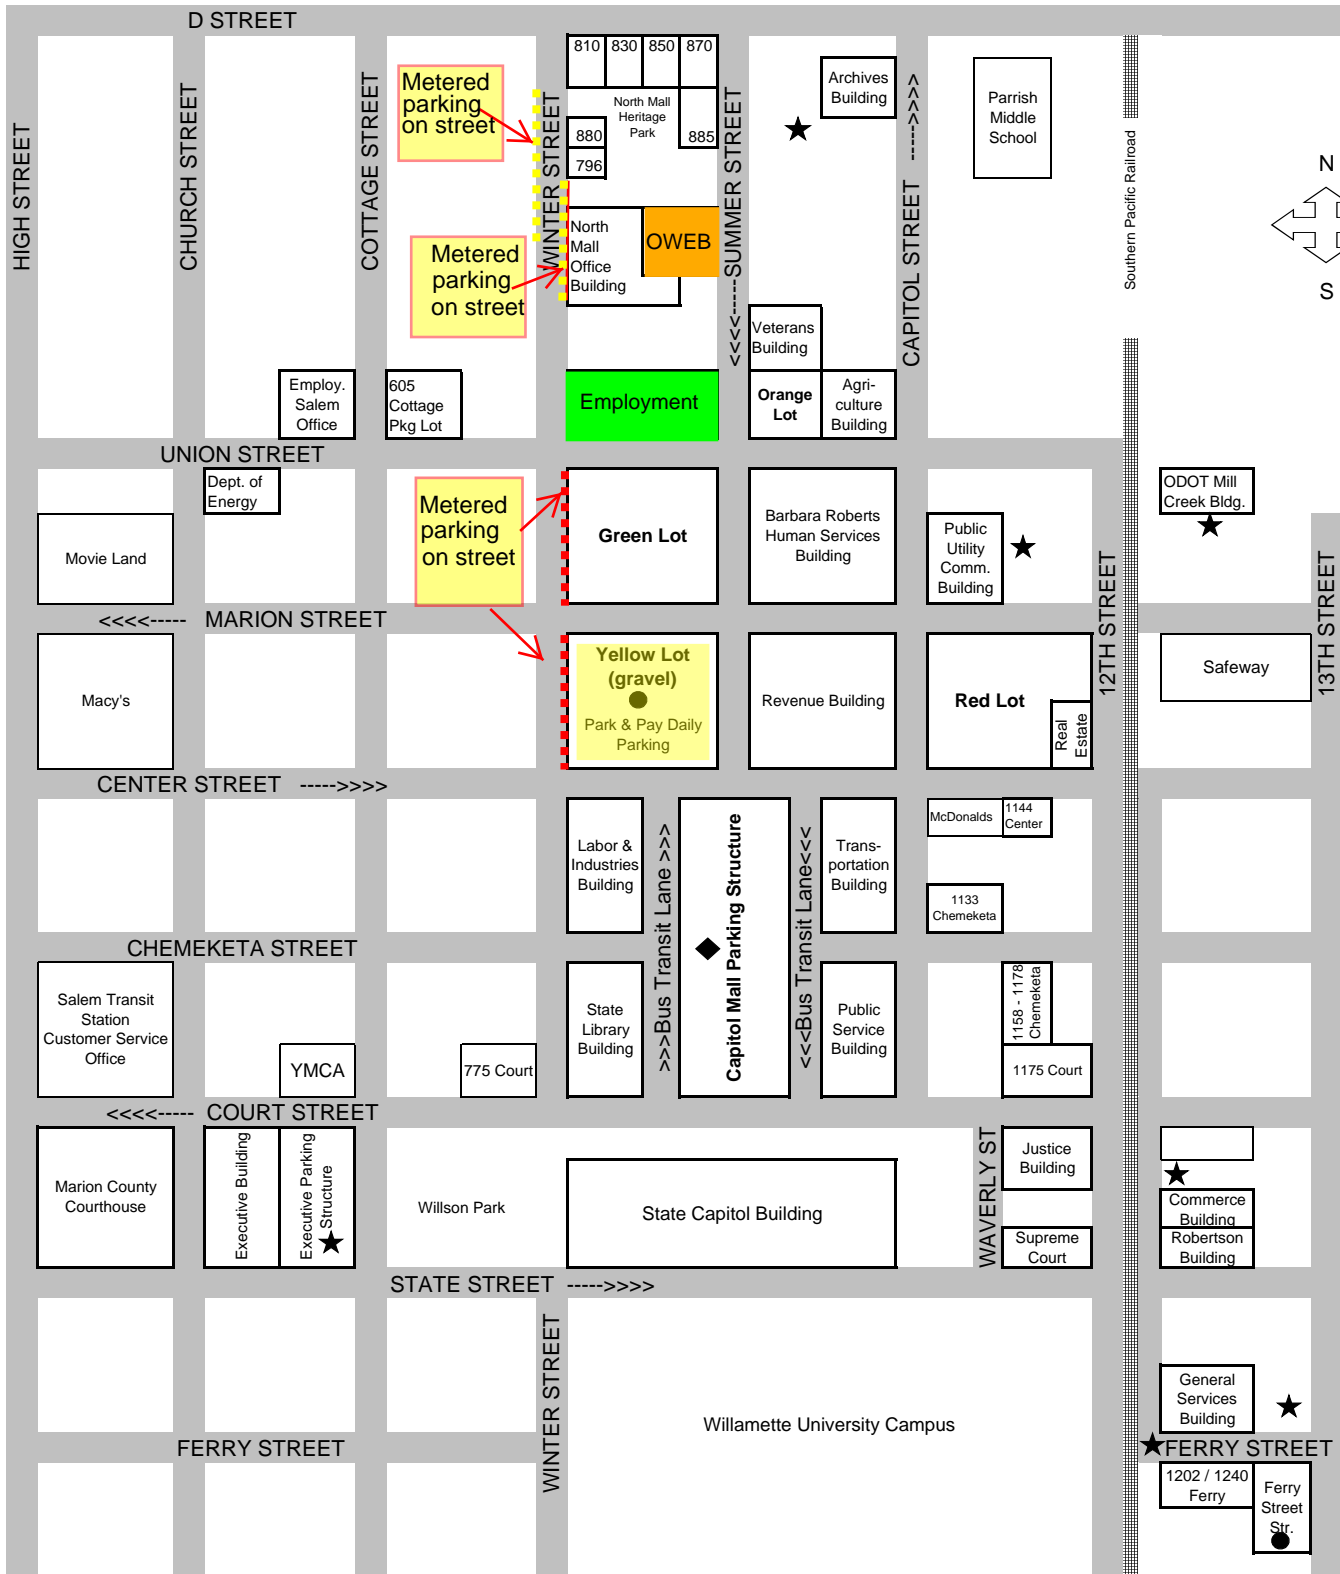

SALEM CAPITOL MALL AREA

- ★ State of Oregon Meters - OK to use Agency issued one-day permit
- ◆ Capitol Mall Structure Meters - OK to use Agency Issued one-day permit
- Yellow Lot & Ferry Structure Rooftop Visitor Spaces - OK to use Agency issued one-day permit