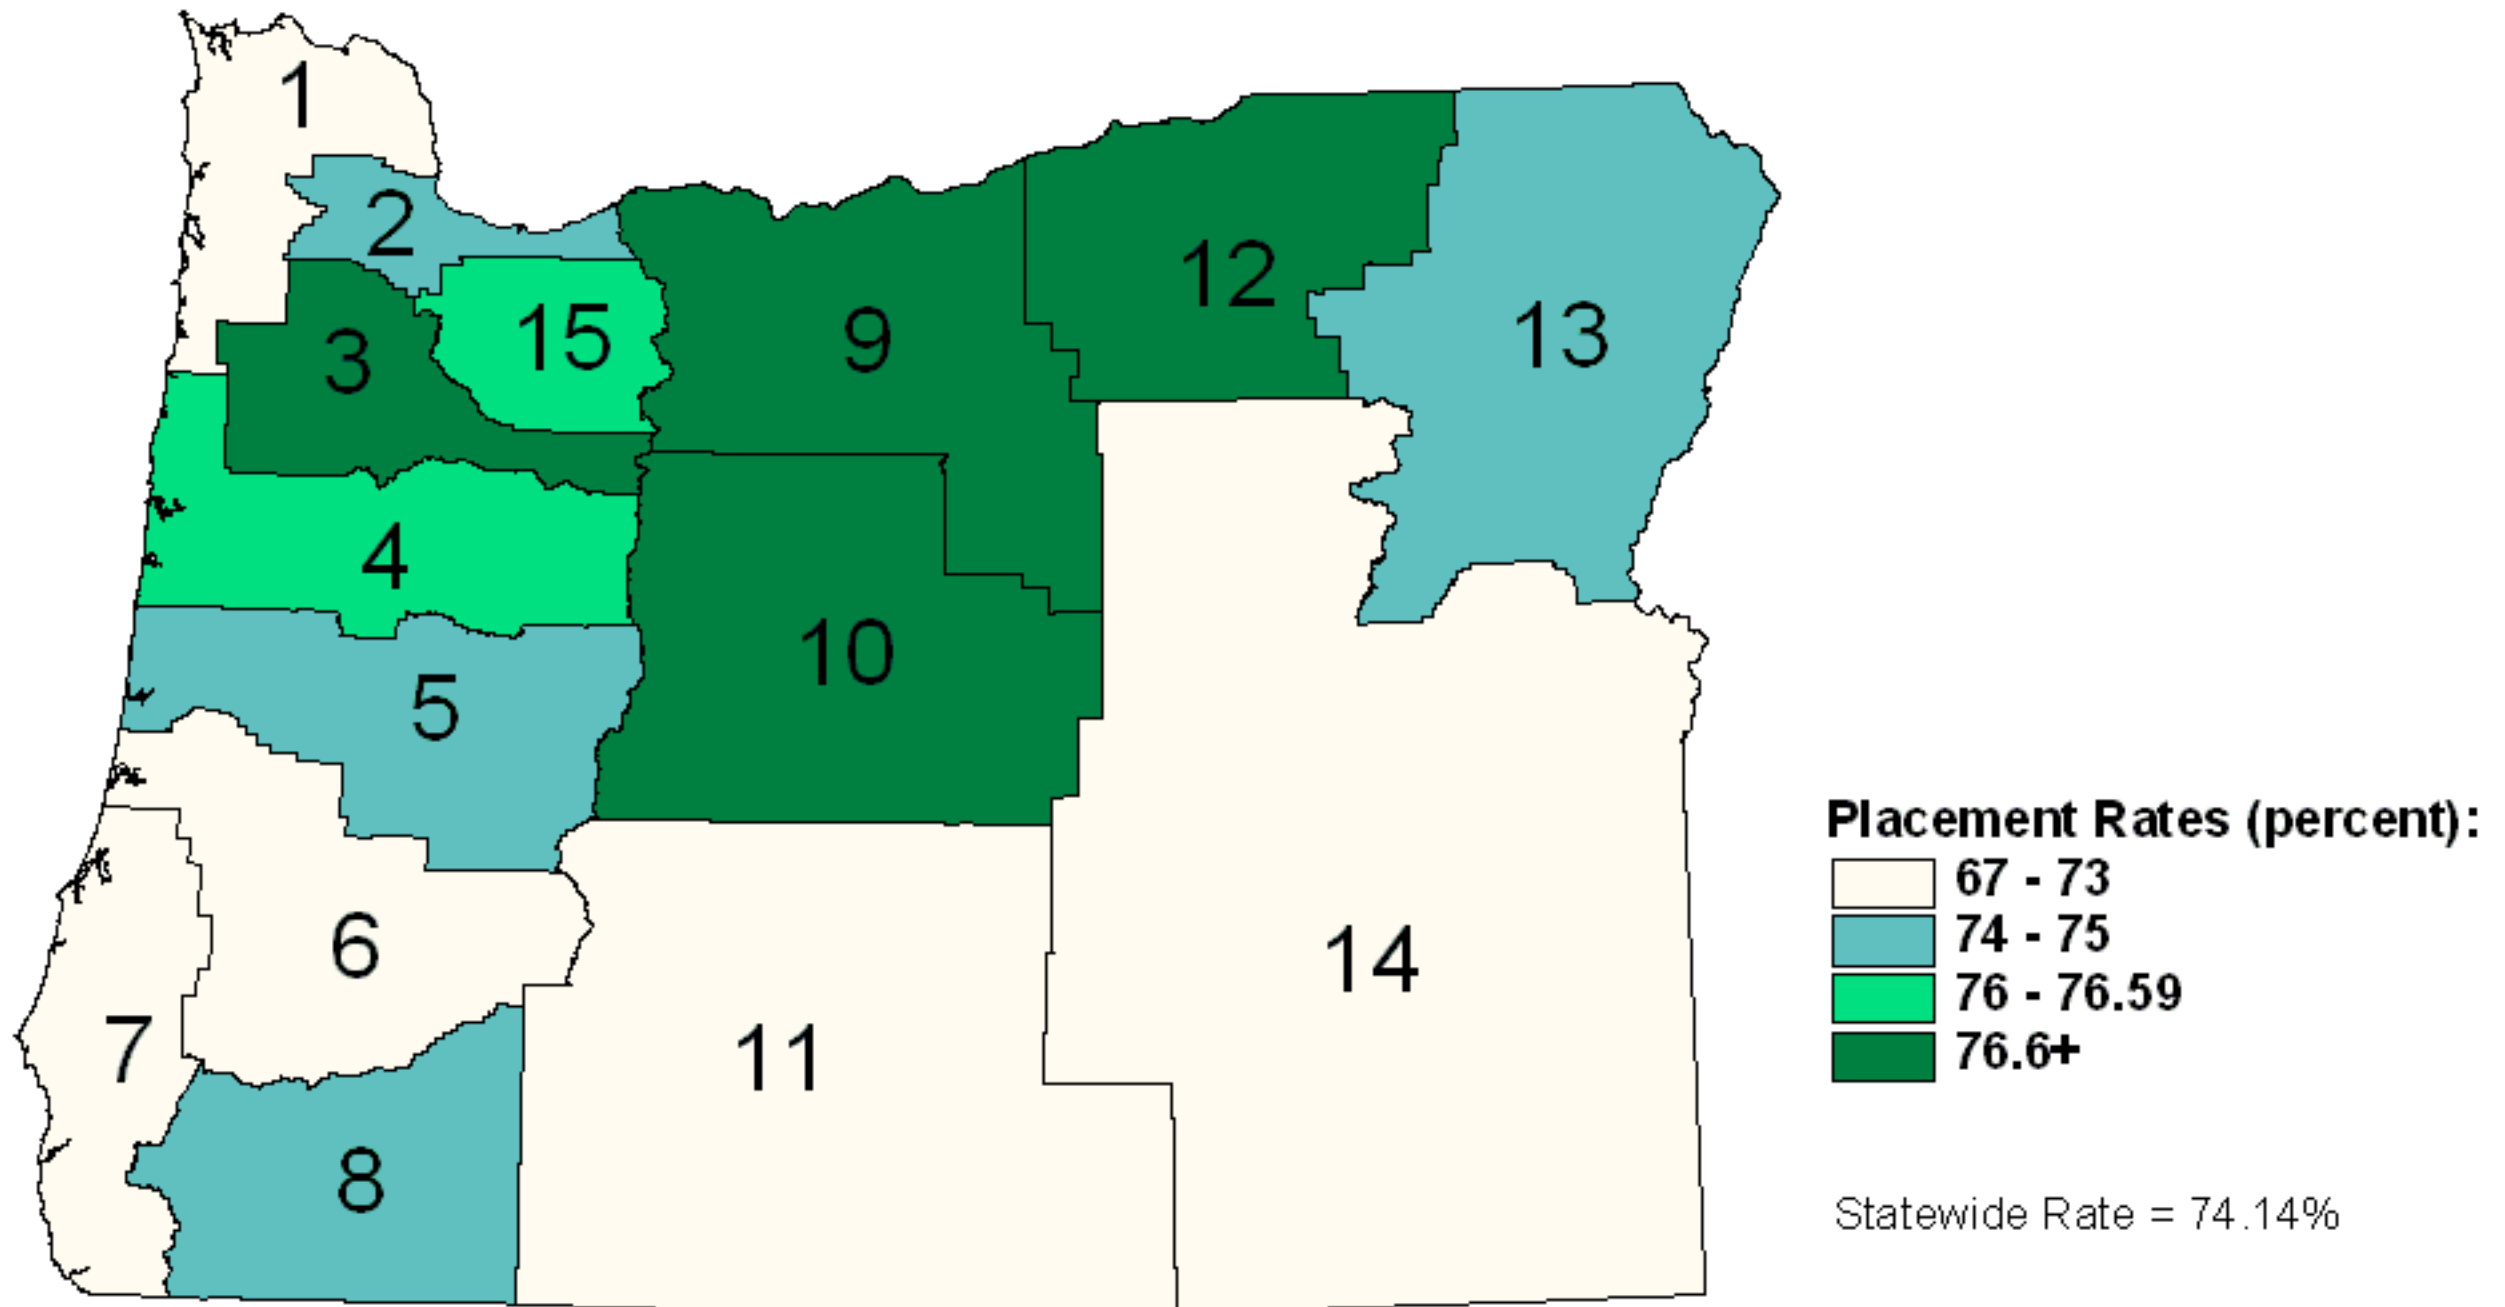

Placement Rates by Workforce Region July 1, 2007 through June 30, 2008

Placement Rate: The percent of participants who were employed the quarter of or the quarter after receiving services.

Source: PRISM www.oregon.gov/prism