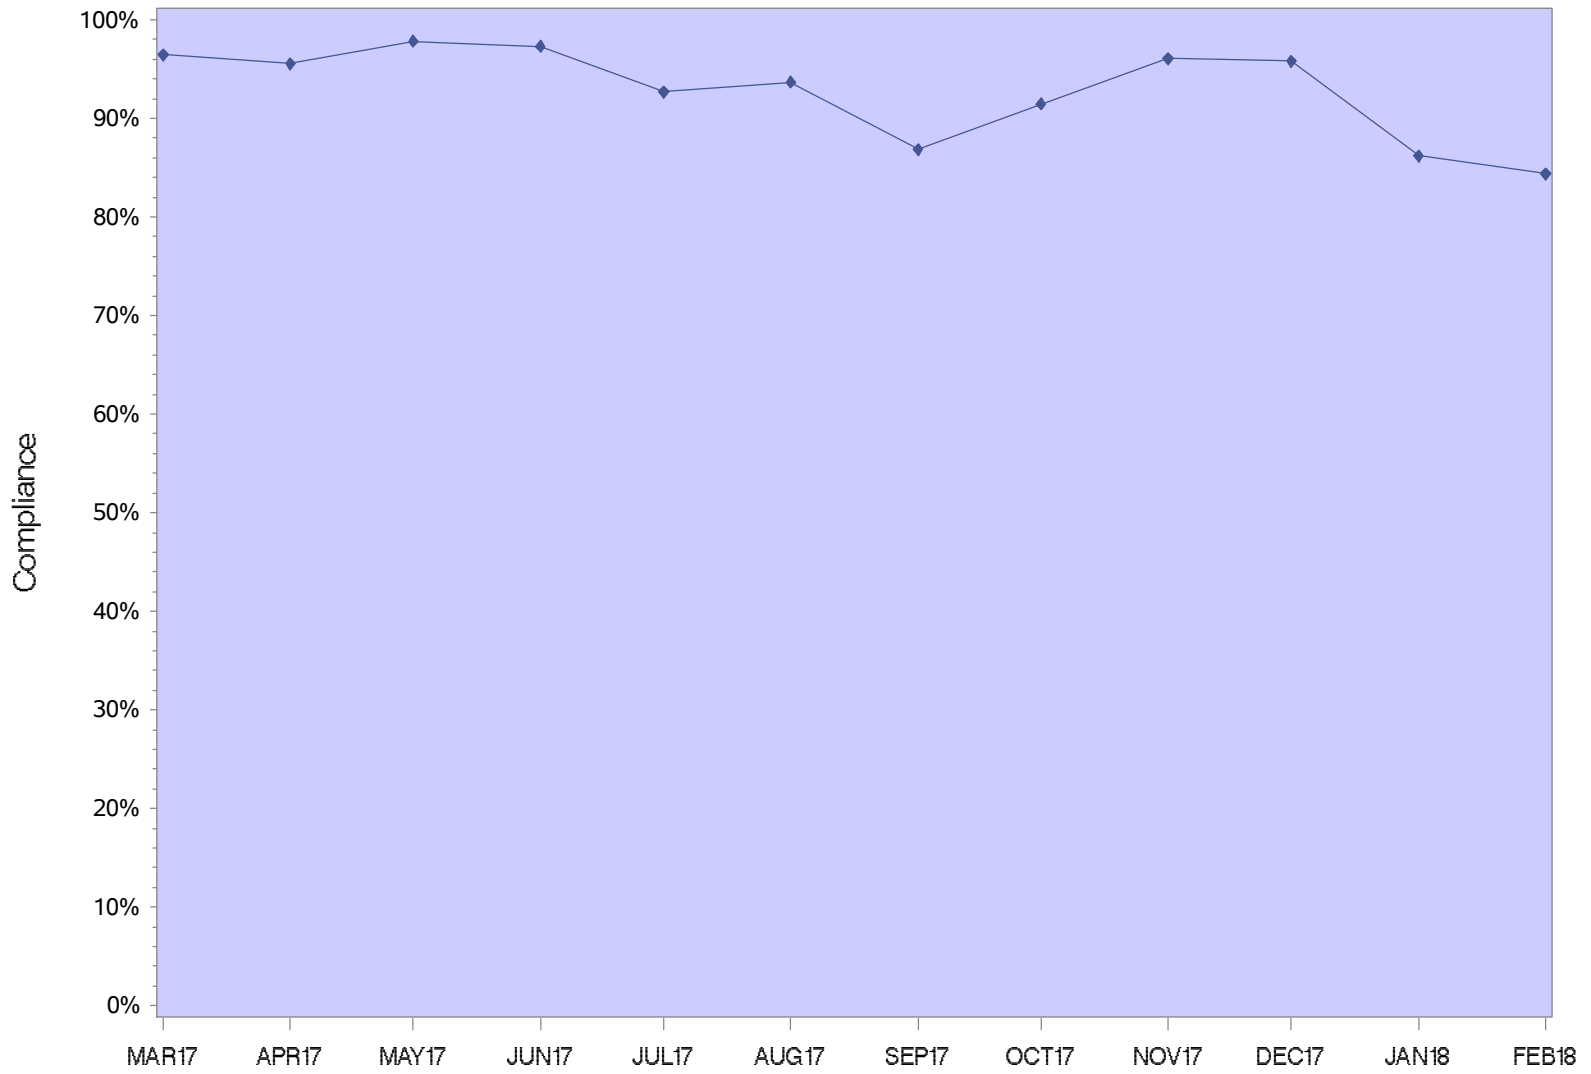

Oregon State Penitentiary

Powder River Correctional Facility

Jackson County Re-entry

Lane County Re-Entry

Shutter Creek Correctional Institution

Santiam Correctional Institution

South Fork Forest Camp

Snake River Correctional Institution

SRCI Minimum

Two Rivers Correctional Institution

TRCI Minimum

Warner Creek Correctional Facility

ALL OREGON INSTITUTIONS