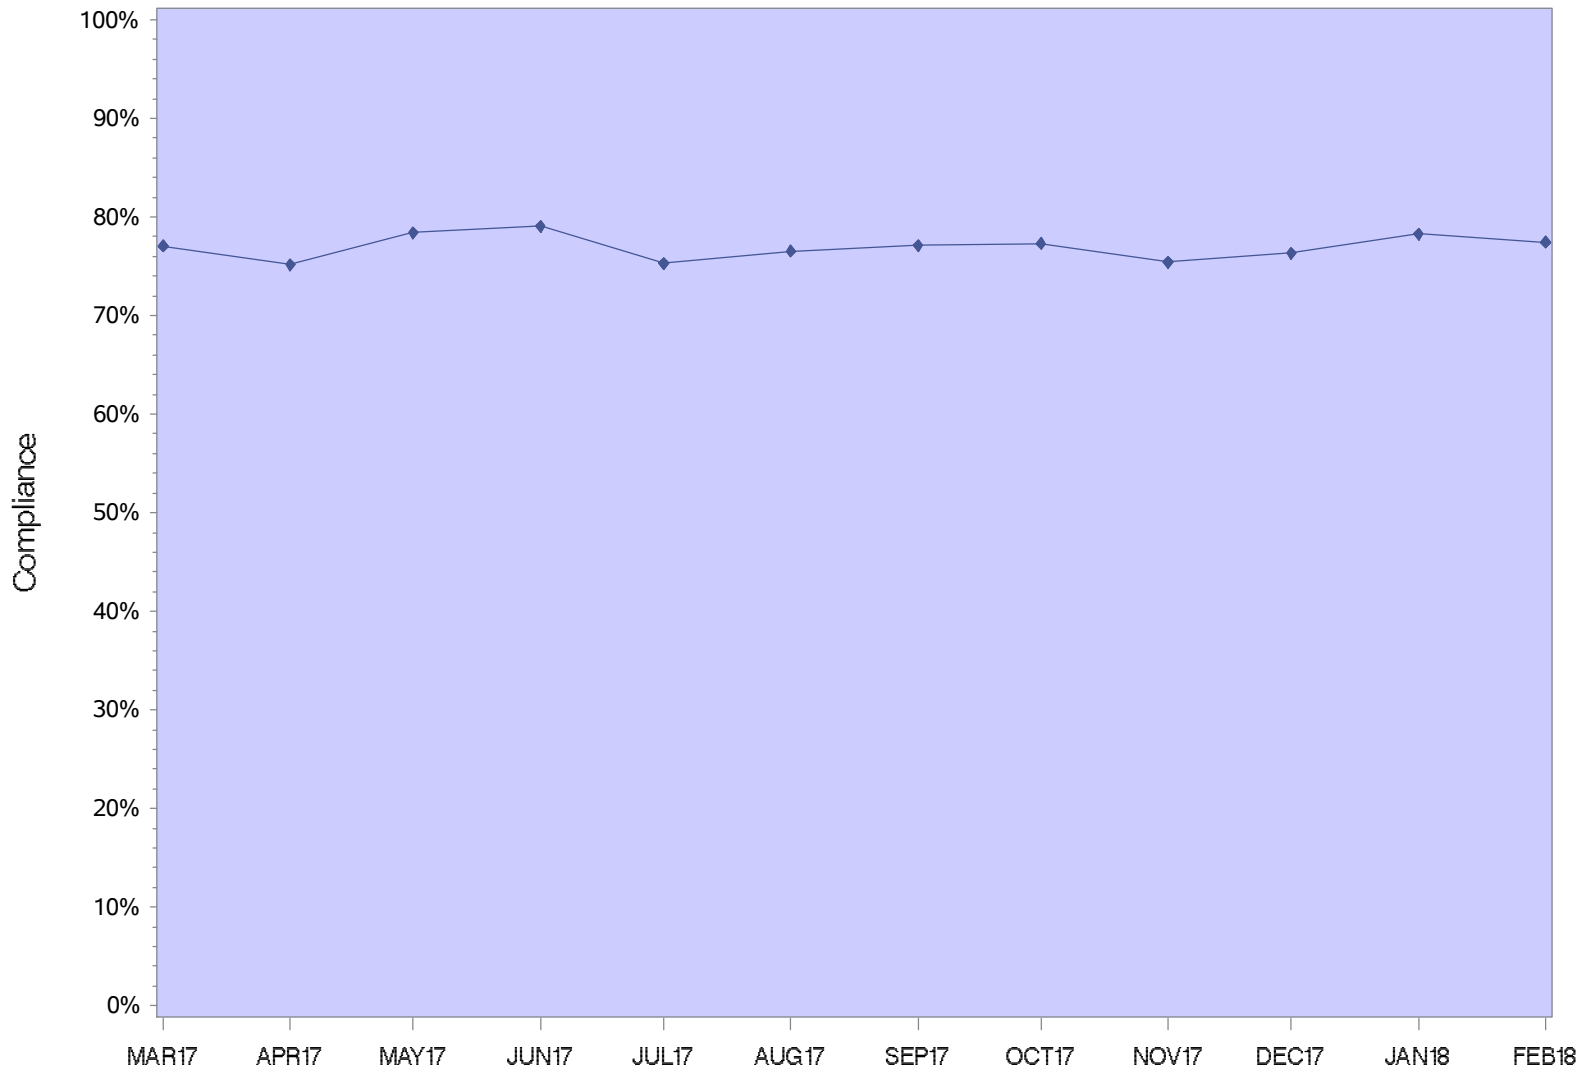

Coffee Creek Correctional Facility

CCCF Minimum

Coffee Creek Intake Center

Columbia River Correctional Institution

DRCI Minimum

Eastern Oregon Correctional Institution

Mill Creek Correctional Facility

Oregon State Correctional Institution

Oregon State Penitentiary

Powder River Correctional Facility

Jackson County Re-entry

Lane County Re-Entry

Shutter Creek Correctional Institution

Santiam Correctional Institution

South Fork Forest Camp

Snake River Correctional Institution