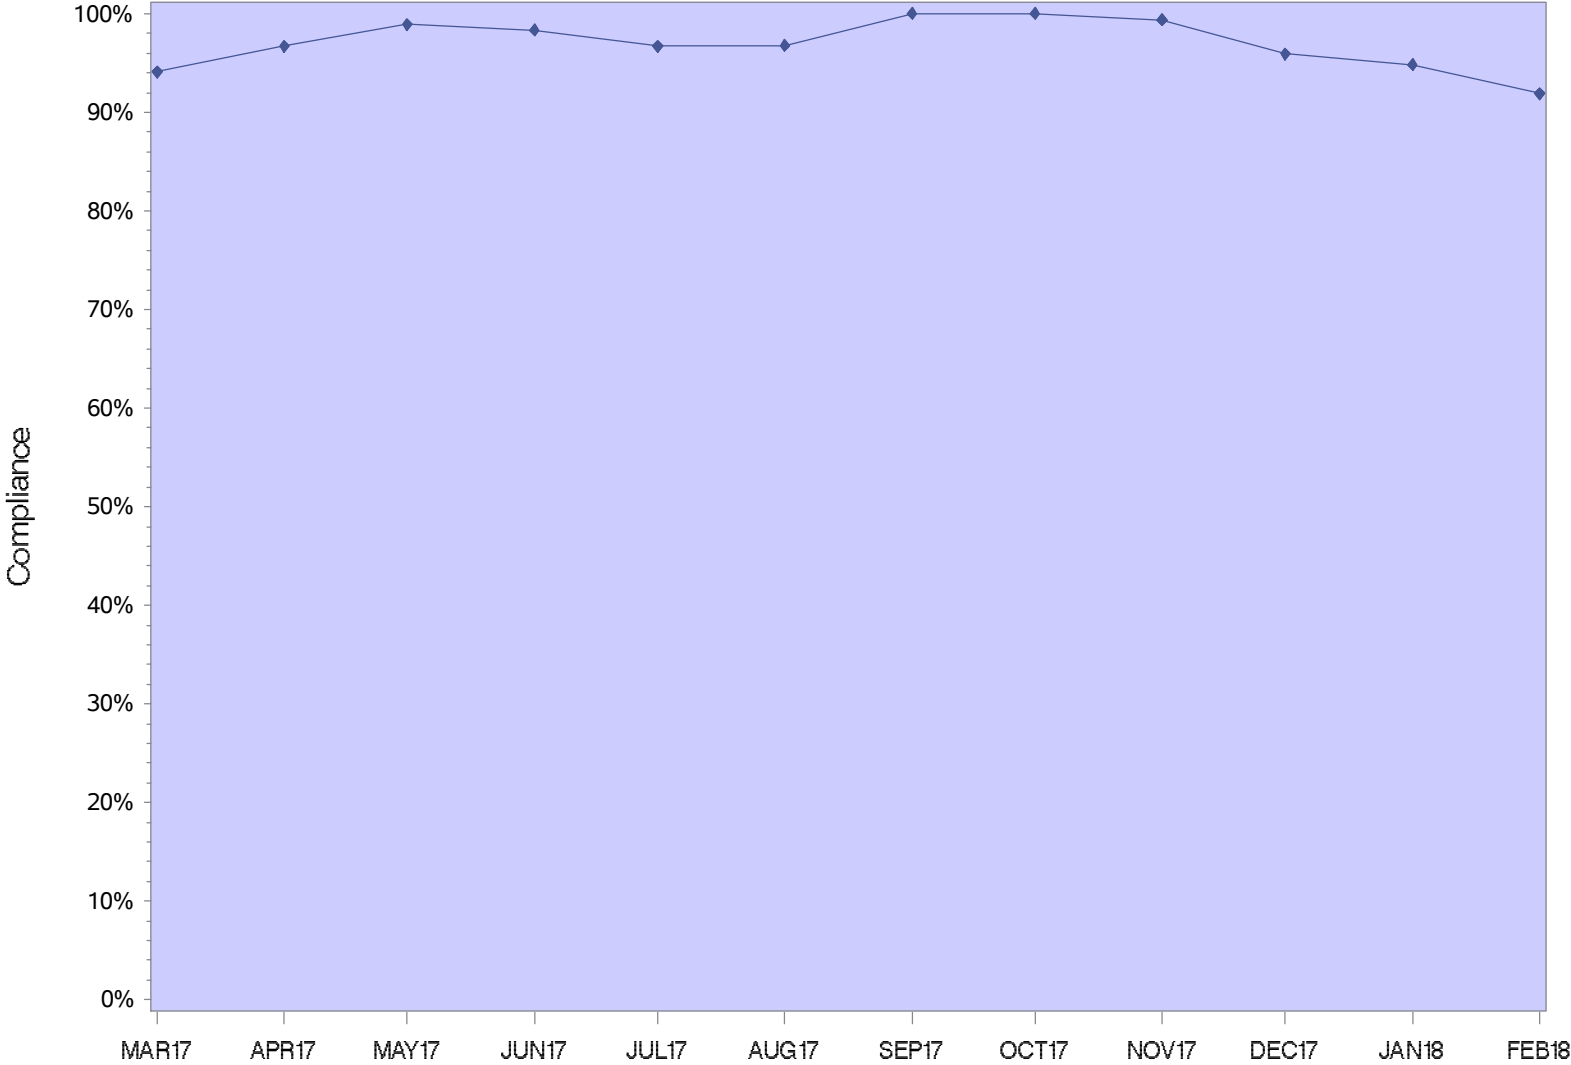

Oregon State Penitentiary

Powder River Correctional Facility

Jackson County Re-entry

Lane County Re-Entry

Shutter Creek Correctional Institution

Santiam Correctional Institution

South Fork Forest Camp

Snake River Correctional Institution