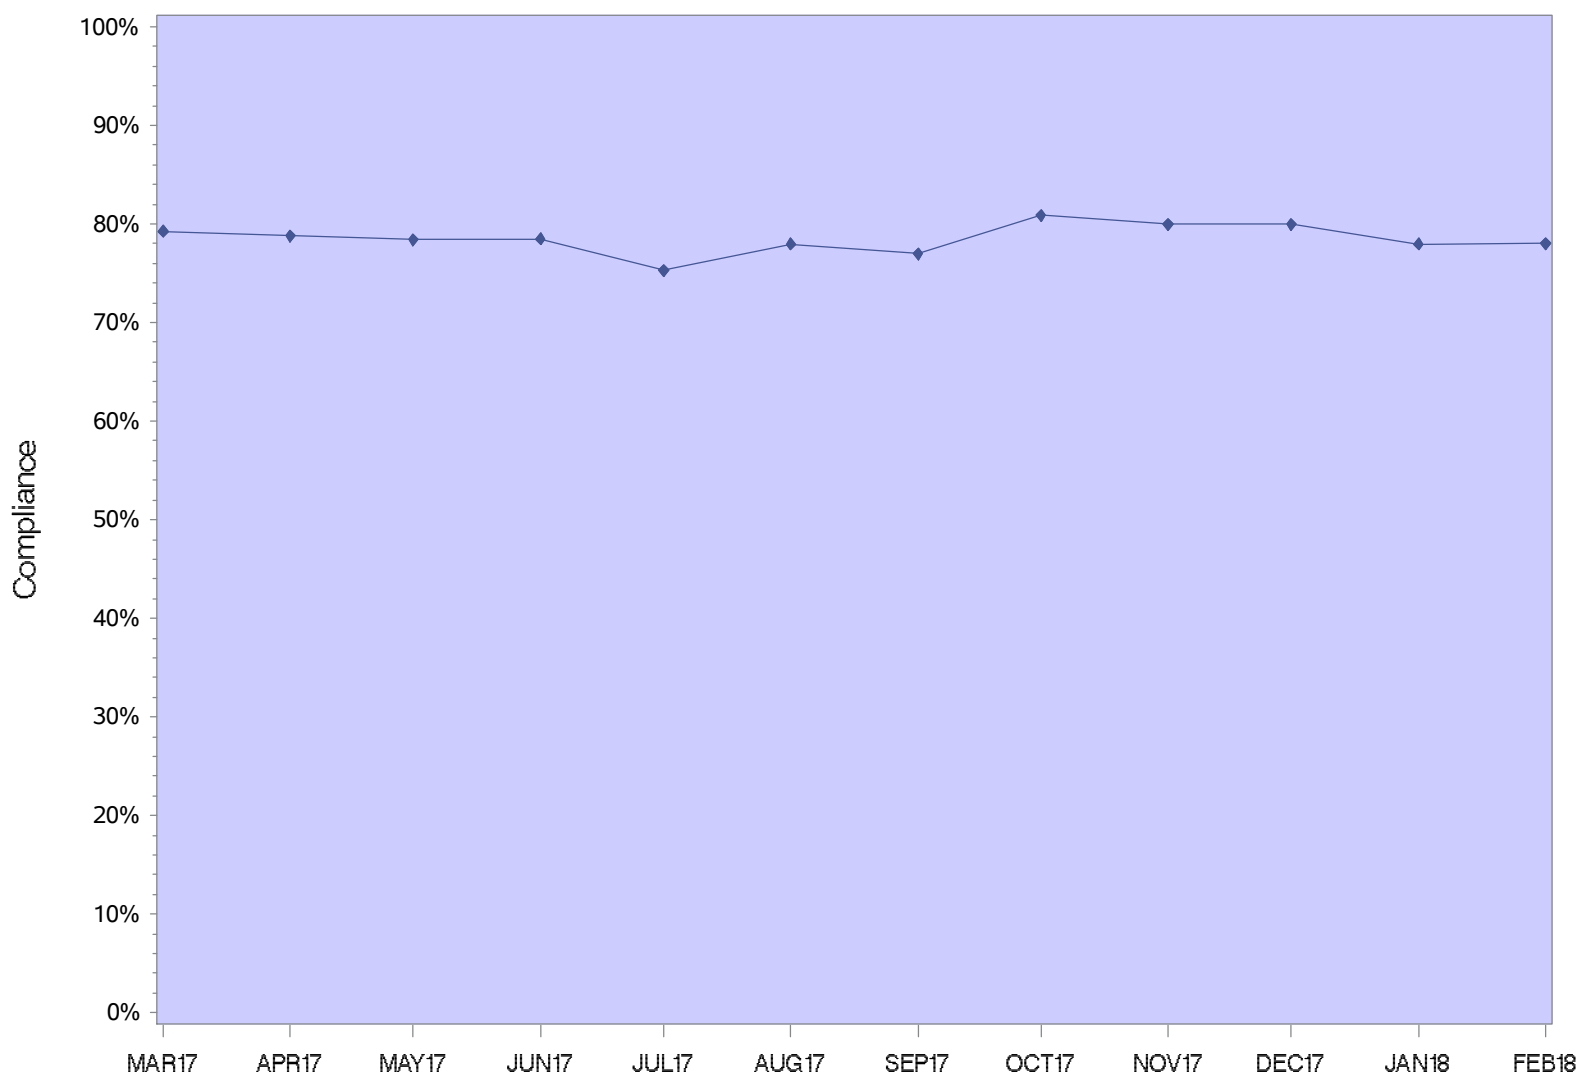

Coffee Creek Correctional Facility

CCCF Minimum

Coffee Creek Intake Center

Columbia River Correctional Institution

DRCI Minimum

Eastern Oregon Correctional Institution

Mill Creek Correctional Facility

Oregon State Correctional Institution

Oregon State Penitentiary

Powder River Correctional Facility

Jackson County Re-entry

Lane County Re-Entry

Shutter Creek Correctional Institution

Santiam Correctional Institution

South Fork Forest Camp

Snake River Correctional Institution