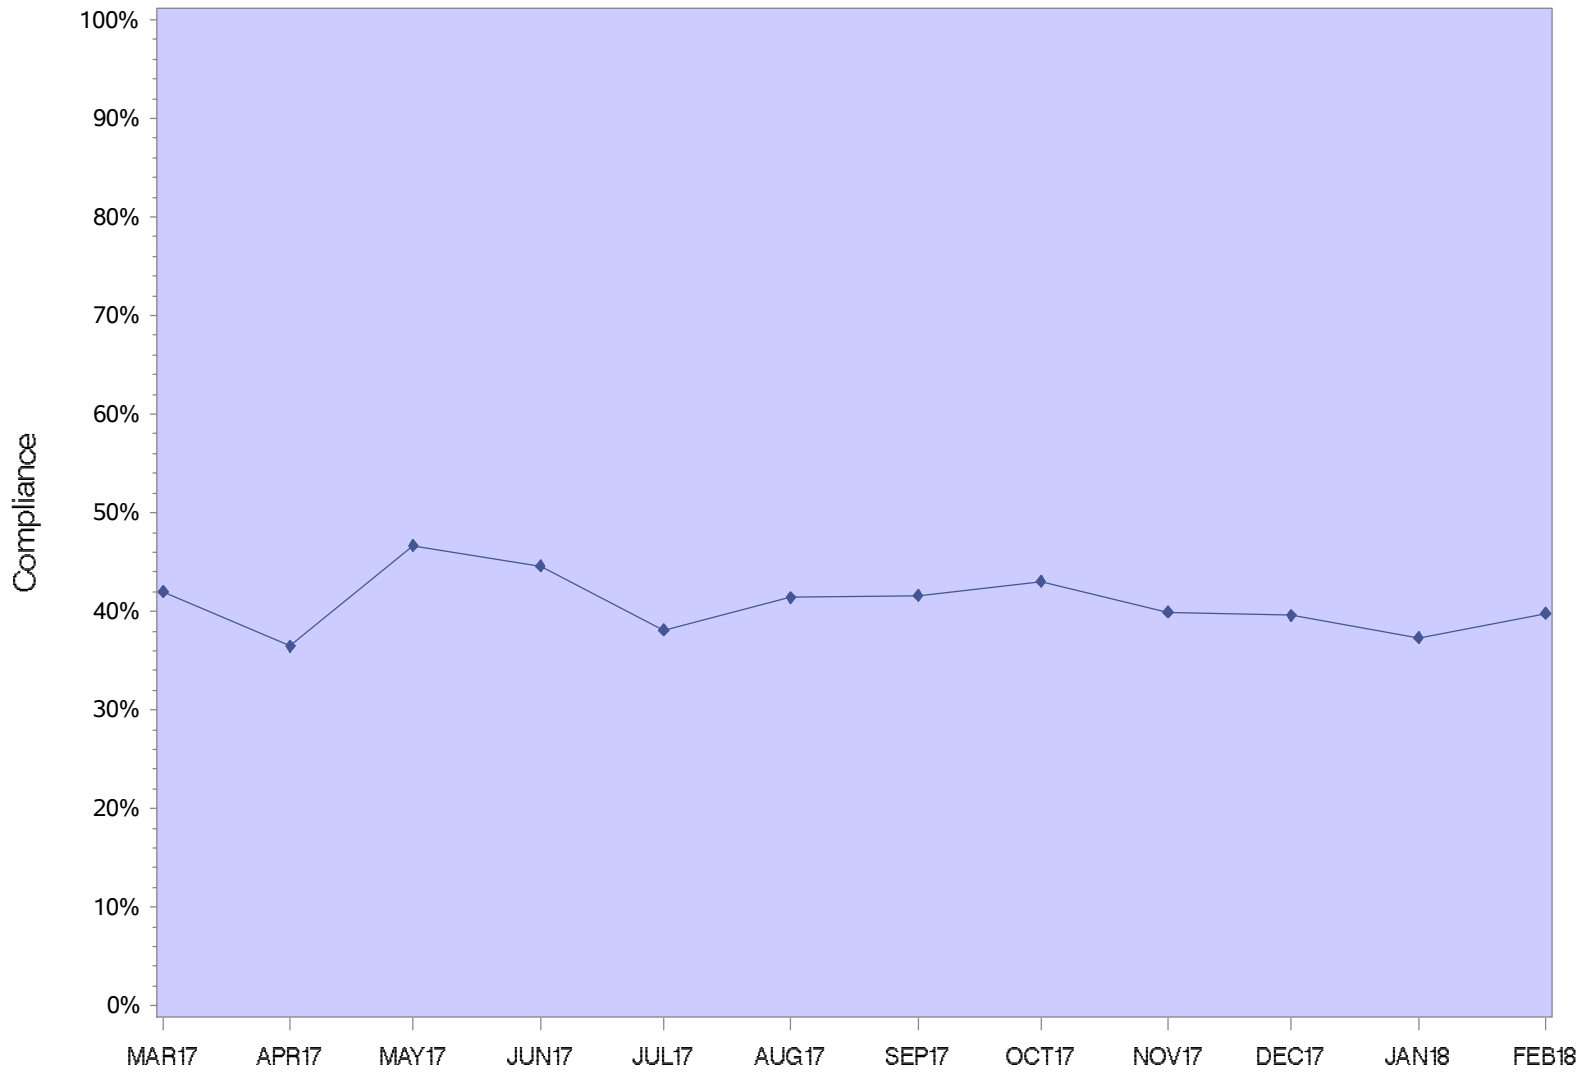

TRCI Minimum

Two Rivers Correctional Institution