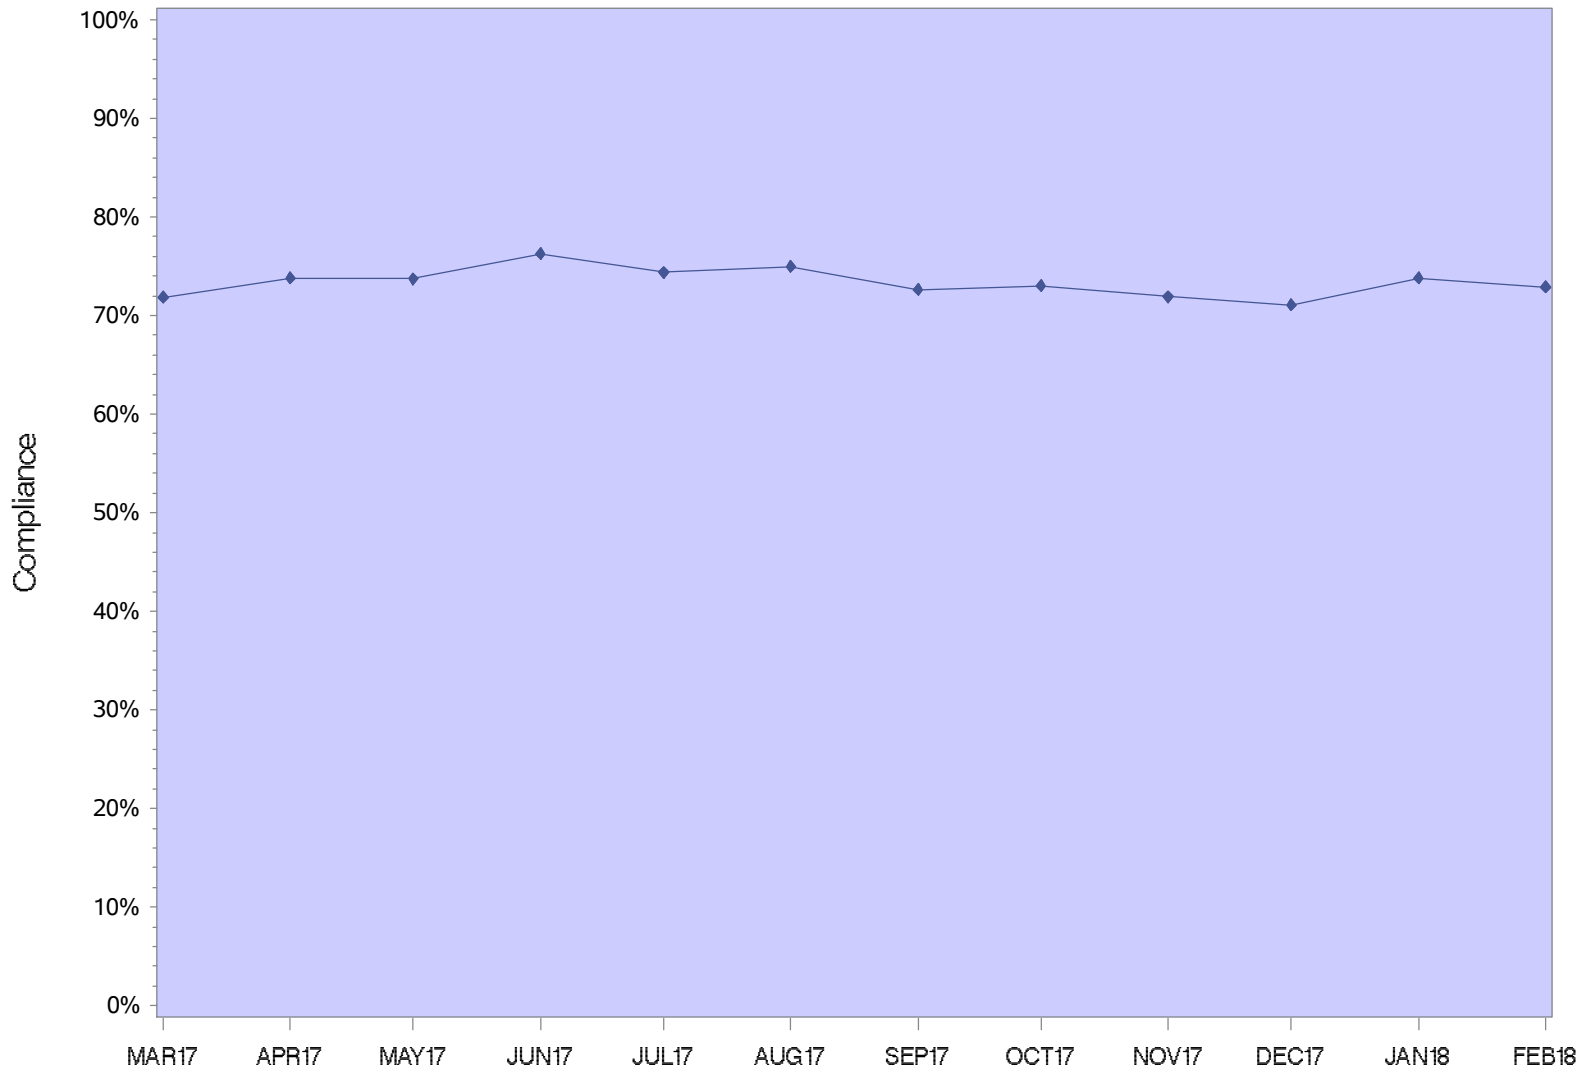

Coffee Creek Correctional Facility

CCCF Minimum

Coffee Creek Intake Center

Columbia River Correctional Institution

DRCI Minimum

Eastern Oregon Correctional Institution

Mill Creek Correctional Facility

Oregon State Correctional Institution

Oregon State Penitentiary

Powder River Correctional Facility

Jackson County Re-entry

Lane County Re-Entry

Shutter Creek Correctional Institution

Santiam Correctional Institution

South Fork Forest Camp

Snake River Correctional Institution