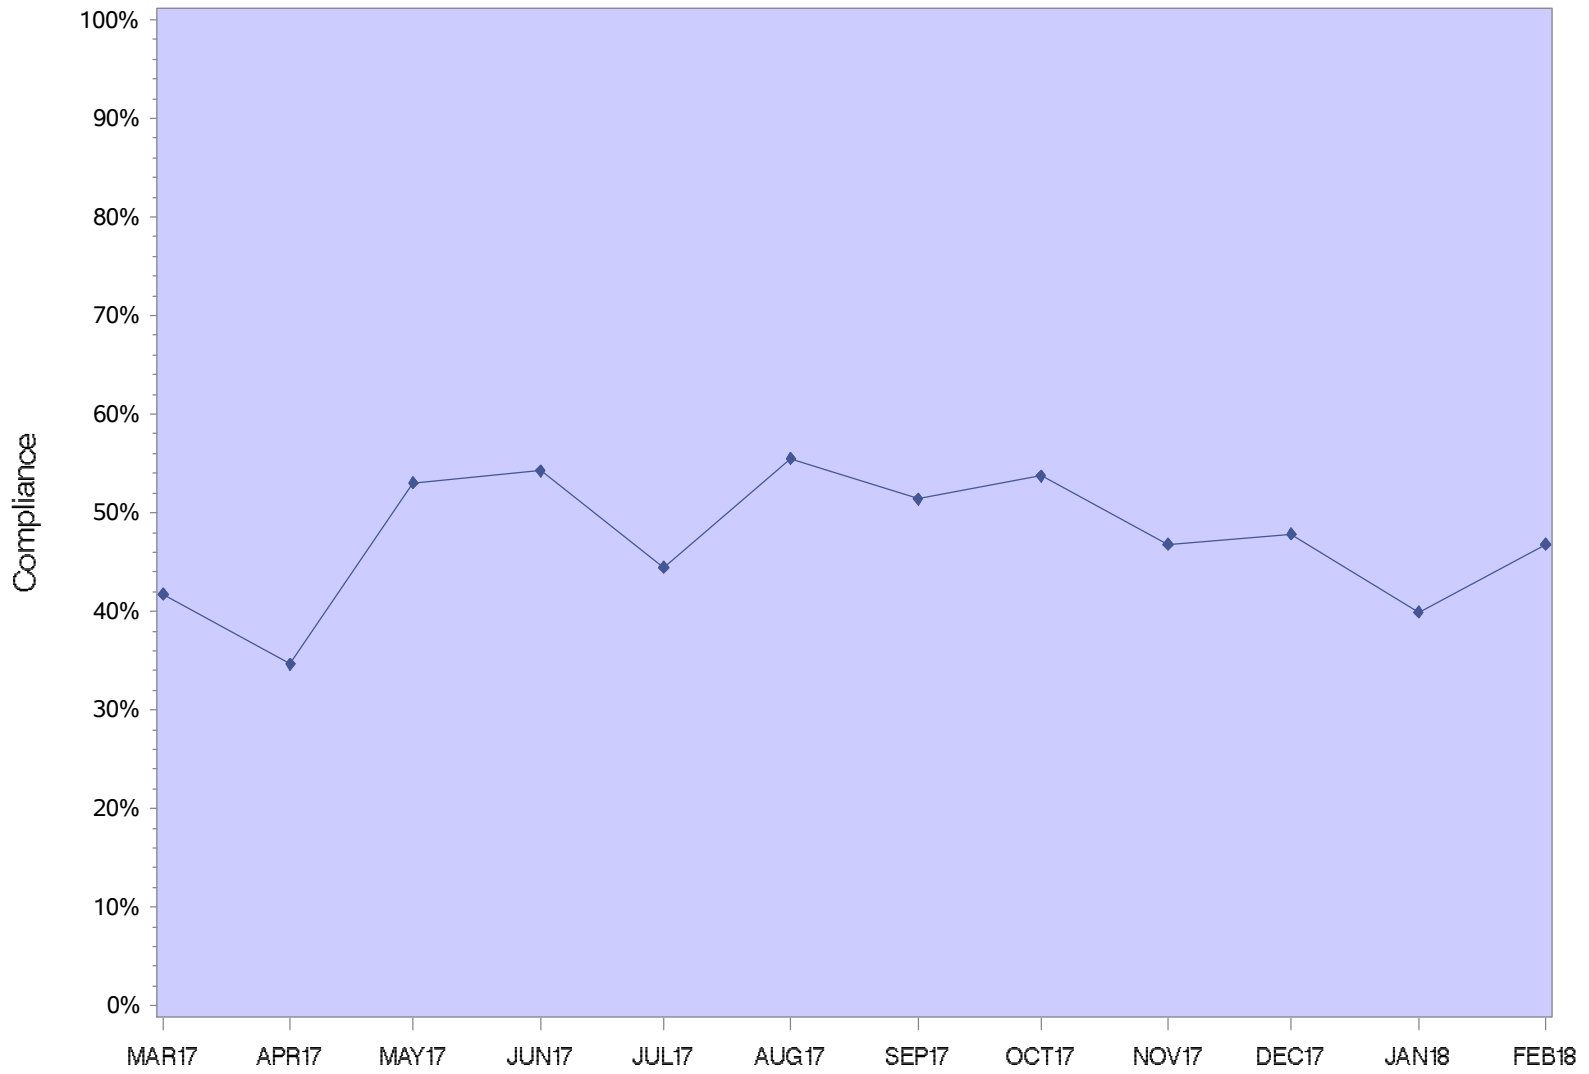

Oregon State Penitentiary

Powder River Correctional Facility

Jackson County Re-entry

Lane County Re-Entry

Shutter Creek Correctional Institution

Santiam Correctional Institution

South Fork Forest Camp

Snake River Correctional Institution

SRCI Minimum

Two Rivers Correctional Institution

TRCI Minimum

Warner Creek Correctional Facility

ALL OREGON INSTITUTIONS