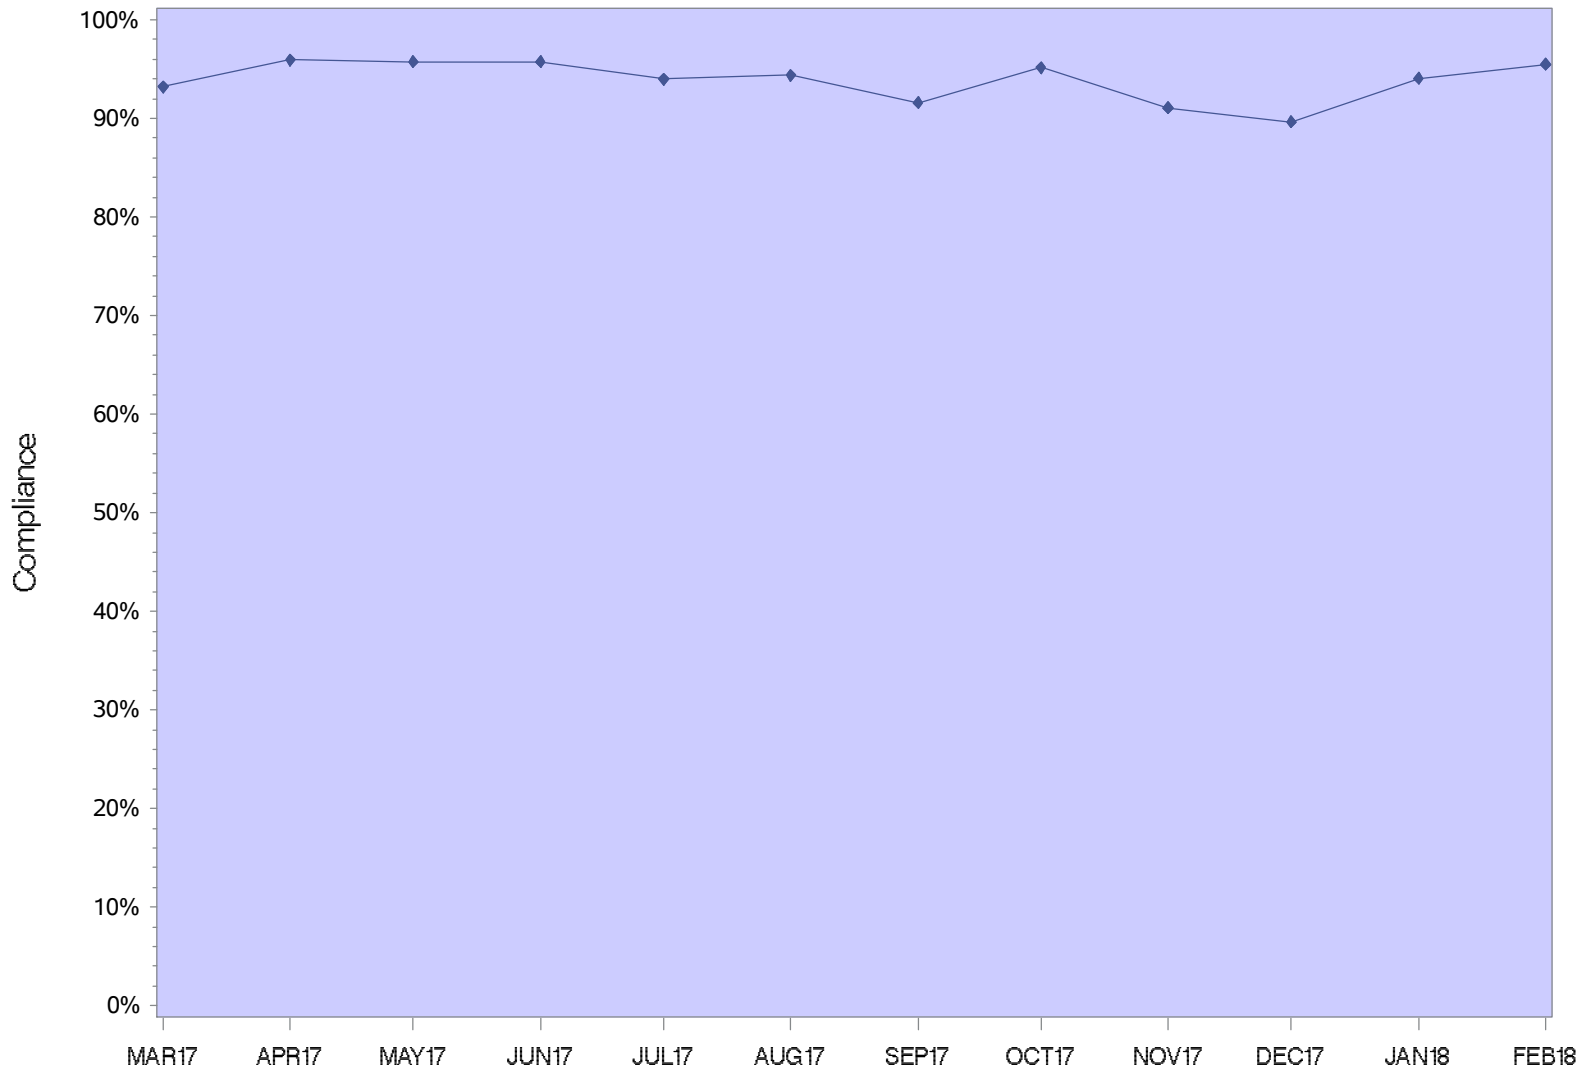

Oregon State Penitentiary

Powder River Correctional Facility

Jackson County Re-entry

Lane County Re-Entry

Shutter Creek Correctional Institution

Santiam Correctional Institution

South Fork Forest Camp

Snake River Correctional Institution

SRCI Minimum

Two Rivers Correctional Institution

TRCI Minimum

Warner Creek Correctional Facility

ALL OREGON INSTITUTIONS