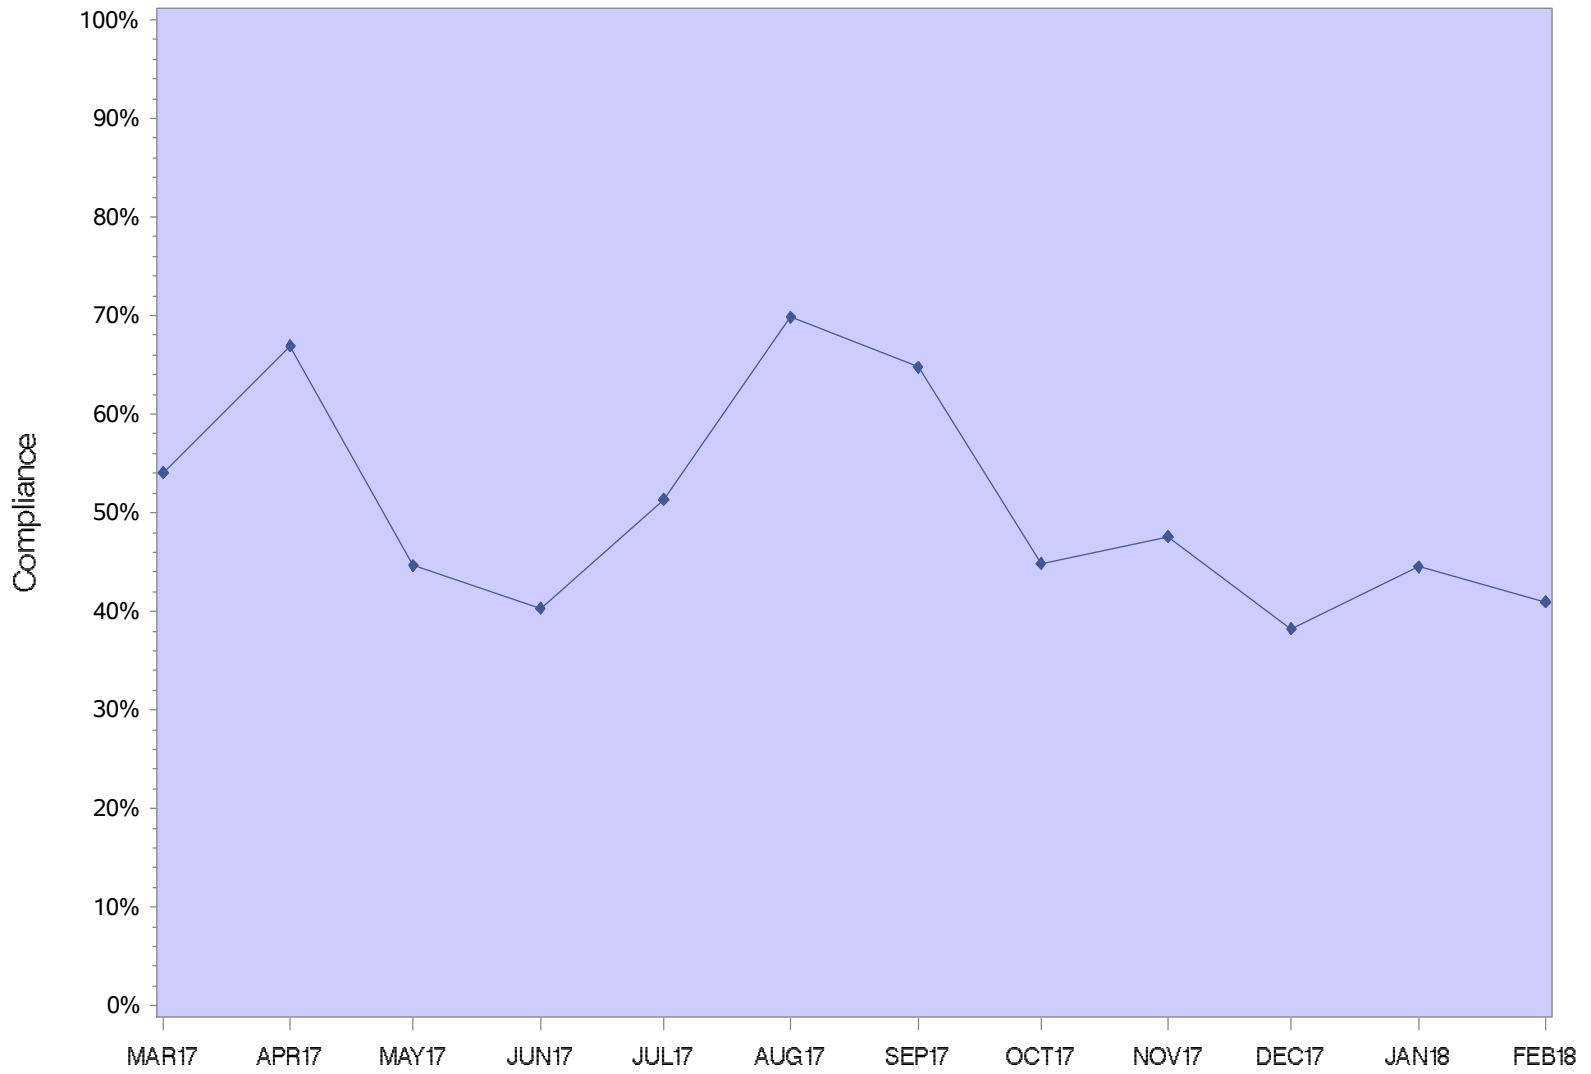

Oregon State Penitentiary

Powder River Correctional Facility

Jackson County Re-entry

Lane County Re-Entry

Shutter Creek Correctional Institution

Santiam Correctional Institution

South Fork Forest Camp

Snake River Correctional Institution

SRCI Minimum

Two Rivers Correctional Institution

TRCI Minimum

Warner Creek Correctional Facility

ALL OREGON INSTITUTIONS