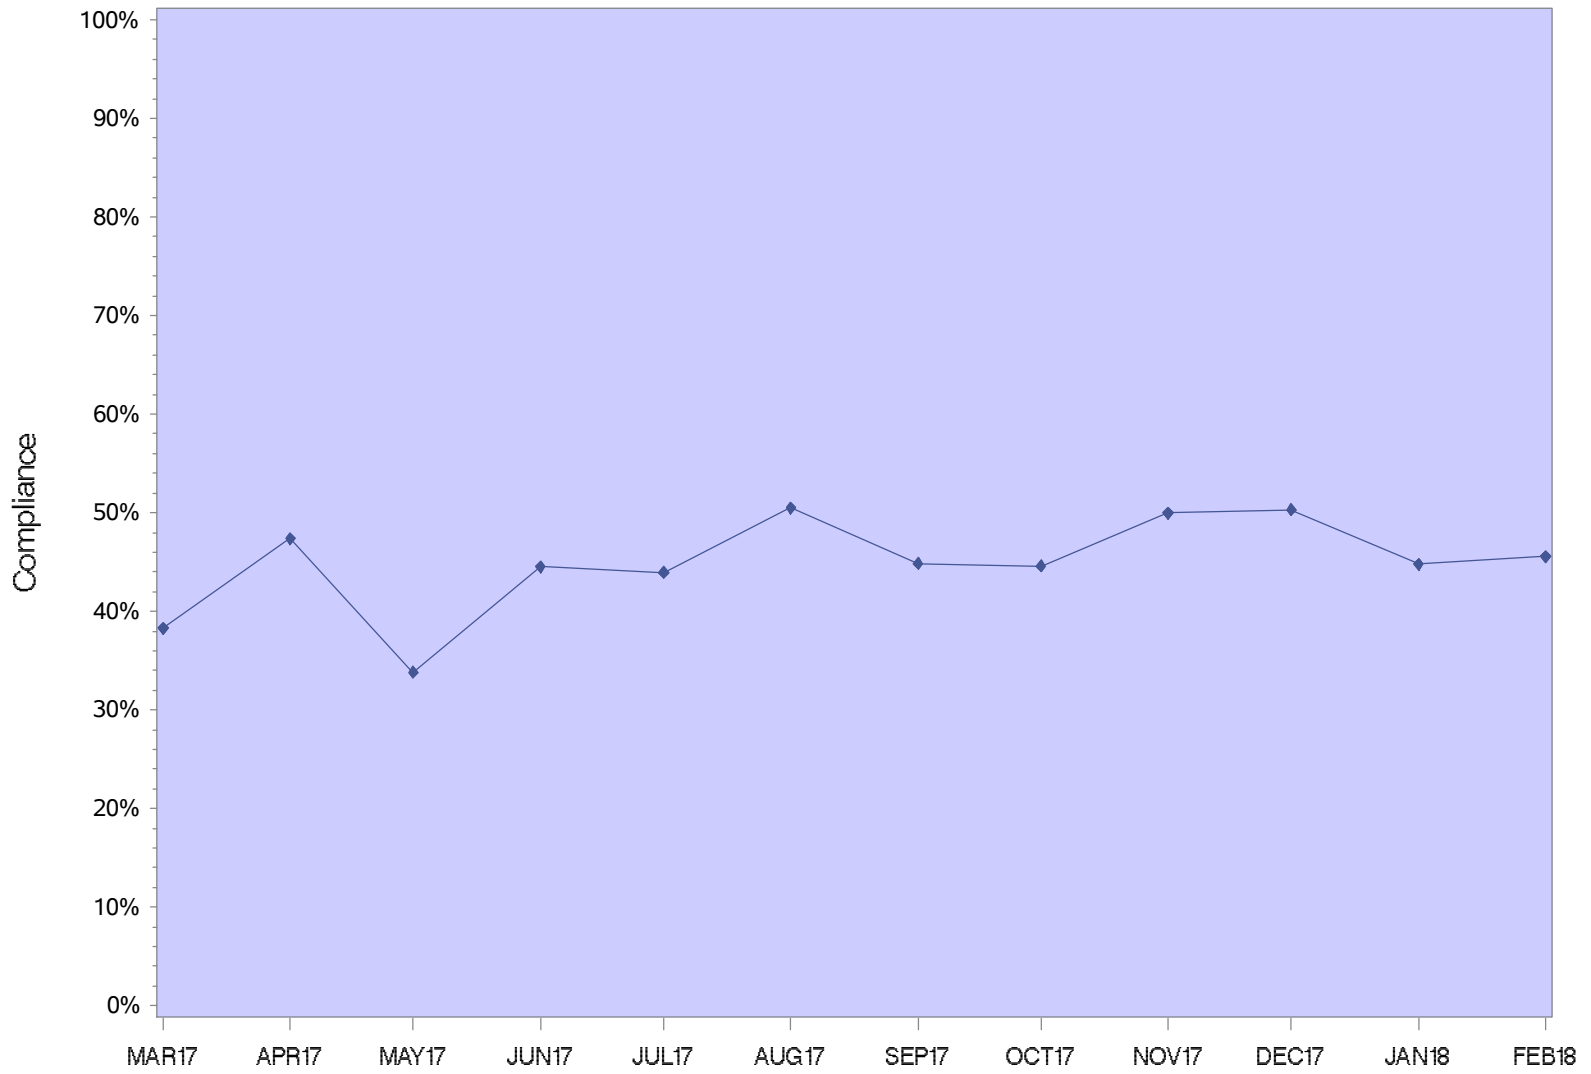

SRCI Minimum

Two Rivers Correctional Institution

TRCI Minimum

Warner Creek Correctional Facility

ALL OREGON INSTITUTIONS