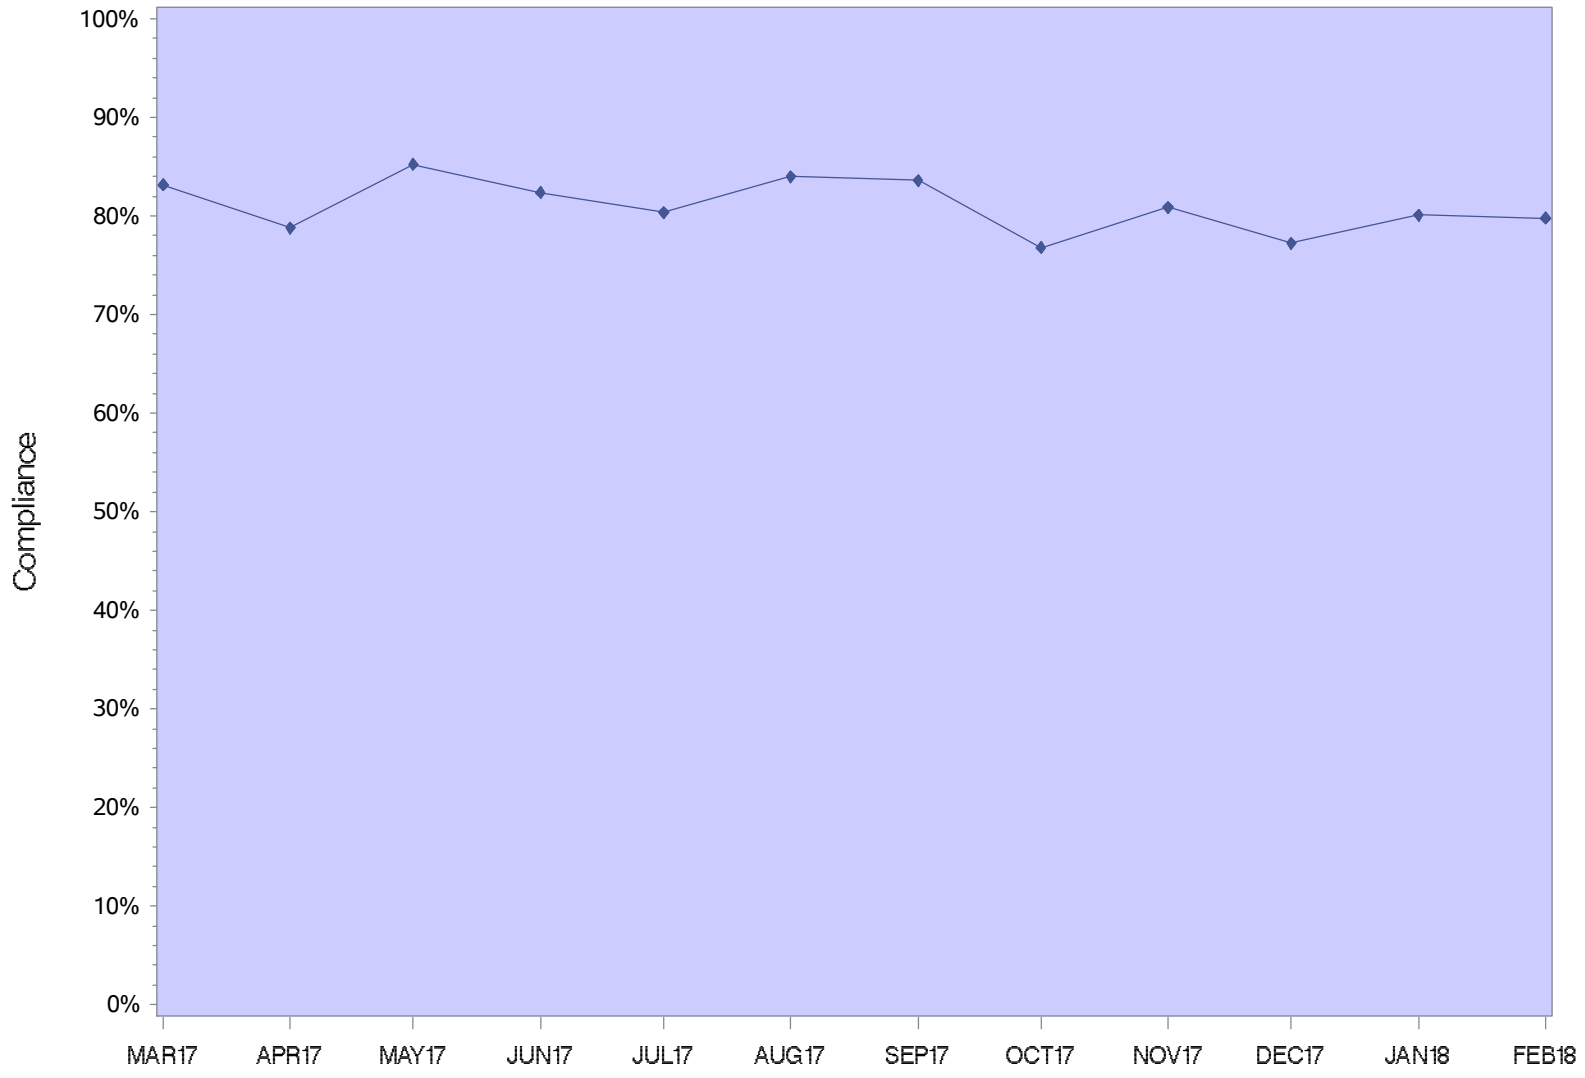

Coffee Creek Correctional Facility

CCCF Minimum

Coffee Creek Intake Center

Columbia River Correctional Institution

DRCI Minimum

Eastern Oregon Correctional Institution

Mill Creek Correctional Facility

Oregon State Correctional Institution

Oregon State Penitentiary

Powder River Correctional Facility

Jackson County Re-entry

Lane County Re-Entry

Shutter Creek Correctional Institution

Santiam Correctional Institution

South Fork Forest Camp

Snake River Correctional Institution

SRCI Minimum

Two Rivers Correctional Institution

TRCI Minimum

Warner Creek Correctional Facility

ALL OREGON INSTITUTIONS