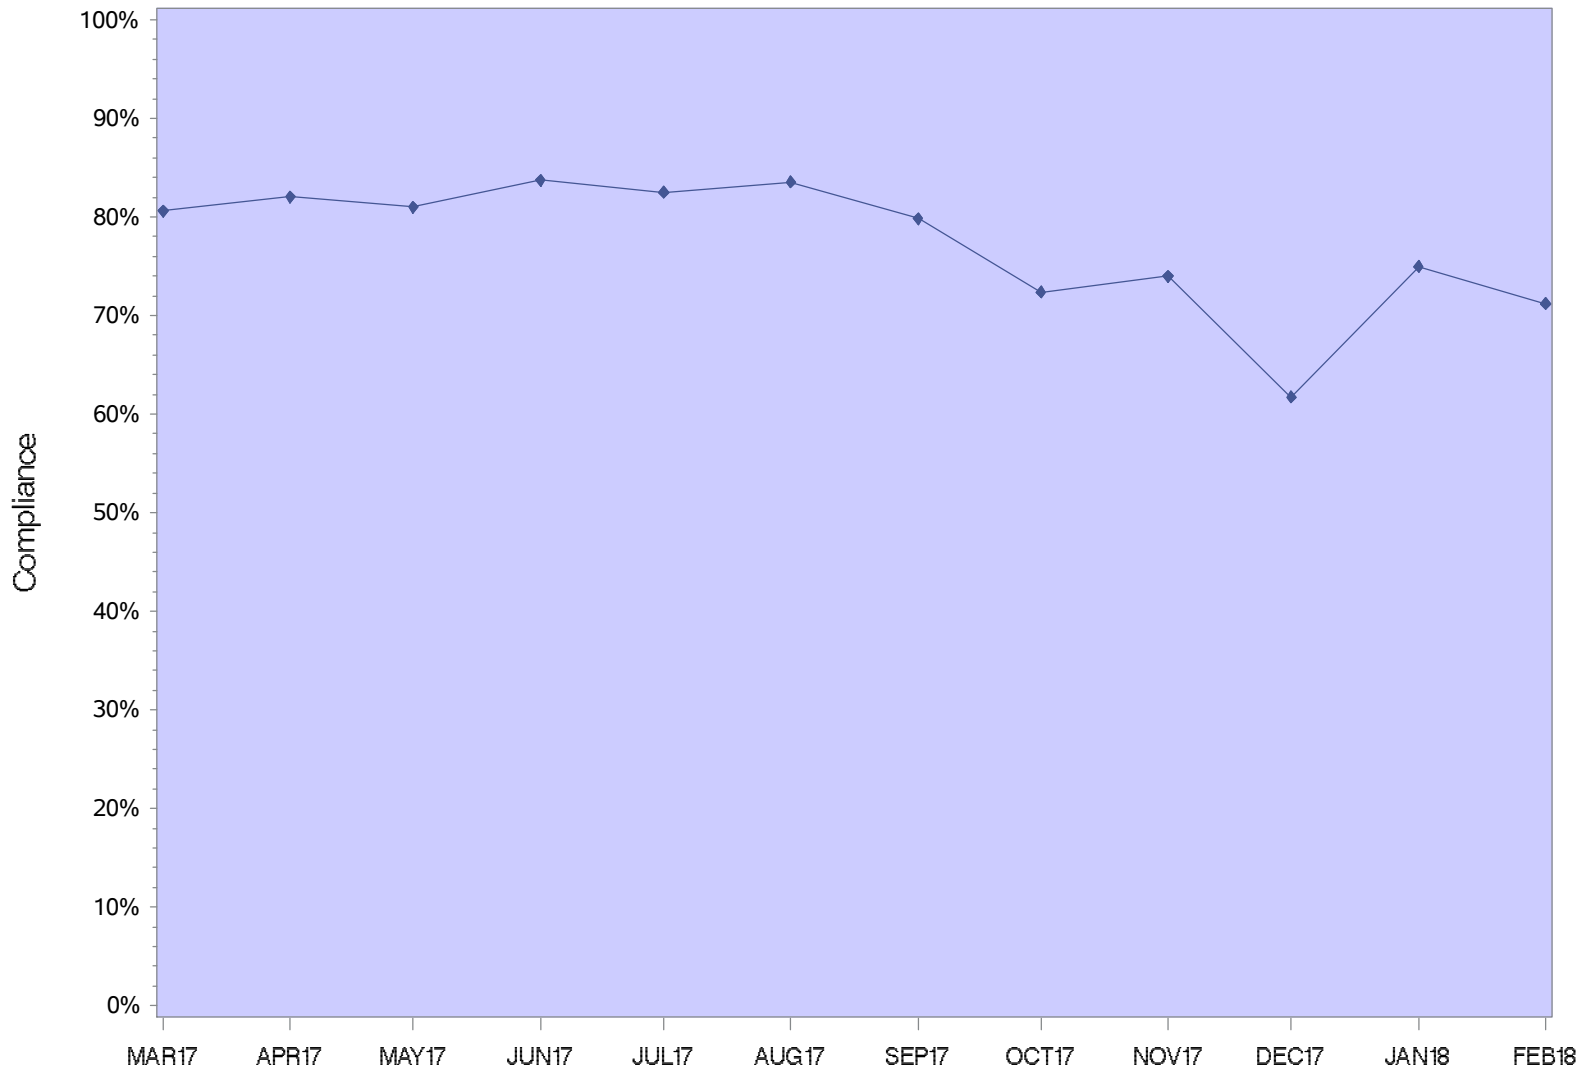

Coffee Creek Correctional Facility

CCCF Minimum

Coffee Creek Intake Center

Columbia River Correctional Institution

DRCI Minimum

Eastern Oregon Correctional Institution

Mill Creek Correctional Facility

Oregon State Correctional Institution

Oregon State Penitentiary

Powder River Correctional Facility

Jackson County Re-entry

Lane County Re-Entry

Shutter Creek Correctional Institution

Santiam Correctional Institution

South Fork Forest Camp

Snake River Correctional Institution