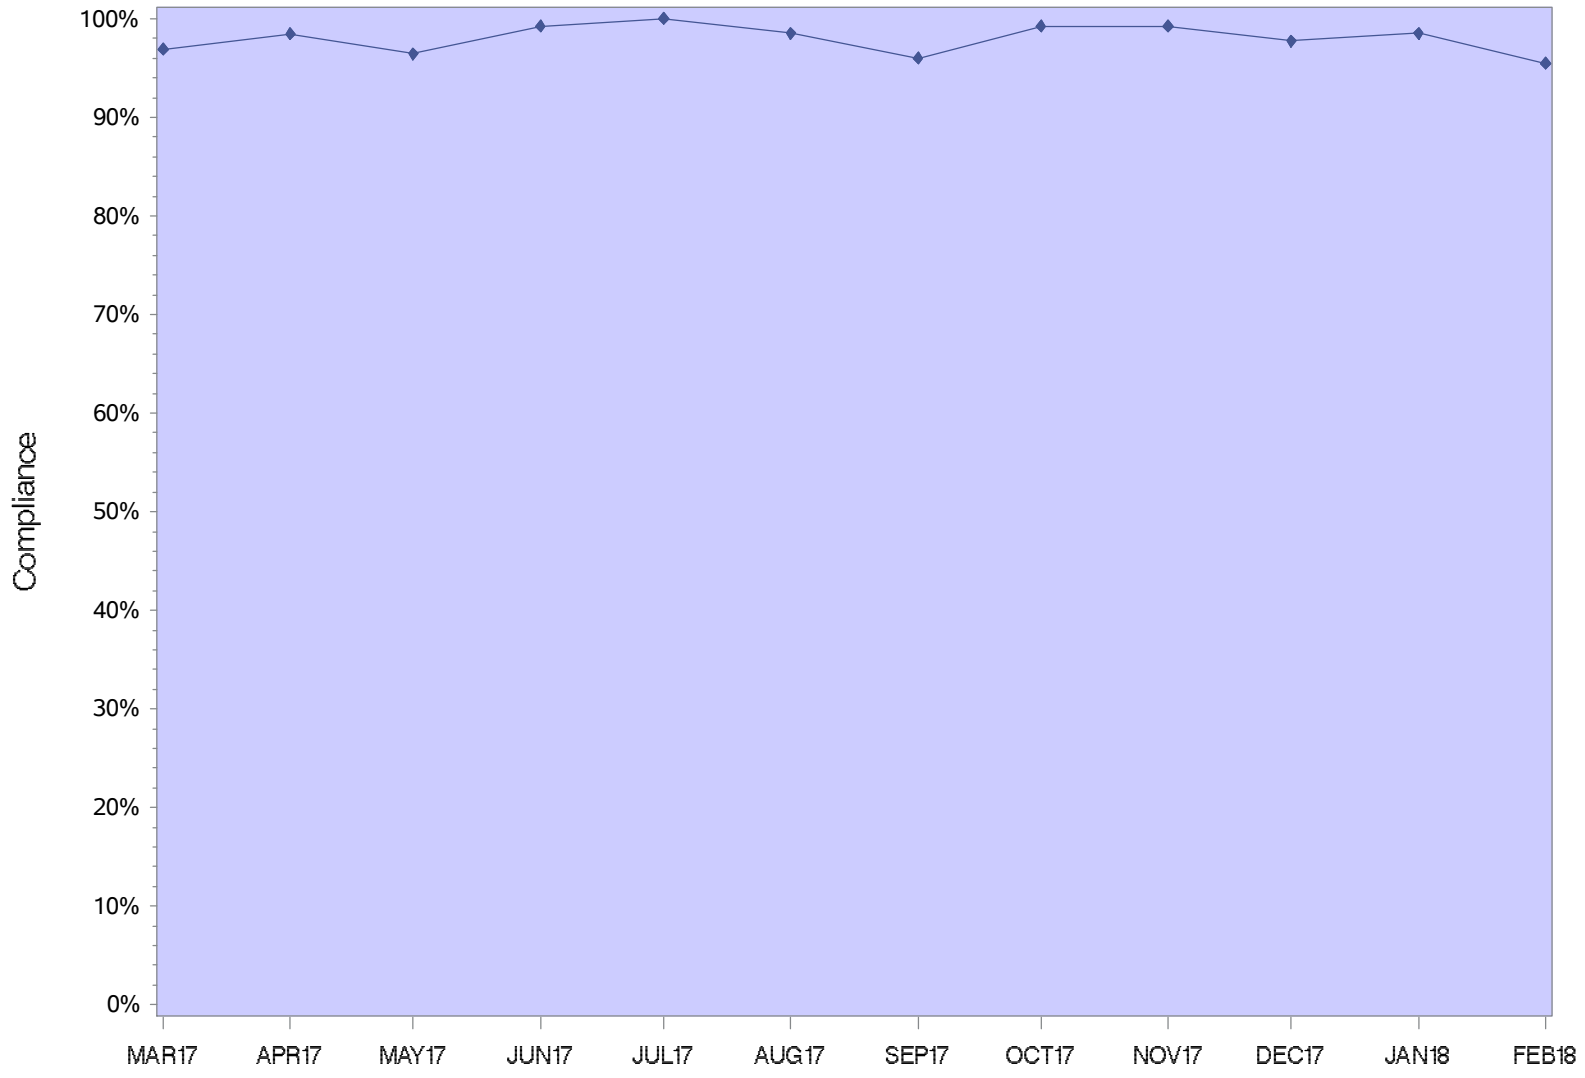

Coffee Creek Correctional Facility

CCCF Minimum

Coffee Creek Intake Center

Columbia River Correctional Institution

DRCI Minimum

Eastern Oregon Correctional Institution

Mill Creek Correctional Facility

Oregon State Correctional Institution

Oregon State Penitentiary

Powder River Correctional Facility

Jackson County Re-entry

Lane County Re-Entry

Shutter Creek Correctional Institution

Santiam Correctional Institution

South Fork Forest Camp

Snake River Correctional Institution

SRCI Minimum

Two Rivers Correctional Institution

TRCI Minimum

Warner Creek Correctional Facility

ALL OREGON INSTITUTIONS