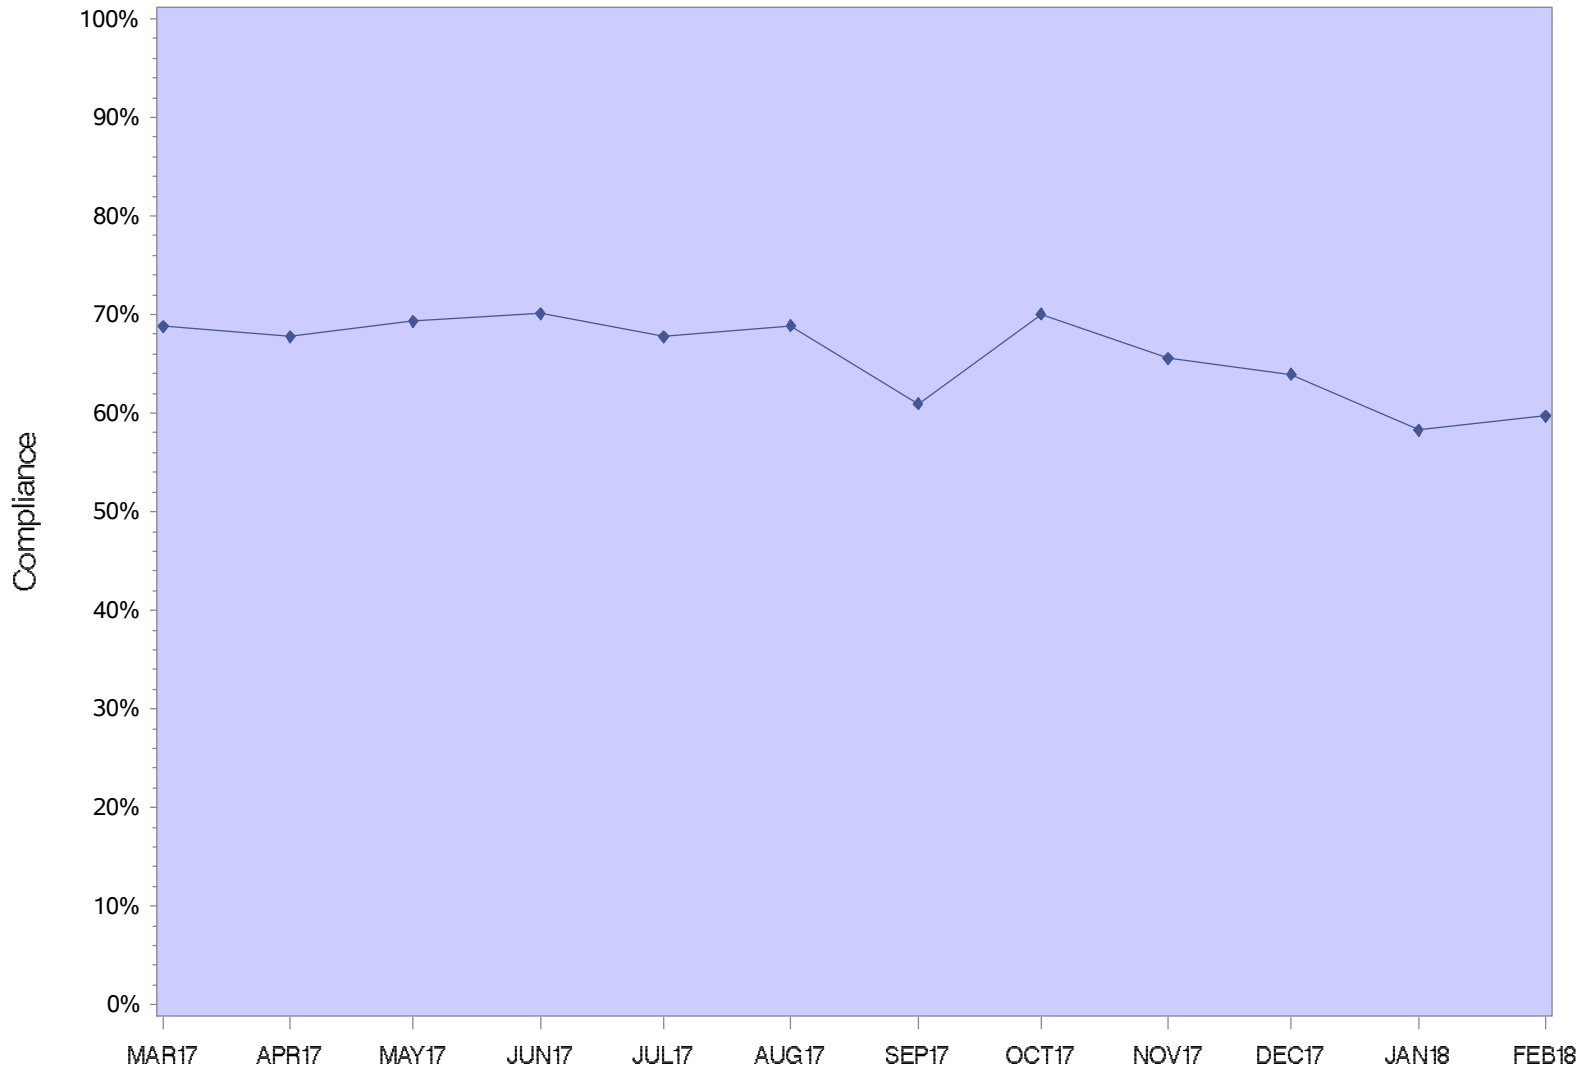

Coffee Creek Correctional Facility

CCCF Minimum

Coffee Creek Intake Center

Columbia River Correctional Institution

DRCI Minimum

Eastern Oregon Correctional Institution

Mill Creek Correctional Facility

Oregon State Correctional Institution

Oregon State Penitentiary

Powder River Correctional Facility

Jackson County Re-entry

Lane County Re-Entry

Shutter Creek Correctional Institution

Santiam Correctional Institution

South Fork Forest Camp

Snake River Correctional Institution