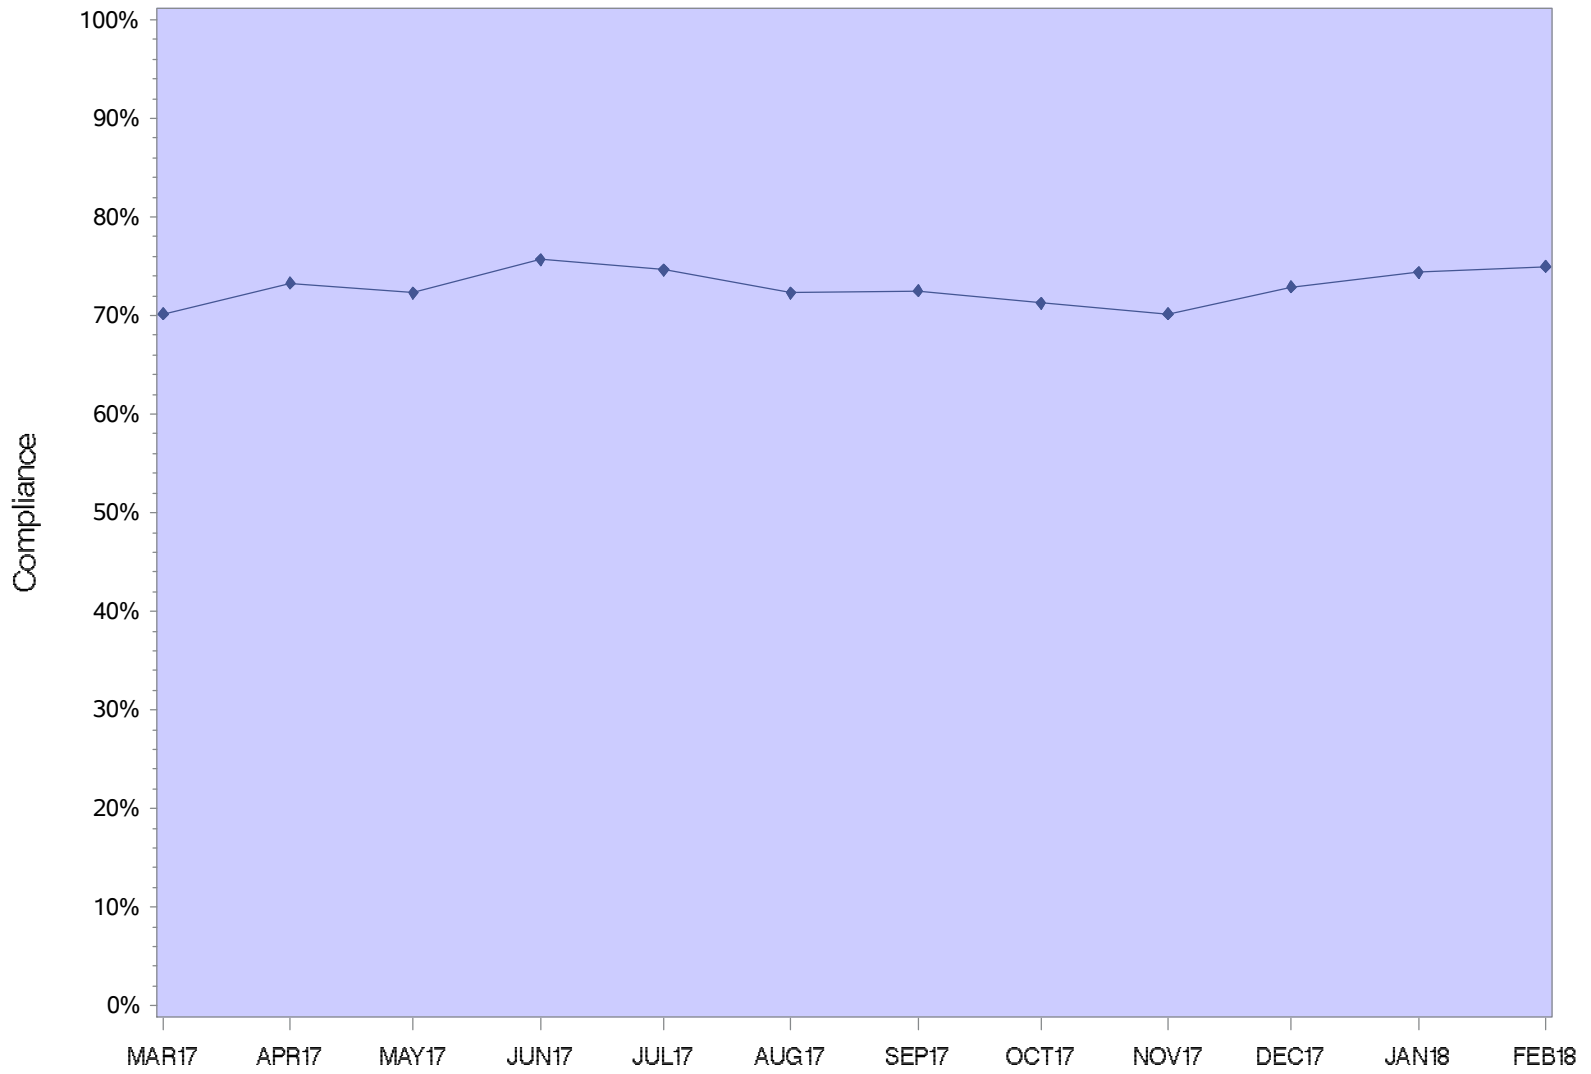

Coffee Creek Correctional Facility

CCCF Minimum

Coffee Creek Intake Center

Columbia River Correctional Institution

DRCI Minimum

Eastern Oregon Correctional Institution

Mill Creek Correctional Facility

Oregon State Correctional Institution

Oregon State Penitentiary

Powder River Correctional Facility

Jackson County Re-entry

Lane County Re-Entry

Shutter Creek Correctional Institution

Santiam Correctional Institution

South Fork Forest Camp

Snake River Correctional Institution