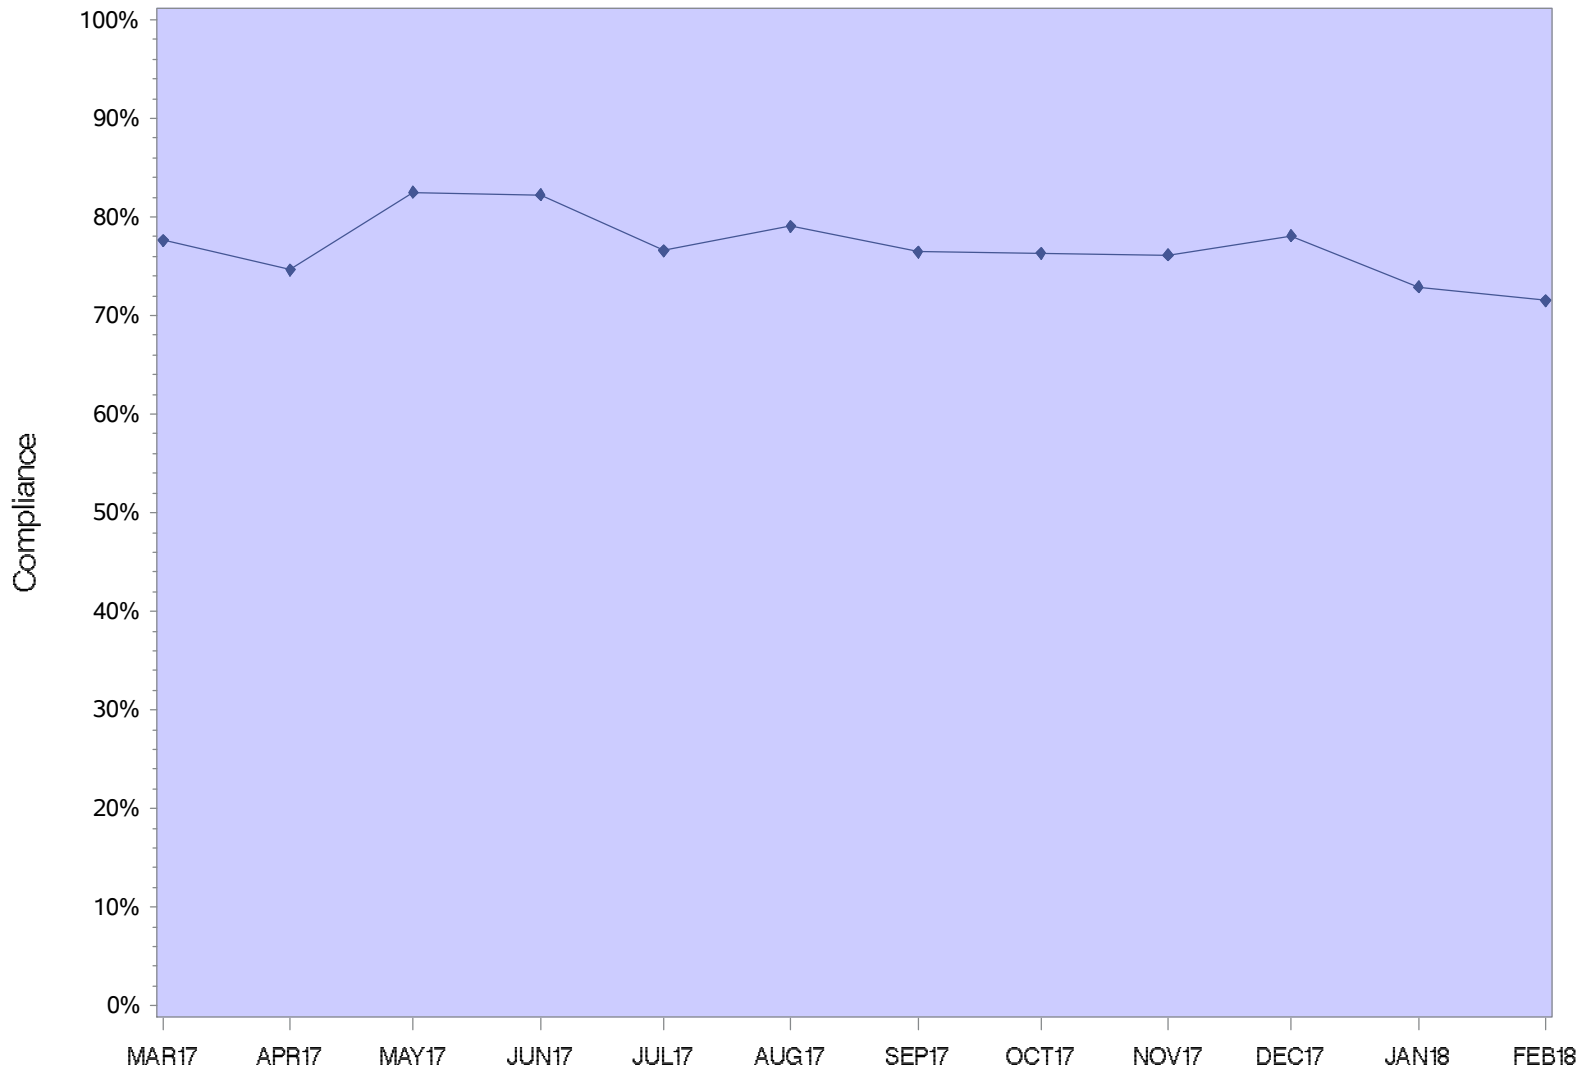

Coffee Creek Correctional Facility

CCCF Minimum

Coffee Creek Intake Center

Columbia River Correctional Institution

DRCI Minimum

Eastern Oregon Correctional Institution

Mill Creek Correctional Facility

Oregon State Correctional Institution

Oregon State Penitentiary

Powder River Correctional Facility

Jackson County Re-entry

Lane County Re-Entry

Shutter Creek Correctional Institution

Santiam Correctional Institution

South Fork Forest Camp

Snake River Correctional Institution