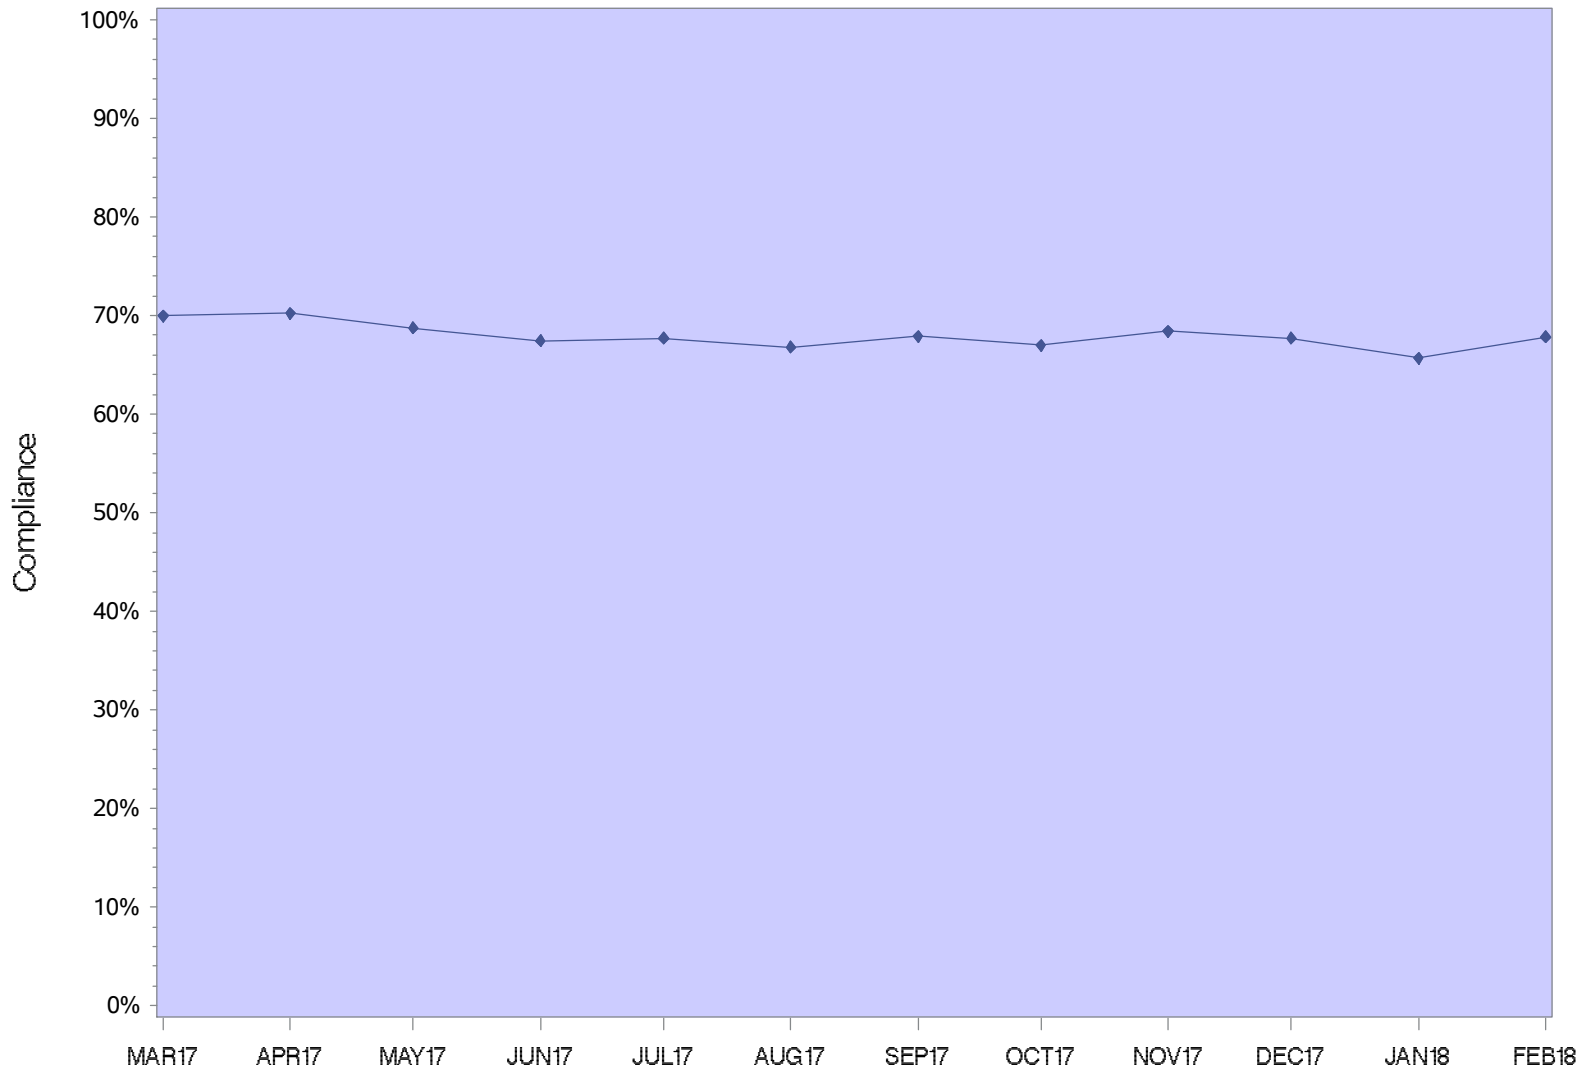

Oregon State Penitentiary

Powder River Correctional Facility

Jackson County Re-entry

Lane County Re-Entry

Shutter Creek Correctional Institution

Santiam Correctional Institution

South Fork Forest Camp

Snake River Correctional Institution