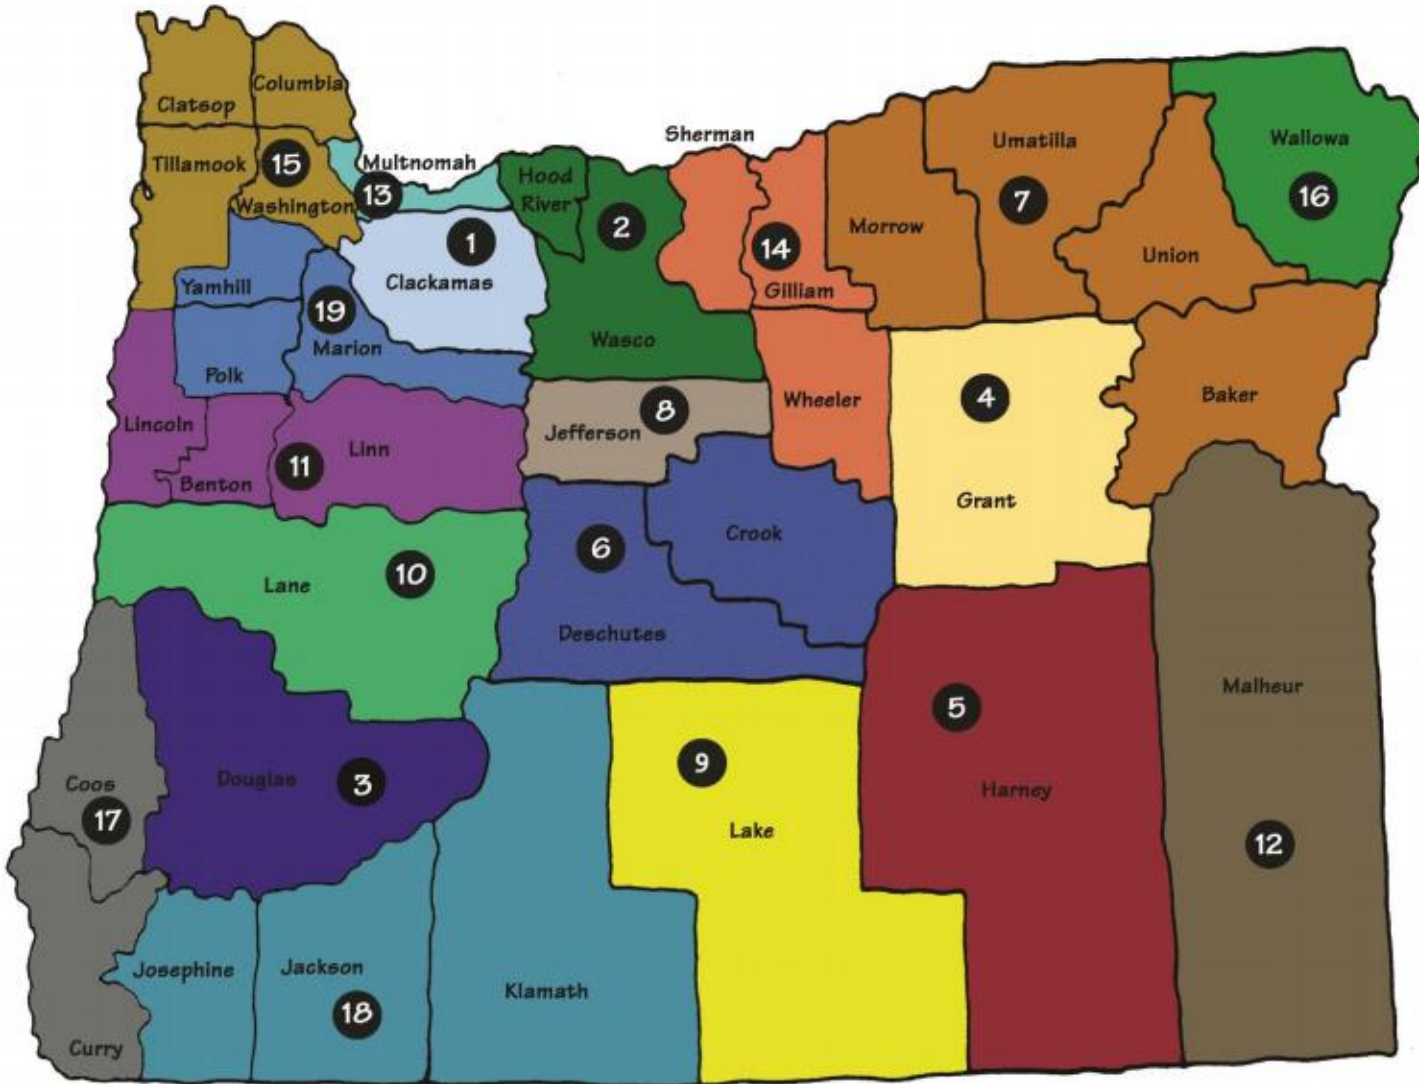

Oregon Education Service Districts (ESD)

1	Clackamas ESD
2	Columbia ESD
3	Douglas ESD
4	Grant County ESD
5	Harney ESD
6	High Desert ESD
7	InterMountain ESD
8	Jefferson ESD
9	Lake ESD
10	Lane ESD
11	Harney ESD
12	Malheur ESD
13	Multnomah ESD
14	North Central ESD
15	NW Regional ESD
16	Region 18 Wallowa ESD
17	South Coast ESD
18	Southern Oregon ESD
19	Willamette ESD