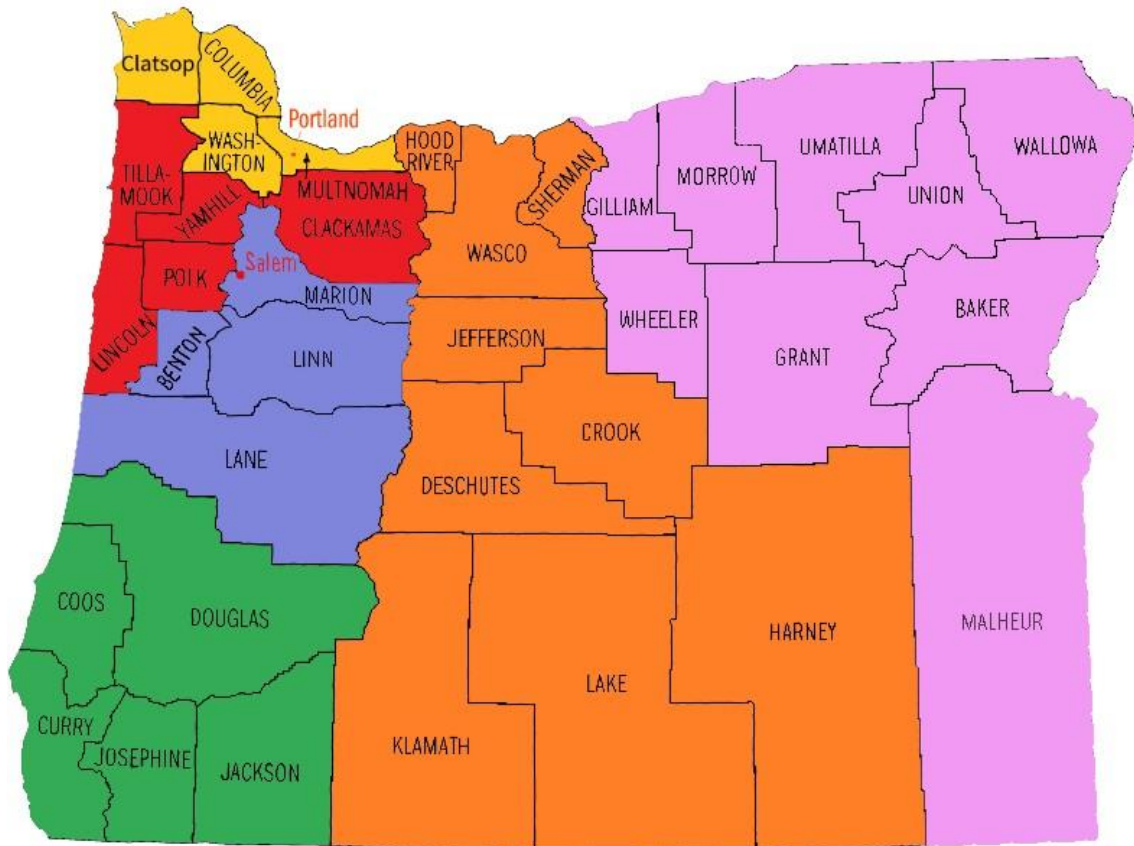

ODDS REGIONAL EMPLOYMENT SPECIALISTS

Nate Deeks	Clatsop, Columbia, Multnomah, Washington	nathan.a.deeks@odhs.oregon.gov	503.510.3323
Brad Collins	Benton, Lane, Linn, Marion	bradley.c.collins@odhs.oregon.gov	503.602.2115
Micah Sischo	Yamhill, Polk, Lincoln, Tillamook, Clackamas, Marion	micah.sischo@odhs.oregon.gov	503.871.2246
Melanie Hartwig	Coos, Curry, Douglas, Jackson, Josephine	melanie.l.hartwig@odhs.oregon.gov	503.753.6994
Erica Drake	Crook, Deschutes, Harney, Hood River, Jefferson, Klamath, Lake, Sherman, Wasco	erica.drake@odhs.oregon.gov	541.232.8754
Shelby Myers	Baker, Grant, Gilliam, Malheur, Morrow, Umatilla, Union, Wallowa, Wheeler	Shelby.Myers2@odhs.oregon.gov	541.214.9063