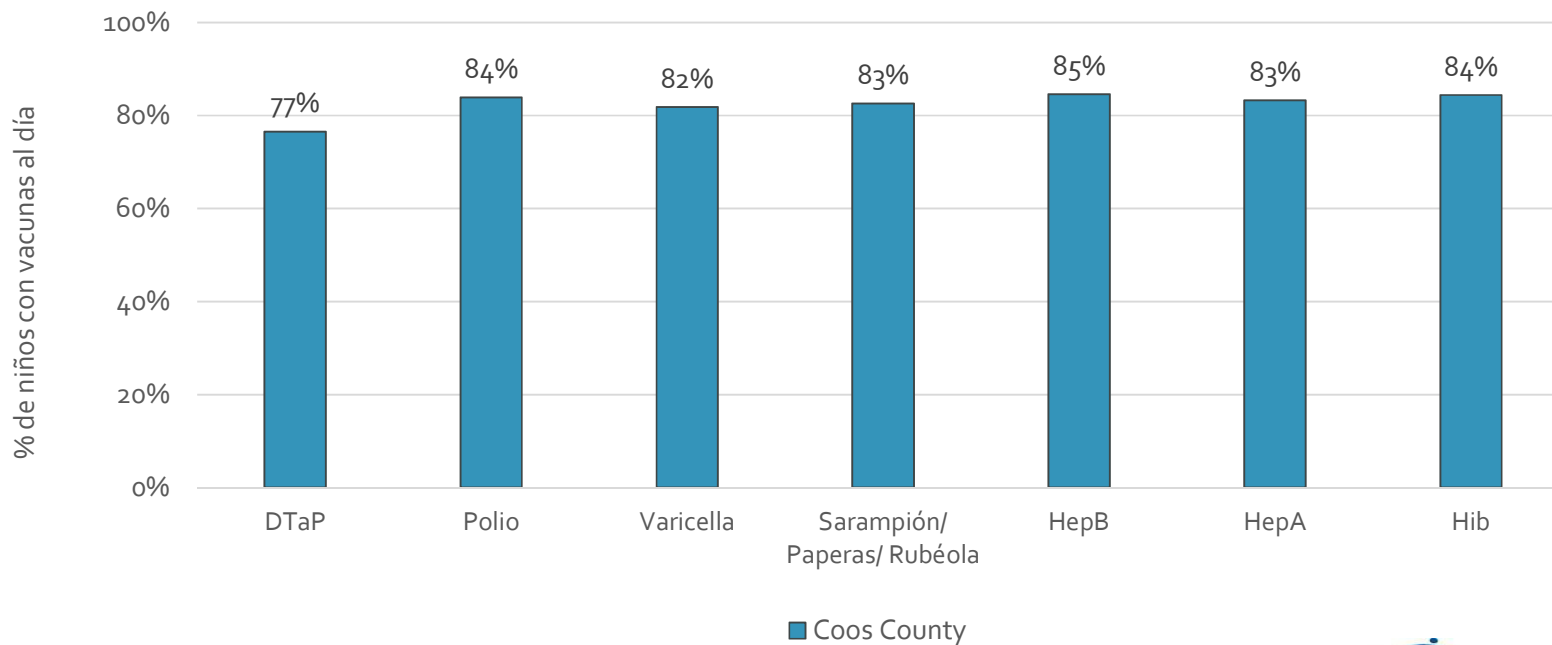

¿Cuántos niños menores de edad escolar*
están al día con las vacunas en su condado?

*Niños de 19 meses de edad al 11/Ene/2017 hasta los 5 años de edad al 01/Set/2016

Fecha de evaluación: 27/Feb/2017

Fuente de datos: Oregon ALERT IIS