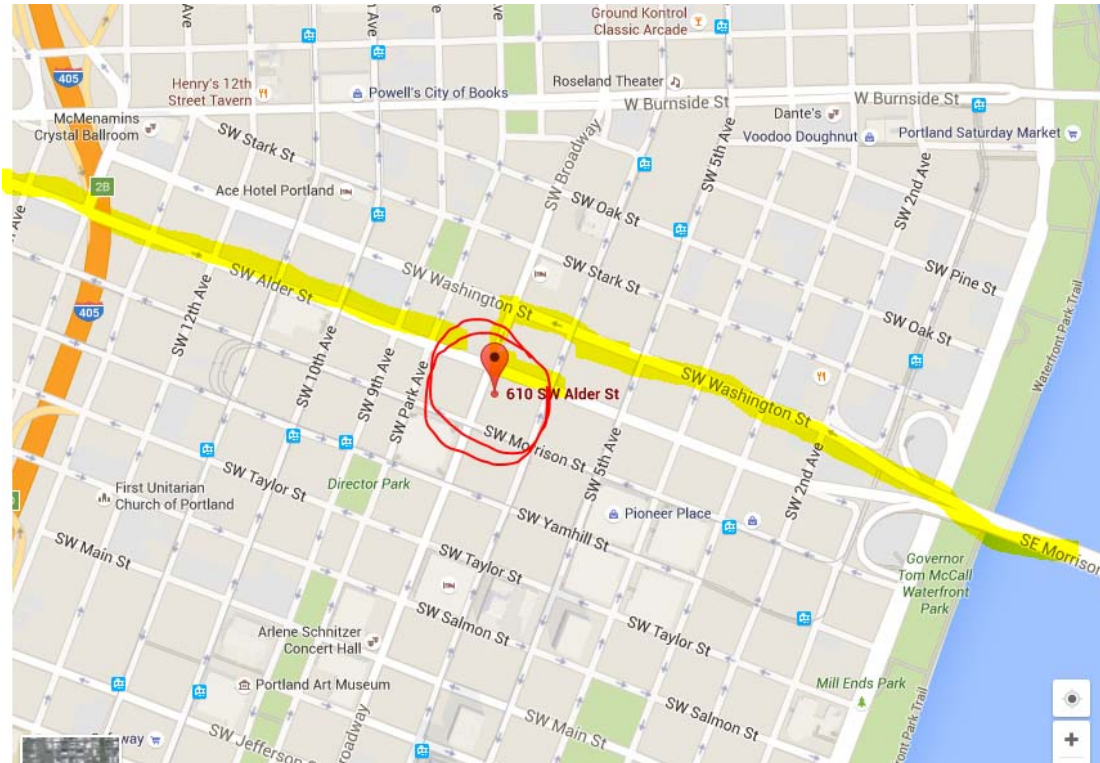

Attending a PSRB Hearing in Portland (@ PSRB Office Location)

We are located in the heart of downtown Portland at

610 SW Alder Street, Suite #420, Portland, OR 97205

Our office is in the same building as Moonstruck Chocolates, called the Selling Building, between RiteAid and Payless. ***We are able to validate parking for the Star Park garage only*** (it is directly across the street from our office).

Use your own GPS to get here, however, the most common ways to get to our office are:

From i5 South or i84 West:

Take the OMSI exit and stay to the right to go over the Morrison Bridge. Stay in the center lane to continue on to Washington Street. Turn left on Broadway and then take the first left on to Alder street. Stay in the left lane to turn left into Star Park.

From i5 North:

Take the 405 North exit and use Salmon Street exit. Stay to the left and turn right. Continue straight until you hit Alder street. Take a right on Alder Street. Proceed down Alder until you cross Broadway street. Turn left into the Star Park garage.