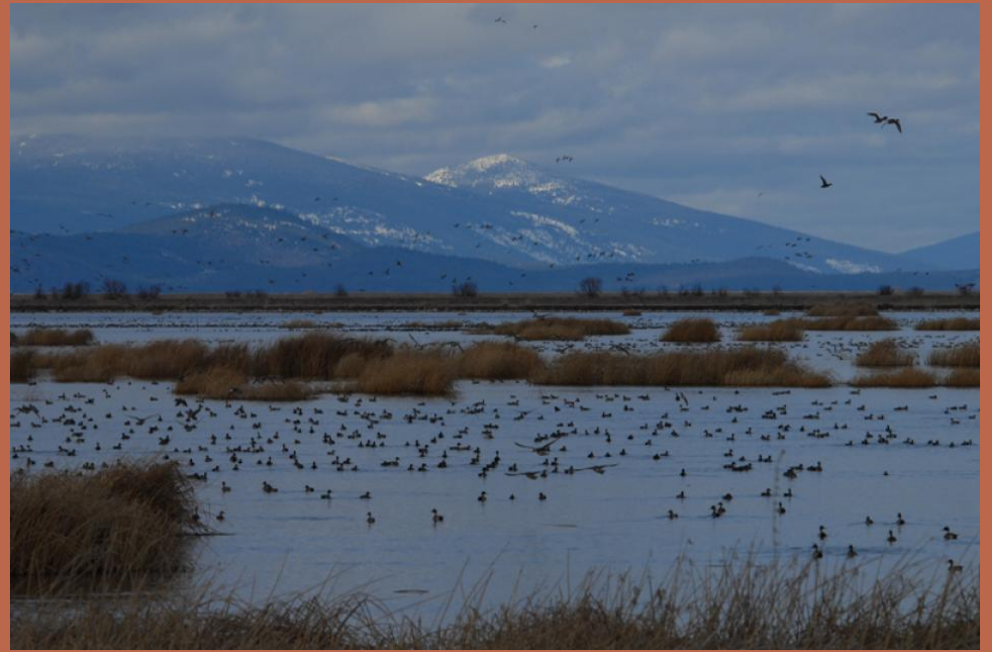

The Klamath Tribes: C'Waam and Koptu

Lesson 1: Introducing the C'Waam and Koptu Fish

C'Waam & Koptu

Endemic –

They are only found
here in the Klamath
Basin!

They are very important fish to someone else here:

The Klamath Tribes

Time Immemorial

The Klamath People...

- Gathered
 - Huckleberries
 - Wocus Seeds
- Hunted
 - Deer
 - Antelope
 - Coyote
 - other Animals
- Fished
 - Salmon
 - Trout
 - C'Waam
 - Koptu

C'Waam and Koptu

Lesson 2: C'Waam and Koptu Survival Strategy

Most fish make babies by laying eggs that grow into adult fish.

**C'Waam hide
their eggs to
protects them.**

From who?

C'Waam lay many eggs.

Why do the baby fish swim at night?