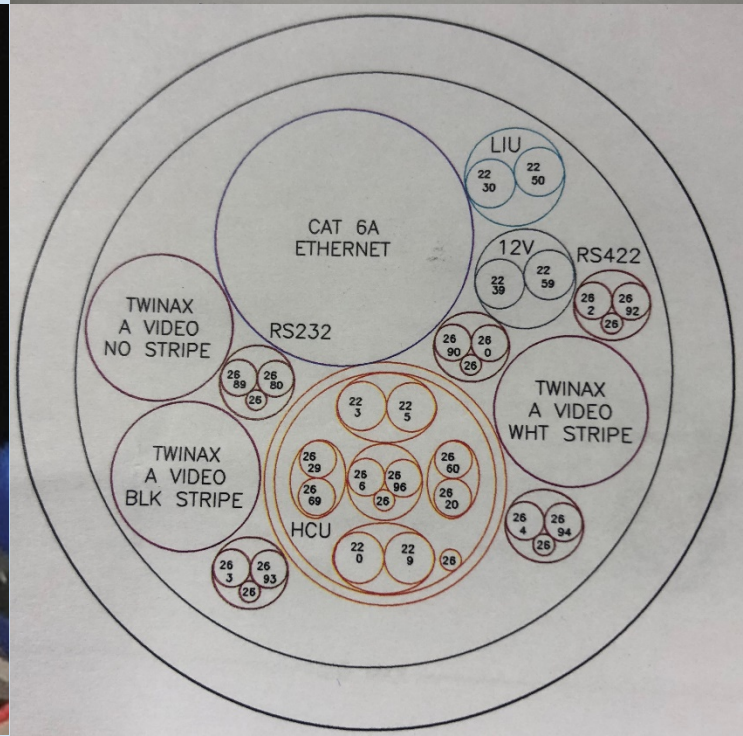

Wiring
Bundle from
camera to
computer,
power and
mapping

Camera
installed on lift
system

John "ODF Radio Tech NWOA" and "Clay FLIR Cooperation" working on pinning the wires

9 connectors and 594 pins

Common Operating Picture