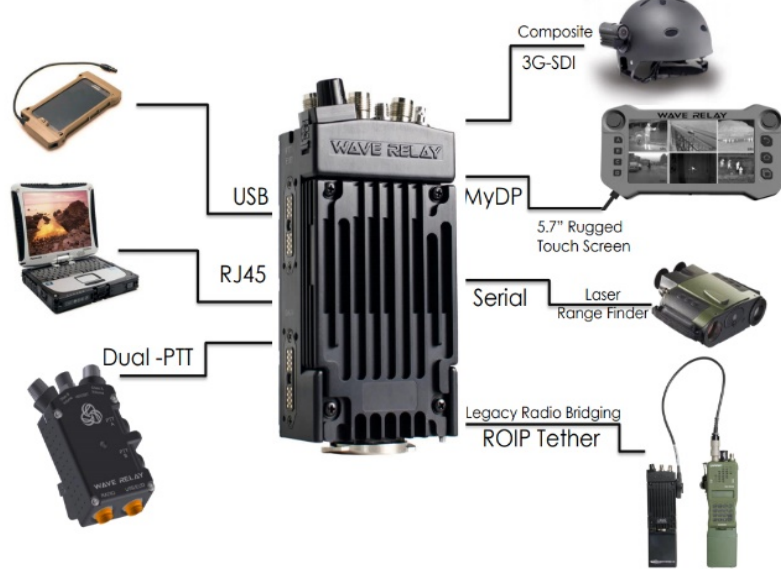

Wiring
Bundle from
camera to
computer,
power and
mapping

Camera
installed on lift
system

John "ODF Radio Tech NWOA" and "Clay FLIR Cooperation" working on pinning the wires

9 connectors and 594 pins

Common Operating Picture