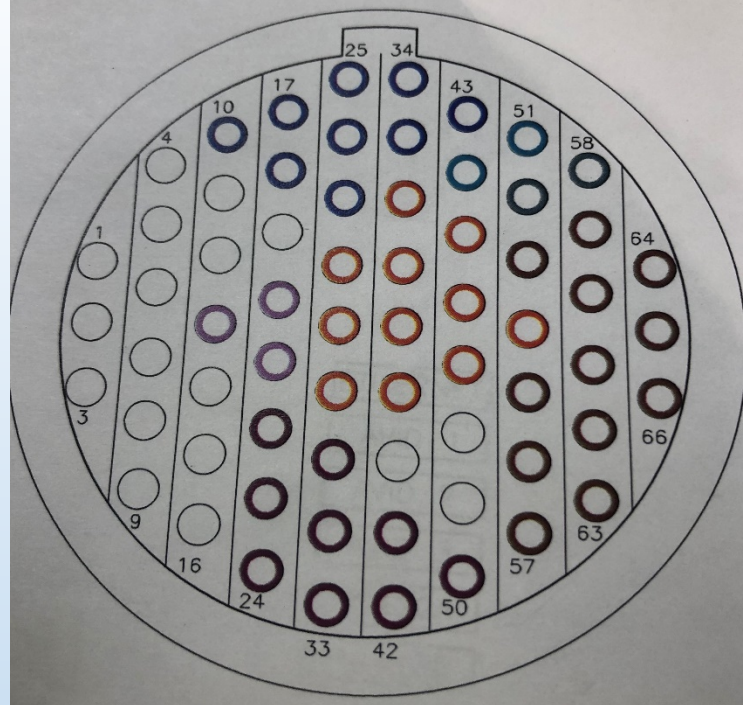

Wiring
Bundle from
camera to
computer,
power and
mapping

Camera
installed on lift
system

John "ODF Radio Tech NWOA" and "Clay FLIR Cooperation" working on pinning the wires

9 connectors and 594 pins

Common Operating Picture