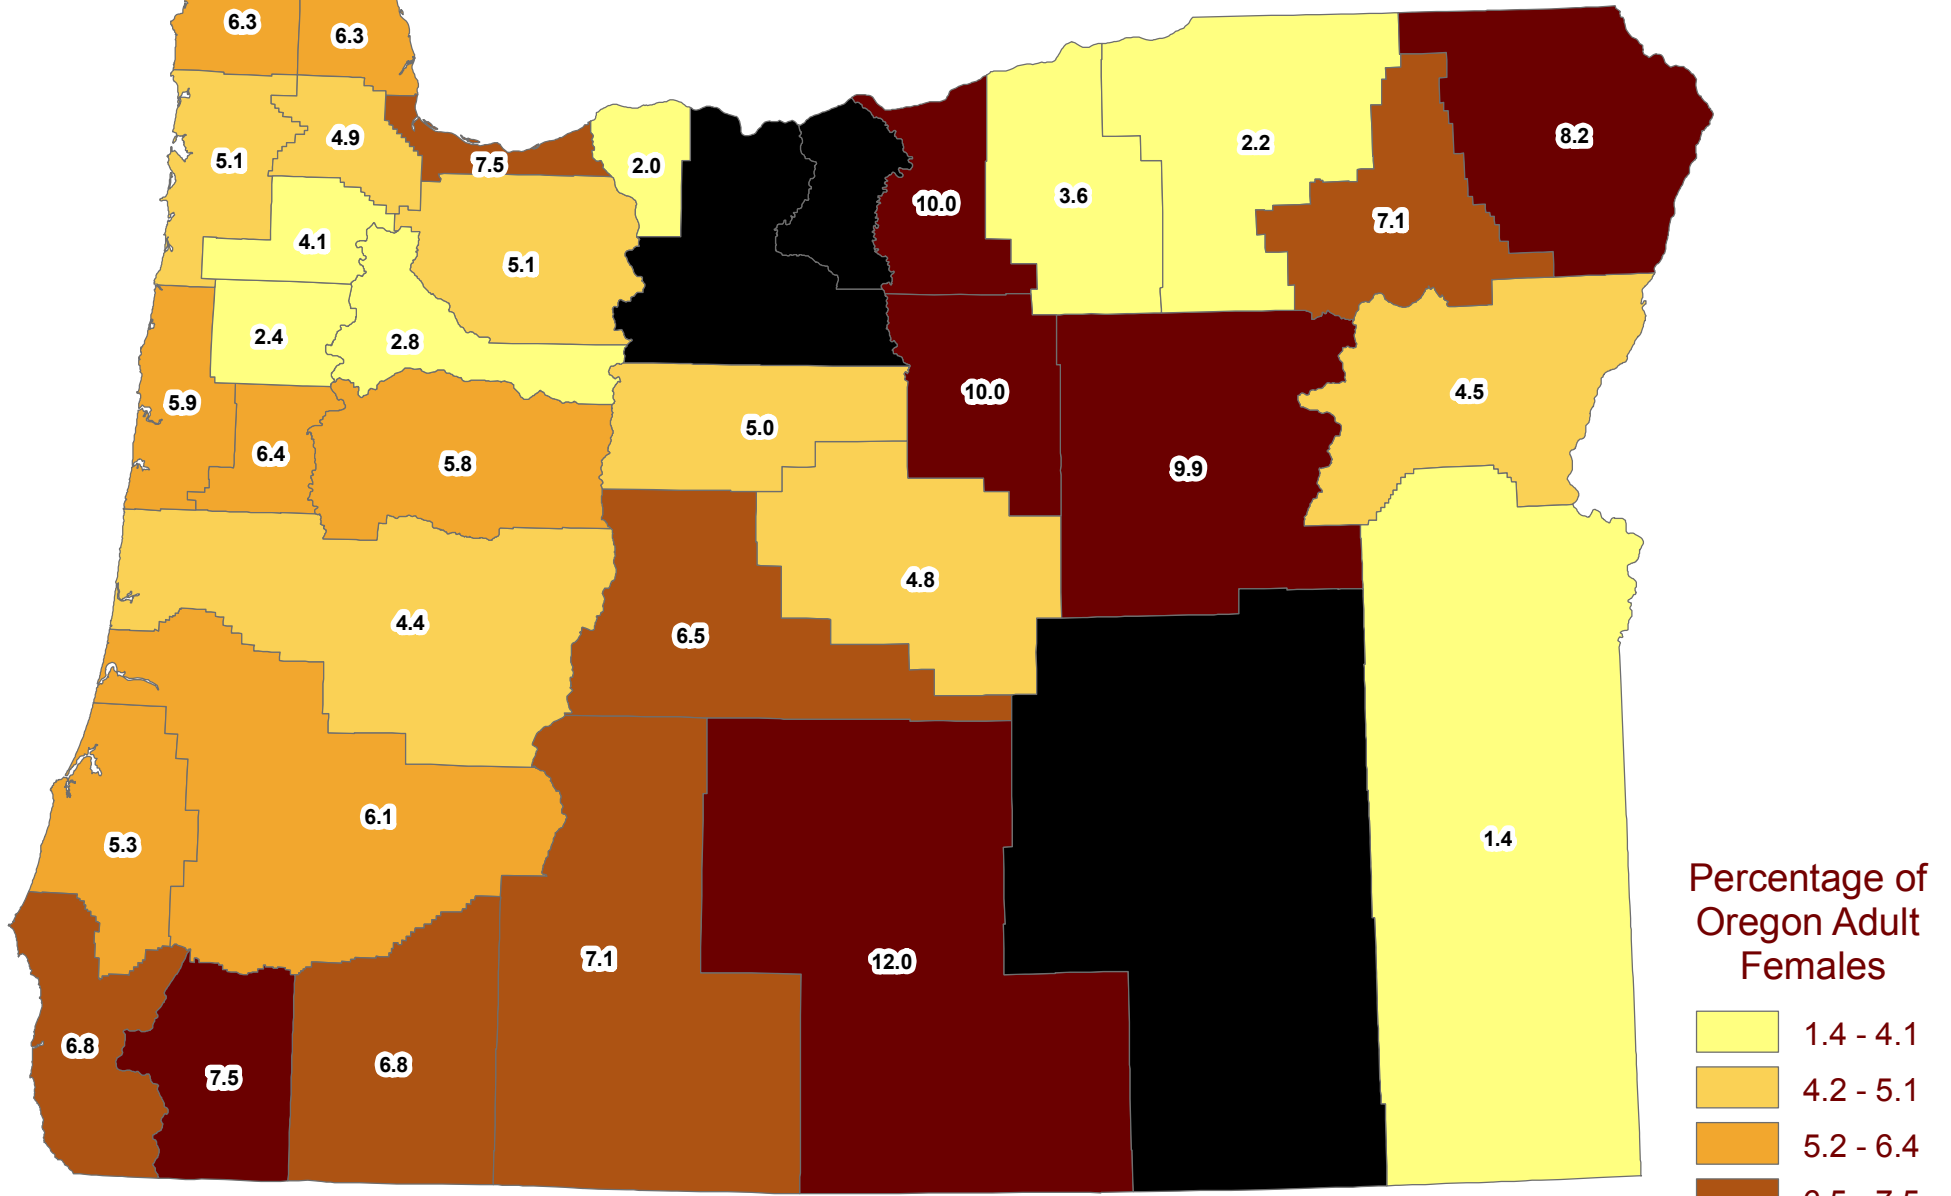

Oregon Adult Females Who Were Heavy Drinkers

Age-adjusted Percents by County

Percentages are not reliable and not shown if fewer than 50 respondents. No data are shown if fewer than 20 respondents.

BRFSS 2004-2007

(State % = 5.5)

Percentage of Oregon Adult Females