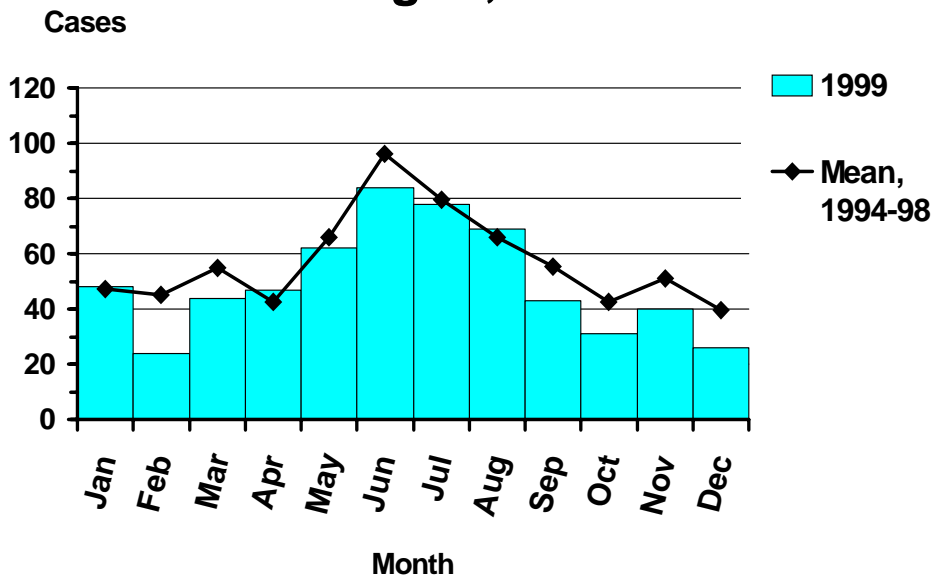

Campylobacteriosis by Year Oregon, 1988-1999

Campylobacteriosis by Onset Month Oregon, 1999

Incidence of Campylobacteriosis by Age and Sex Oregon, 1999

Campylobacteriosis is not nationally reportable

Incidence of Campylobacteriosis by County Oregon, 1999