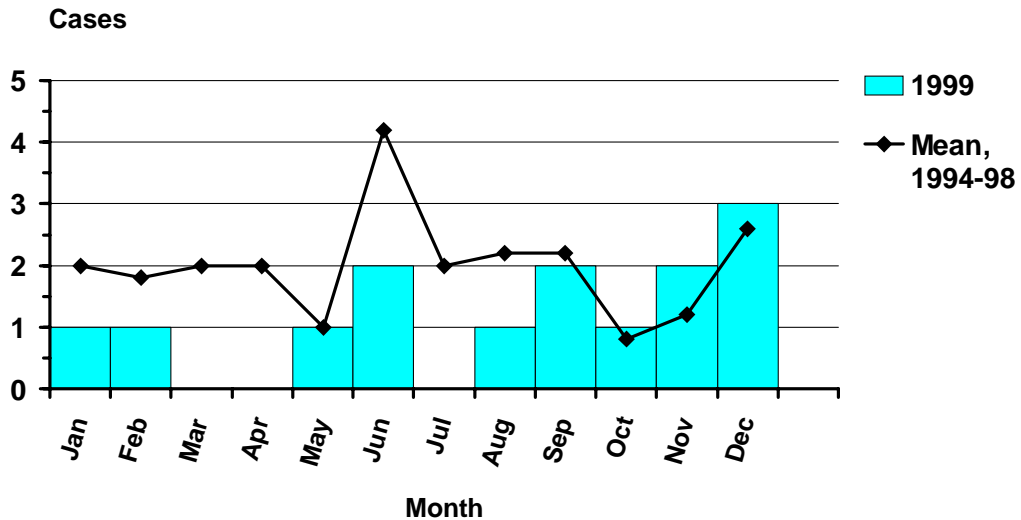

Early Syphilis by Year Oregon, 1988-1999

Early Syphilis by Onset Month Oregon, 1999

Incidence of Early Syphilis by Age and Sex Oregon, 1999

Incidence of Early Syphilis Oregon vs. Nationwide 1988-1999

Incidence of Early Syphilis by County Oregon, 1999