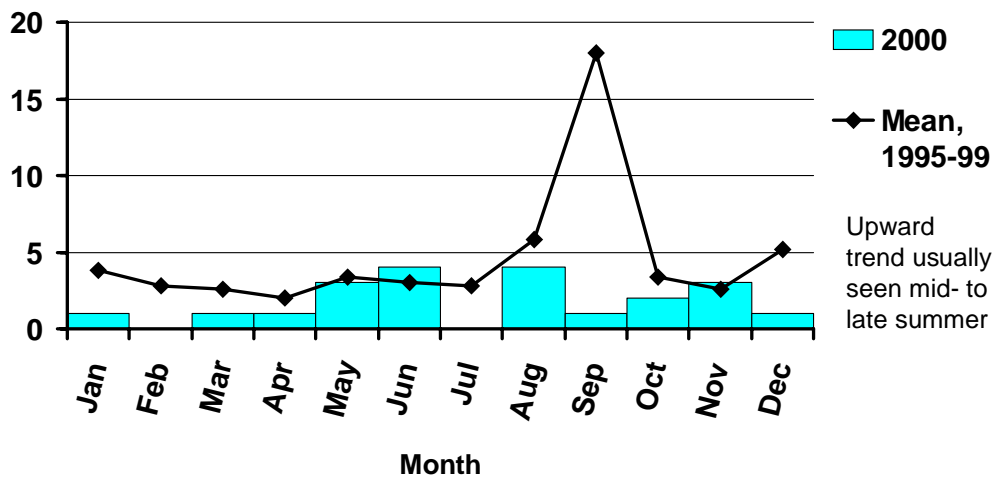

Cryptosporidiosis by Year Oregon, 1991-2000

Cases

Cryptosporidiosis by Onset Month Oregon, 2000

Cases

Incidence of Cryptosporidiosis by Age and Sex Oregon, 2000

Incidence of Cryptosporidiosis Oregon vs. Nationwide 1991-2000