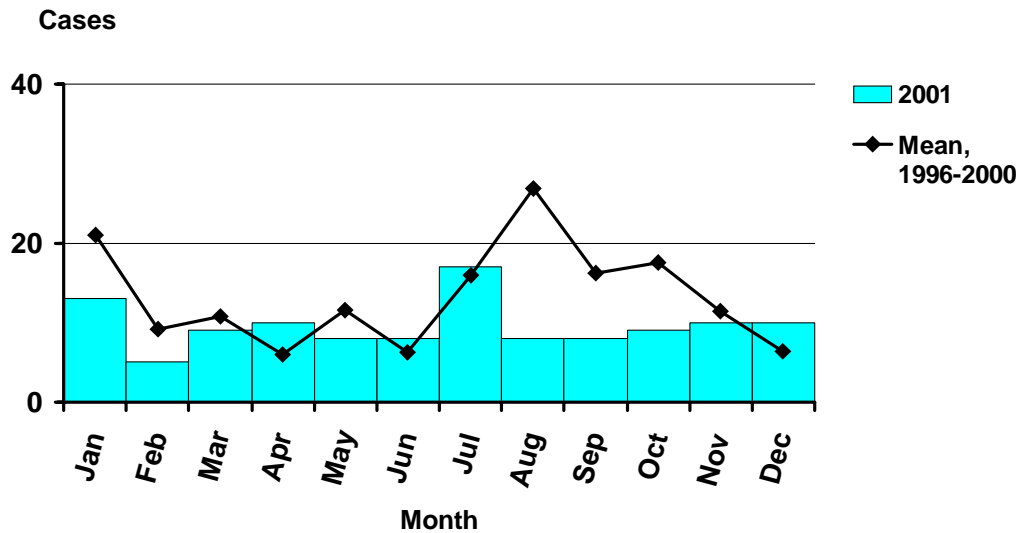

Shigellosis by Year Oregon, 1992-2001

Shigellosis by Onset Month Oregon, 2001

Incidence of Shigellosis by Age and Sex Oregon, 2001

Incidence of Shigellosis Oregon vs. Nationwide 1992-2001

Shigellosis by Species Oregon, 2001

Incidence of Shigellosis by County Oregon, 2001