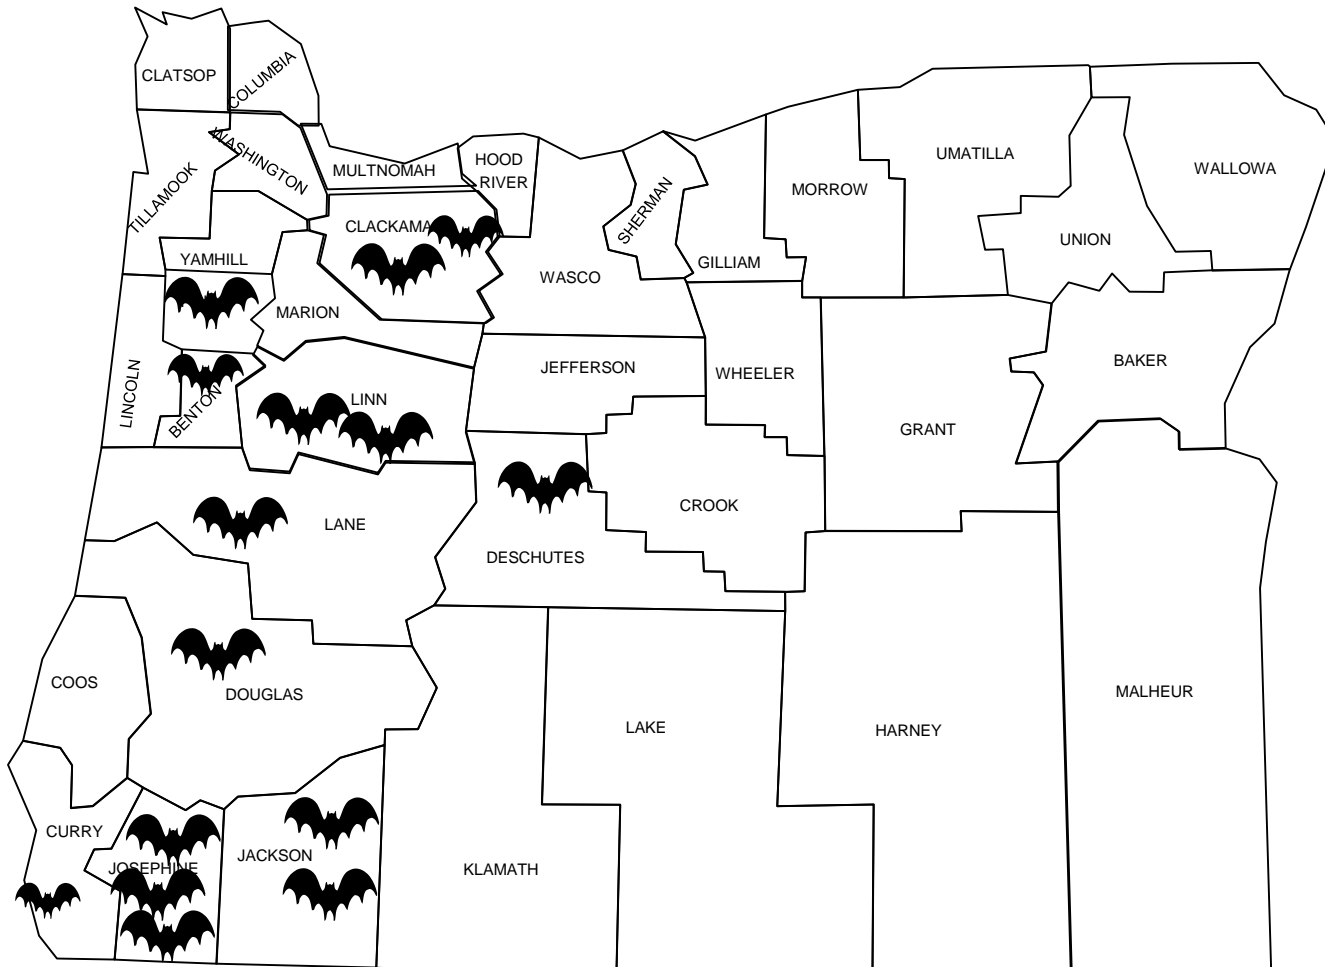

RABIES ACTIVITY

OREGON MAP 2016

	County	Month	Animal
OSU OSPHL	Benton Josephine	April	Bat Bat
	Linn Polk	May	Bat Bat
OSPHL OSPHL	Josephine Clackamas Jackson Linn	July	Bat Bat Bat Bat
OSPHL	Josephine Curry Douglas	August	Bat Bat Bat
	Clackamas Deschutes	September	Bat Bat
OSPHL	Jackson	October	Bat
OSU	Lane	November	Bat