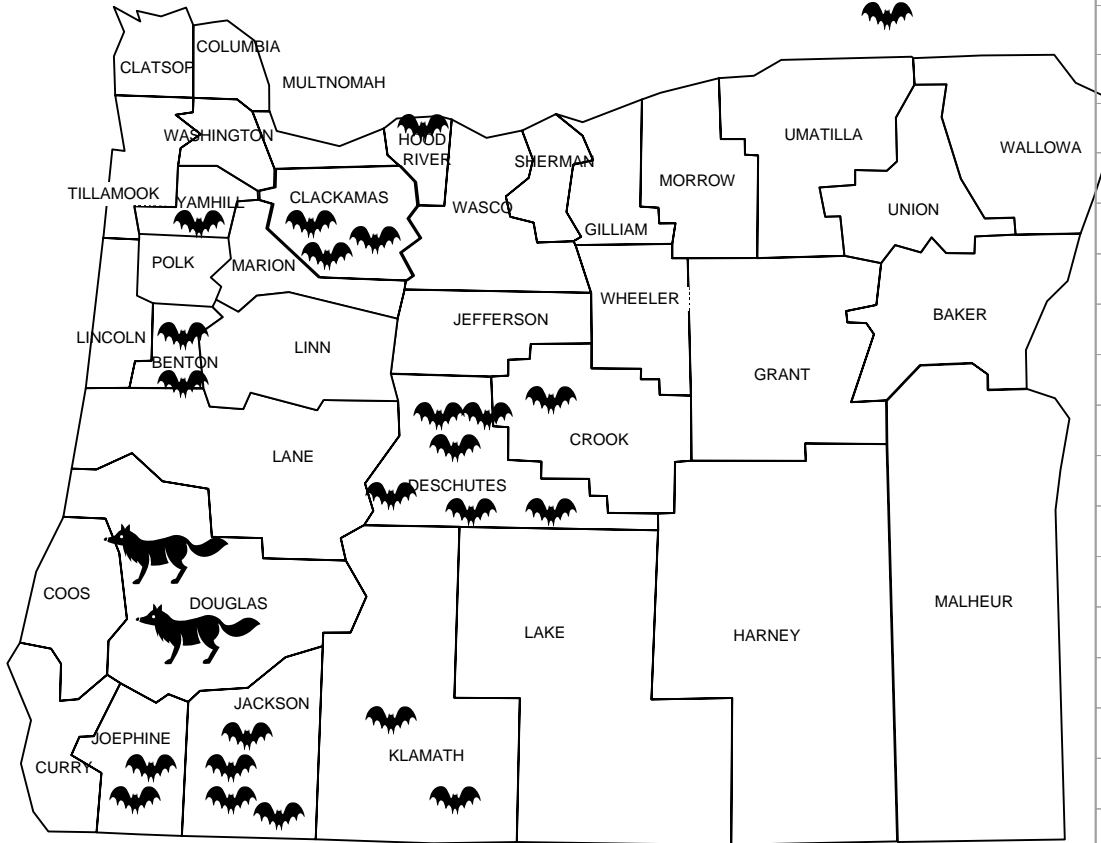

Rabies positive animals OREGON MAP 2006

Month/ Year	County	City	Species
05/06	Clackamas	Lake Oswego	Bat Eptesicus fuscus
05/06	Hood River	Hood River	Bat Eptesicus fuscus
07/06	Deschutes	Bend	Bat unk
07/06	Crook	Prineville	Bat unk
07/06	Josephine	Grants Pass	Bat Eptesicus fuscus
07/06	Josephine	Grants Pass	Bat Eptesicus fuscus
07/06	Douglas	Azalea	Fox
07/06	Clackamas	Oregon City	Bat Eptesicus fuscus
07/06	Deschutes	Redmond	Bat Eptesicus fuscus
07/06	Yamhill	Mc Minnville	Bat California myotis
08/06	Douglas	Azalea	Fox
8/18/06	Deschutes	Bend	Bat California myotis
8/30/06	Klamath	K Falls	Bat
8/31/06	Deschutes	Bend	Bat Eptesicus fuscus
9/6/06	Deschutes	Bend	Bat
9/6/06	Deschutes	Bend	Bat
9/18/06	Klamath	K Falls	Bat
9/28/06	Clackamas	Lake Oswego	Bat Eptesicus fuscus
9/28/06	Benton	Corvallis	Bat
10/3/06	Jackson	Jacksonville	Bat
10/06/06	Jackson	Phoenix	Bat
10/06/06	Jackson	Medford	Bat
10/10/06	Benton	Alsea	Bat
11/06/06	Jackson	Talent	Bat