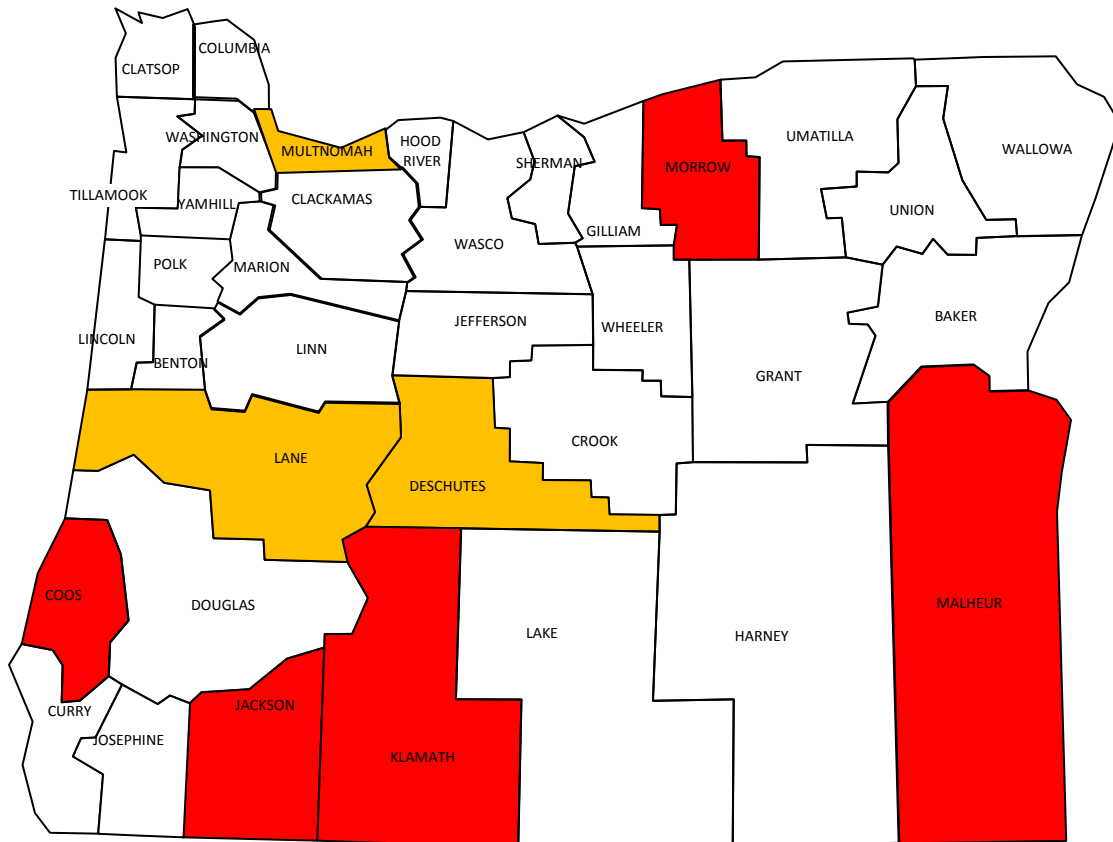

WEST NILE VIRUS ACTIVITY

OREGON MAP, 2012

County	Human	Chicken	Birds/Raptor	Horses	Mosquitoes
Coos	1	0	0	0	0
Deschutes	1*	0	0	0	0
Jackson	0	0	1	0	1
Klamath	0	0	0	2	0
Lane	1*	0	0	0	0
Malheur	8	0	1	0	68
Morrow	0	0	0	0	2
Multnomah	1*	0	0	0	0
Total	12	0	2	2	71

* Human infections acquired out-of-state