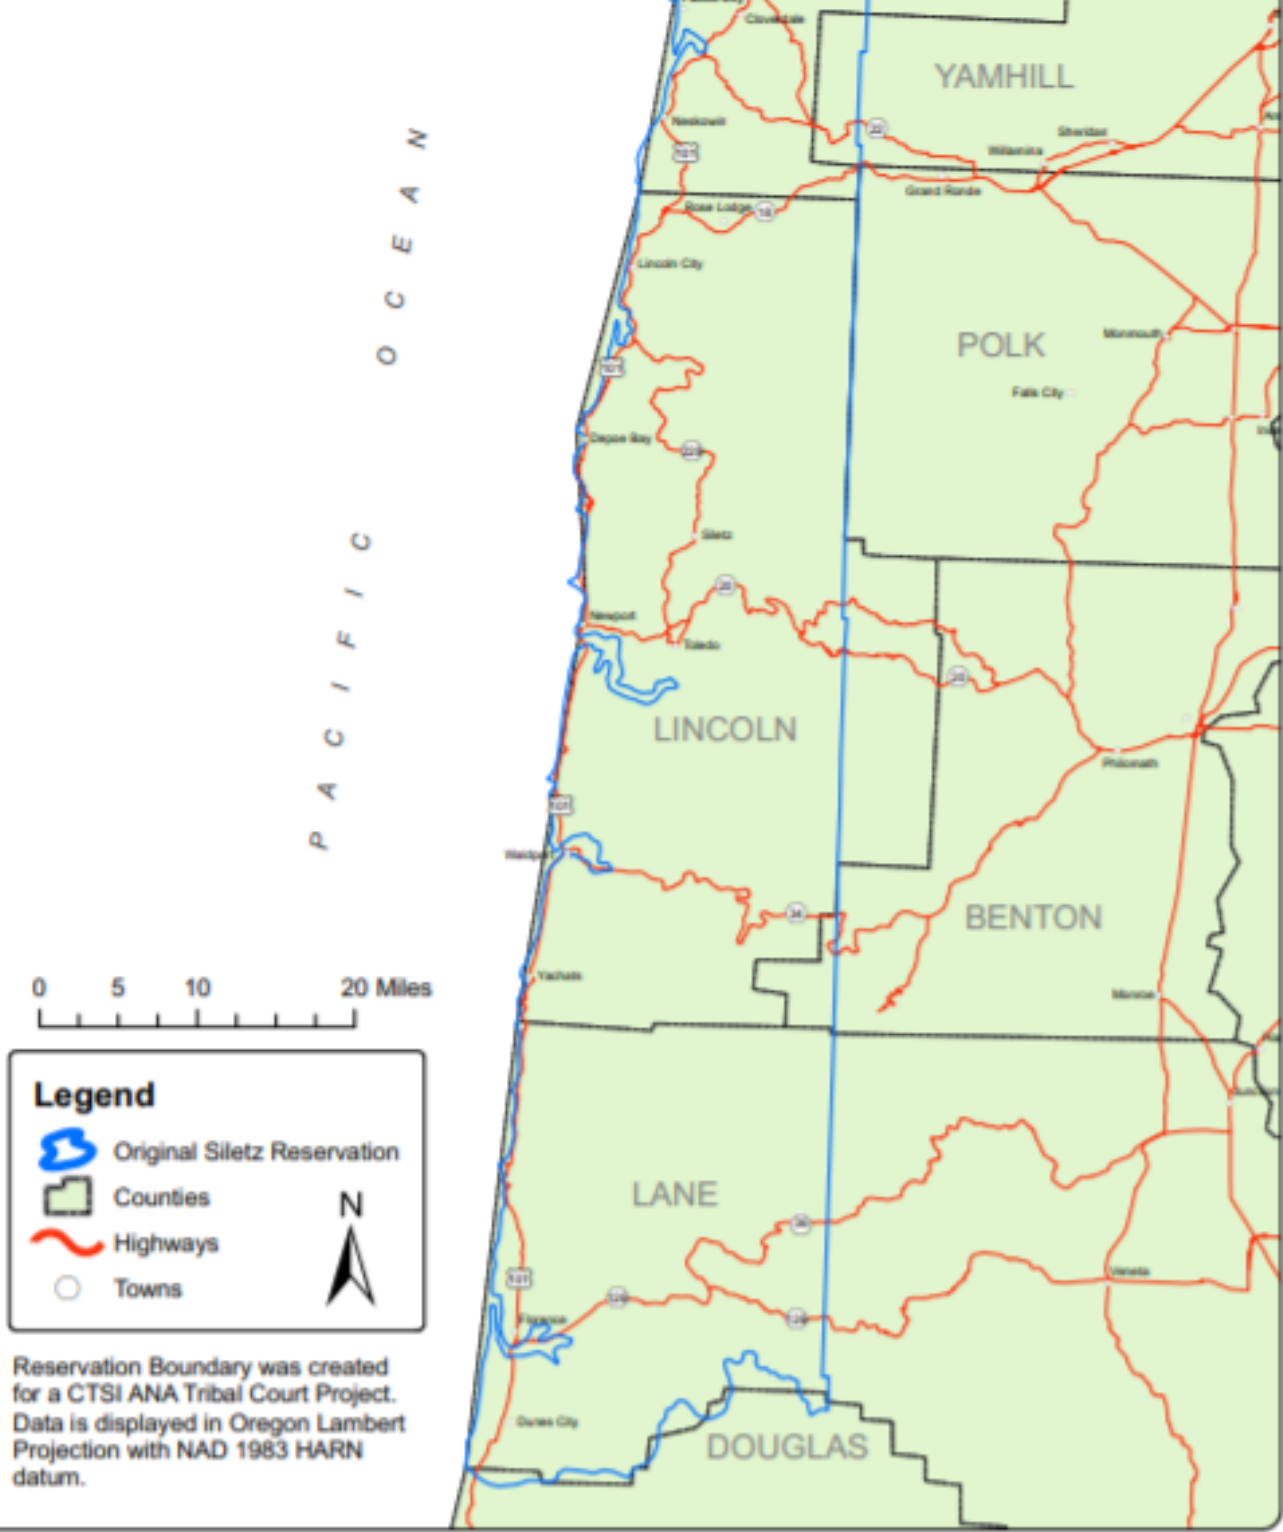

# The Confederated Tribes of Siletz Indians Original Reservation Boundary

**Legend**

-  Original Siletz Reservation
-  Counties
-  Highways
-  Towns

N

Reservation Boundary was created for a CTSI ANA Tribal Court Project. Data is displayed in Oregon Lambert Projection with NAD 1983 HARN datum.