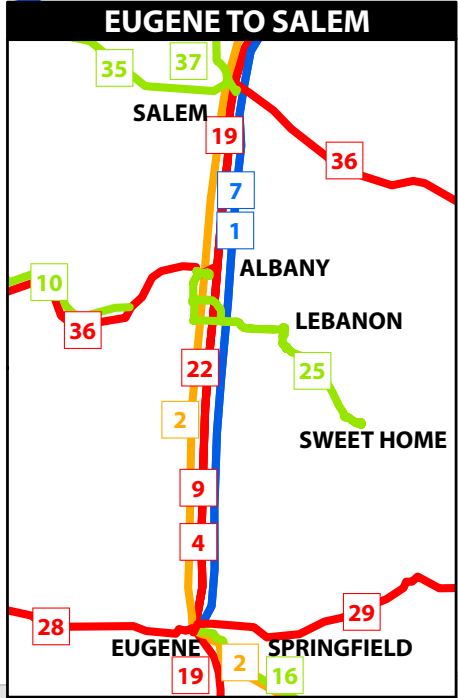

# LONG DISTANCE TRANSIT NETWORK 2016

■ ODOT Contracted  
■ Receives ODOT Funding  
■ Government Funded (non-ODOT)  
■ For Profit

- 1** AMTRAK CASCADES  
Eugene - Vancouver, BC
- 2** AMTRAK COAST STARLIGHT  
Los Angeles - Seattle
- 3** AMTRAK EMPIRE BUILDER  
Portland - Chicago
- 4** BOLTBUS  
Eugene - Seattle
- 5** CARAVAN AIRPORT TRANSPORTATION  
Yachats - Portland International Airport
- 6** CASCADES EAST TRANSIT  
Bend - Mountain Service
- 7** CASCADES POINT by MTR Western  
Eugene - Portland
- 8** CENTRAL OREGON BREEZE  
Bend - Portland
- 9** CITY 2 CITY SHUTTLE  
Eugene - Portland International Airport
- 10** COAST TO VALLEY EXPRESS  
Corvallis - Newport
- 11** COASTAL EXPRESS  
Smith River, CA - North Bend
- 12** COLUMBIA COUNTY RIDER  
Hillsboro - Clatskanie and Longview, WA  
Vernonia - Beaverton - St. Helens
- 13** COOS COUNTY TRANSIT  
Coos Bay - Powers
- 14** CRATER LAKE SHUTTLE  
Klamath Falls - Crater Lake
- 15** CTRAN  
Portland - Vancouver
- 16** DIAMOND EXPRESS  
Oakridge - Eugene/Springfield
- 17** EASTERN POINT  
Bend - Ontario
- 18** GRANT COUNTY PEOPLE MOVER  
John Day - Pendleton - Walla Walla, WA
- 19** GREYHOUND LINES  
Sacramento - Seattle
- 20** GREYHOUND LINES  
Portland - Salt Lake City, UT
- 21** HIGH DESERT POINT  
Chemult - Redmond
- 22** HUT AIRPORT SHUTTLE  
Eugene - Portland International Airport
- 23** KAYAK PUBLIC TRANSIT  
Pilot Rock - Walla Walla, WA  
Pendleton - La Grande, Hermiston - Tri Cities, WA
- 24** LINCOLN COUNTY TRANSIT  
Rose Lodge - Yachats  
Newport - Siletz
- 25** LINN SHUTTLE  
Albany - Lebanon - Sweet Home
- 26** NORTHEAST OREGON PUBLIC TRANSIT  
La Grande - Baker City, Union, and Joseph
- 27** NORTHWEST POINT  
Astoria - Portland
- 28** PACIFIC BUS LINES  
Eugene - Coos Bay
- 29** PACIFIC BUS LINES  
Eugene - Bend
- 30** PEOPLE MOVER  
Prairie City - Bend  
Burns - John Day - Baker City
- 31** QUAIL TRAIL PUBLIC TRANSIT  
Chiloquin - Klamath Falls - Beatty
- 32** SAGE STAGE  
Klamath Falls - Alturas, CA - Redding, CA - Reno, NV
- 33** SOUTHWEST POINT  
Klamath Falls - Brookings
- 34** SUNSET EMPIRE TRANSPORTATION DISTRICT  
Manzanita - Longview and Kelso, WA
- 35** THE WAVE  
Cannon Beach - Lincoln City - Salem Amtrak Station  
Tillamook - Oceanside and Portland
- 36** VALLEY RETRIEVER  
Newport - Bend
- 37** YAMHILL COUNTY TRANSIT AREA  
Grand Ronde - Tigard Transit Center  
Salem - Hillsboro Transit Center