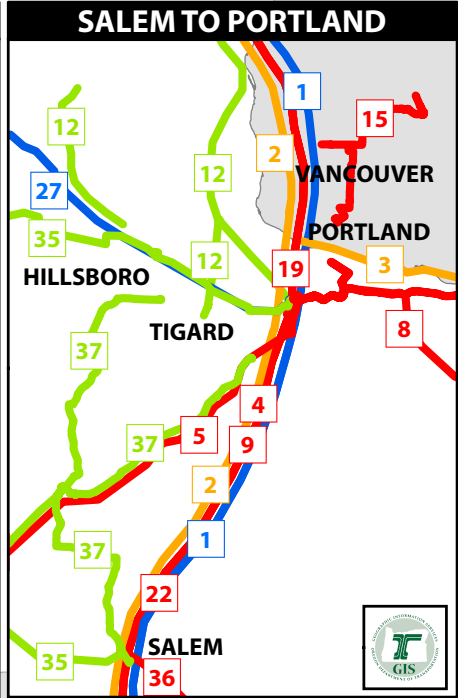

# LONG DISTANCE TRANSIT NETWORK 2016

■ ODOT Contracted  
■ Receives ODOT Funding  
■ Government Funded (non-ODOT)  
■ For Profit

- 1** AMTRAK CASCADES  
Eugene - Vancouver, BC
- 2** AMTRAK COAST STARLIGHT  
Los Angeles - Seattle
- 3** AMTRAK EMPIRE BUILDER  
Portland - Chicago
- 4** BOLTBUS  
Eugene - Seattle
- 5** CARAVAN AIRPORT TRANSPORTATION  
Yachats - Portland International Airport
- 6** CASCADES EAST TRANSIT  
Bend - Mountain Service
- 7** CASCADES POINT by MTR Western  
Eugene - Portland
- 8** CENTRAL OREGON BREEZE  
Bend - Portland
- 9** CITY 2 CITY SHUTTLE  
Eugene - Portland International Airport
- 10** COAST TO VALLEY EXPRESS  
Corvallis - Newport
- 11** COASTAL EXPRESS  
Smith River, CA - North Bend
- 12** COLUMBIA COUNTY RIDER  
Hillsboro - Clatskanie and Longview, WA  
Vernonia - Beaverton - St. Helens
- 13** COOS COUNTY TRANSIT  
Coos Bay - Powers
- 14** CRATER LAKE SHUTTLE  
Klamath Falls - Crater Lake
- 15** CTRAN  
Portland - Vancouver
- 16** DIAMOND EXPRESS  
Oakridge - Eugene/Springfield
- 17** EASTERN POINT  
Bend - Ontario
- 18** GRANT COUNTY PEOPLE MOVER  
John Day - Pendleton - Walla Walla, WA
- 19** GREYHOUND LINES  
Sacramento - Seattle
- 20** GREYHOUND LINES  
Portland - Salt Lake City, UT
- 21** HIGH DESERT POINT  
Chemult - Redmond
- 22** HUT AIRPORT SHUTTLE  
Eugene - Portland International Airport
- 23** KAYAK PUBLIC TRANSIT  
Pilot Rock - Walla Walla, WA  
Pendleton - La Grande, Hermiston - Tri Cities, WA
- 24** LINCOLN COUNTY TRANSIT  
Rose Lodge - Yachats  
Newport - Siletz
- 25** LINN SHUTTLE  
Albany - Lebanon - Sweet Home
- 26** NORTHEAST OREGON PUBLIC TRANSIT  
La Grande - Baker City, Union, and Joseph
- 27** NORTHWEST POINT  
Astoria - Portland
- 28** PACIFIC BUS LINES  
Eugene - Coos Bay
- 29** PACIFIC BUS LINES  
Eugene - Bend
- 30** PEOPLE MOVER  
Prairie City - Bend  
Burns - John Day - Baker City
- 31** QUAIL TRAIL PUBLIC TRANSIT  
Chiloquin - Klamath Falls - Beatty
- 32** SAGE STAGE  
Klamath Falls - Alturas, CA - Redding, CA - Reno, NV
- 33** SOUTHWEST POINT  
Klamath Falls - Brookings
- 34** SUNSET EMPIRE TRANSPORTATION DISTRICT  
Manzanita - Longview and Kelso, WA
- 35** THE WAVE  
Cannon Beach - Lincoln City - Salem Amtrak Station  
Tillamook - Oceanside and Portland
- 36** VALLEY RETRIEVER  
Newport - Bend
- 37** YAMHILL COUNTY TRANSIT AREA  
Grand Ronde - Tigard Transit Center  
Salem - Hillsboro Transit Center