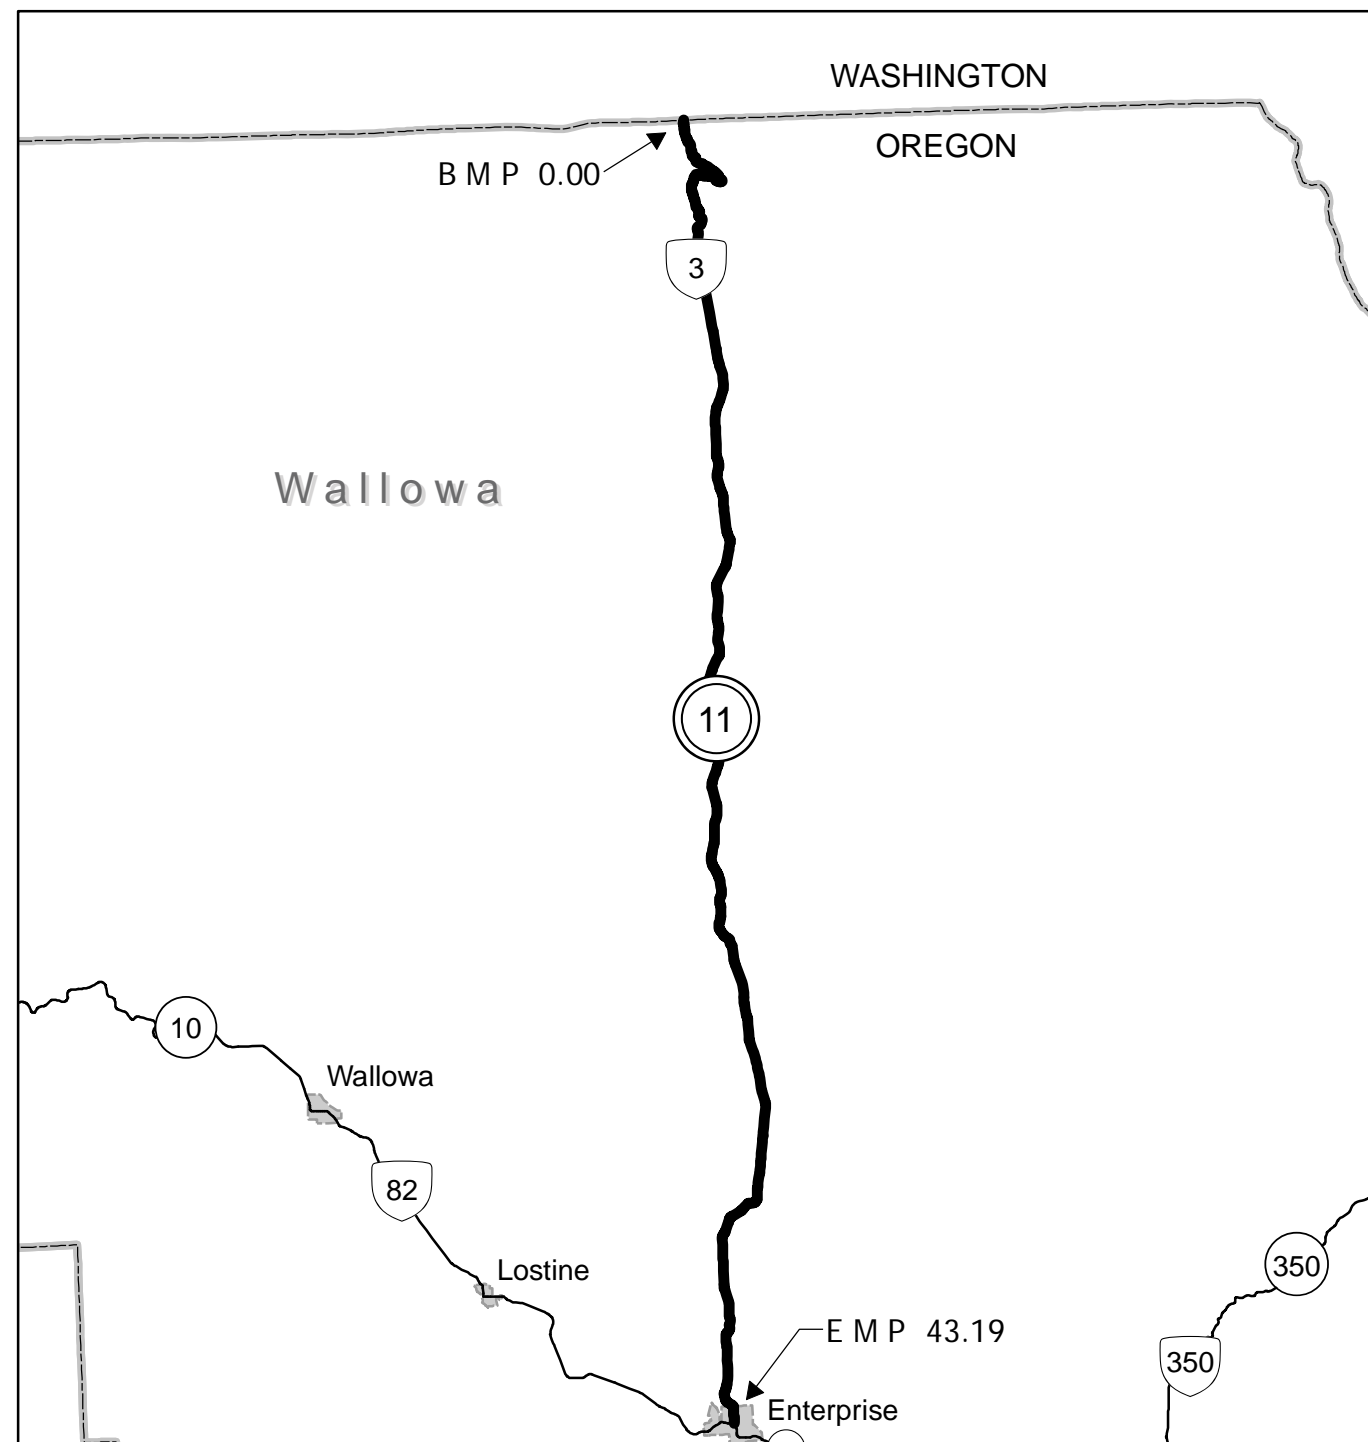

Region 5 District 13

ENTERPRISE-LEWISTON HIGHWAY No. 11

Region 5 District 13

ENTERPRISE-LEWISTON HIGHWAY No. 11

Legend

- State Highway No.11
- State Highways
- City Boundaries
- County Boundaries

Interstate, US Route, State Route Markers

State Highways

0 2.75 5.5 11 Miles

The same information displayed on the Straightline Charts is updated monthly and available in tabular form on ODOT's Internet site. Use the Highway Inventory Summary report for more detailed information.
<https://www.oregon.gov/odot/data/pages/road-assets-mileage.aspx>
 NOTE: Milepoints on Straightline Chart are not to scale.

Note:
 Jurisdiction of intersecting local roads as of: Wallowa County 2018