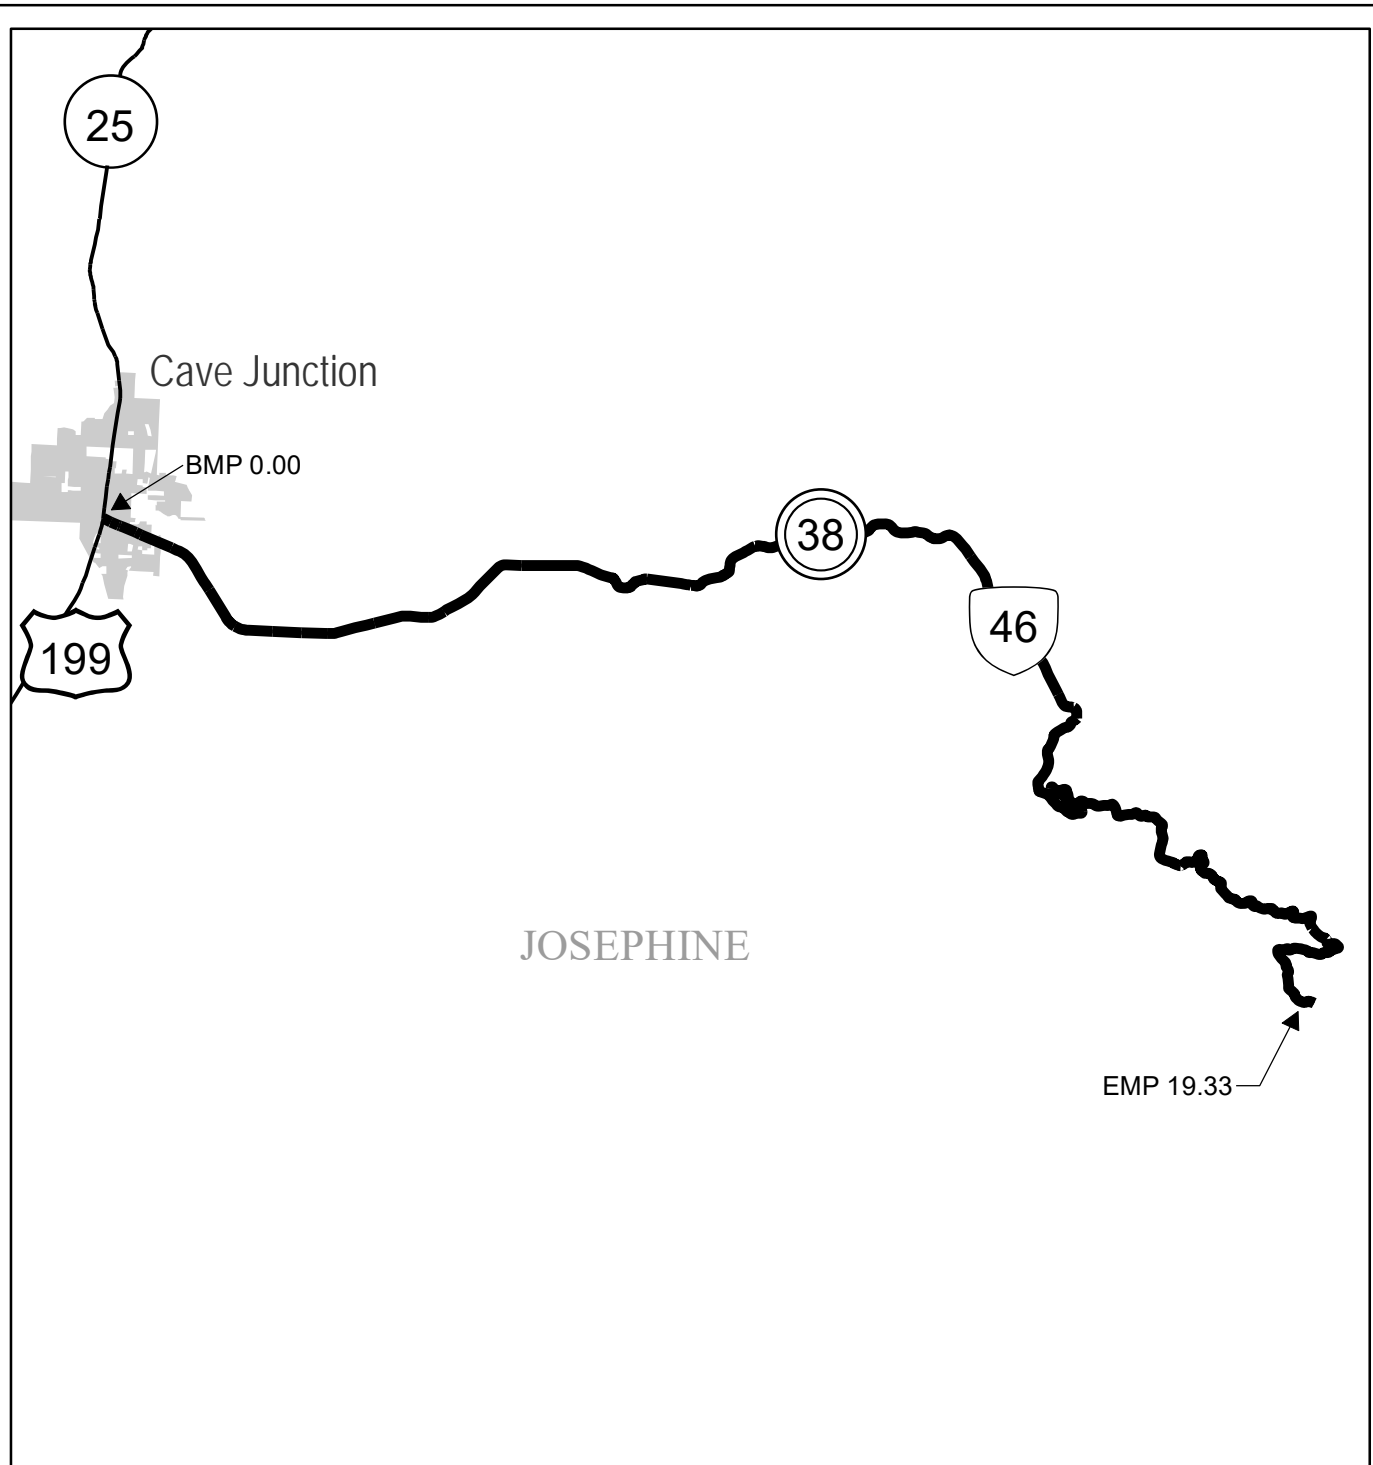

Region 3 District 8

OREGON CAVES HIGHWAY No. 38

Sheet 1 of 2
September 2015

Legend

- State Highway No. 038
- State Highways
- City Boundaries
- County Boundaries

Interstate, US Route, State Route Markers
 State Highways

The same information displayed on the Straightline Charts is updated monthly and available in tabular form on ODOT's Internet site. Use the Highway Inventory Summary report for more detailed information.
<https://www.oregon.gov/ODOT/DATA/Pages/Road-Assets-Mileage.aspx>
 NOTE: Milepoints on Straightline Chart are not to scale.

Note:
 Jurisdiction of intersecting local roads as of: Josephine County 2015