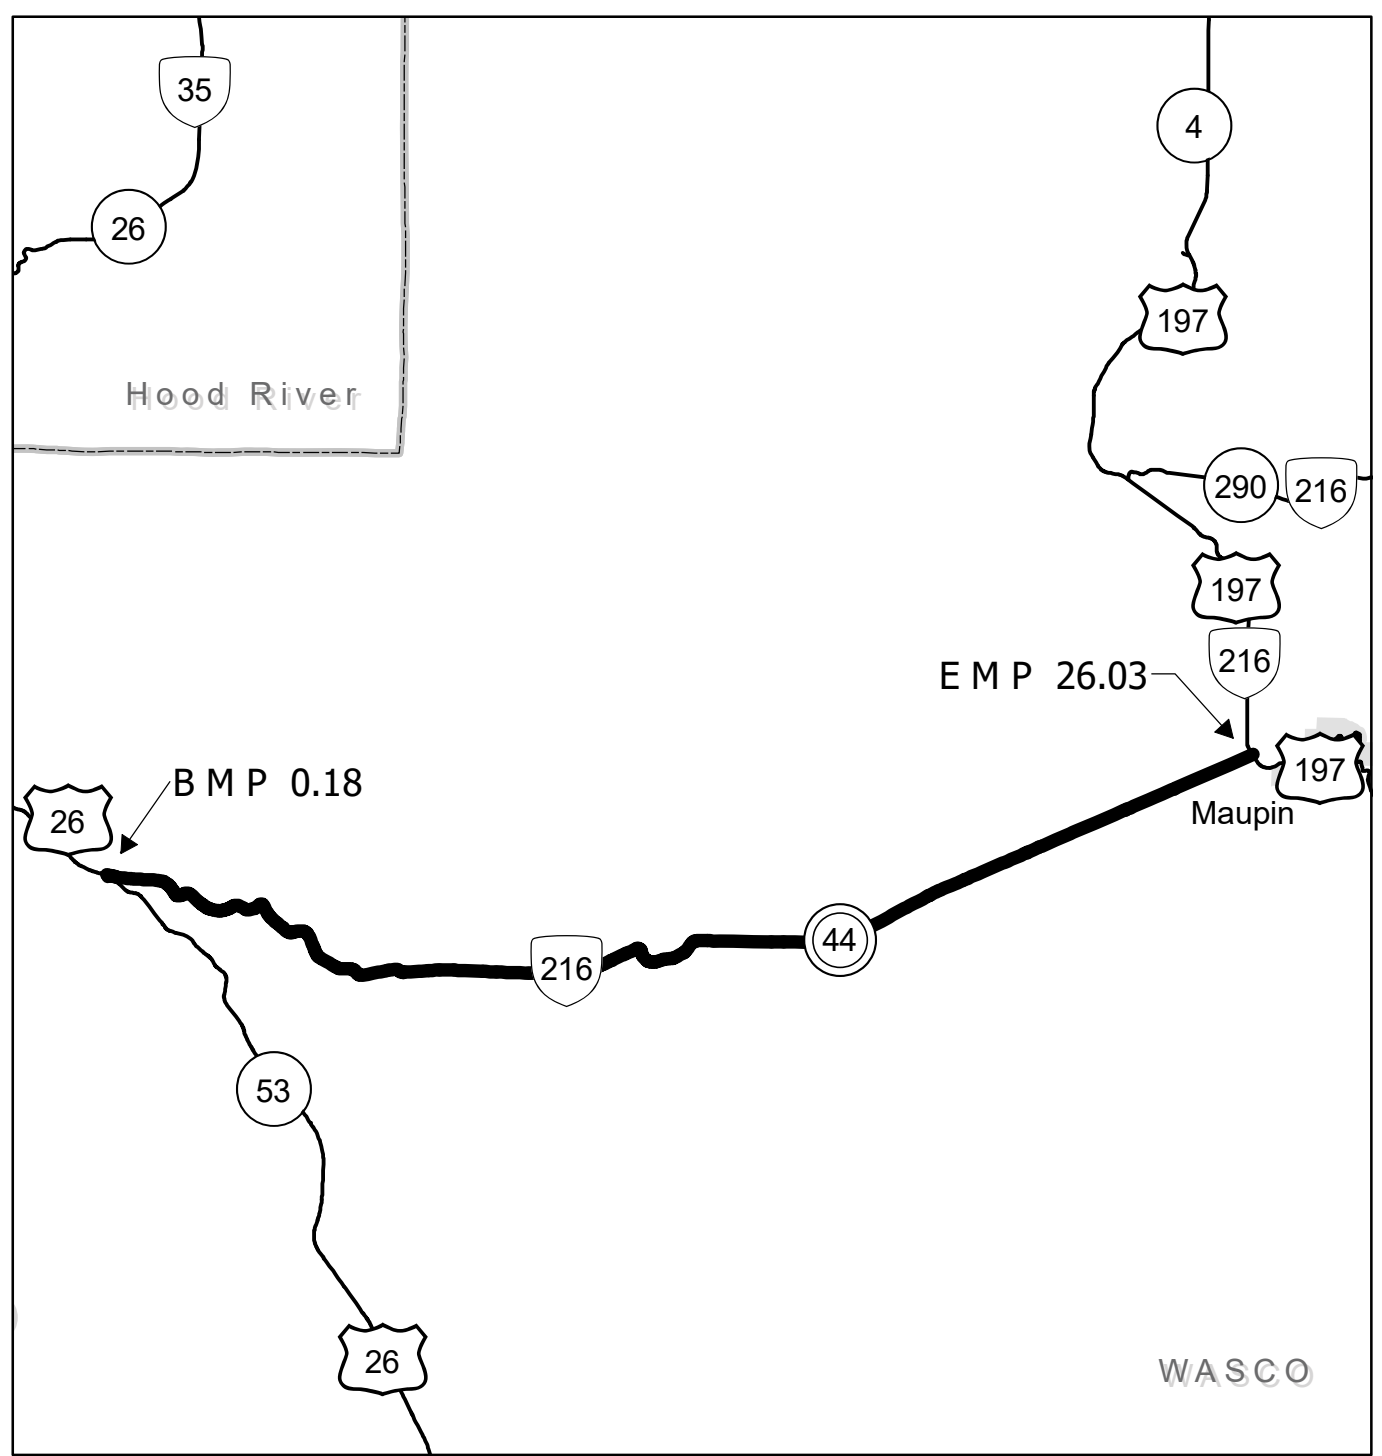

# Region 4 District 9

# WAPINITIA HIGHWAY No. 44

- Legend**
- State Highway No. 44
  - State Highways
  - County Boundaries
  - City Limits

The same information displayed on the Straightline Charts is updated monthly and available in tabular form on ODOT's Internet site. Use the Highway Inventory Summary report for more detailed information.  
<https://www.oregon.gov/ODOT/DATA/Pages/Road-Assets-Mileage.aspx>  
 NOTE: Milepoints on Straightline Chart are not to scale.

Note:  
 Jurisdiction of intersecting local roads as of: Wasco County 2012