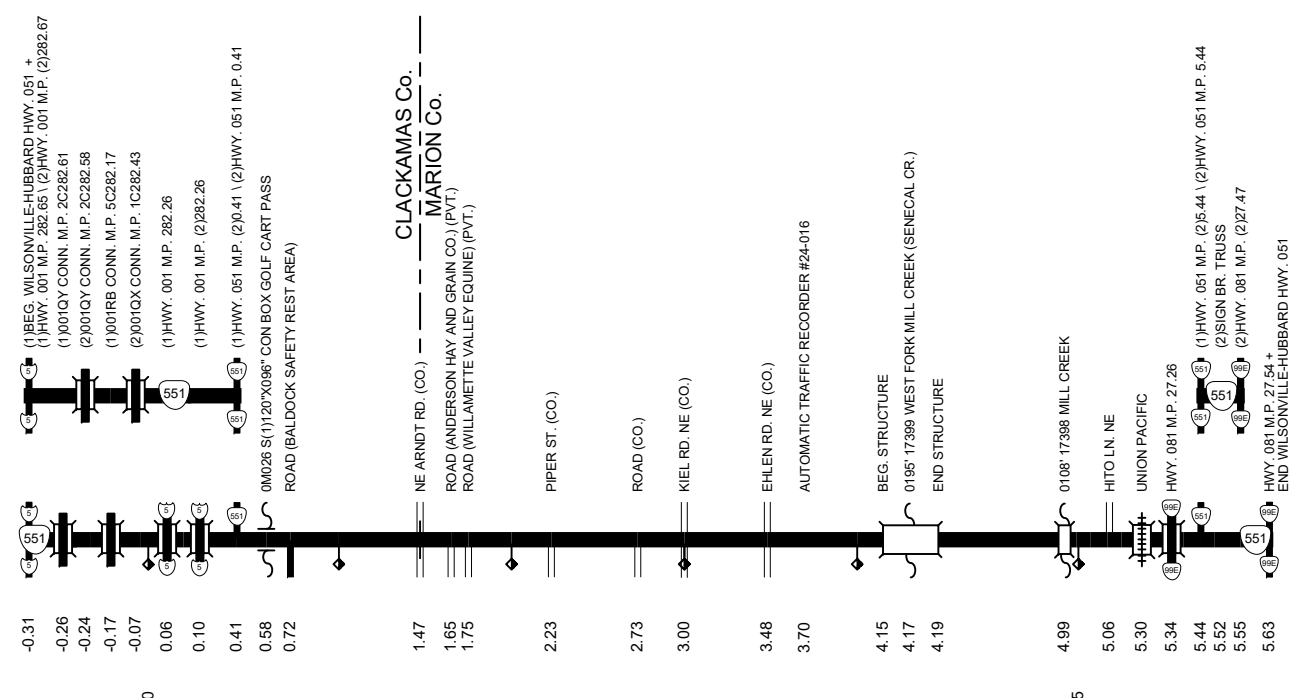

Region 2 District 3

WILSONVILLE-HUBBARD HIGHWAY No. 51

The same information displayed on the Straightline Charts is updated monthly and available in tabular form on ODOT's Internet site. Use the Highway Inventory Summary report for more detailed information.

<https://www.oregon.gov/ODOT/DATA/Pages/Road-Assets-Mileage.aspx>

NOTE: Milepoints on Straightline Chart are not to scale.

Note:

Jurisdiction of intersecting local roads as of:

Clackamas County	2015
Marion County	2015

Legend

State Highway No. 51

State Highways

City Boundaries

County Boundaries

0 0.425 0.85 1.7 Miles