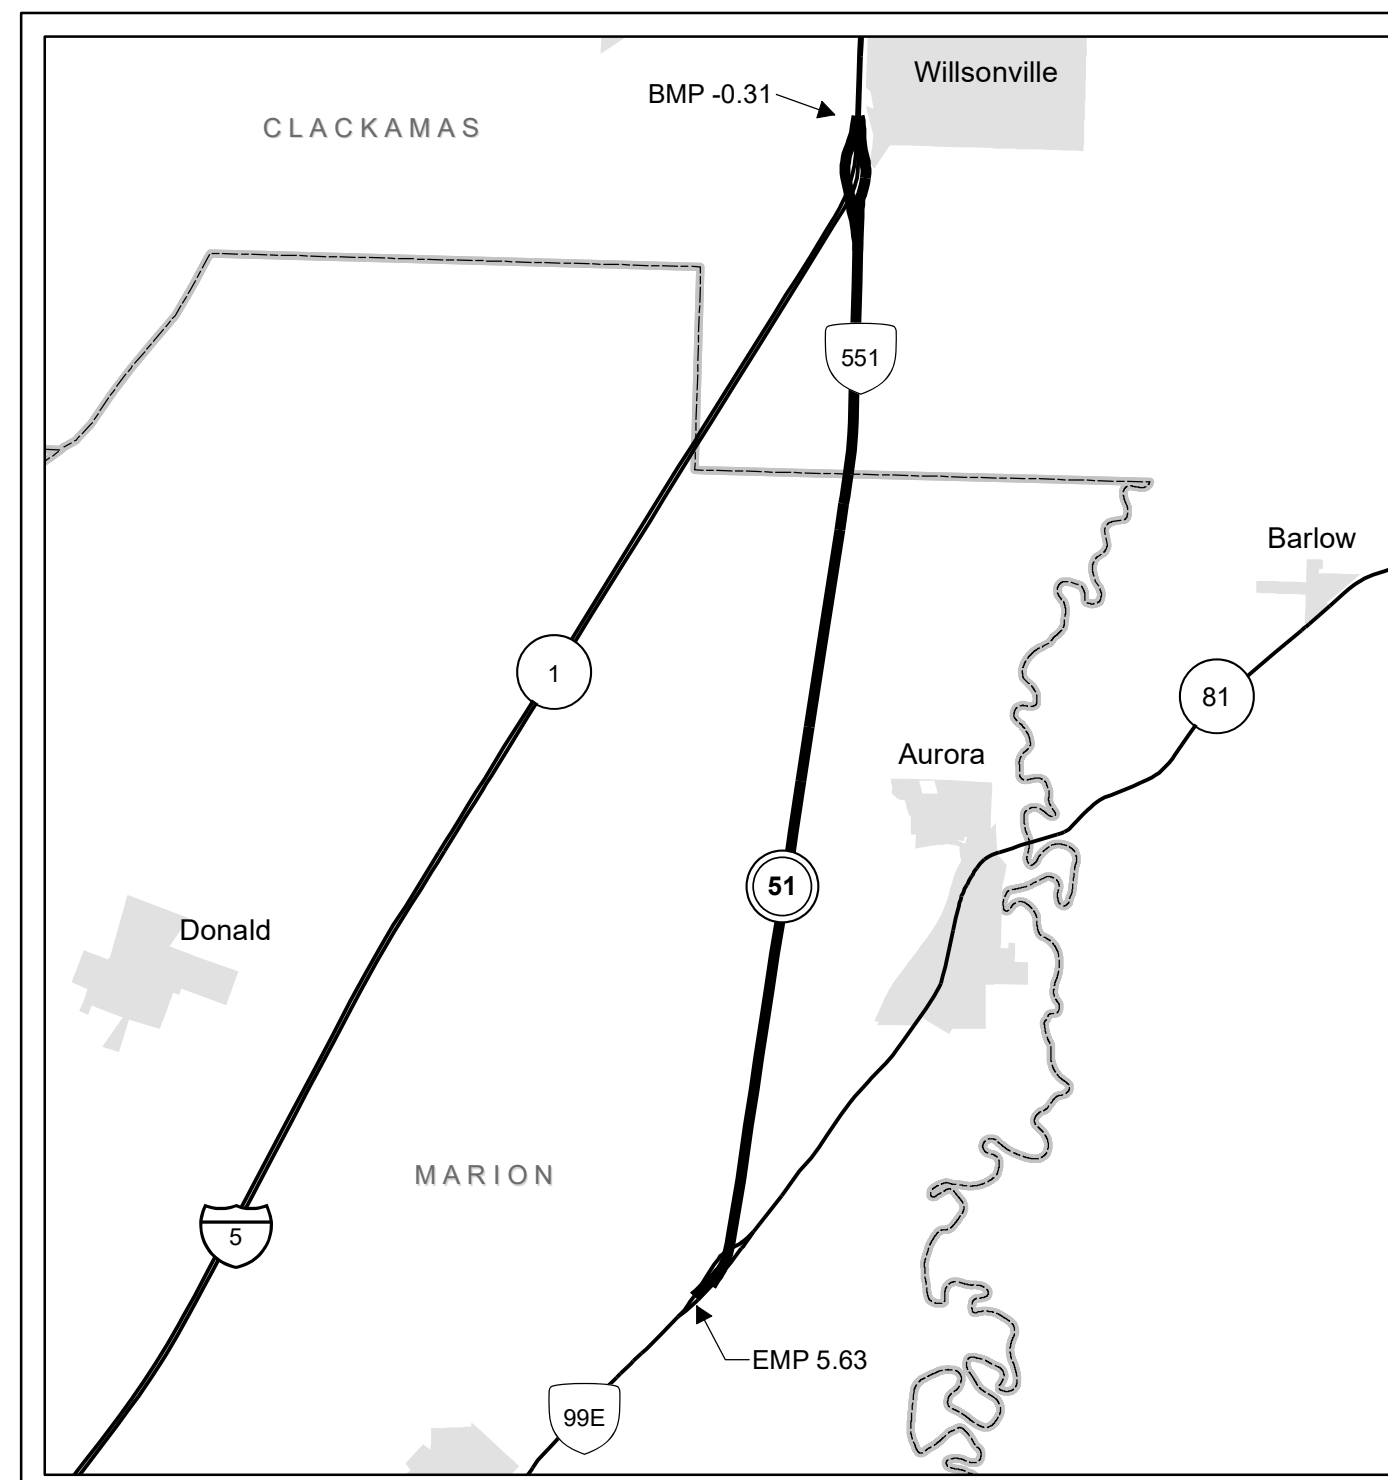

Region 2 District 3

WILSONVILLE-HUBBARD HIGHWAY No. 51

The same information displayed on the Straightline Charts is updated monthly and available in tabular form on ODOT's Internet site. Use the Highway Inventory Summary report for more detailed information.

<https://www.oregon.gov/ODOT/DATA/Pages/Road-Assets-Mileage.aspx>

NOTE: Milepoints on Straightline Chart are not to scale.

Note:

Jurisdiction of intersecting local roads as of:

Clackamas County	2015
Marion County	2015

Legend

State Highway No. 51

State Highways

City Boundaries

County Boundaries

0 0.425 0.85 1.7 Miles