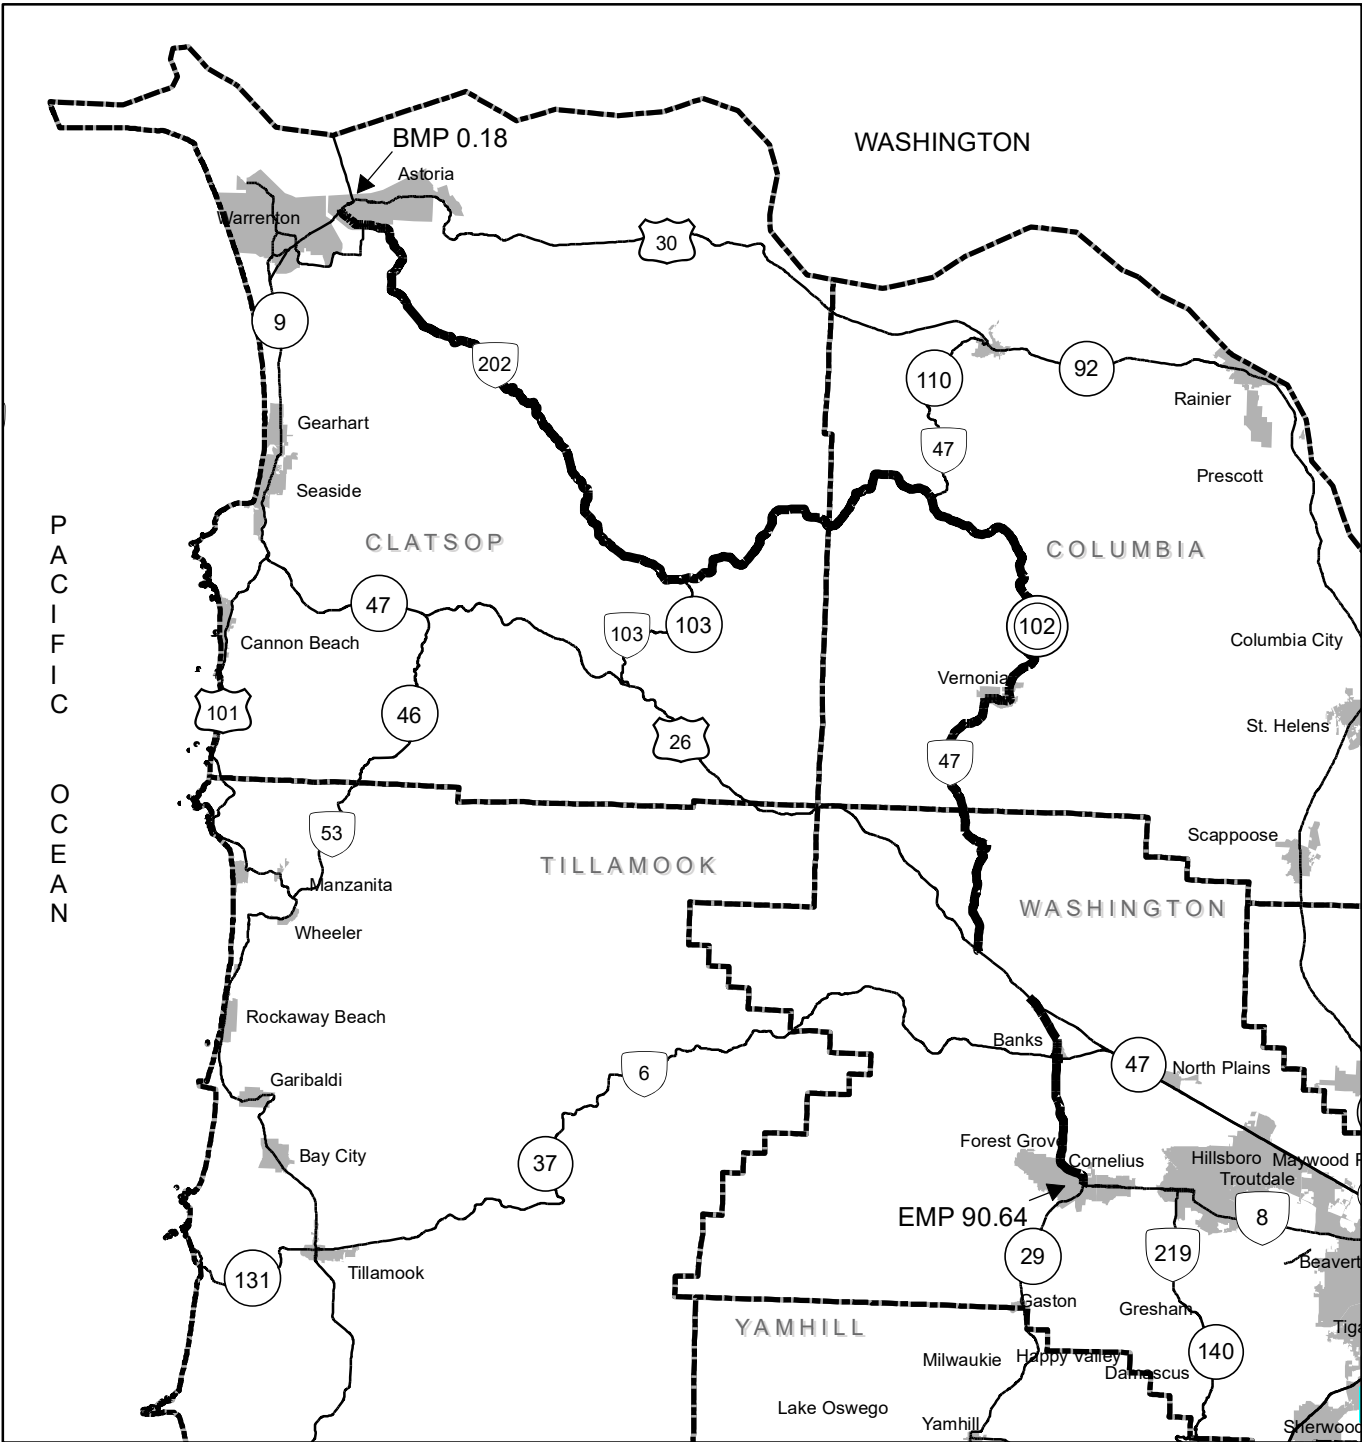

Region 2 District 1

NEHALEM HIGHWAY No. 102

Region 2 District 1

NEHALEM HIGHWAY No. 102

Region 2 District 1

NEHALEM HIGHWAY No. 102

Region 2 District 1

NEHALEM HIGHWAY No. 102

Region 2 District 1

NEHALEM HIGHWAY No. 102

Legend

- State Highway No. 102
- State Highways
- County Boundaries
- City Limits

- Interstate, US Route, State Route Markers
- State Highways

0 3.5 7 14 Miles

The same information displayed on the Straightline Charts is updated monthly and available in tabular form on ODOT's Internet site. Use the Highway Inventory Summary report for more detailed information.

<https://www.oregon.gov/ODOT/DATA/Pages/Road-Assets-Mileage.aspx>

NOTE: Milepoints on Straightline Chart are not to scale.

Note:
Jurisdiction of intersecting local roads as of:

Clatsop County	2016
Columbia County	2016
Washington County	2016

Region 2 District 1

NEHALEM HIGHWAY No. 102

Sheet 6 of 6
February 2016