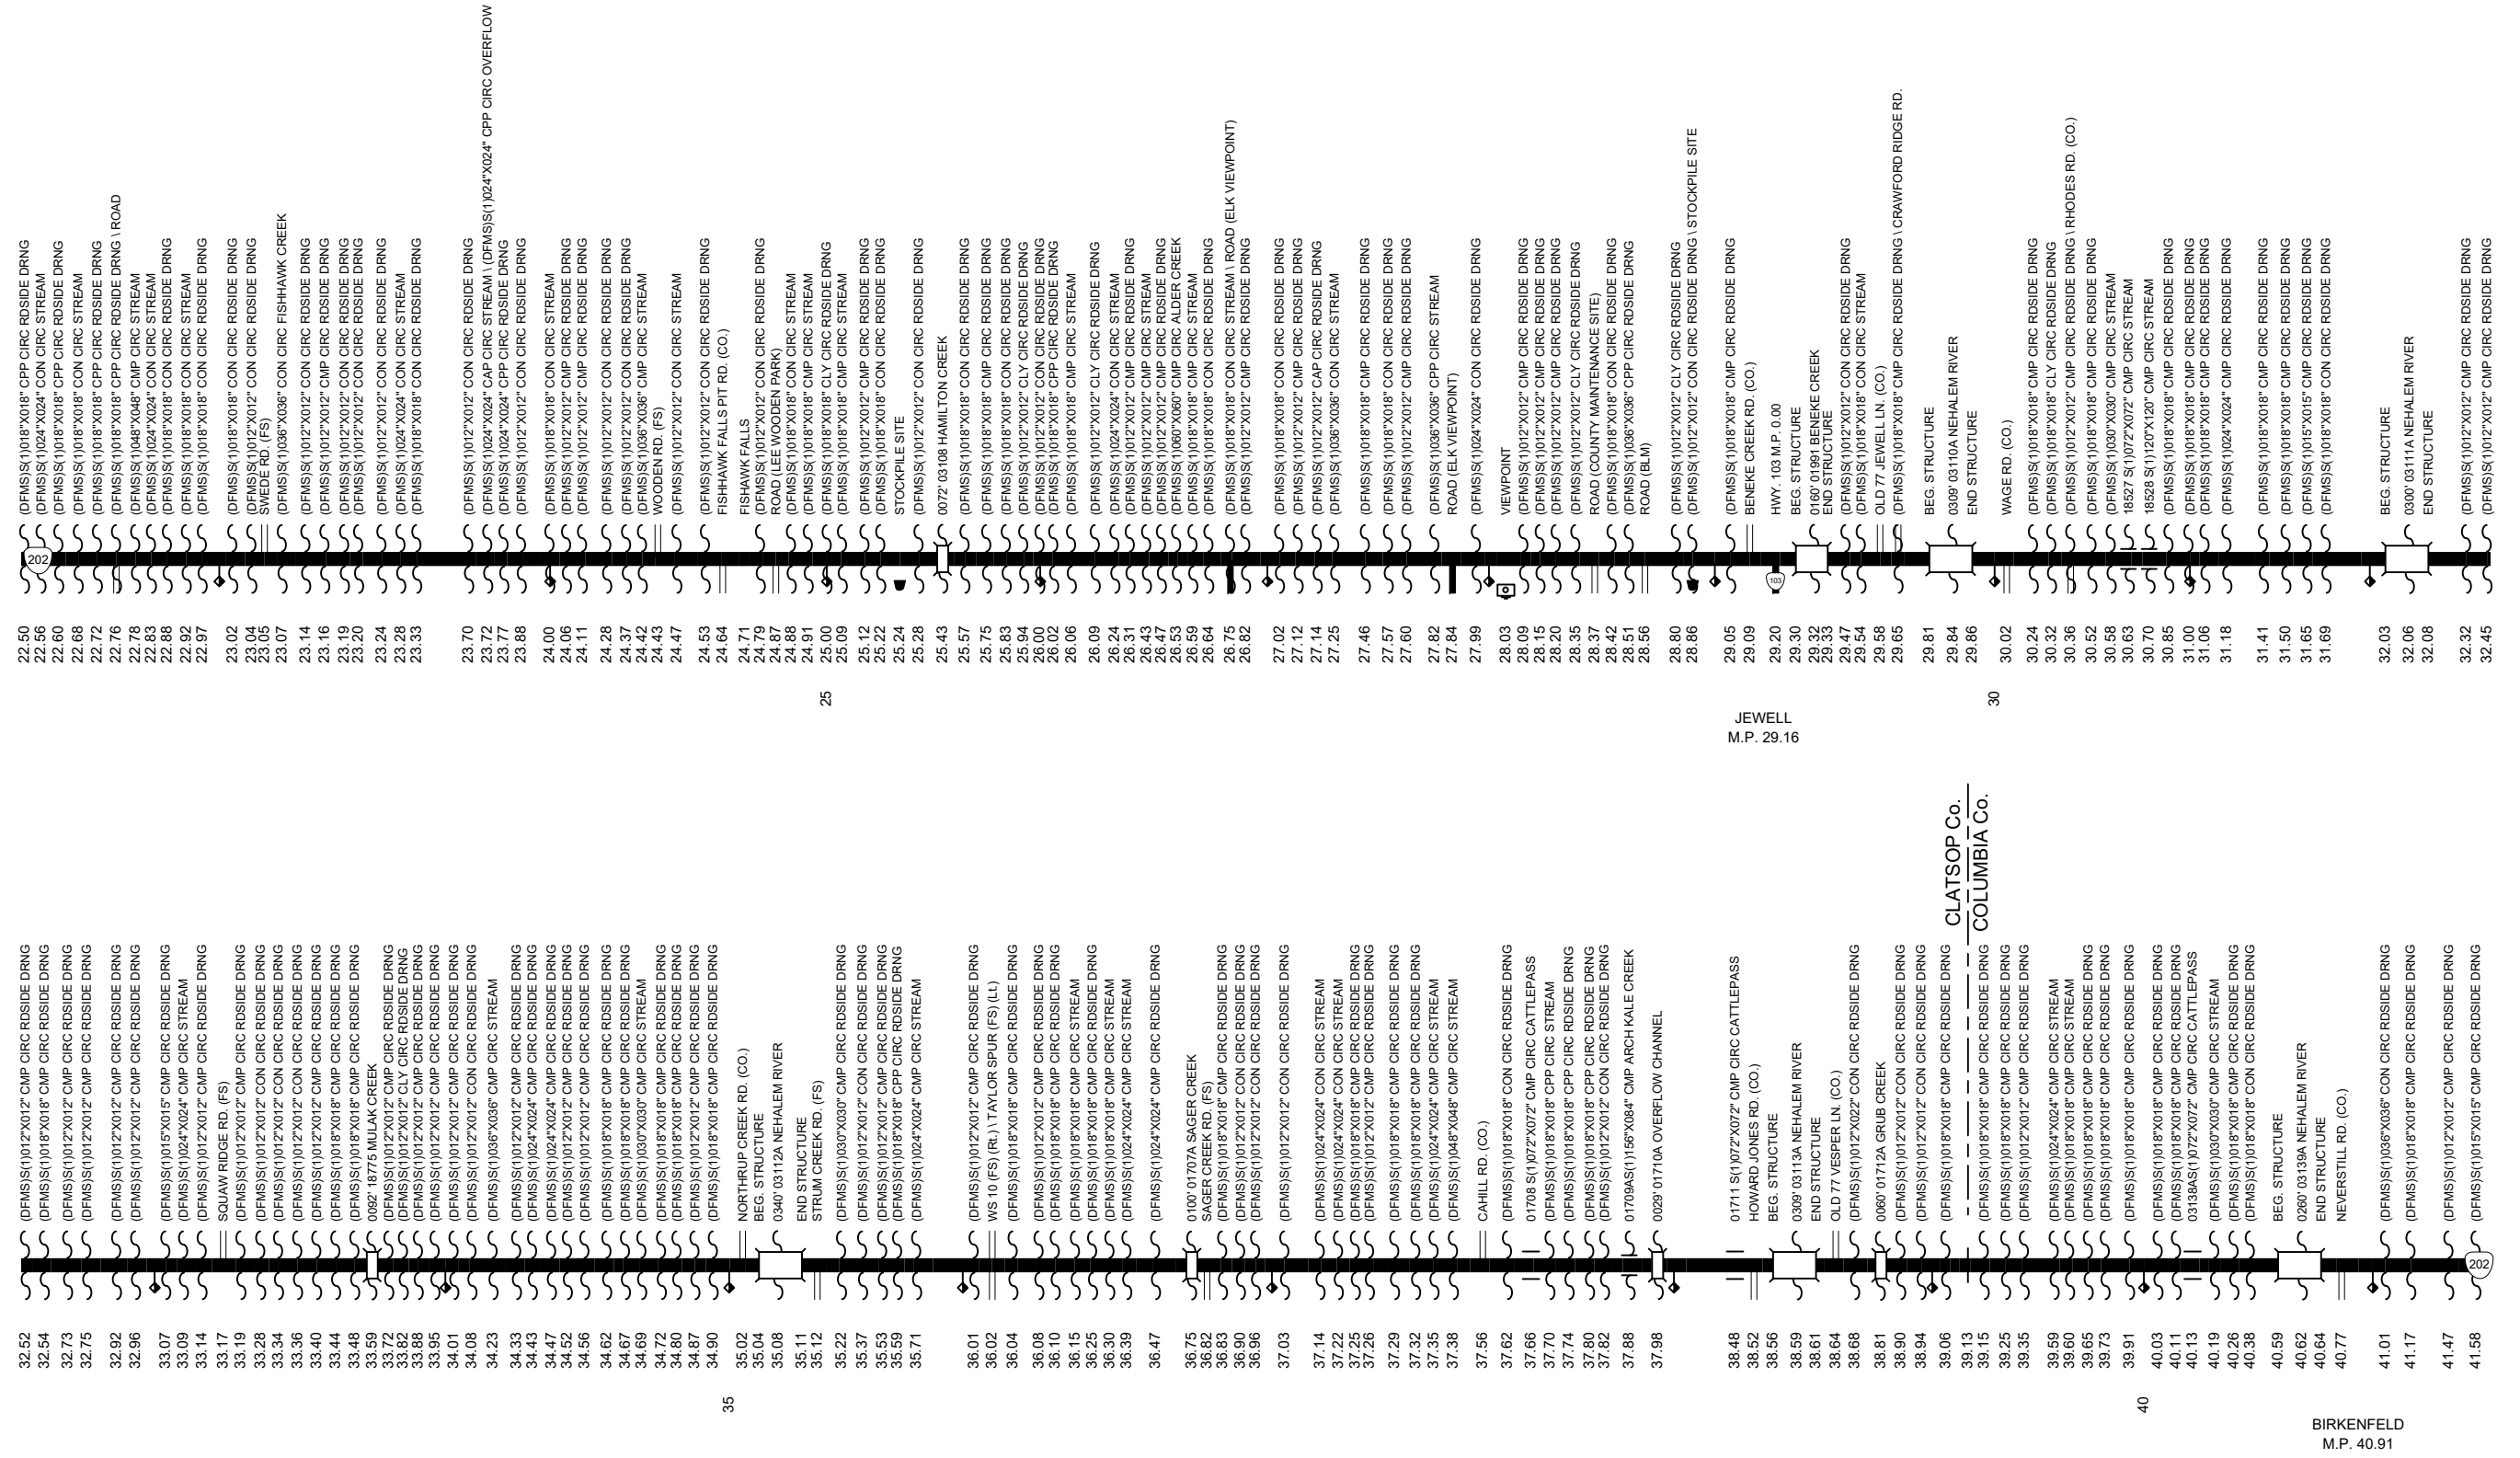

Region 2 District 1

NEHALEM HIGHWAY No. 102

Region 2 District 1

NEHALEM HIGHWAY No. 102

Region 2 District 1

NEHALEM HIGHWAY No. 102

Region 2 District 1

NEHALEM HIGHWAY No. 102

Region 2 District 1

NEHALEM HIGHWAY No. 102

Legend

- State Highway No. 102
- State Highways
- County Boundaries
- City Limits

- Interstate, US Route, State Route Markers
- State Highways

0 3.5 7 14 Miles

The same information displayed on the Straightline Charts is updated monthly and available in tabular form on ODOT's Internet site. Use the Highway Inventory Summary report for more detailed information.

<https://www.oregon.gov/ODOT/DATA/Pages/Road-Assets-Mileage.aspx>

NOTE: Milepoints on Straightline Chart are not to scale.

Note:
Jurisdiction of intersecting local roads as of:

Clatsop County	2016
Columbia County	2016
Washington County	2016

Region 2 District 1

NEHALEM HIGHWAY No. 102

Sheet 6 of 6
February 2016