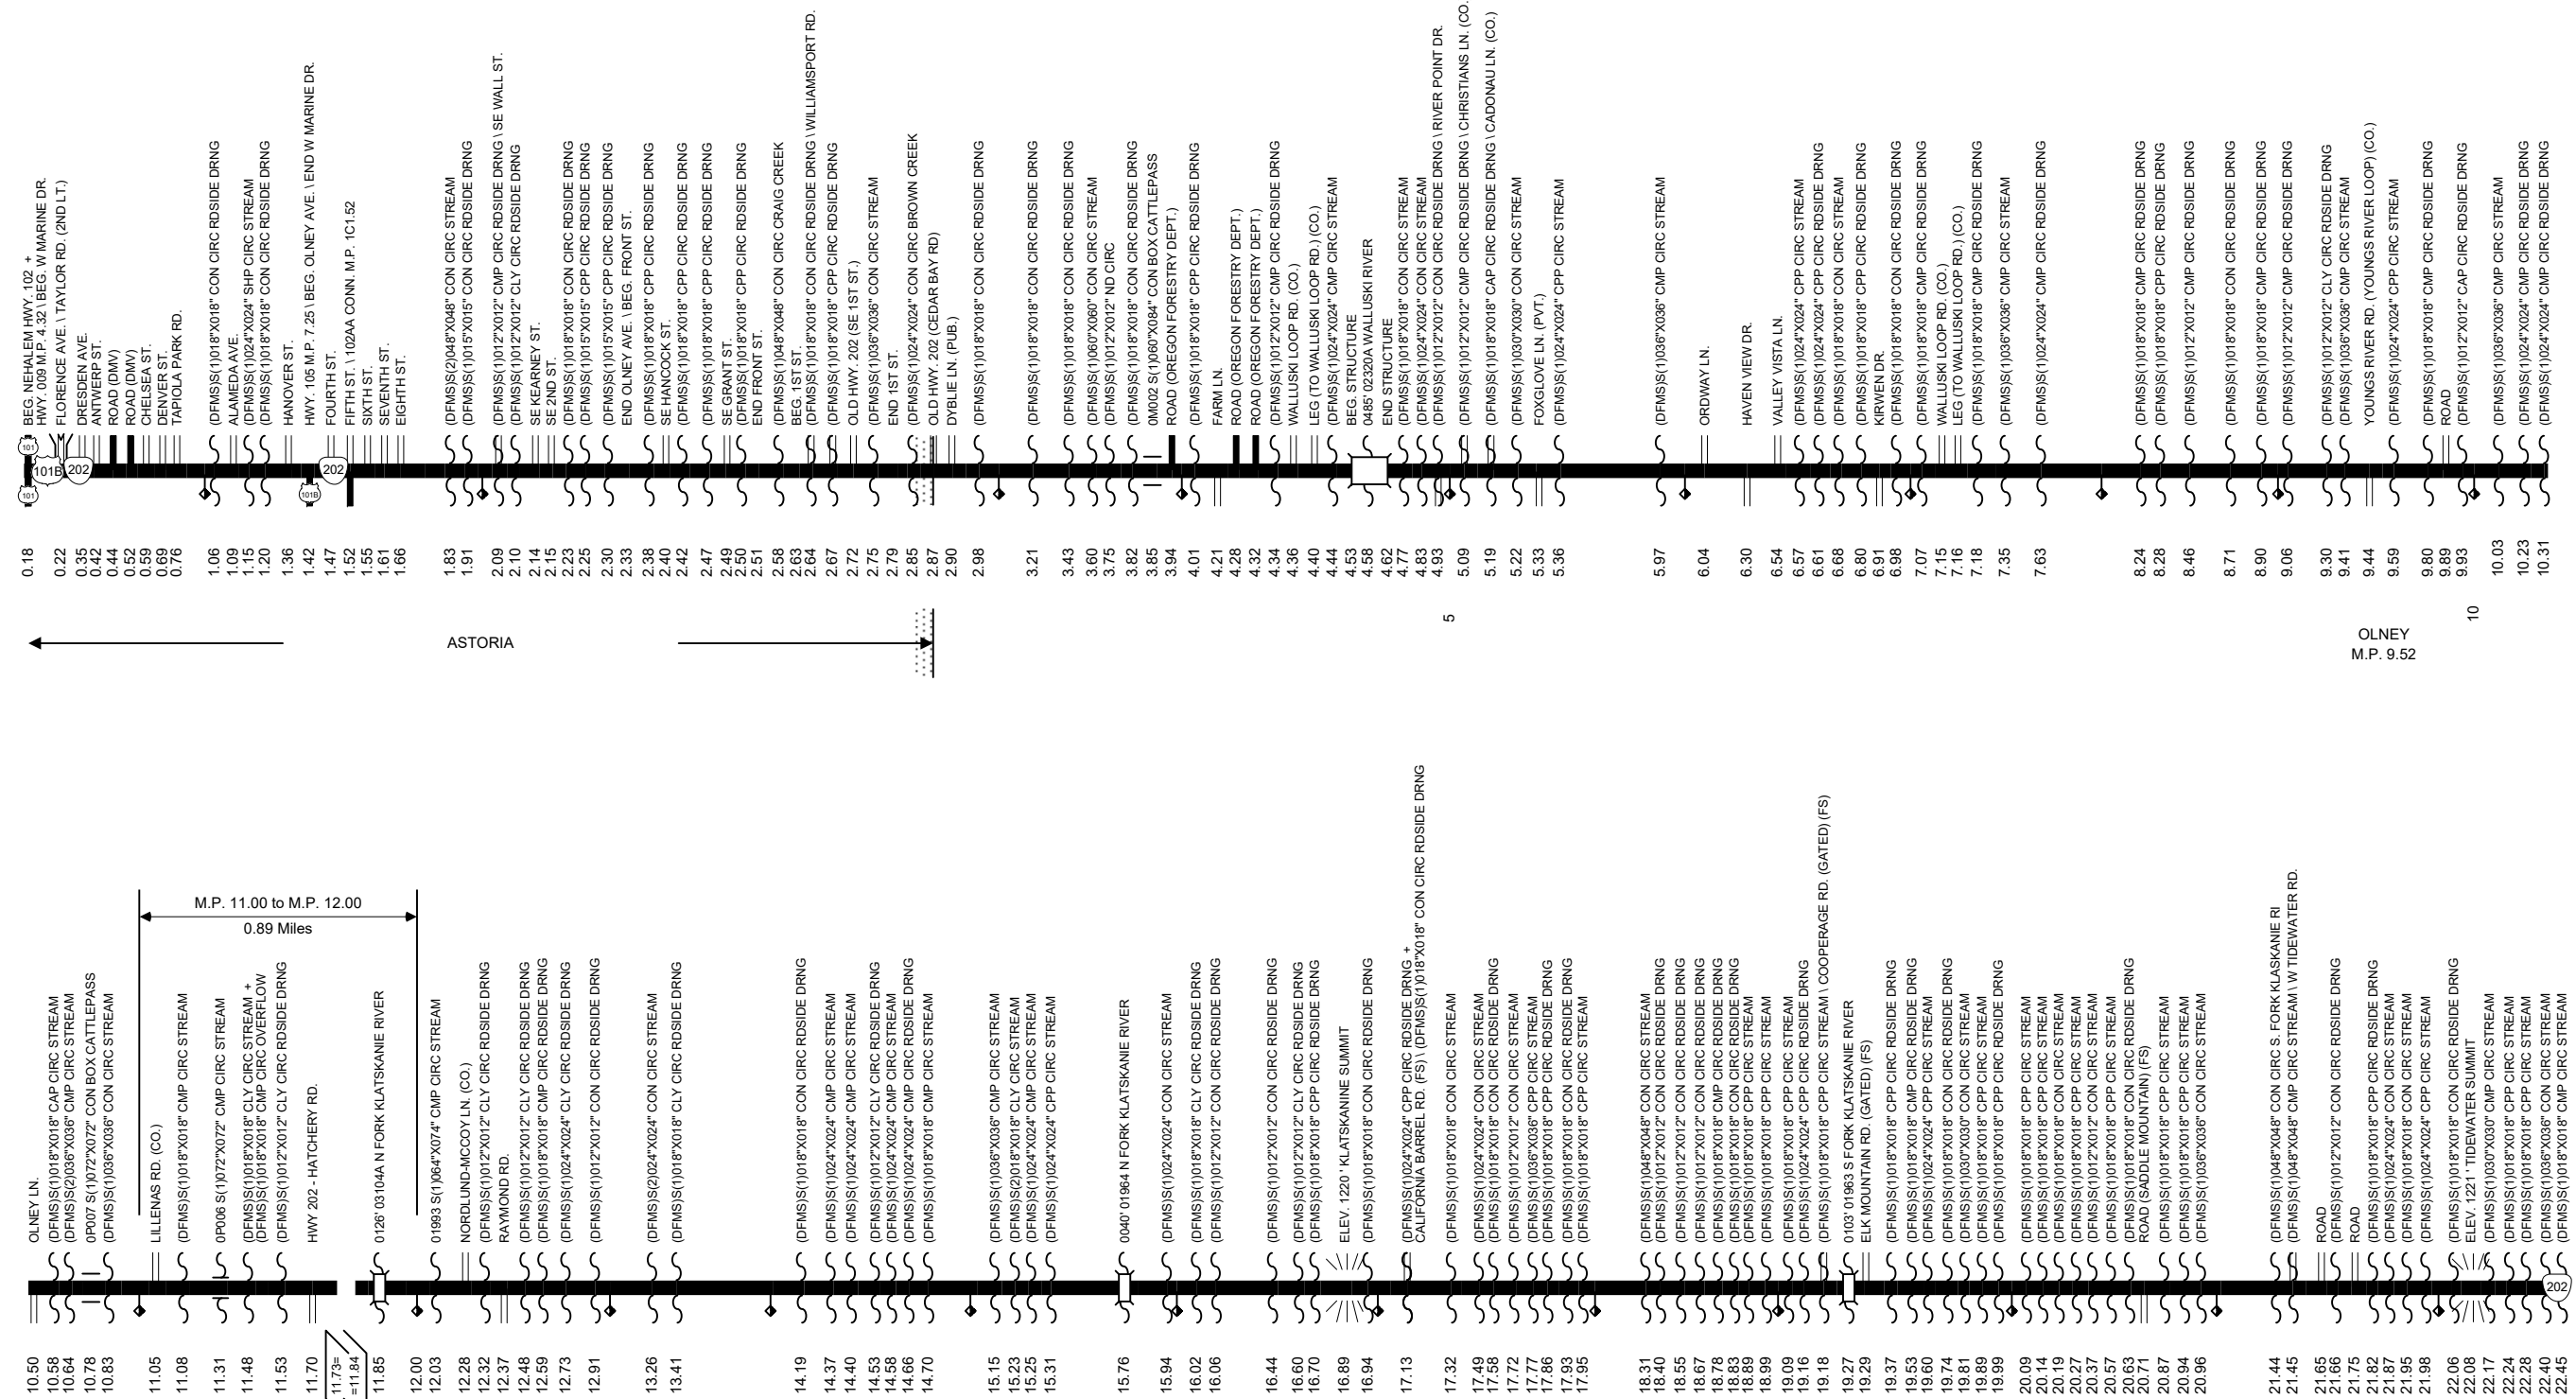

Region 2 District 1

NEHALEM HIGHWAY No. 102

Region 2 District 1

NEHALEM HIGHWAY No. 102

Region 2 District 1

NEHALEM HIGHWAY No. 102

Region 2 District 1

NEHALEM HIGHWAY No. 102

Region 2 District 1

NEHALEM HIGHWAY No. 102

Legend

- State Highway No. 102
- State Highways
- County Boundaries
- City Limits

- Interstate, US Route, State Route Markers
- State Highways

0 3.5 7 14 Miles

The same information displayed on the Straightline Charts is updated monthly and available in tabular form on ODOT's Internet site. Use the Highway Inventory Summary report for more detailed information.

<https://www.oregon.gov/ODOT/DATA/Pages/Road-Assets-Mileage.aspx>

NOTE: Milepoints on Straightline Chart are not to scale.

Note:
Jurisdiction of intersecting local roads as of:

Clatsop County	2016
Columbia County	2016
Washington County	2016