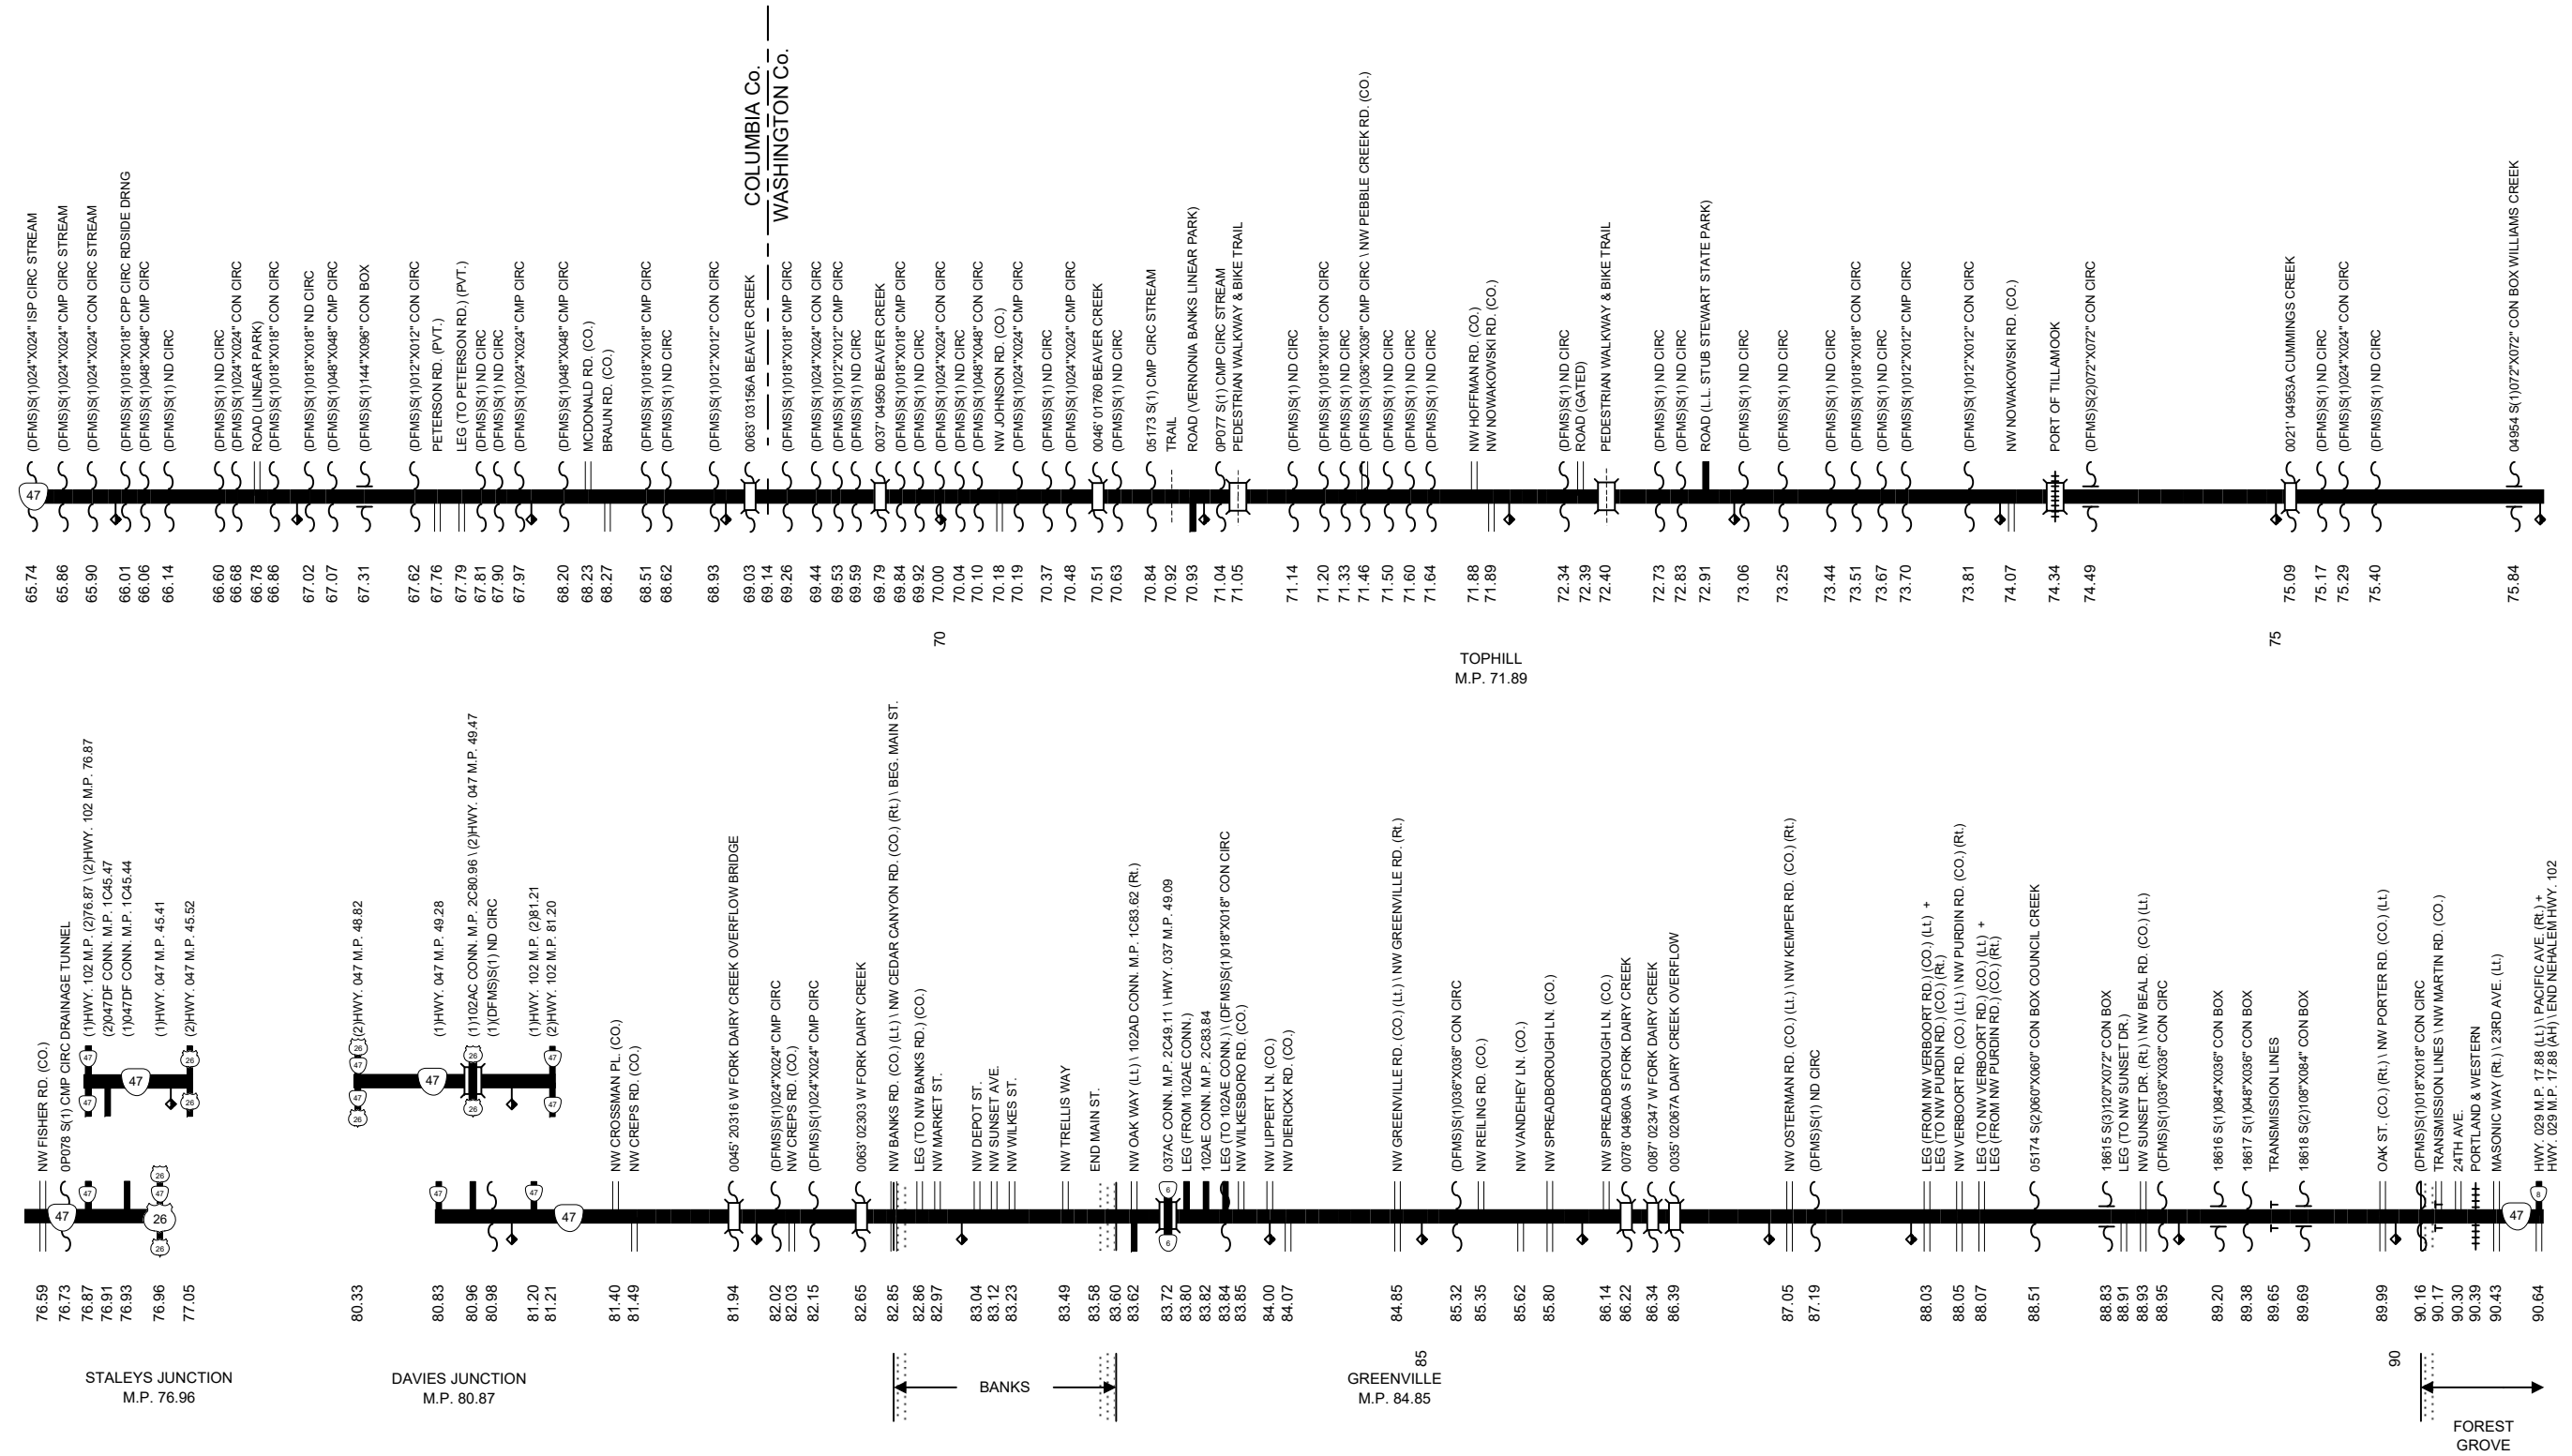

Region 2 District 1

NEHALEM HIGHWAY No. 102

Region 2 District 1

NEHALEM HIGHWAY No. 102

Region 2 District 1

NEHALEM HIGHWAY No. 102

Region 2 District 1

NEHALEM HIGHWAY No. 102

Region 2 District 1

NEHALEM HIGHWAY No. 102

Legend

- State Highway No. 102
- State Highways
- County Boundaries
- City Limits

- Interstate, US Route, State Route Markers
- State Highways

0 3.5 7 14 Miles

The same information displayed on the Straightline Charts is updated monthly and available in tabular form on ODOT's Internet site. Use the Highway Inventory Summary report for more detailed information.

<https://www.oregon.gov/ODOT/DATA/Pages/Road-Assets-Mileage.aspx>

NOTE: Milepoints on Straightline Chart are not to scale.

Note:
Jurisdiction of intersecting local roads as of:

Clatsop County	2016
Columbia County	2016
Washington County	2016

Region 2 District 1

NEHALEM HIGHWAY No. 102

Sheet 6 of 6
February 2016