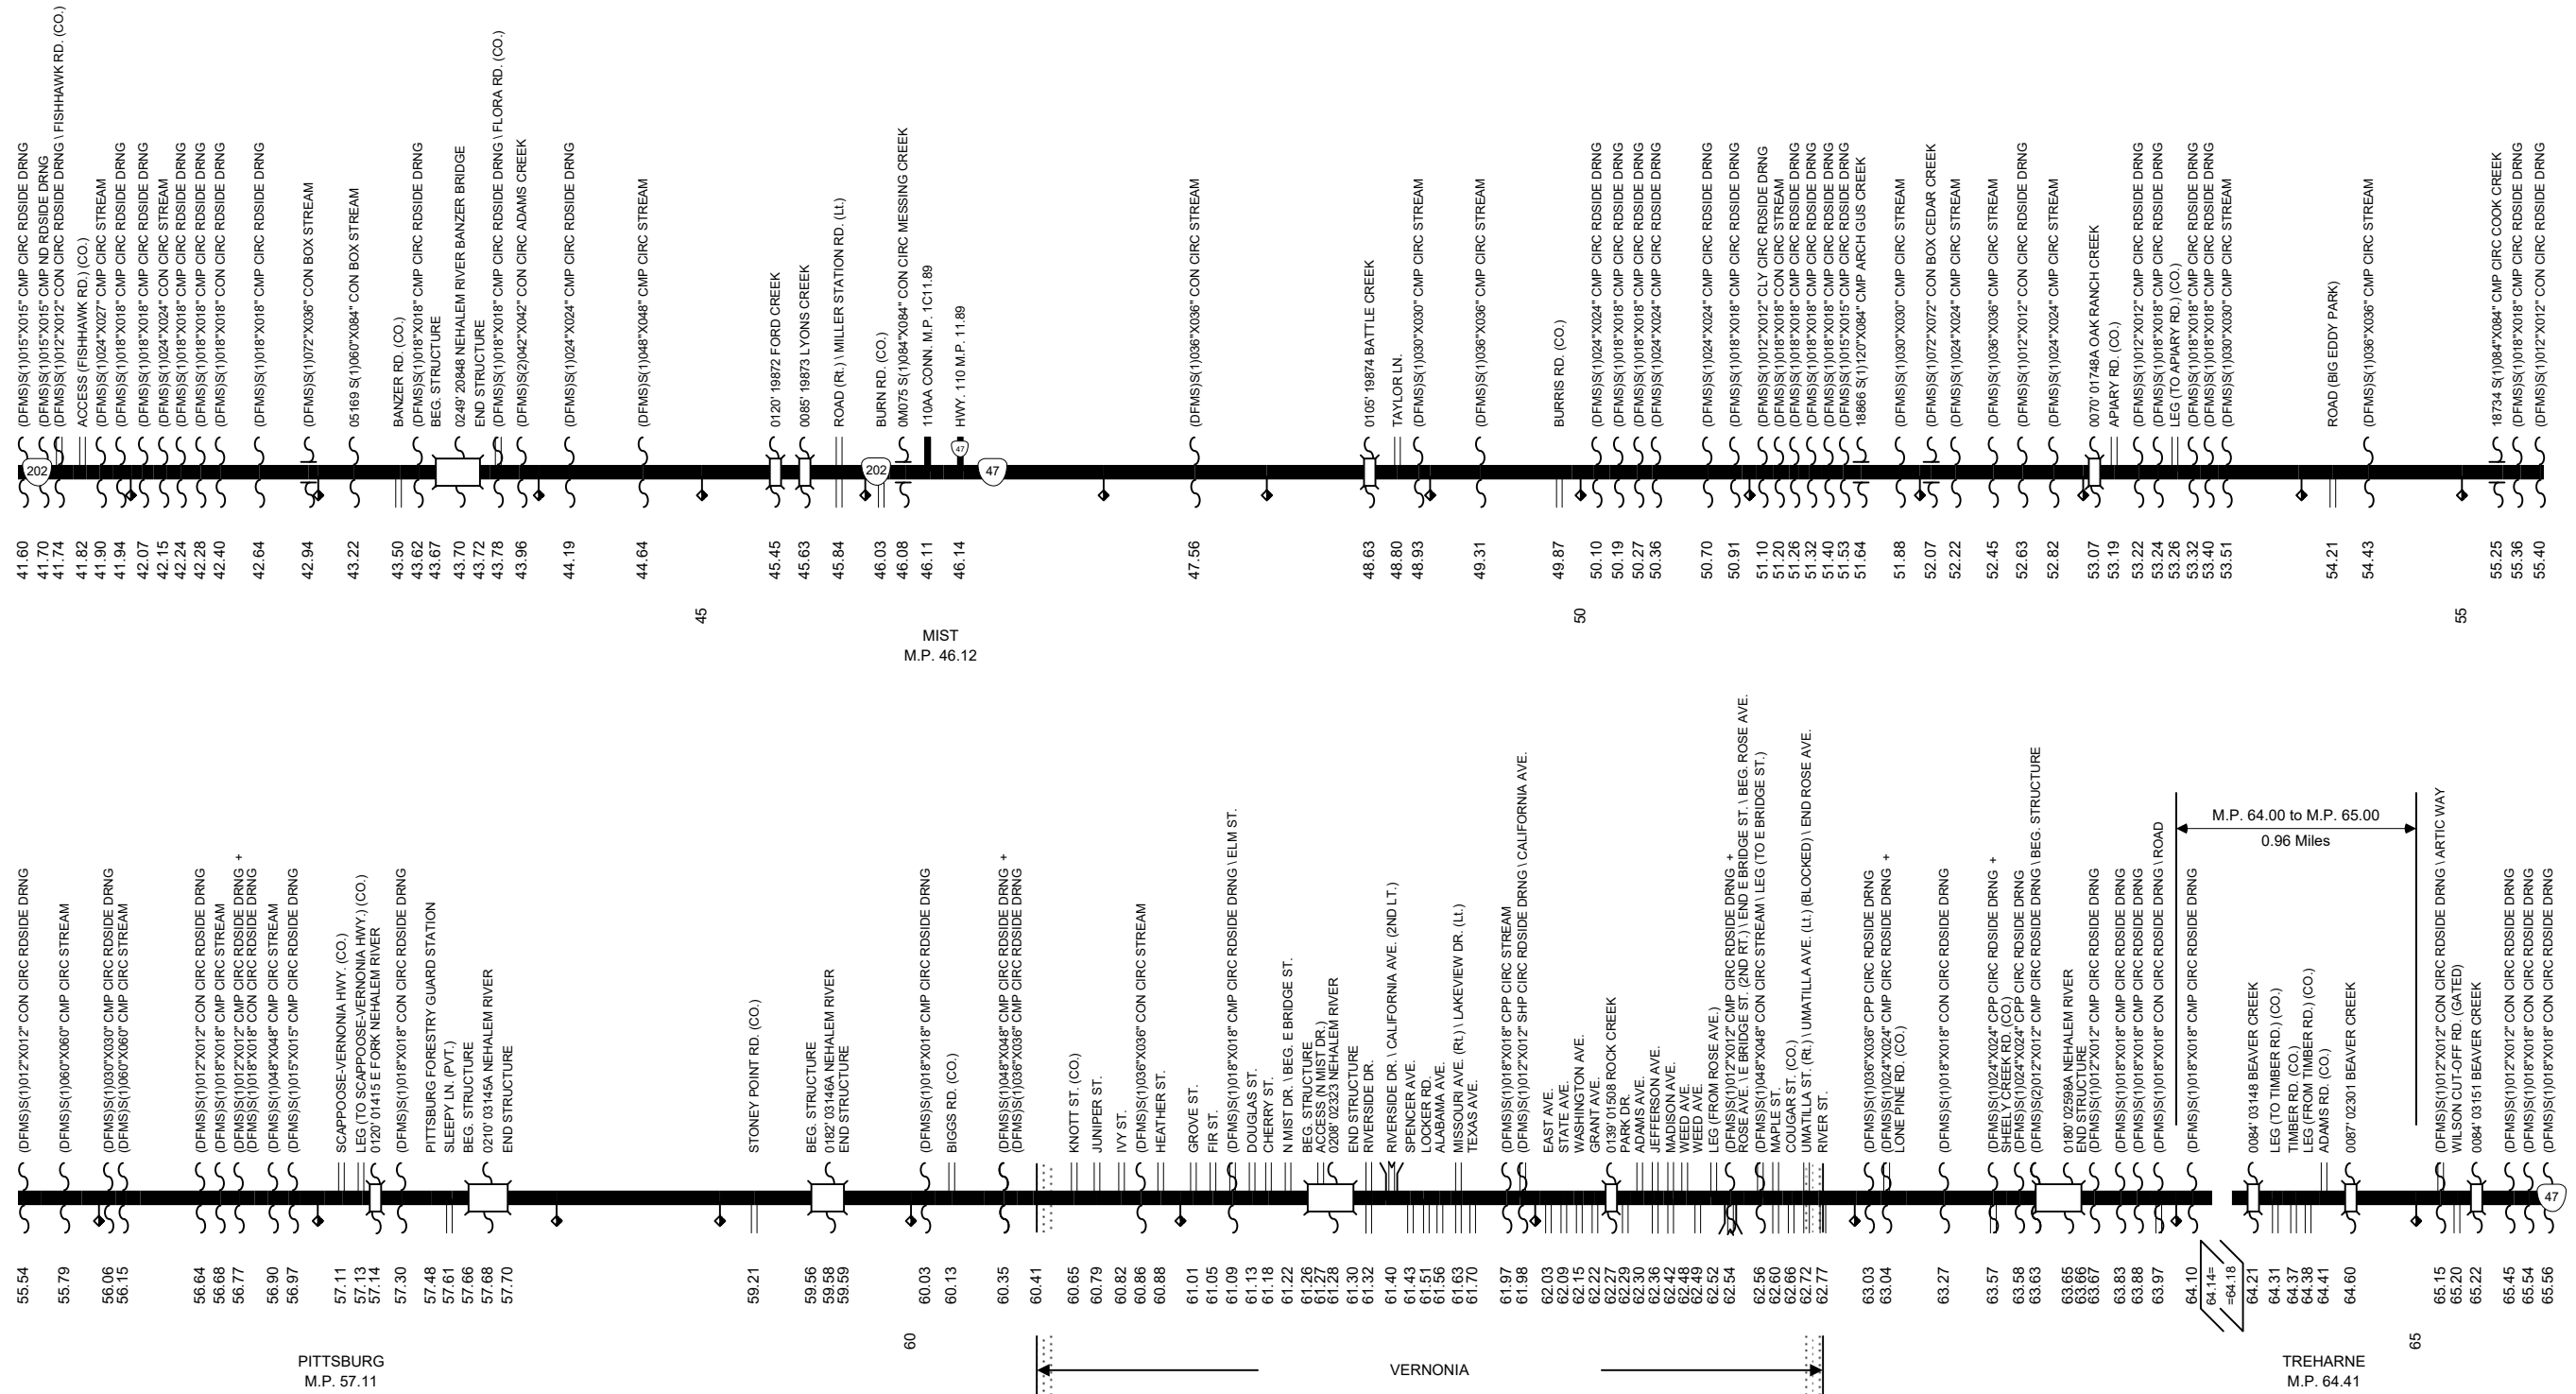

Region 2 District 1

NEHALEM HIGHWAY No. 102

Region 2 District 1

NEHALEM HIGHWAY No. 102

Region 2 District 1

NEHALEM HIGHWAY No. 102

Region 2 District 1

NEHALEM HIGHWAY No. 102

Region 2 District 1

NEHALEM HIGHWAY No. 102

Legend

- State Highway No. 102
- State Highways
- County Boundaries
- City Limits

- Interstate, US Route, State Route Markers
- State Highways

0 3.5 7 14 Miles

The same information displayed on the Straightline Charts is updated monthly and available in tabular form on ODOT's Internet site. Use the Highway Inventory Summary report for more detailed information.

<https://www.oregon.gov/ODOT/DATA/Pages/Road-Assets-Mileage.aspx>

NOTE: Milepoints on Straightline Chart are not to scale.

Note:
Jurisdiction of intersecting local roads as of:

Clatsop County	2016
Columbia County	2016
Washington County	2016

Region 2 District 1

NEHALEM HIGHWAY No. 102

Sheet 6 of 6
February 2016