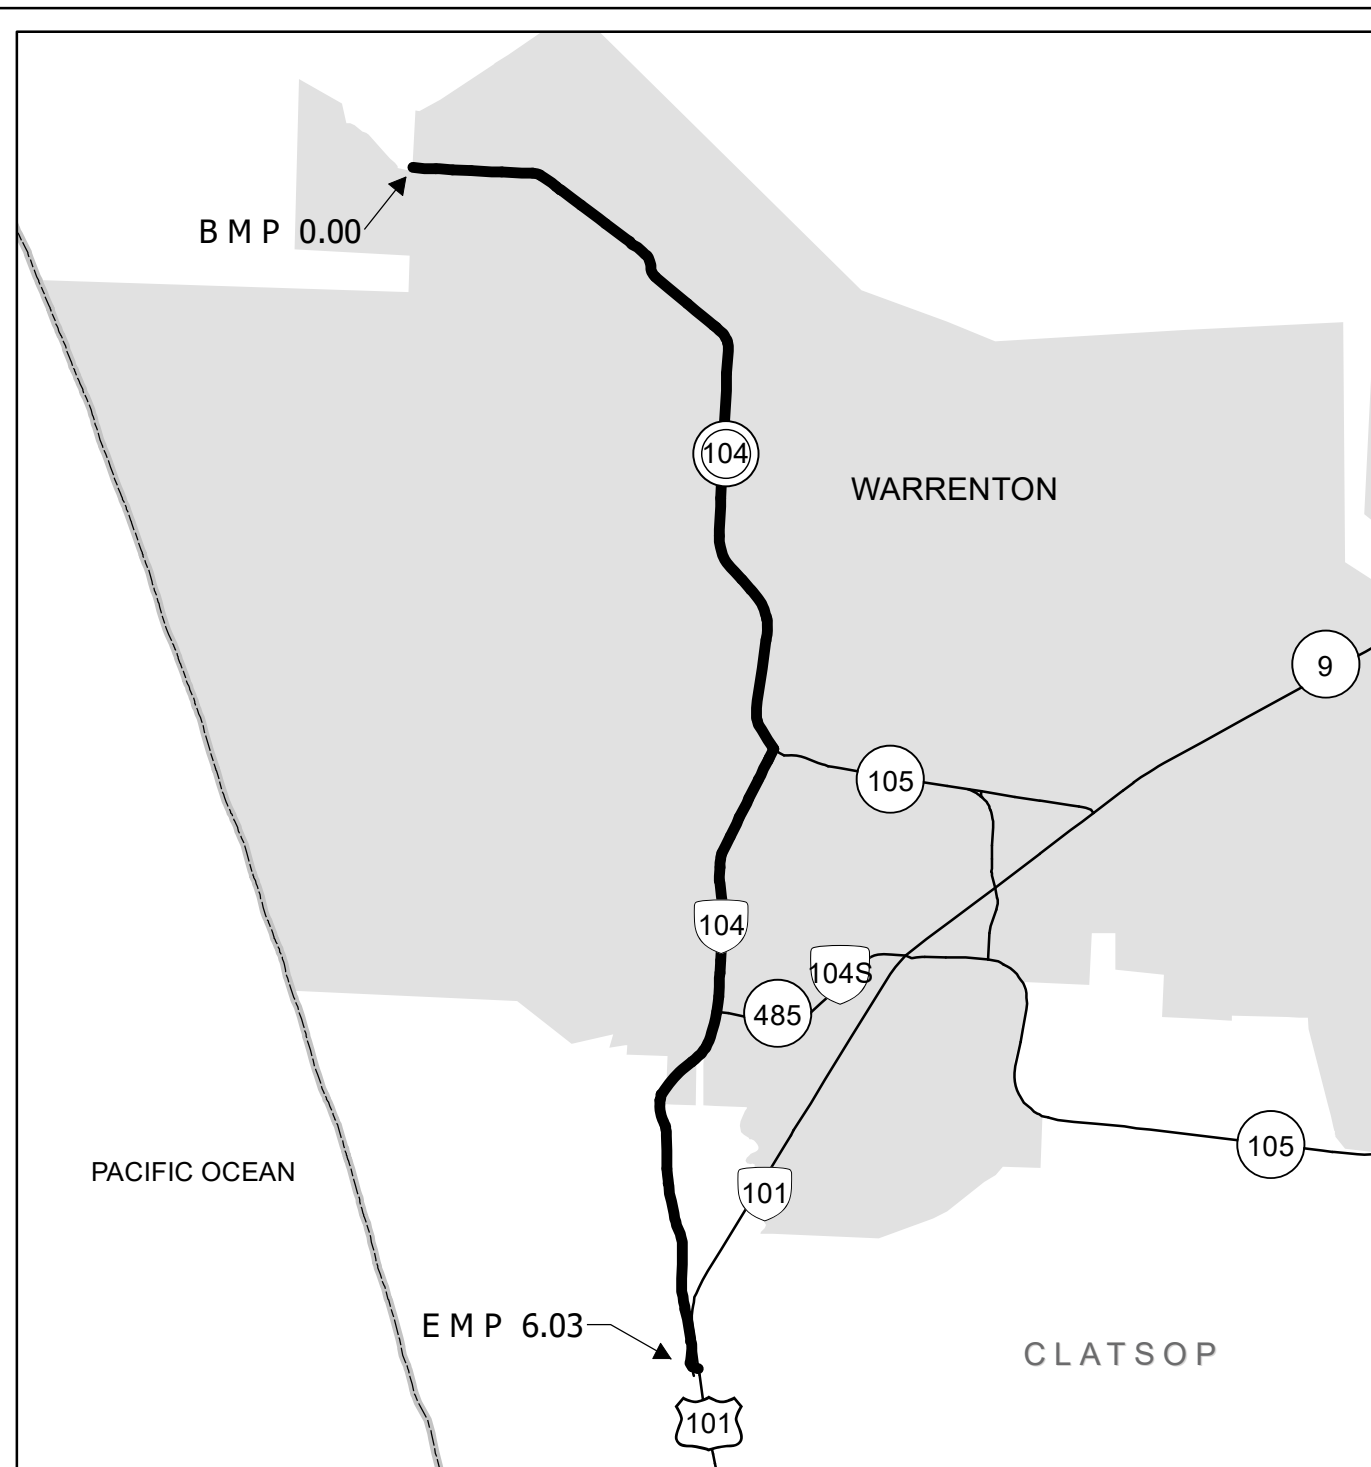

# Region 2 District 1

# FORT STEVENS HIGHWAY No. 104

**Legend**

- State Highway No. 104
- State Highways
- County Boundaries
- City Limits

	Interstate, US Route, State Route Markers
	State Highways

0 0.325 0.65 1.3 Miles

The same information displayed on the Straightline Charts is updated monthly and available in tabular form on ODOT's Internet site. Use the Highway Inventory Summary report for more detailed information.

<https://www.oregon.gov/ODOT/DATA/Pages/Road-Assets-Mileage.aspx>

NOTE: Milepoints on Straightline Chart are not to scale.

Note:

Jurisdiction of intersecting local roads as of:

Clatsop County 2015