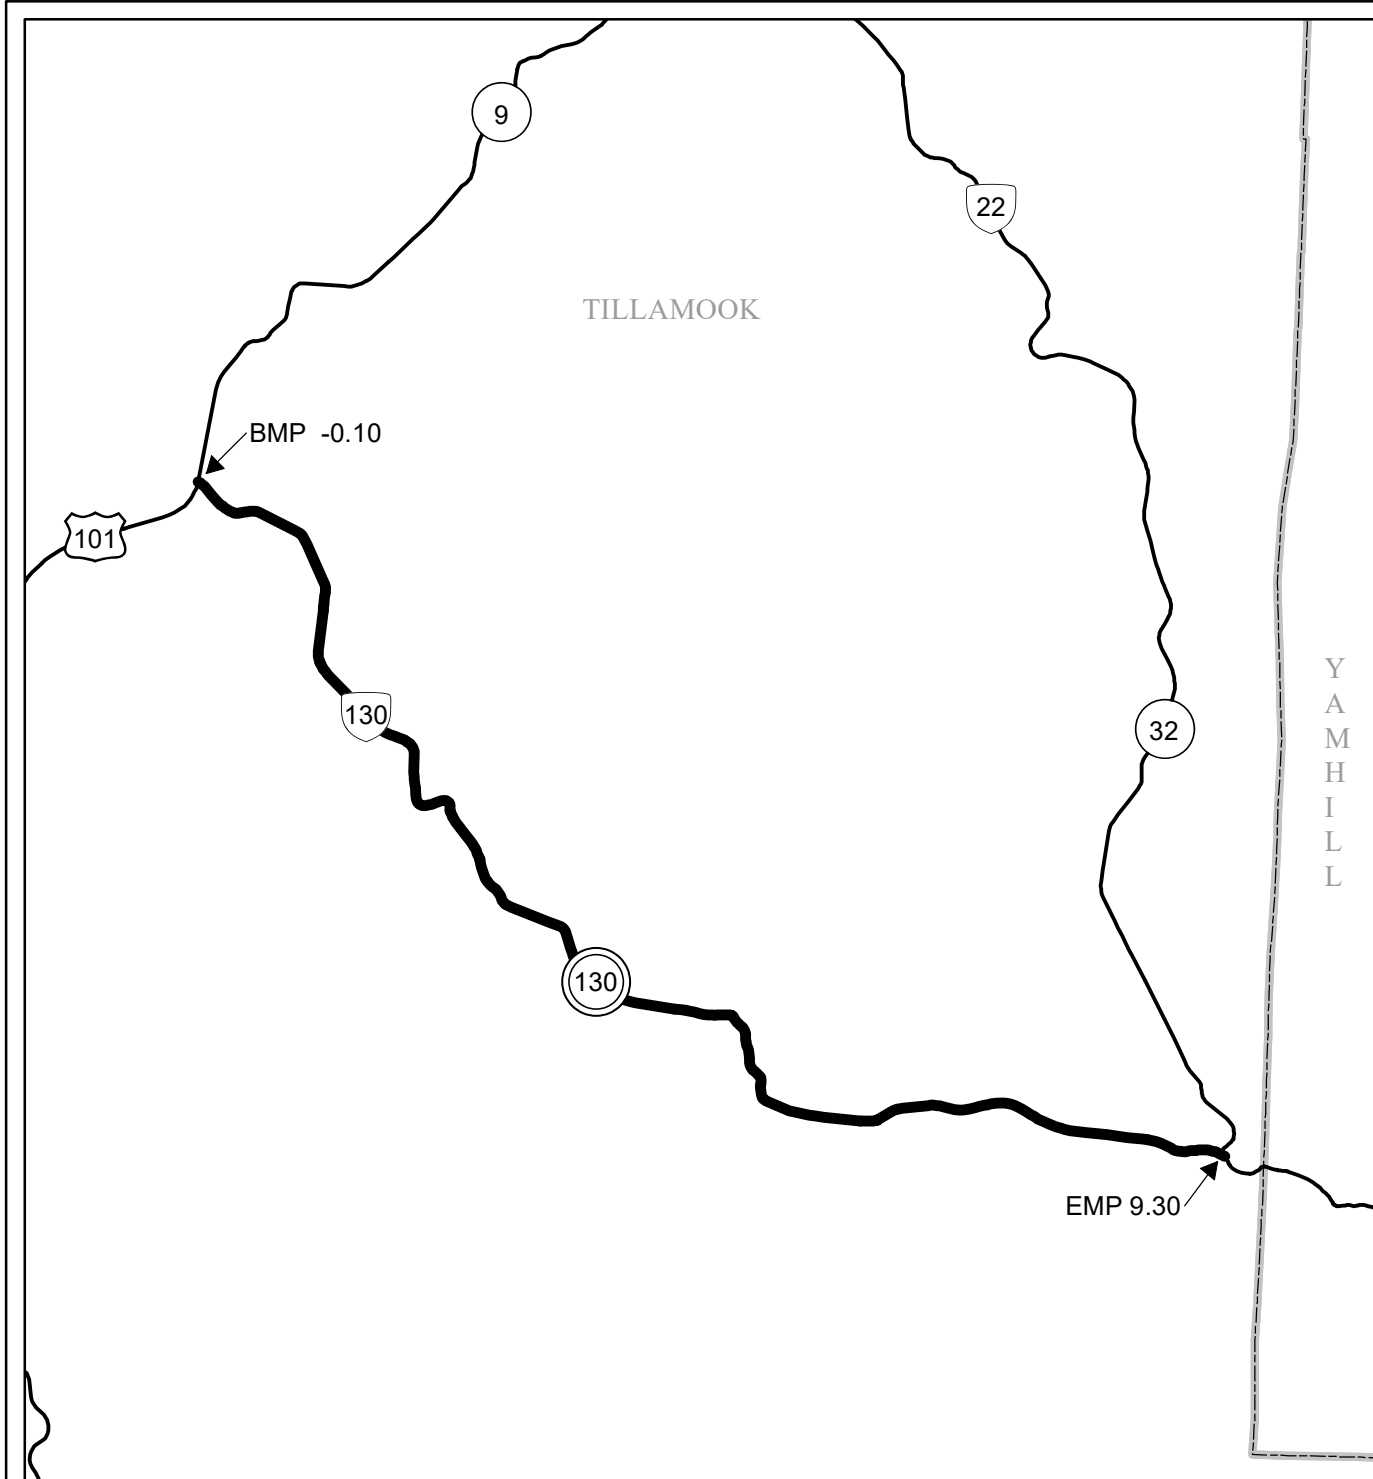

Region 2 District 1

LITTLE NESTUCCA HIGHWAY No. 130

Legend

- State Highway No. 130
- State Highways
- County Boundaries
- City Limits
- Interstate, US Route, State Route Markers
- State Highways

0 0.5 1 2 Miles

The same information displayed on the Straightline Charts is updated monthly and available in tabular form on ODOT's Internet site. Use the Highway Inventory Summary report for more detailed information.
<https://www.oregon.gov/ODOT/DATA/Pages/Road-Assets-Mileage.aspx>
 NOTE: Milepoints on Straightline Chart are not to scale.

Note:
 Jurisdiction of intersecting local roads as of: Tillamook County 2015