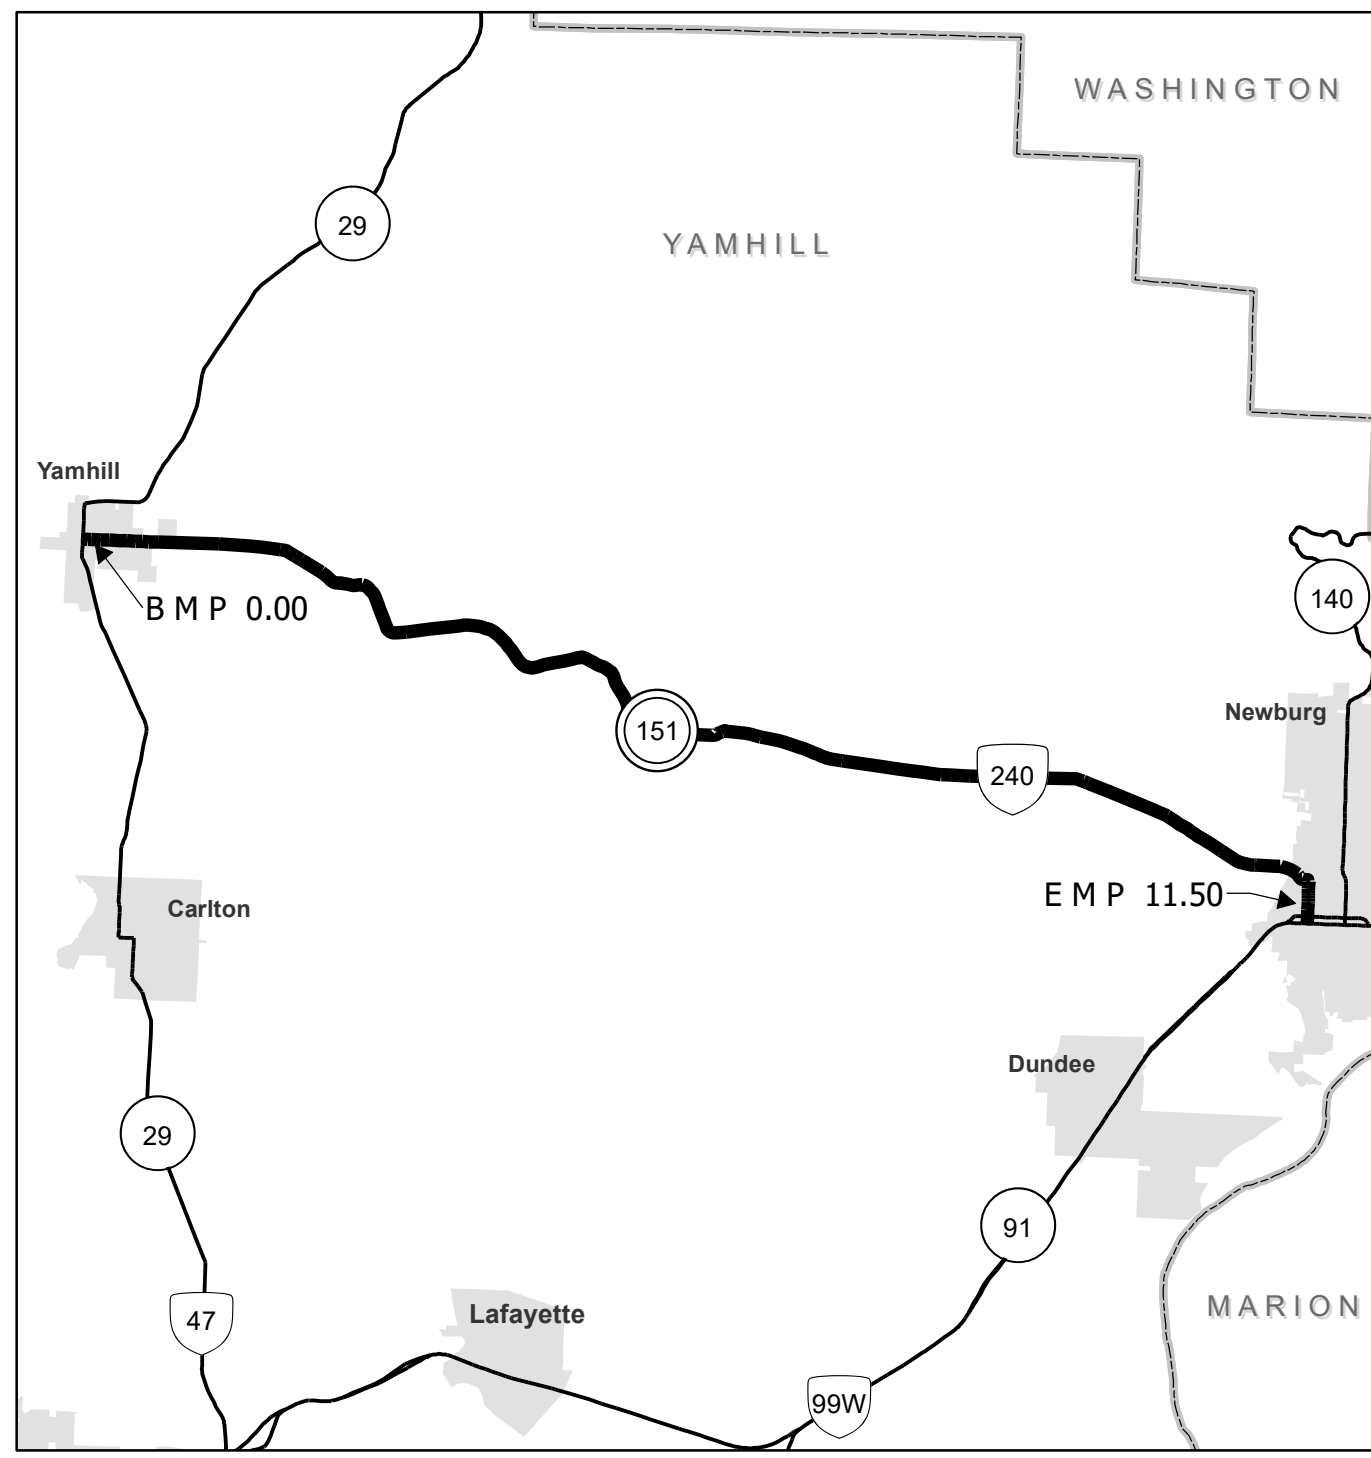

Region 2 District 3

YAMHILL-NEWBERG HIGHWAY No. 151

Sheet 1 of 2
July 2015

Region 2 District 3

YAMHILL-NEWBERG HIGHWAY No. 151

Sheet 2 of 2
July 2015

- Legend**
- State Highway No. 151
 - State Highways
 - City Limits
 - County Boundaries

			Interstate, US Route, State Route Markers
			State Highways

The same information displayed on the Straightline Charts is updated monthly and available in tabular form on ODOT's Internet site. Use the Highway Inventory Summary report for more detailed information.
<https://www.oregon.gov/ODOT/DATA/Pages/Road-Assets-Mileage.aspx>
 NOTE: Milepoints on Straightline Chart are not to scale.

Note:
Jurisdiction of intersecting local roads as of:

Yamhill County 2015