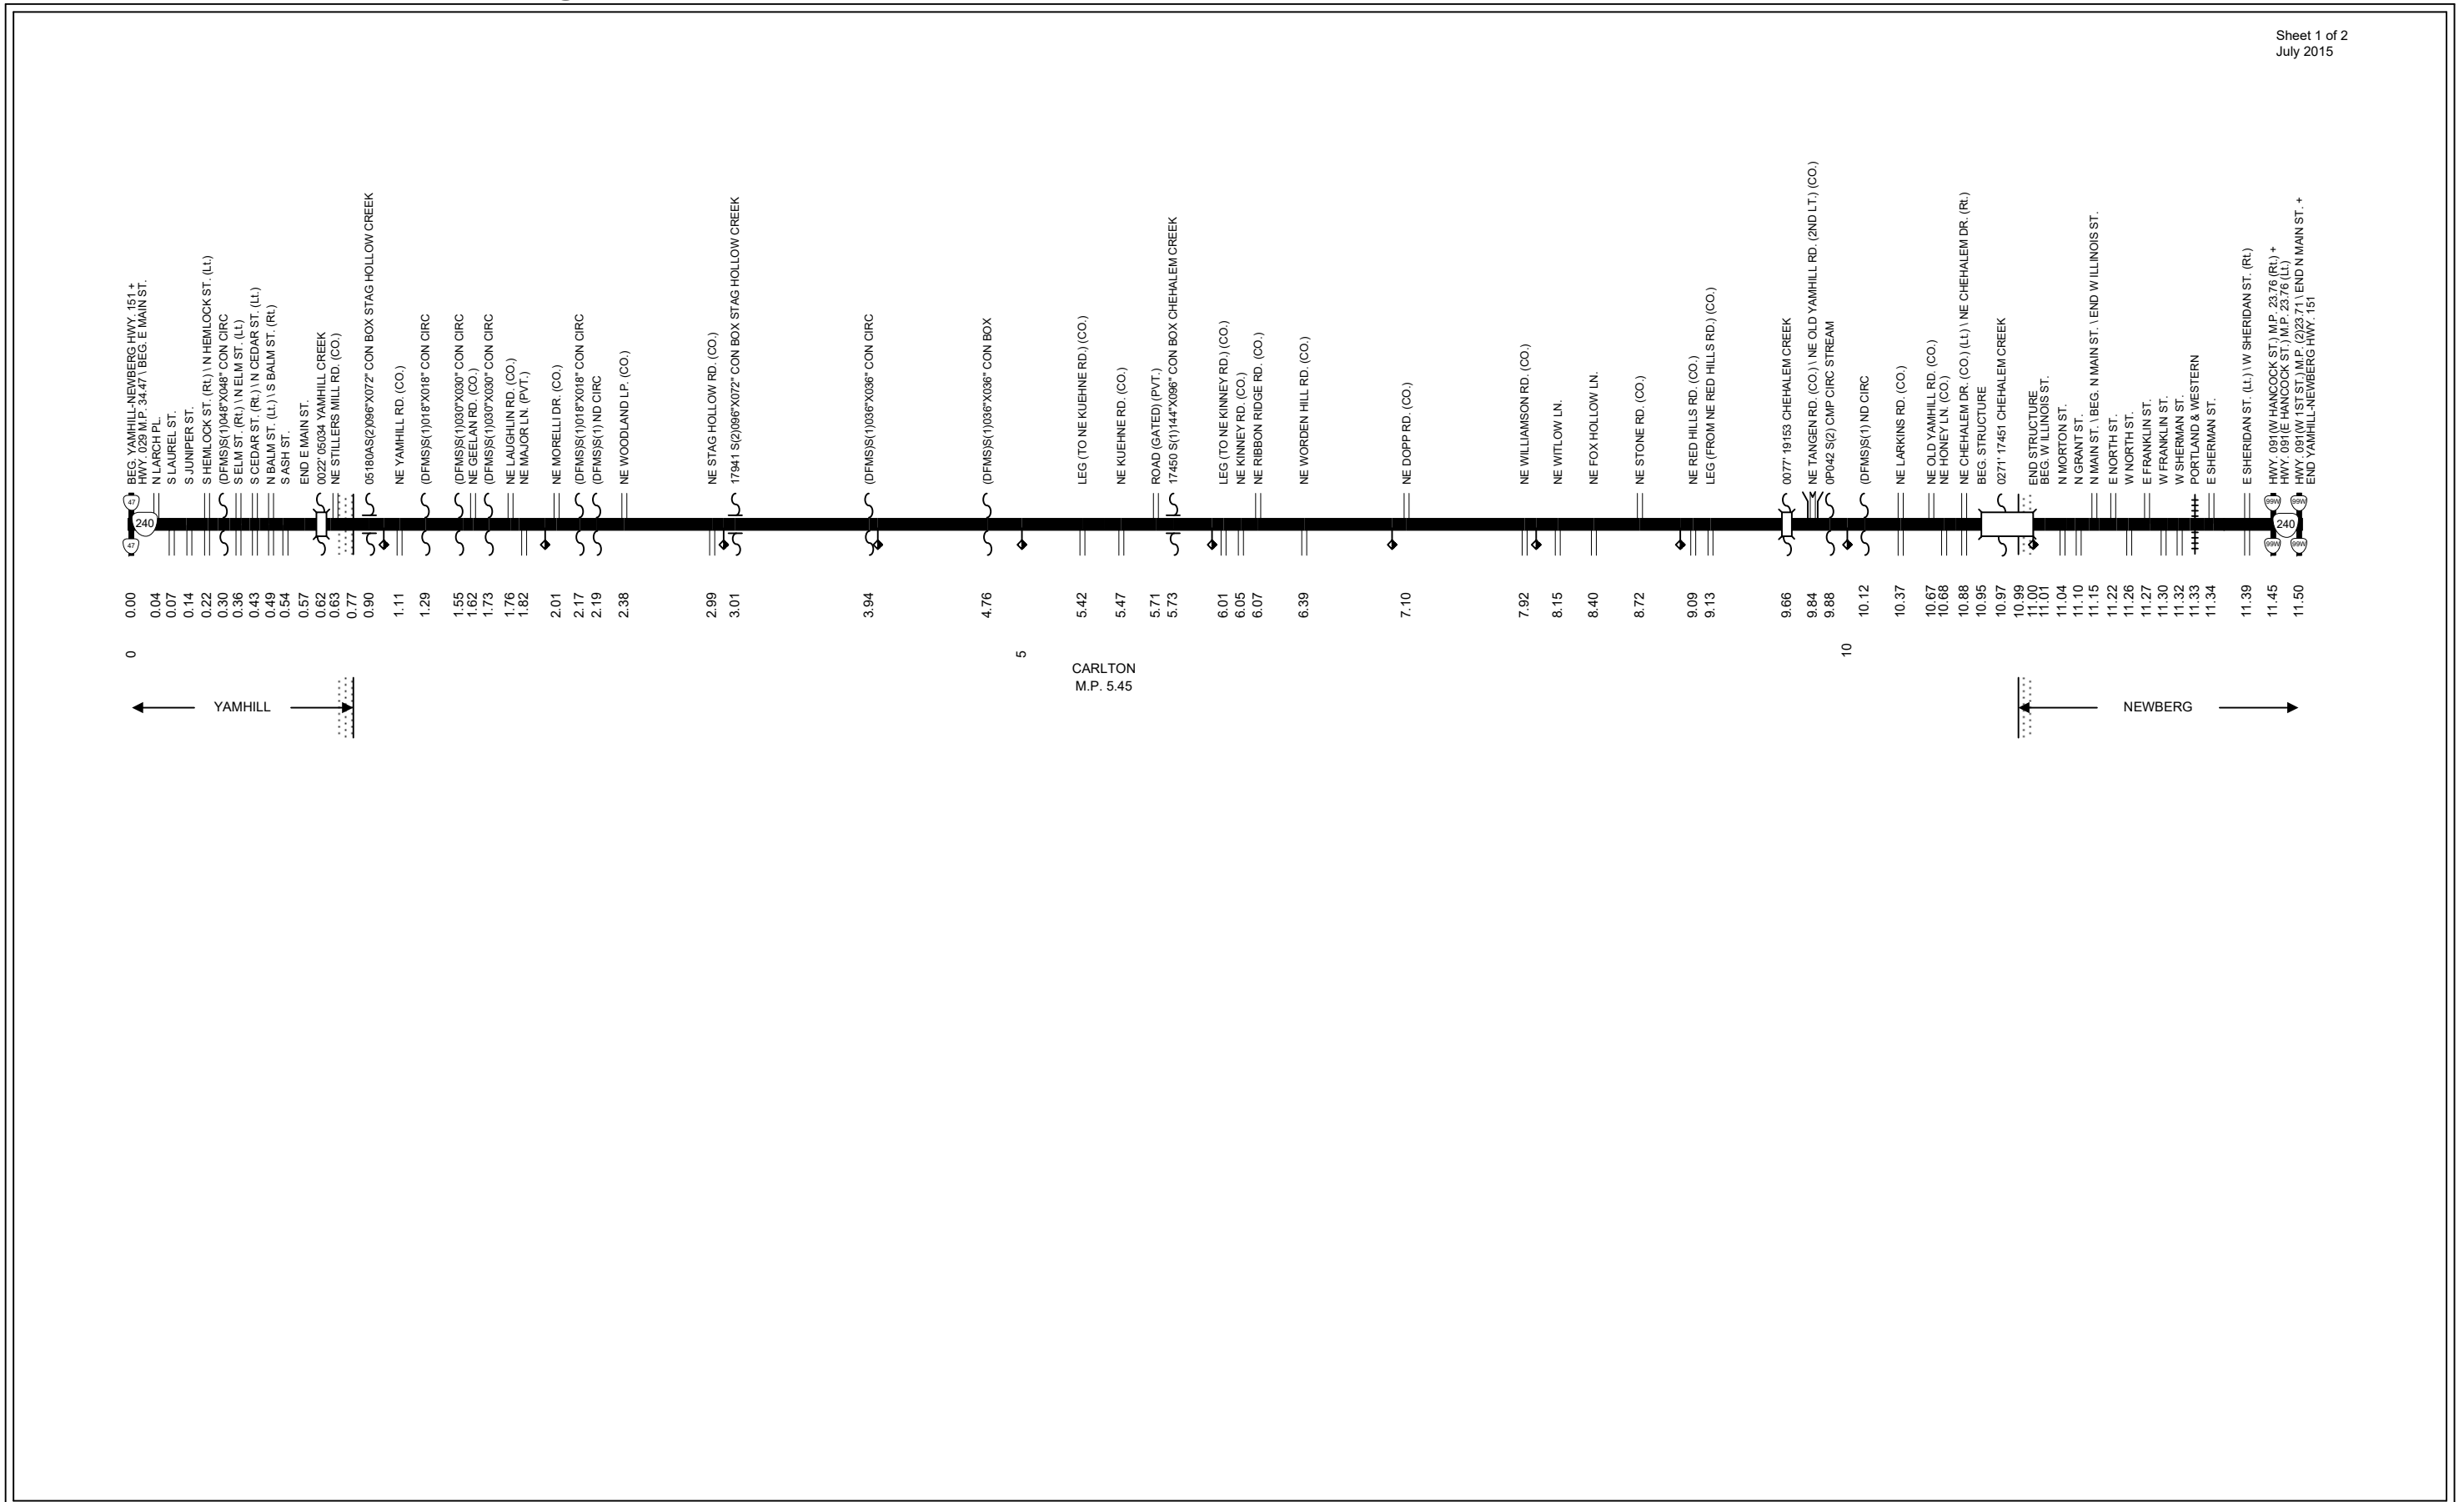

Region 2 District 3

YAMHILL-NEWBERG HIGHWAY No. 151

Sheet 1 of 2
July 2015

Region 2 District 3

YAMHILL-NEWBERG HIGHWAY No. 151

Sheet 2 of 2
July 2015

- Legend**
- State Highway No. 151
 - State Highways
 - City Limits
 - County Boundaries

			Interstate, US Route, State Route Markers
			State Highways

The same information displayed on the Straightline Charts is updated monthly and available in tabular form on ODOT's Internet site. Use the Highway Inventory Summary report for more detailed information.
<https://www.oregon.gov/ODOT/DATA/Pages/Road-Assets-Mileage.aspx>
 NOTE: Milepoints on Straightline Chart are not to scale.

Note:
Jurisdiction of intersecting local roads as of:

Yamhill County 2015