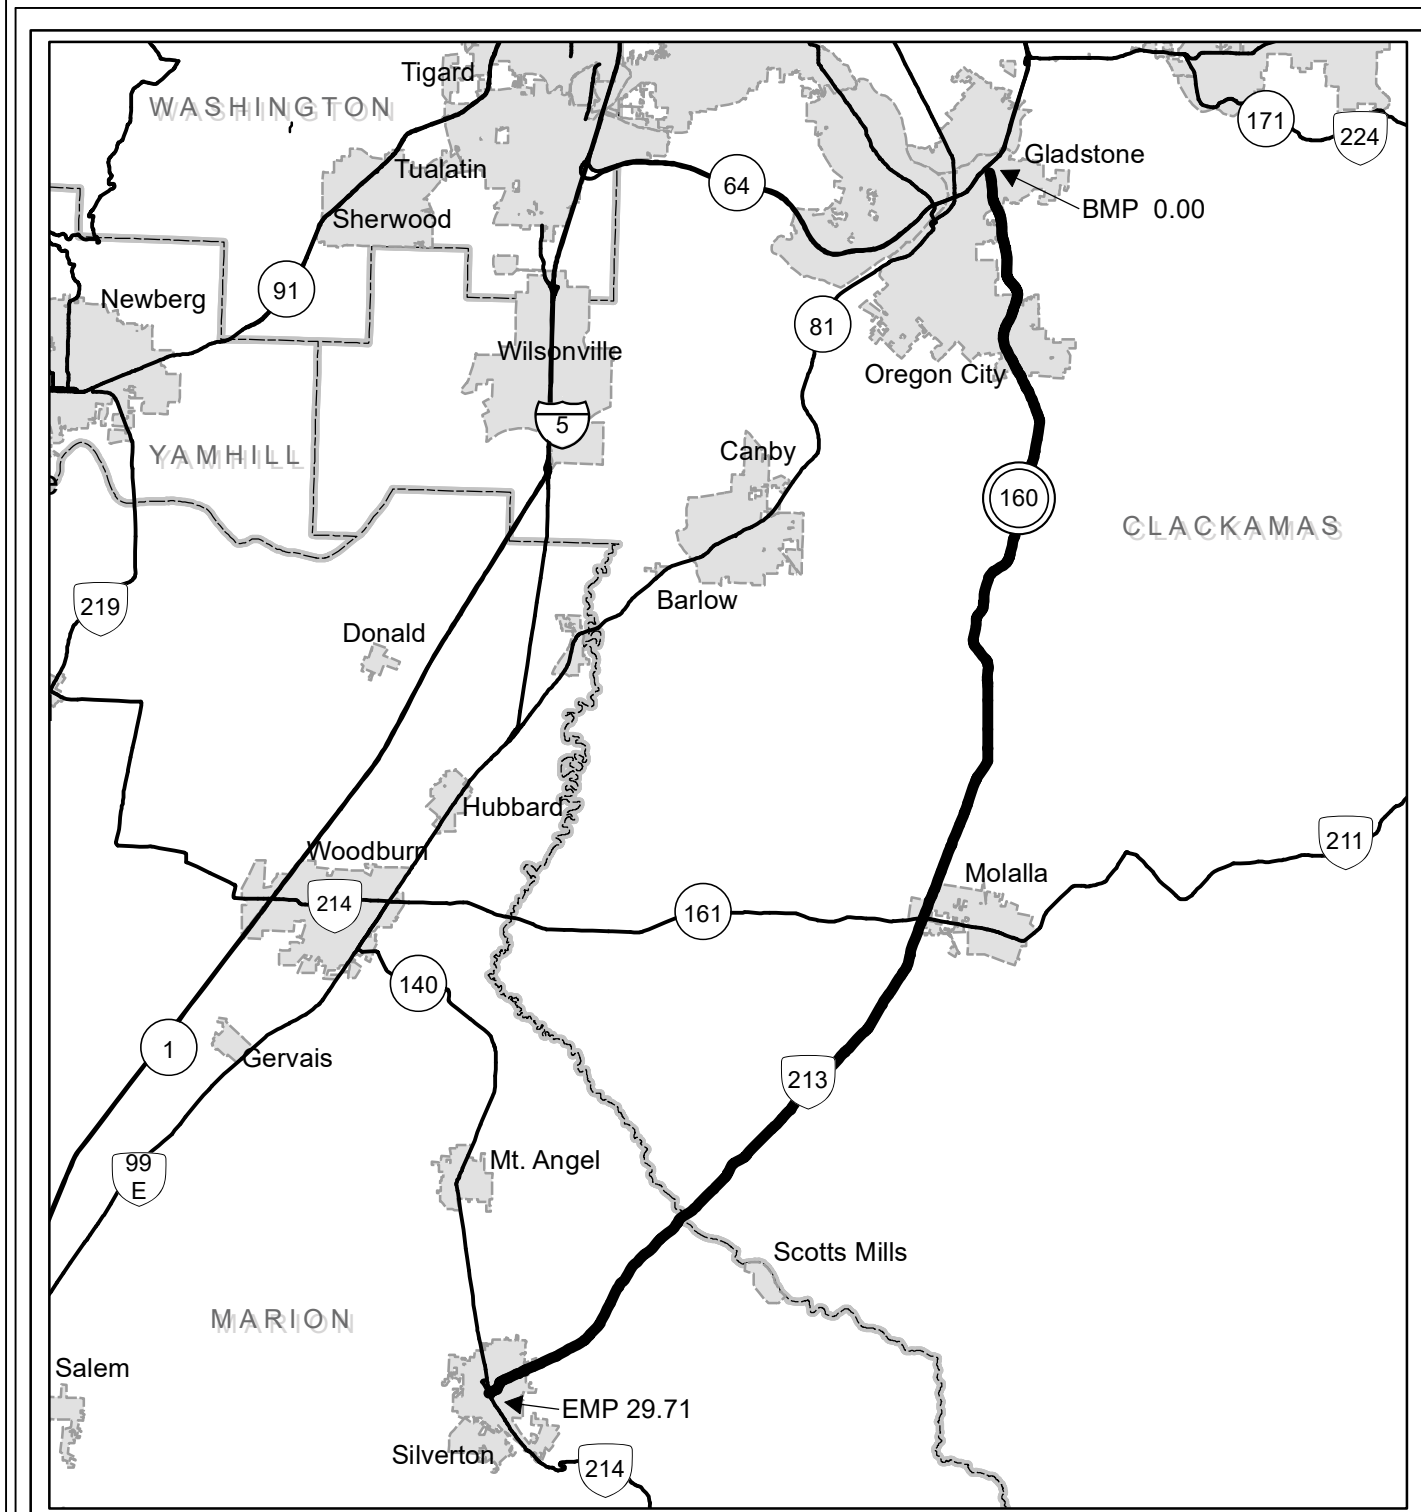

Region 2 District 3

CASCADE HWY SOUTH HIGHWAY No. 160

Sheet 2 of 3
March 2015

Legend

- State Hwy 160
- State Highways
- Non-State Roads
- City Limits
- County Boundaries

Interstate, US Route, State Route Markers

State Highways

0 2 4 8 Miles

The same information displayed on the Straightline Charts is updated monthly and available in tabular form on ODOT's Internet site. Use the Highway Inventory Summary report for more detailed information.
<https://www.oregon.gov/ODOT/DATA/Pages/Road-Assets-Mileage.aspx>
 NOTE: Milepoints on Straightline Chart are not to scale.

Note:
Jurisdiction of intersecting local roads as of:

Clackamas County	2014
Marion County	2012