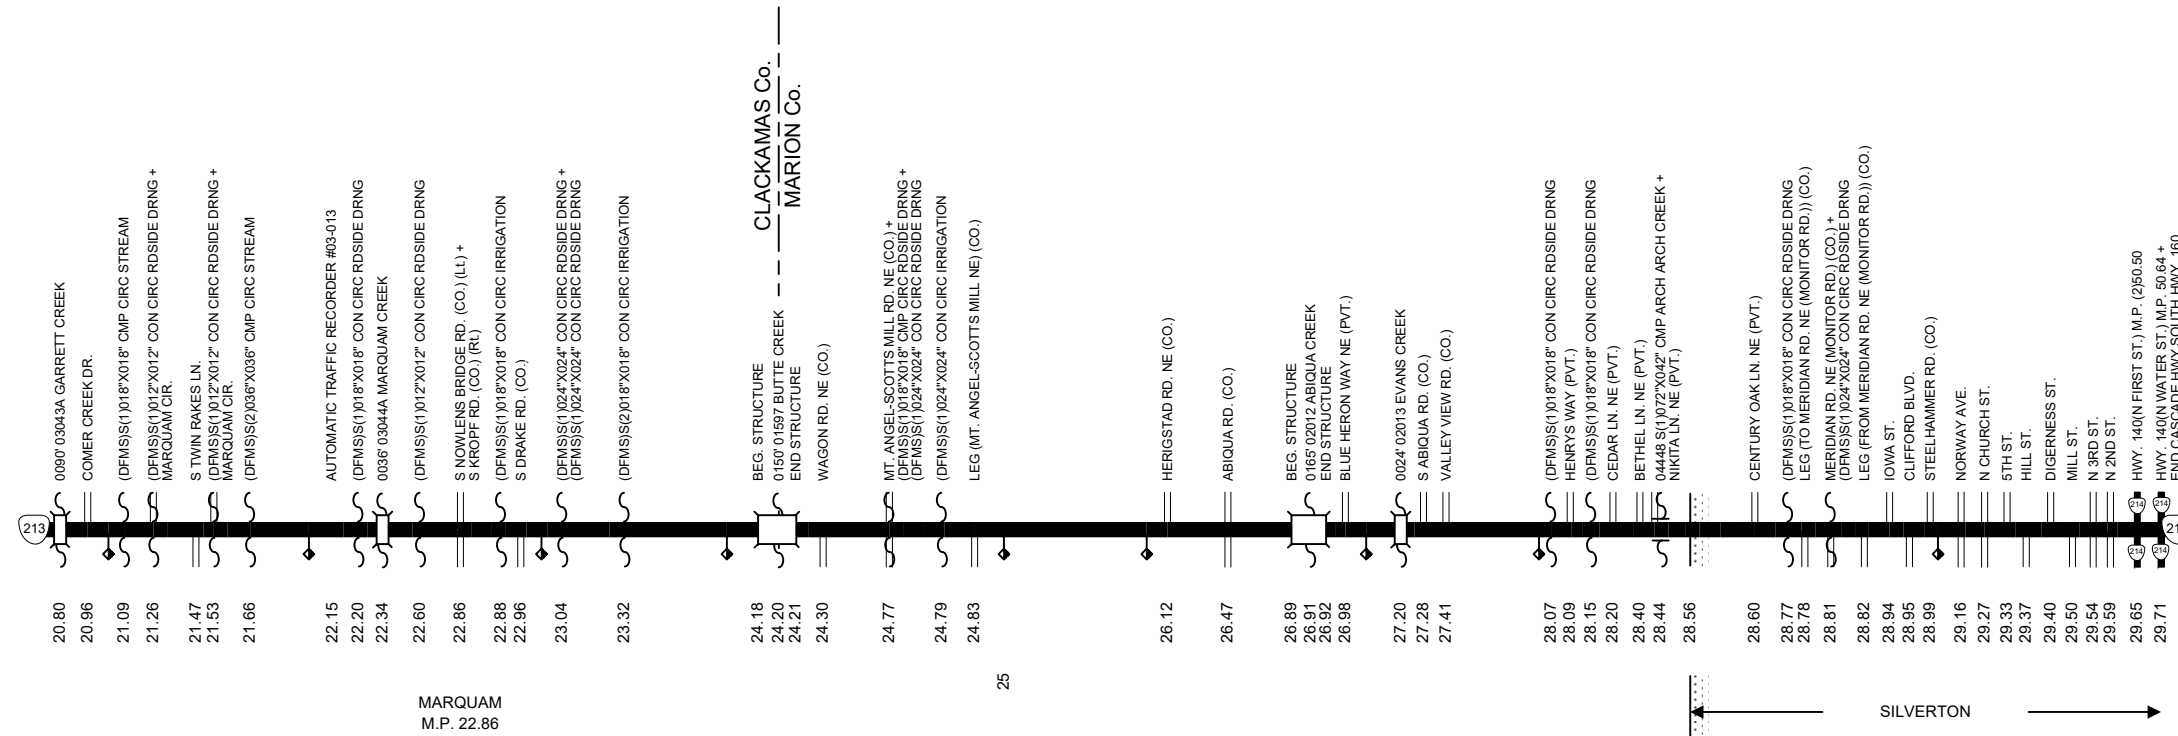

Region 2 District 3

CASCADE HWY SOUTH HIGHWAY No. 160

Sheet 2 of 3
March 2015

Legend

- State Hwy 160
- State Highways
- Non-State Roads
- City Limits
- County Boundaries

Interstate, US Route, State Route Markers

State Highways

0 2 4 8 Miles

The same information displayed on the Straightline Charts is updated monthly and available in tabular form on ODOT's Internet site. Use the Highway Inventory Summary report for more detailed information.
<https://www.oregon.gov/ODOT/DATA/Pages/Road-Assets-Mileage.aspx>
 NOTE: Milepoints on Straightline Chart are not to scale.

Note:
Jurisdiction of intersecting local roads as of:

Clackamas County	2014
Marion County	2012