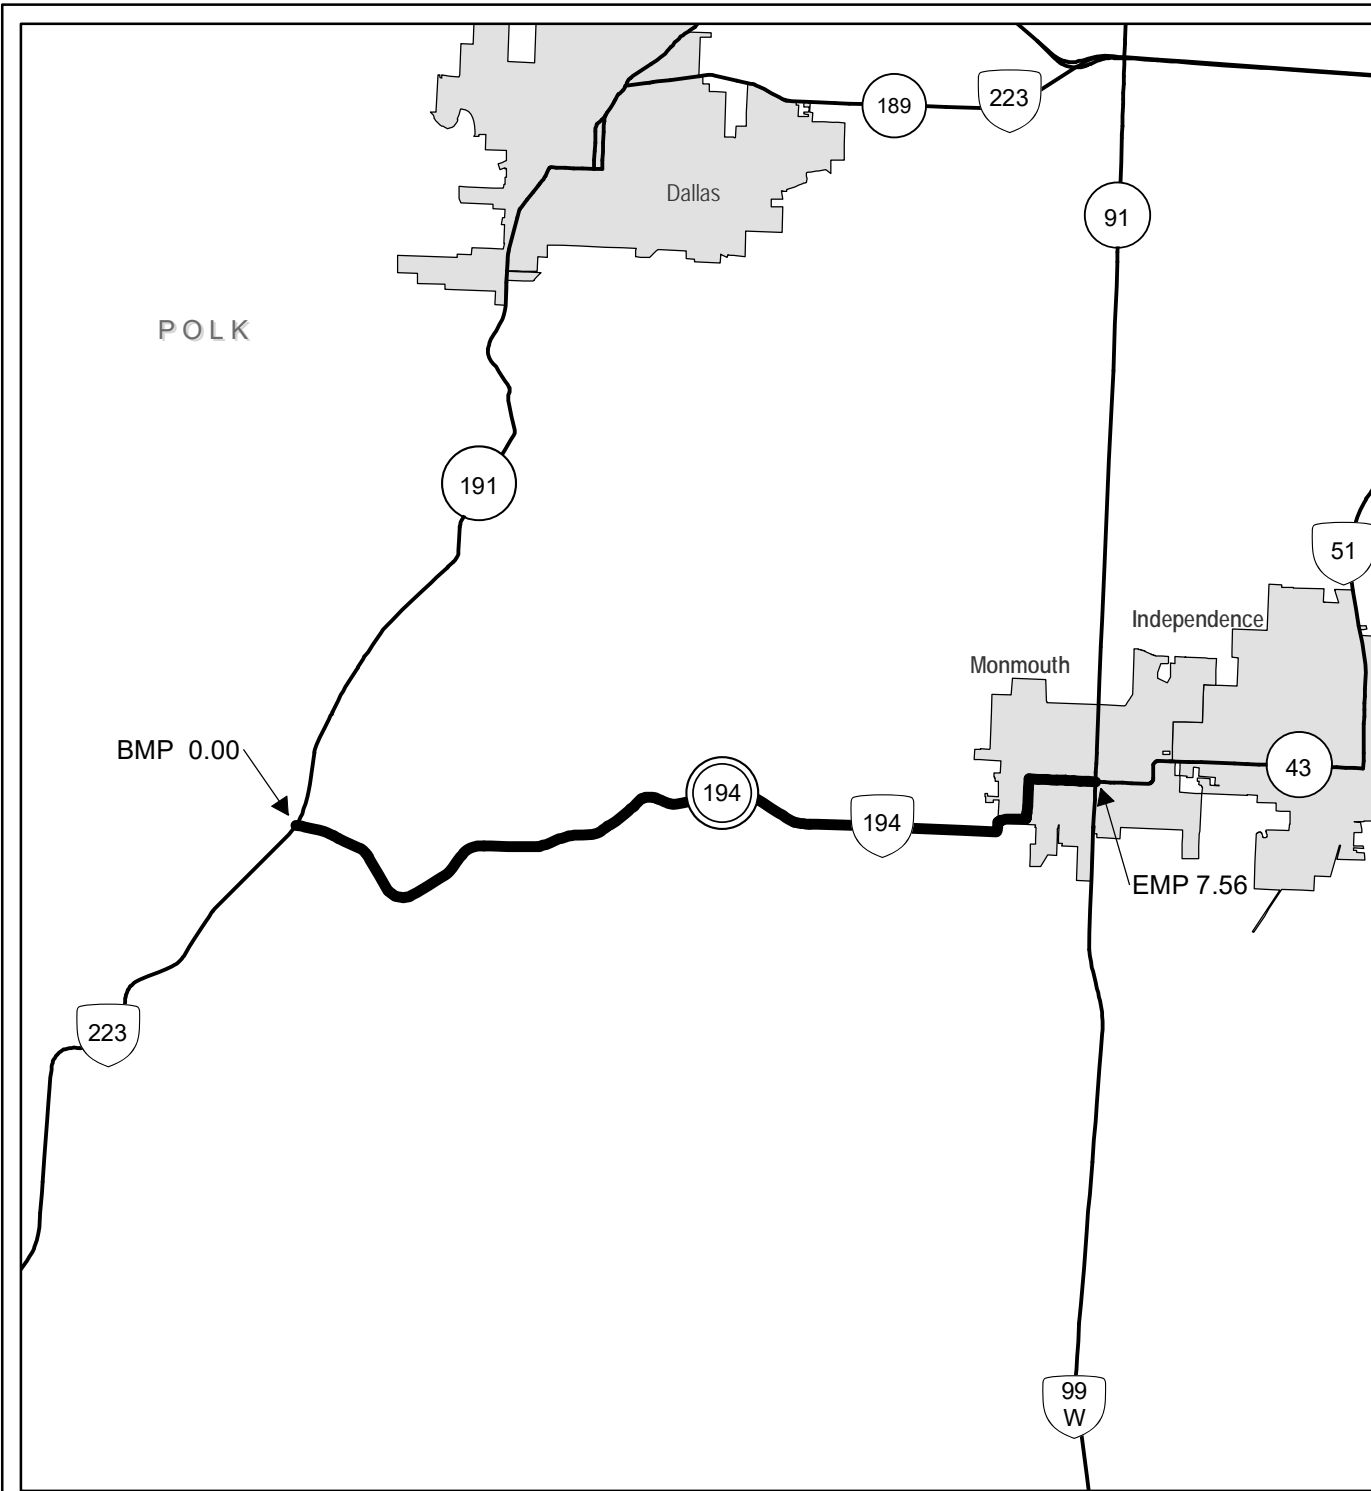

Region 2 District 4

MONMOUTH HIGHWAY No. 194

Sheet 1 of 2
 June 2015

Legend

- Highway No. 194
- State Highways
- County Boundaries
- City Limits

Interstate, US Route, State Route Markers
 State Highways

The same information displayed on the Straightline Charts is updated monthly and available in tabular form on ODOT's Internet site. Use the Highway Inventory Summary report for more detailed information.
<https://www.oregon.gov/ODOT/DATA/Pages/Road-Assets-Mileage.aspx>
 NOTE: Milepoints on Straightline Chart are not to scale.

Note:
 Jurisdiction of intersecting local roads as of: Polk County 2015