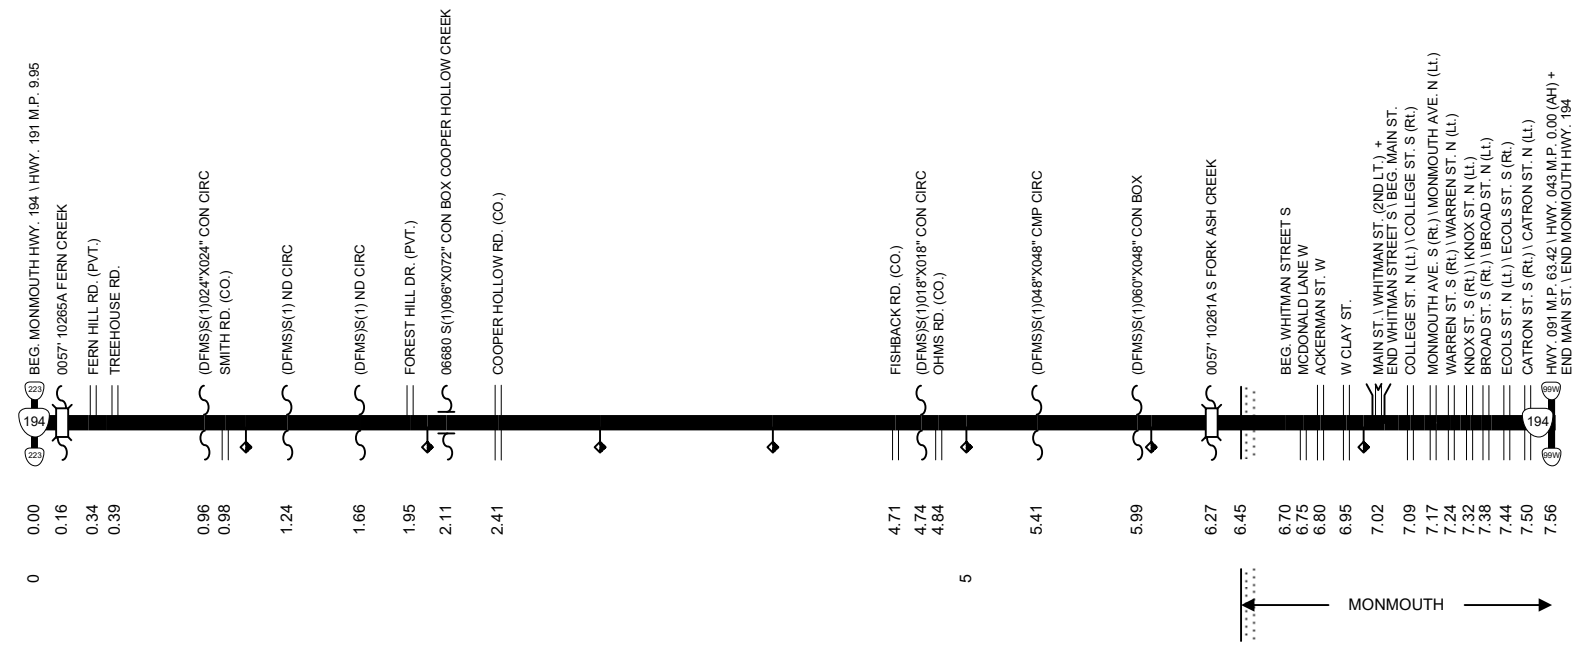

Region 2 District 4

MONMOUTH HIGHWAY No. 194

Sheet 1 of 2
 June 2015

Legend

- Highway No. 194
- State Highways
- County Boundaries
- City Limits

Interstate, US Route, State Route Markers
 State Highways

The same information displayed on the Straightline Charts is updated monthly and available in tabular form on ODOT's Internet site. Use the Highway Inventory Summary report for more detailed information.
<https://www.oregon.gov/ODOT/DATA/Pages/Road-Assets-Mileage.aspx>
 NOTE: Milepoints on Straightline Chart are not to scale.

Note:
 Jurisdiction of intersecting local roads as of: Polk County 2015