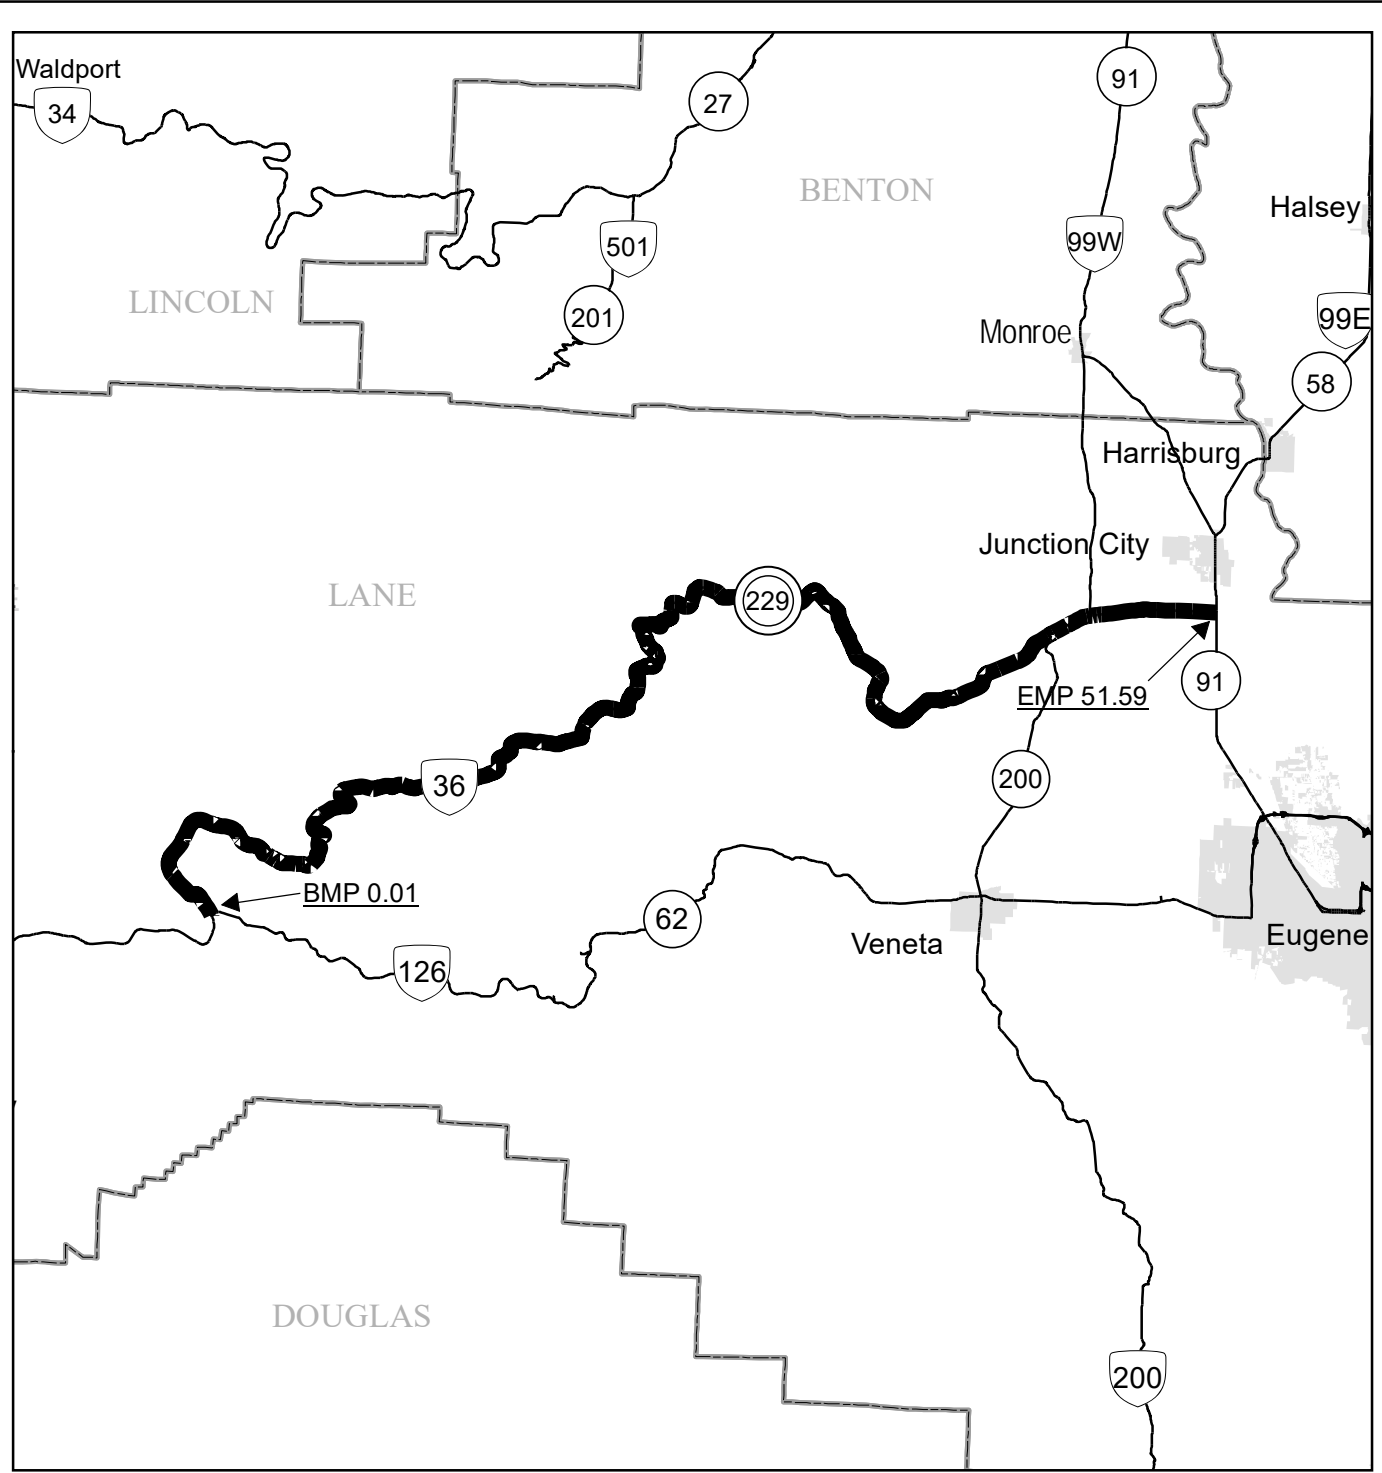

Region 2 District 5

MAPLETON-JUNCTION CITY HIGHWAY No. 229

Region 2 District 5

MAPLETON-JUNCTION CITY HIGHWAY No. 229

Sheet 2 of 3
 April 2016

Legend

- State Highway No. 229
- State Highways
- County Boundries
- City Limits
- Interstate, US Route, State Route Markers
- State Highways

0 3 6 12 Miles

The same information displayed on the Straightline Charts is updated monthly and available in tabular form on ODOT's Internet site. Use the Highway Inventory Summary report for more detailed information.
<https://www.oregon.gov/ODOT/DATA/Pages/Road-Assets-Mileage.aspx>
 NOTE: Milepoints on Straightline Chart are not to scale.

Note:
 Jurisdiction of intersecting local roads as of: Lane County 2016