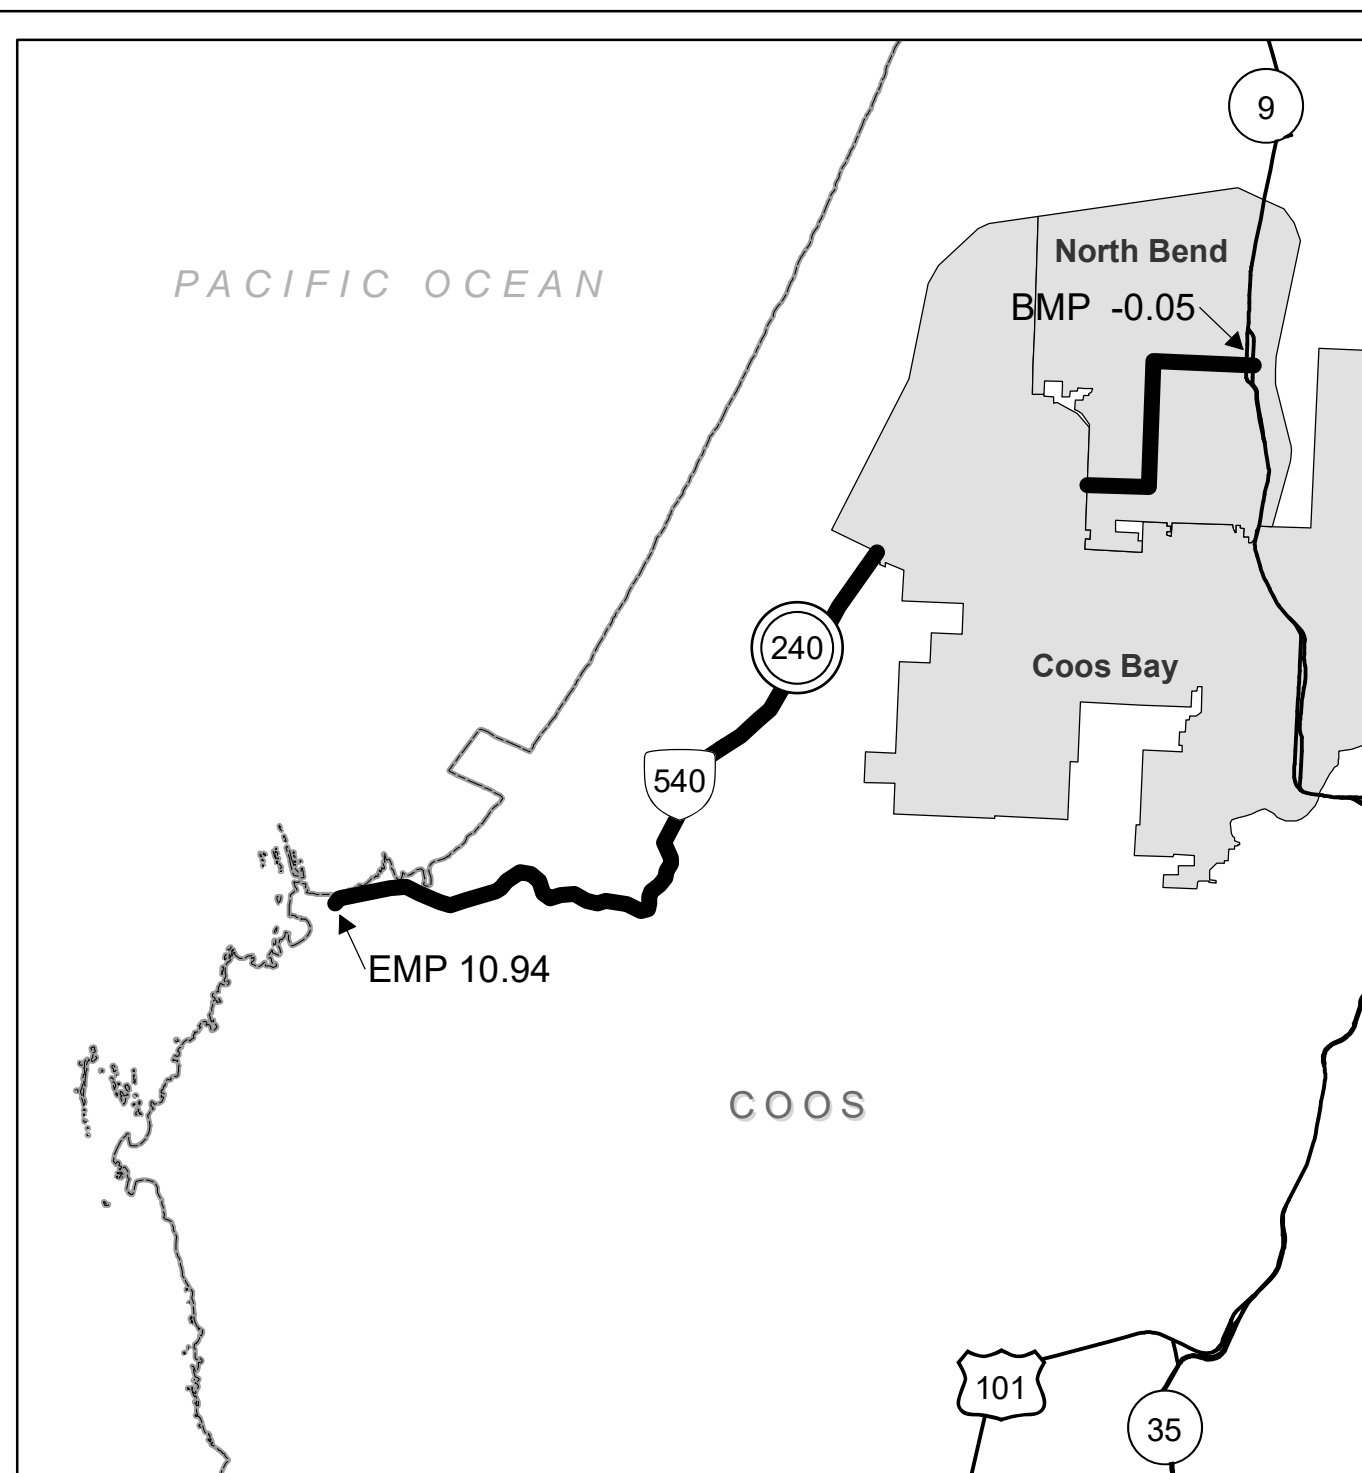

Region 3 District 7

CAPE ARAGO HIGHWAY No. 240

Legend

- State Highway No. 240 (thick black line)
- State Highways (thin black line)
- County Boundary (thin gray line)
- City Limit (thick gray line)
- Interstate, US Route, State Route Markers (shields)
- State Highways (circles)

0 0.75 1.5 3 Miles

The same information displayed on the Straightline Charts is updated monthly and available in tabular form on ODOT's Internet site. Use the Highway Inventory Summary report for more detailed information.

<https://www.oregon.gov/ODOT/DATA/Pages/Road-Assets-Mileage.aspx>

NOTE: Milepoints on Straightline Chart are not to scale.

Note:

Jurisdiction of intersecting local roads as of:

Coos County 2016