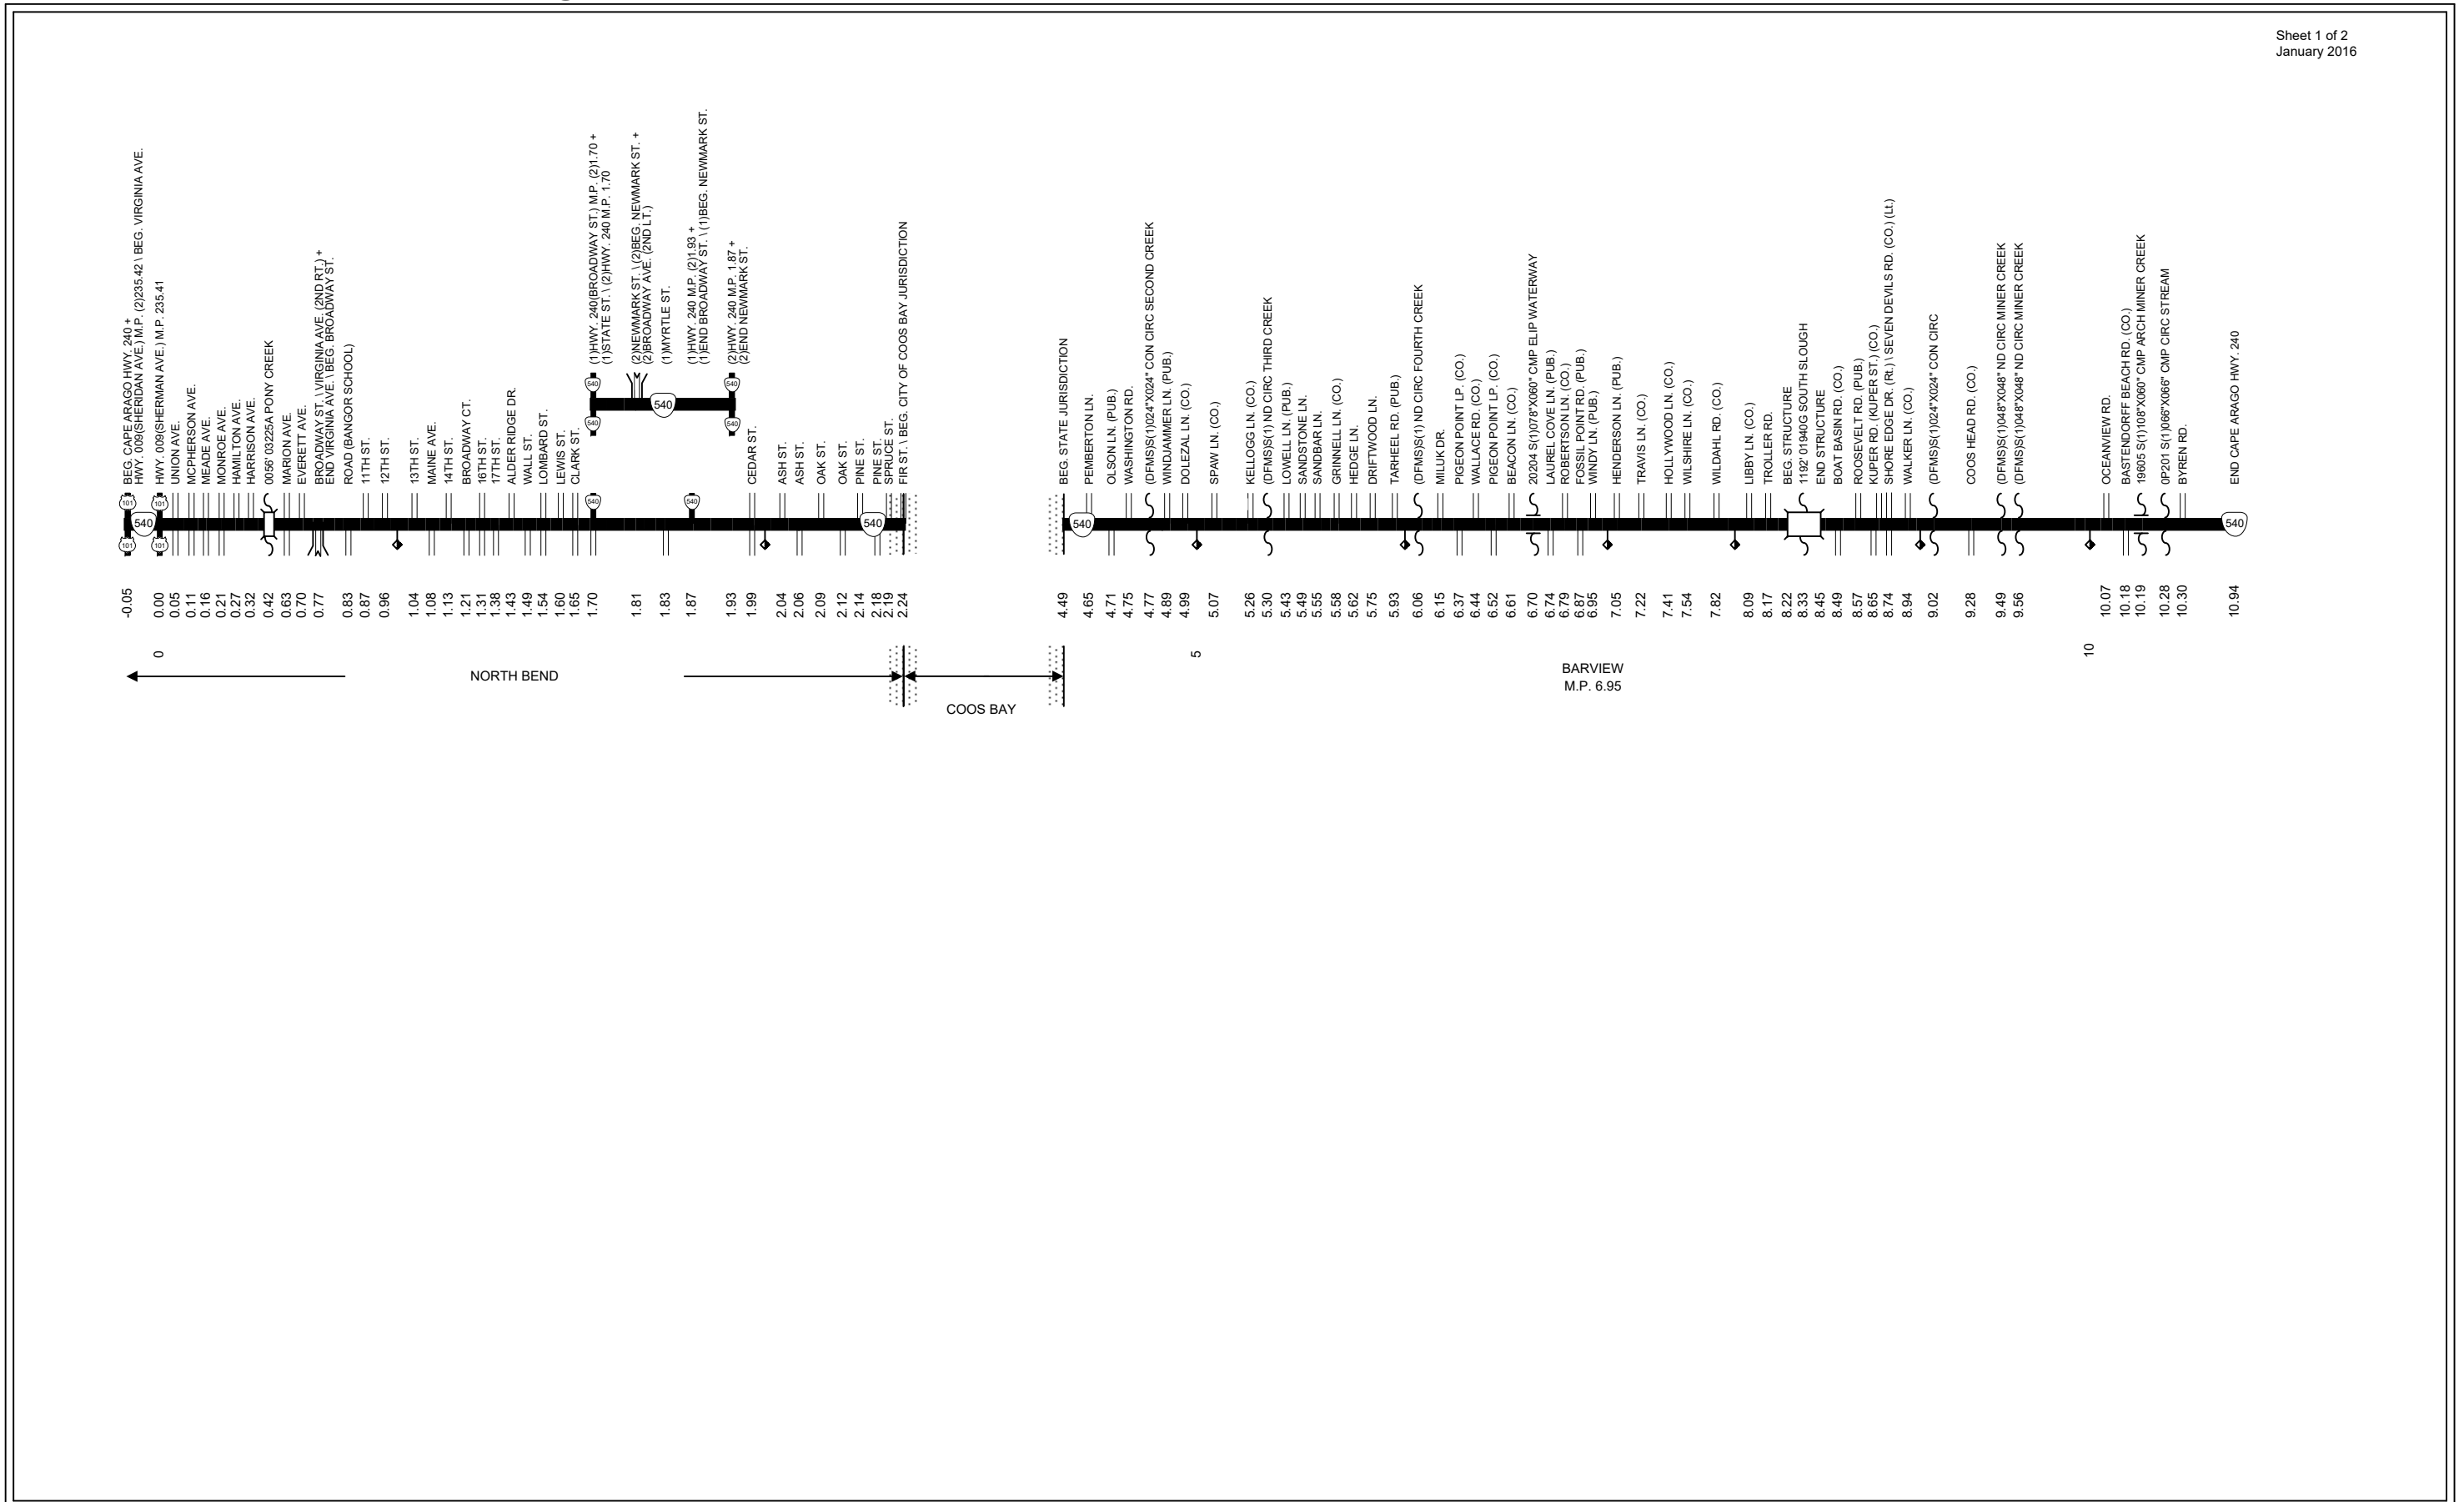

Region 3 District 7

CAPE ARAGO HIGHWAY No. 240

Legend

- State Highway No. 240 (thick black line)
- State Highways (thin black line)
- County Boundary (thin gray line)
- City Limit (thick gray line)
- Interstate, US Route, State Route Markers (shields)
- State Highways (circles)

0 0.75 1.5 3 Miles

The same information displayed on the Straightline Charts is updated monthly and available in tabular form on ODOT's Internet site. Use the Highway Inventory Summary report for more detailed information.

<https://www.oregon.gov/ODOT/DATA/Pages/Road-Assets-Mileage.aspx>

NOTE: Milepoints on Straightline Chart are not to scale.

Note:

Jurisdiction of intersecting local roads as of:

Coos County 2016