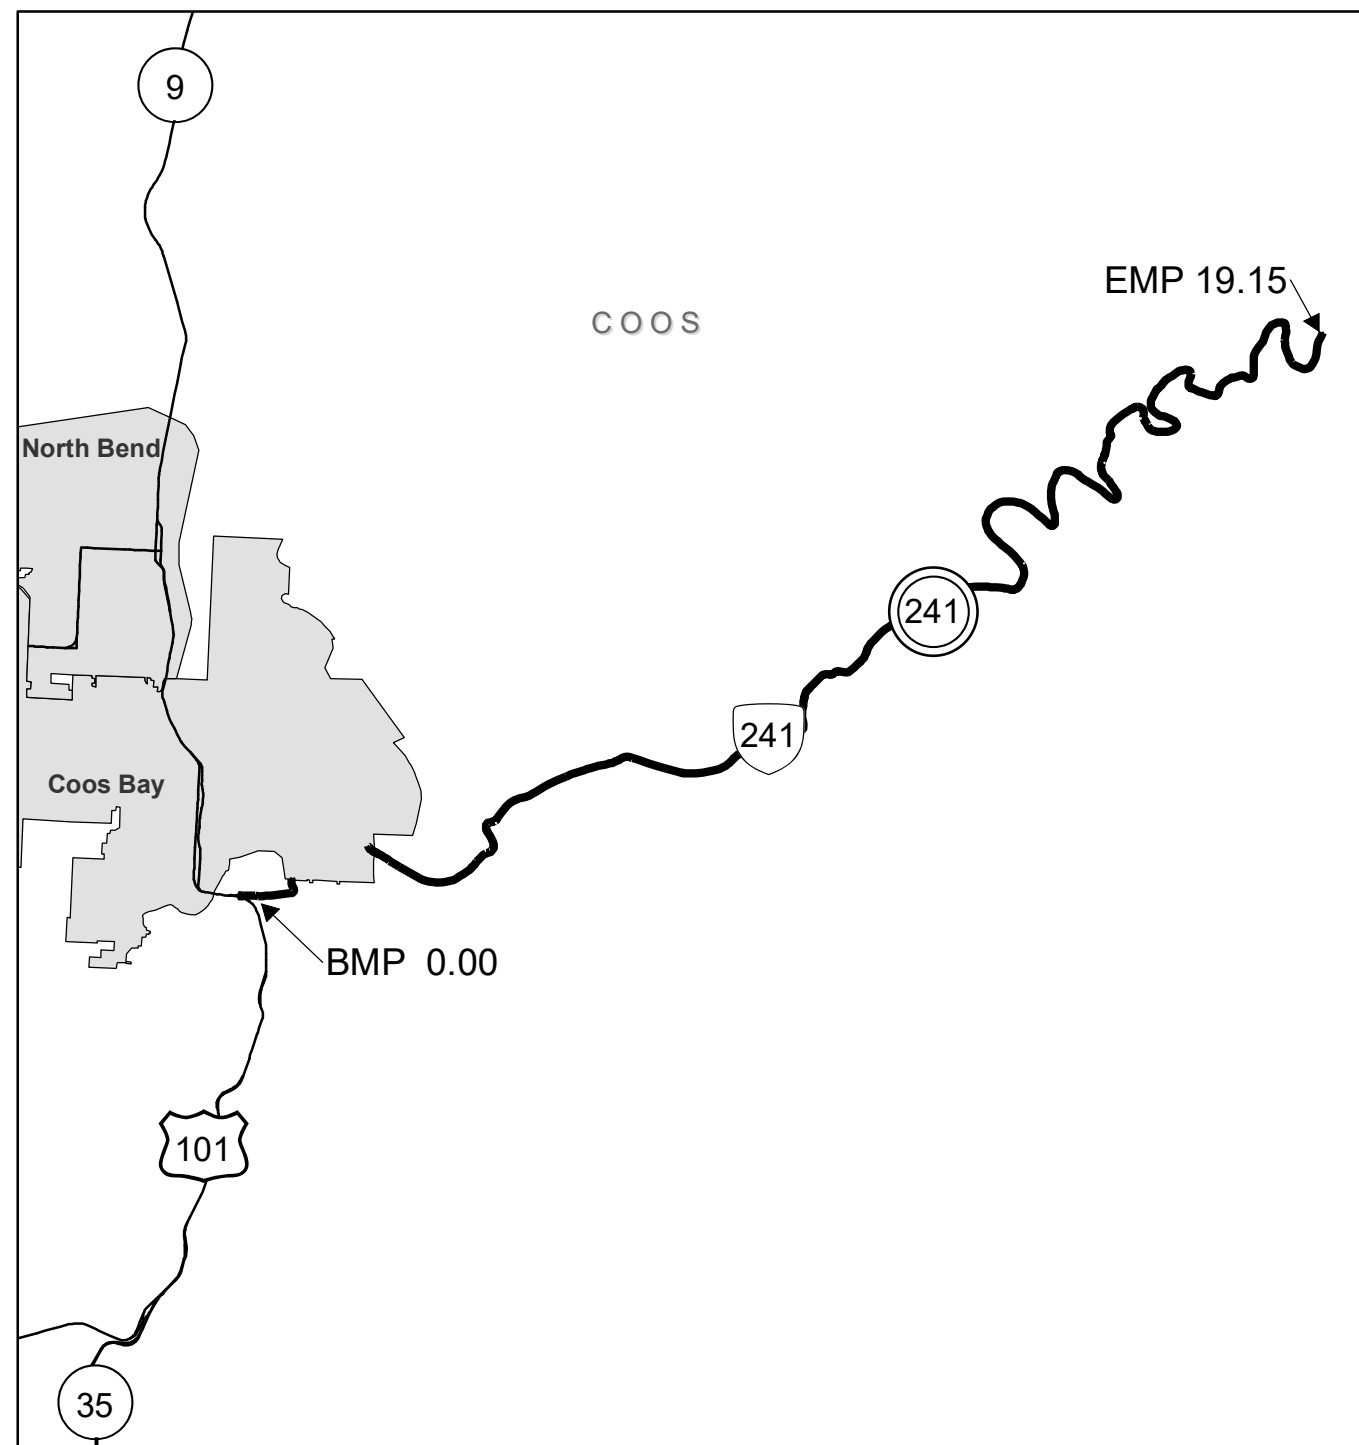

# Region 3 District 7

# COOS RIVER HIGHWAY No. 241

Sheet 1 of 2  
April 2016

**Legend**

- State Highway No. 241
- State Highways
- County Boundary
- City Limit

Interstate, US Route, State Route Markers

State Highways

0 0.75 1.5 3 Miles

The same information displayed on the Straightline Charts is updated monthly and available in tabular form on ODOT's Internet site. Use the Highway Inventory Summary report for more detailed information.

<https://www.oregon.gov/ODOT/DATA/Pages/Road-Assets-Mileage.aspx>

NOTE: Milepoints on Straightline Chart are not to scale.

Note:

Jurisdiction of intersecting local roads as of:

Coos County

2016