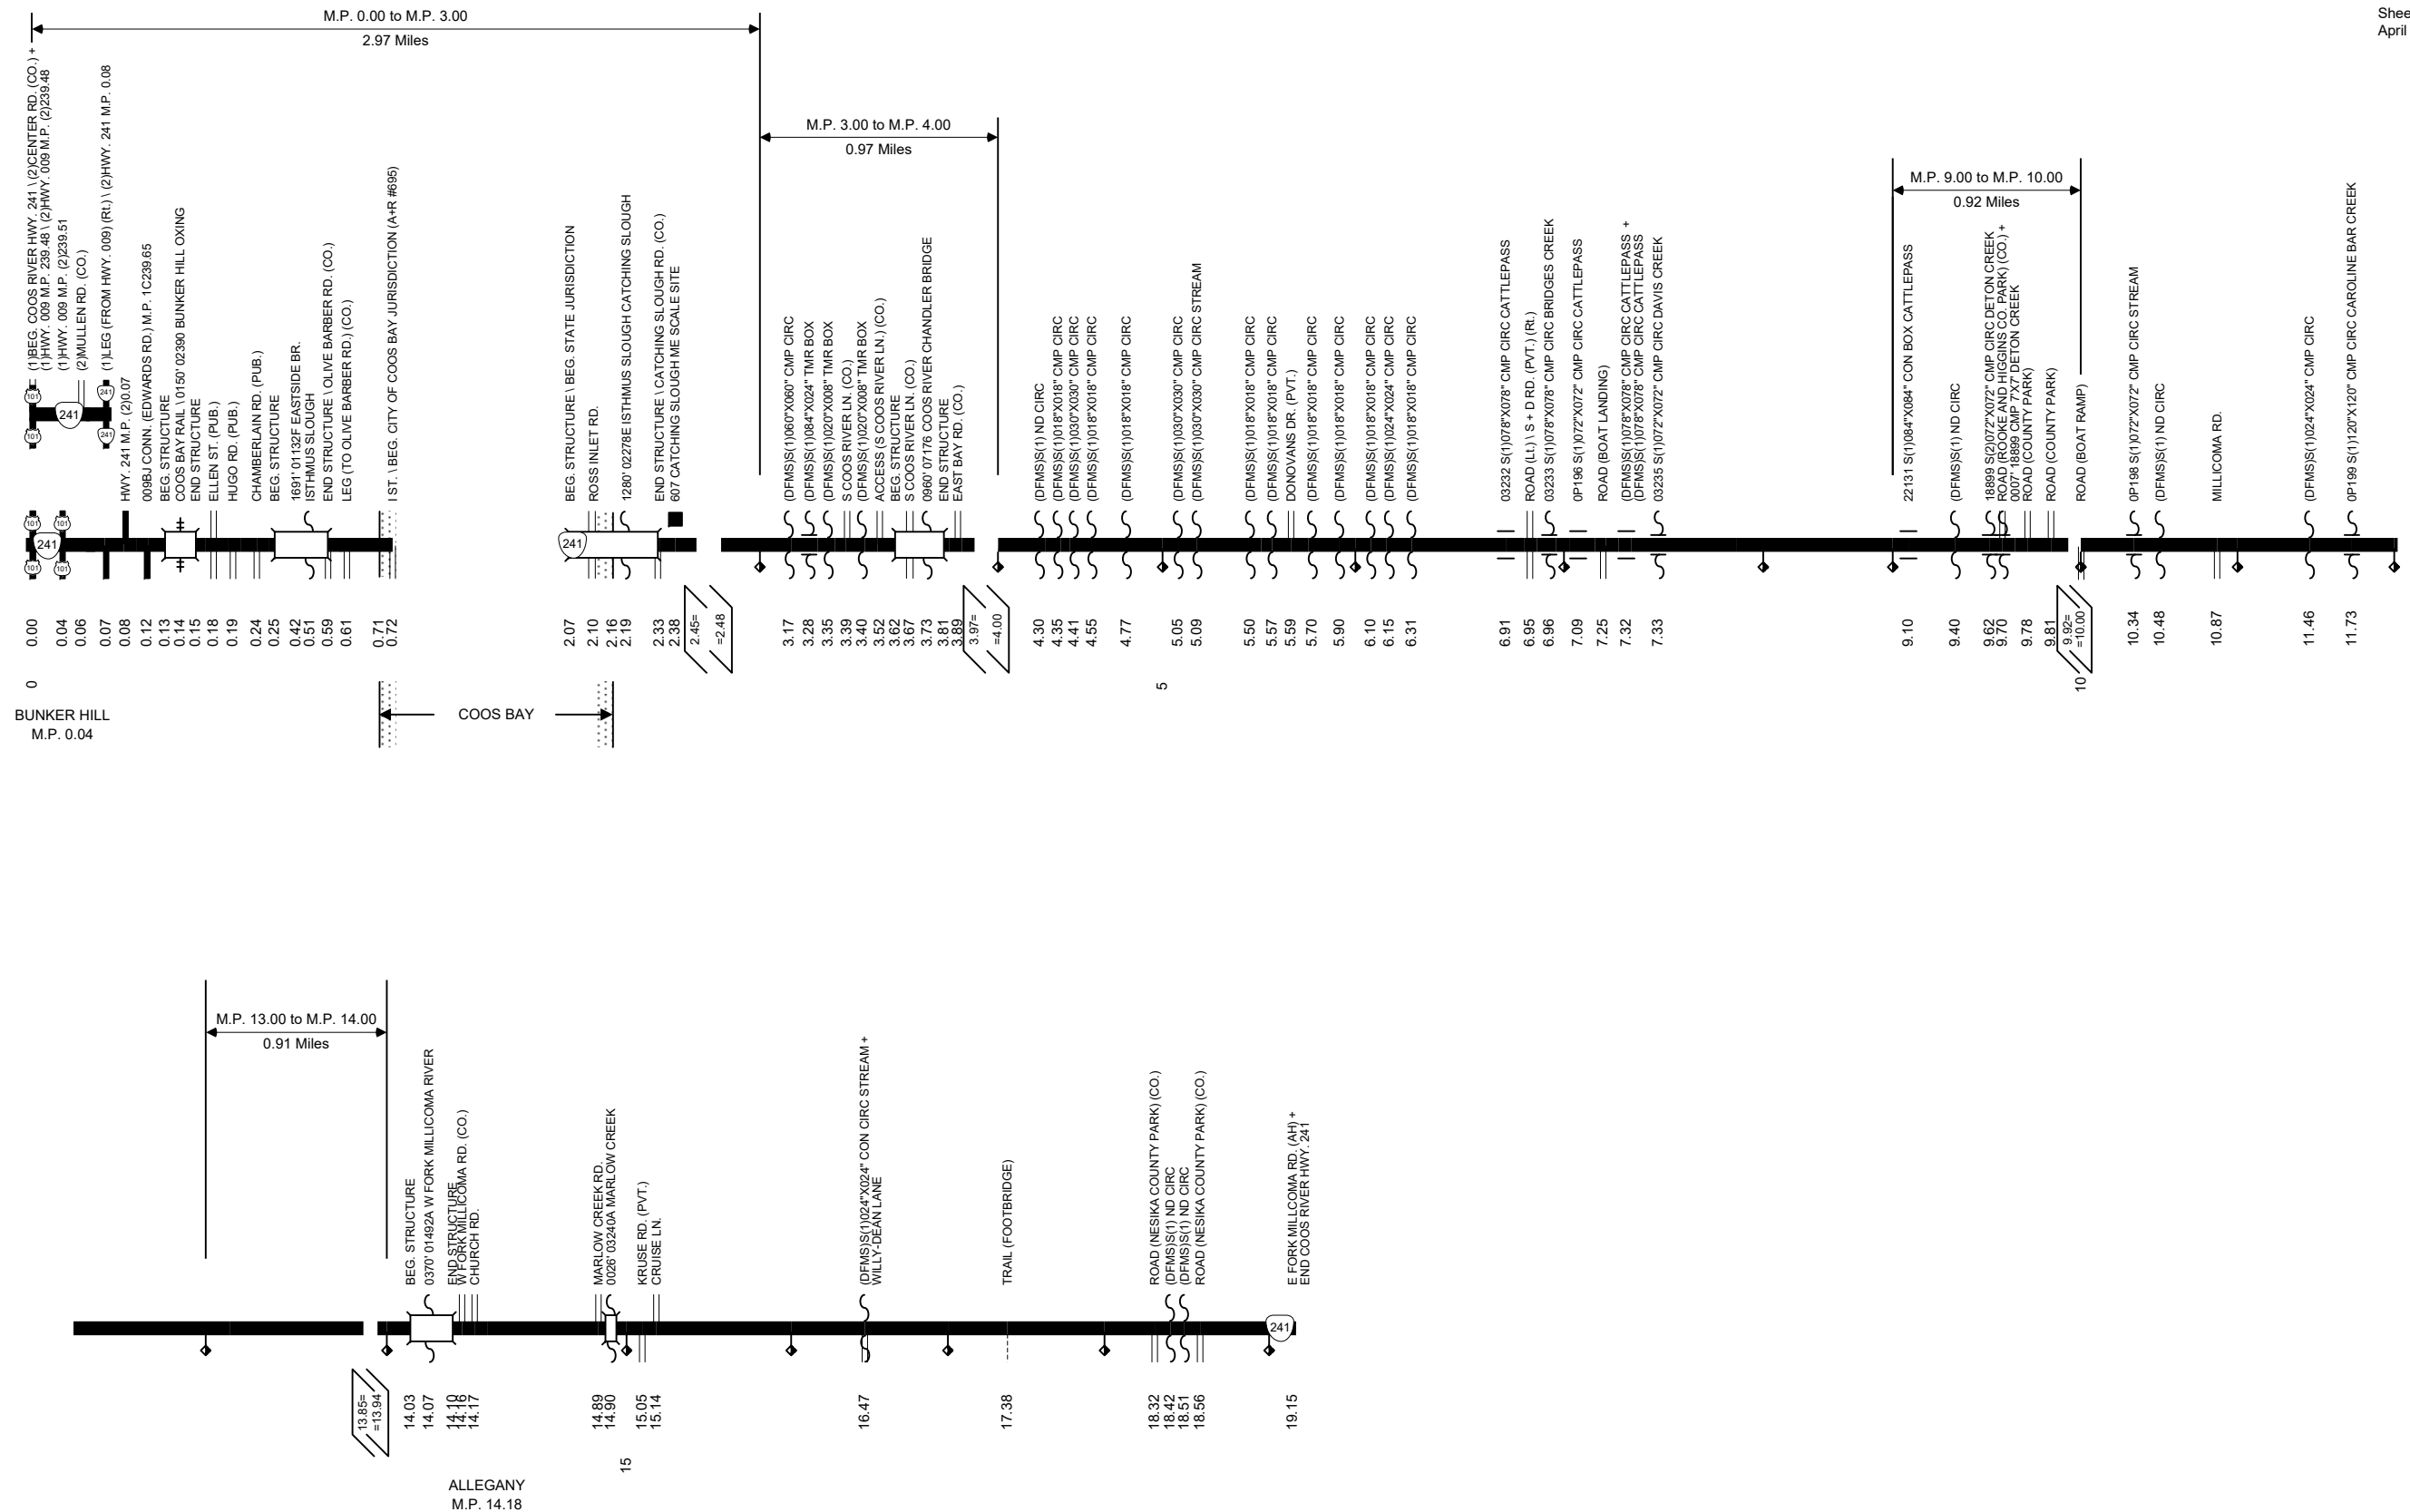

# Region 3 District 7

# COOS RIVER HIGHWAY No. 241

Sheet 1 of 2  
April 2016

**Legend**

- State Highway No. 241
- State Highways
- County Boundary
- City Limit

Interstate, US Route, State Route Markers

State Highways

0 0.75 1.5 3 Miles

The same information displayed on the Straightline Charts is updated monthly and available in tabular form on ODOT's Internet site. Use the Highway Inventory Summary report for more detailed information.

<https://www.oregon.gov/ODOT/DATA/Pages/Road-Assets-Mileage.aspx>

NOTE: Milepoints on Straightline Chart are not to scale.

Note:

Jurisdiction of intersecting local roads as of:

Coos County

2016