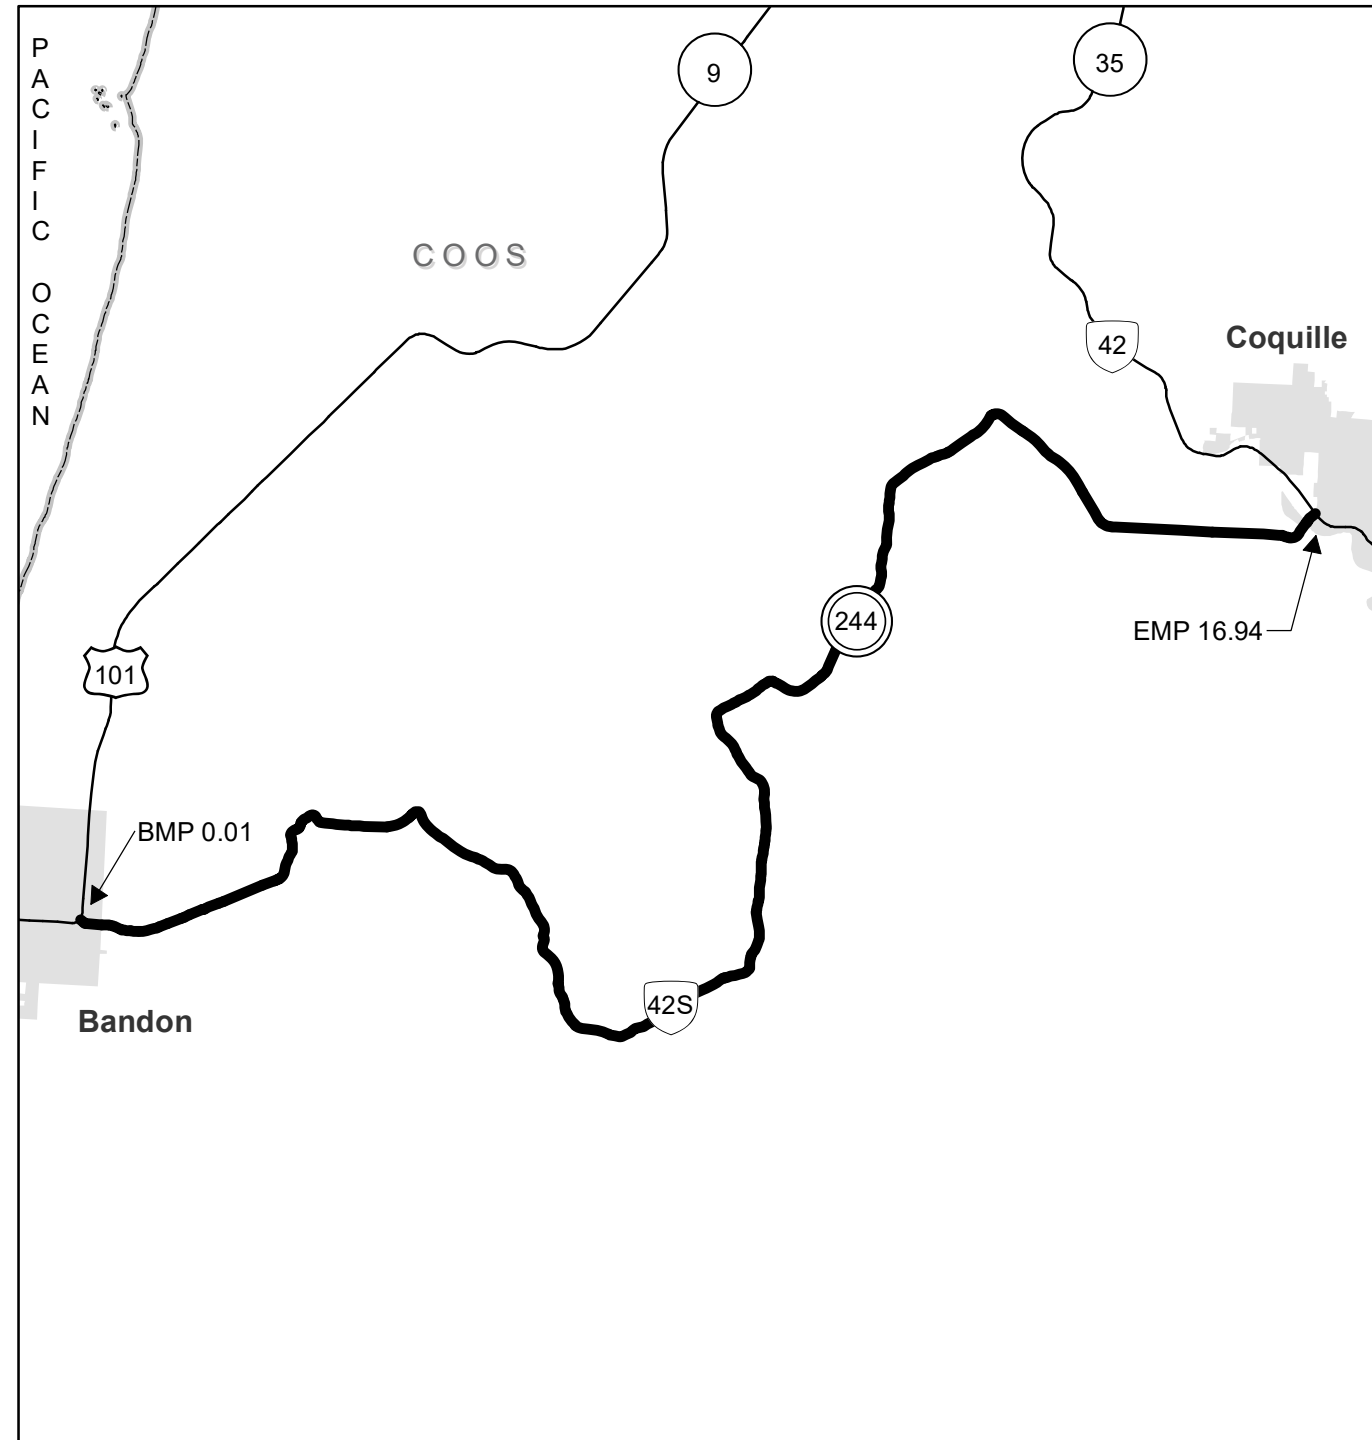

# Region 3 District 7

# COQUILLE-BANDON HIGHWAY No. 244

**Legend**

- State Highway 244 (thick black line)
- State Highways (thin black line)
- County Boundaries (dashed line)
- City Limits (shaded area)

Interstate, US Route, State Route Markers  
 State Highways

0 0.5 1 2 Miles

The same information displayed on the Straightline Charts is updated monthly and available in tabular form on ODOT's Internet site. Use the Highway Inventory Summary report for more detailed information.

<https://www.oregon.gov/ODOT/DATA/Pages/Road-Assets-Mileage.aspx>

NOTE: Milepoints on Straightline Chart are not to scale.

Note:

Jurisdiction of intersecting local roads as of:

Coos County 2016