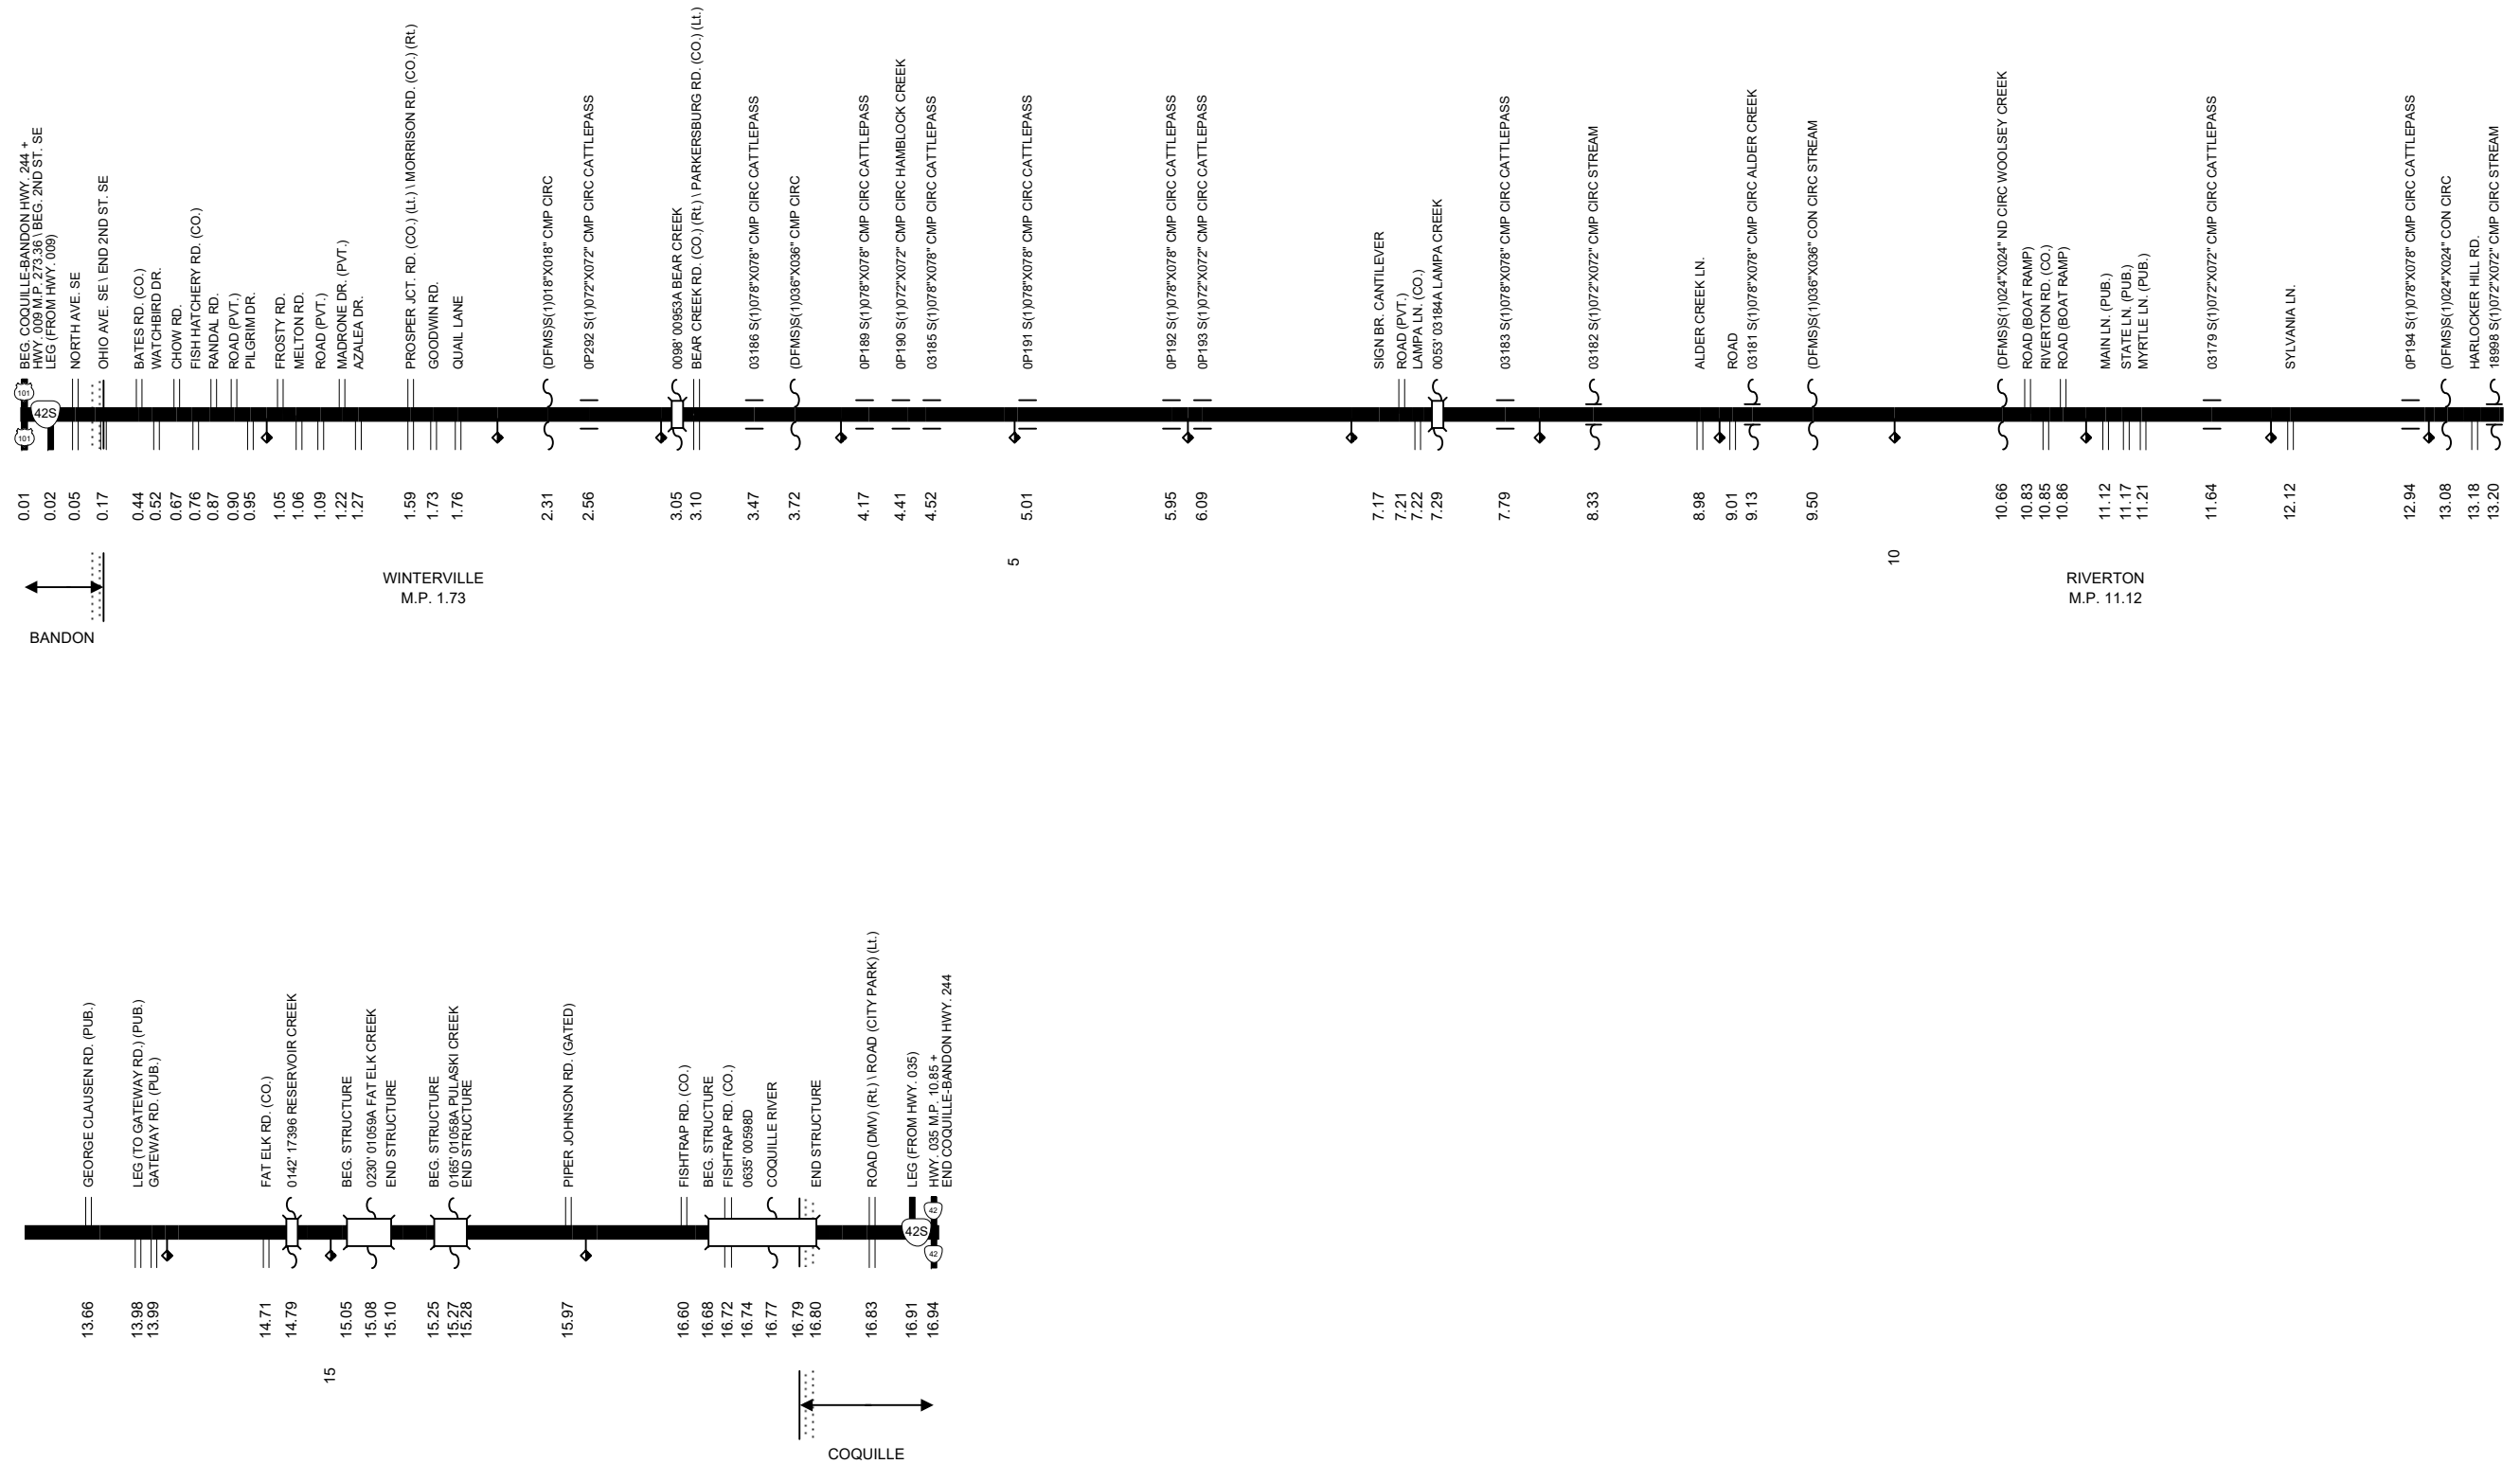

# Region 3 District 7

# COQUILLE-BANDON HIGHWAY No. 244

**Legend**

- State Highway 244 (thick black line)
- State Highways (thin black line)
- County Boundaries (dashed line)
- City Limits (shaded area)

Interstate, US Route, State Route Markers  
 State Highways

0 0.5 1 2 Miles

The same information displayed on the Straightline Charts is updated monthly and available in tabular form on ODOT's Internet site. Use the Highway Inventory Summary report for more detailed information.

<https://www.oregon.gov/ODOT/DATA/Pages/Road-Assets-Mileage.aspx>

NOTE: Milepoints on Straightline Chart are not to scale.

Note:

Jurisdiction of intersecting local roads as of:

Coos County 2016