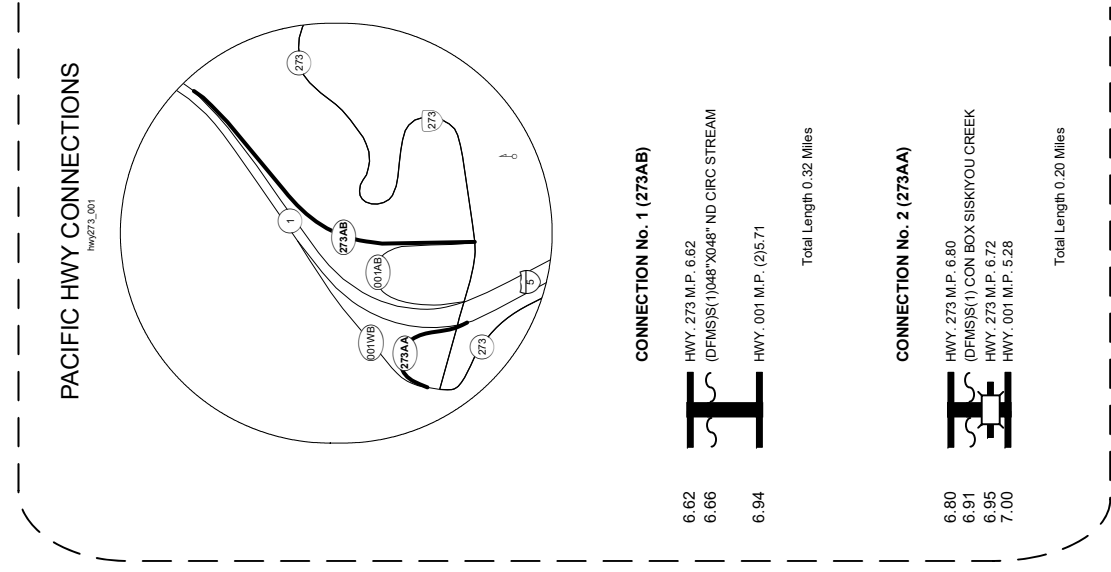

Region 3 District 8

SISKIYOU HIGHWAY No. 273

Legend

- State Highway No. 273
- State Highways
- County Boundaries
- City Limits

Interstate, US Route, State Route Markers

State Highways

0 0.5 1 2 Miles

The same information displayed on the Straightline Charts is updated monthly and available in tabular form on ODOT's Internet site. Use the Highway Inventory Summary report for more detailed information.
<https://www.oregon.gov/ODOT/DATA/Pages/Road-Assets-Mileage.aspx>
 NOTE: Milepoints on Straightline Chart are not to scale.

Note:
 Jurisdiction of intersecting local roads as of: Jackson County 2013