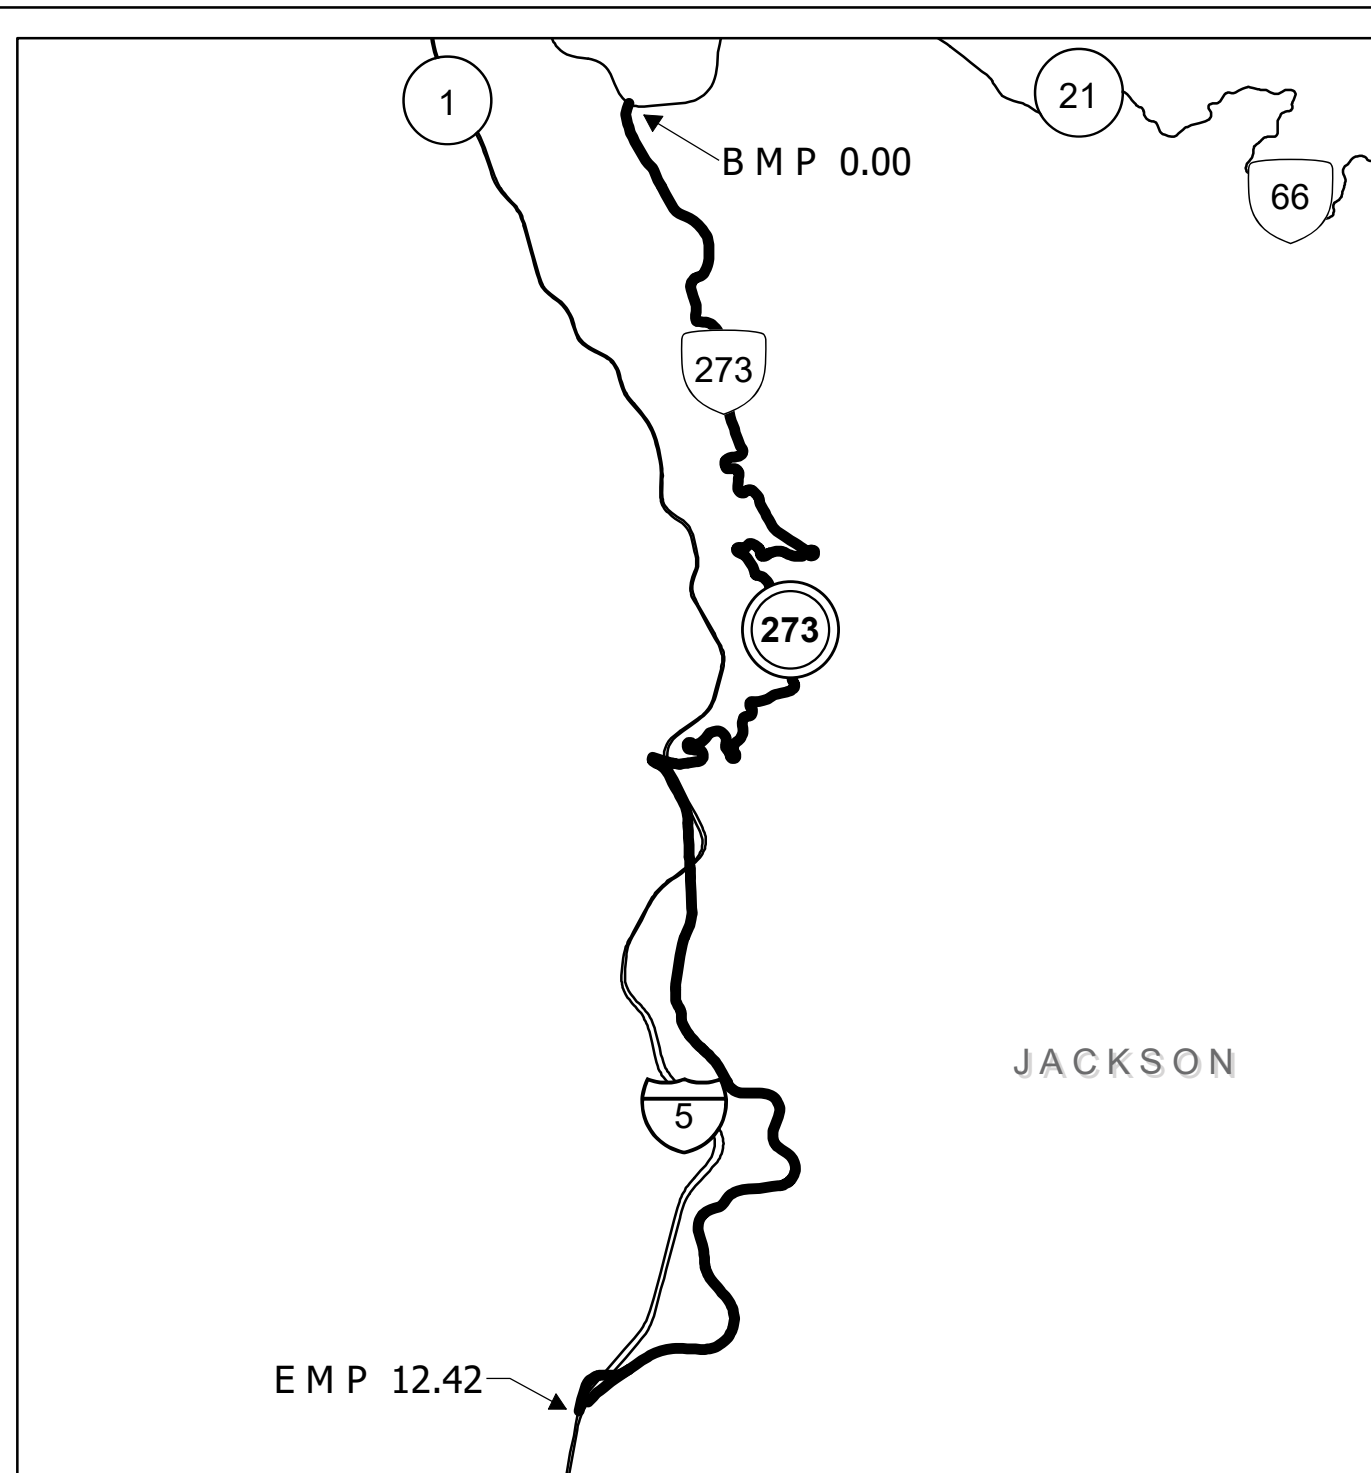

Region 3 District 8

SISKIYOU HIGHWAY No. 273

Legend

- State Highway No. 273
- State Highways
- County Boundaries
- City Limits

Interstate, US Route, State Route Markers

State Highways

0 0.5 1 2 Miles

The same information displayed on the Straightline Charts is updated monthly and available in tabular form on ODOT's Internet site. Use the Highway Inventory Summary report for more detailed information.
<https://www.oregon.gov/ODOT/DATA/Pages/Road-Assets-Mileage.aspx>
 NOTE: Milepoints on Straightline Chart are not to scale.

Note:
 Jurisdiction of intersecting local roads as of: Jackson County 2013