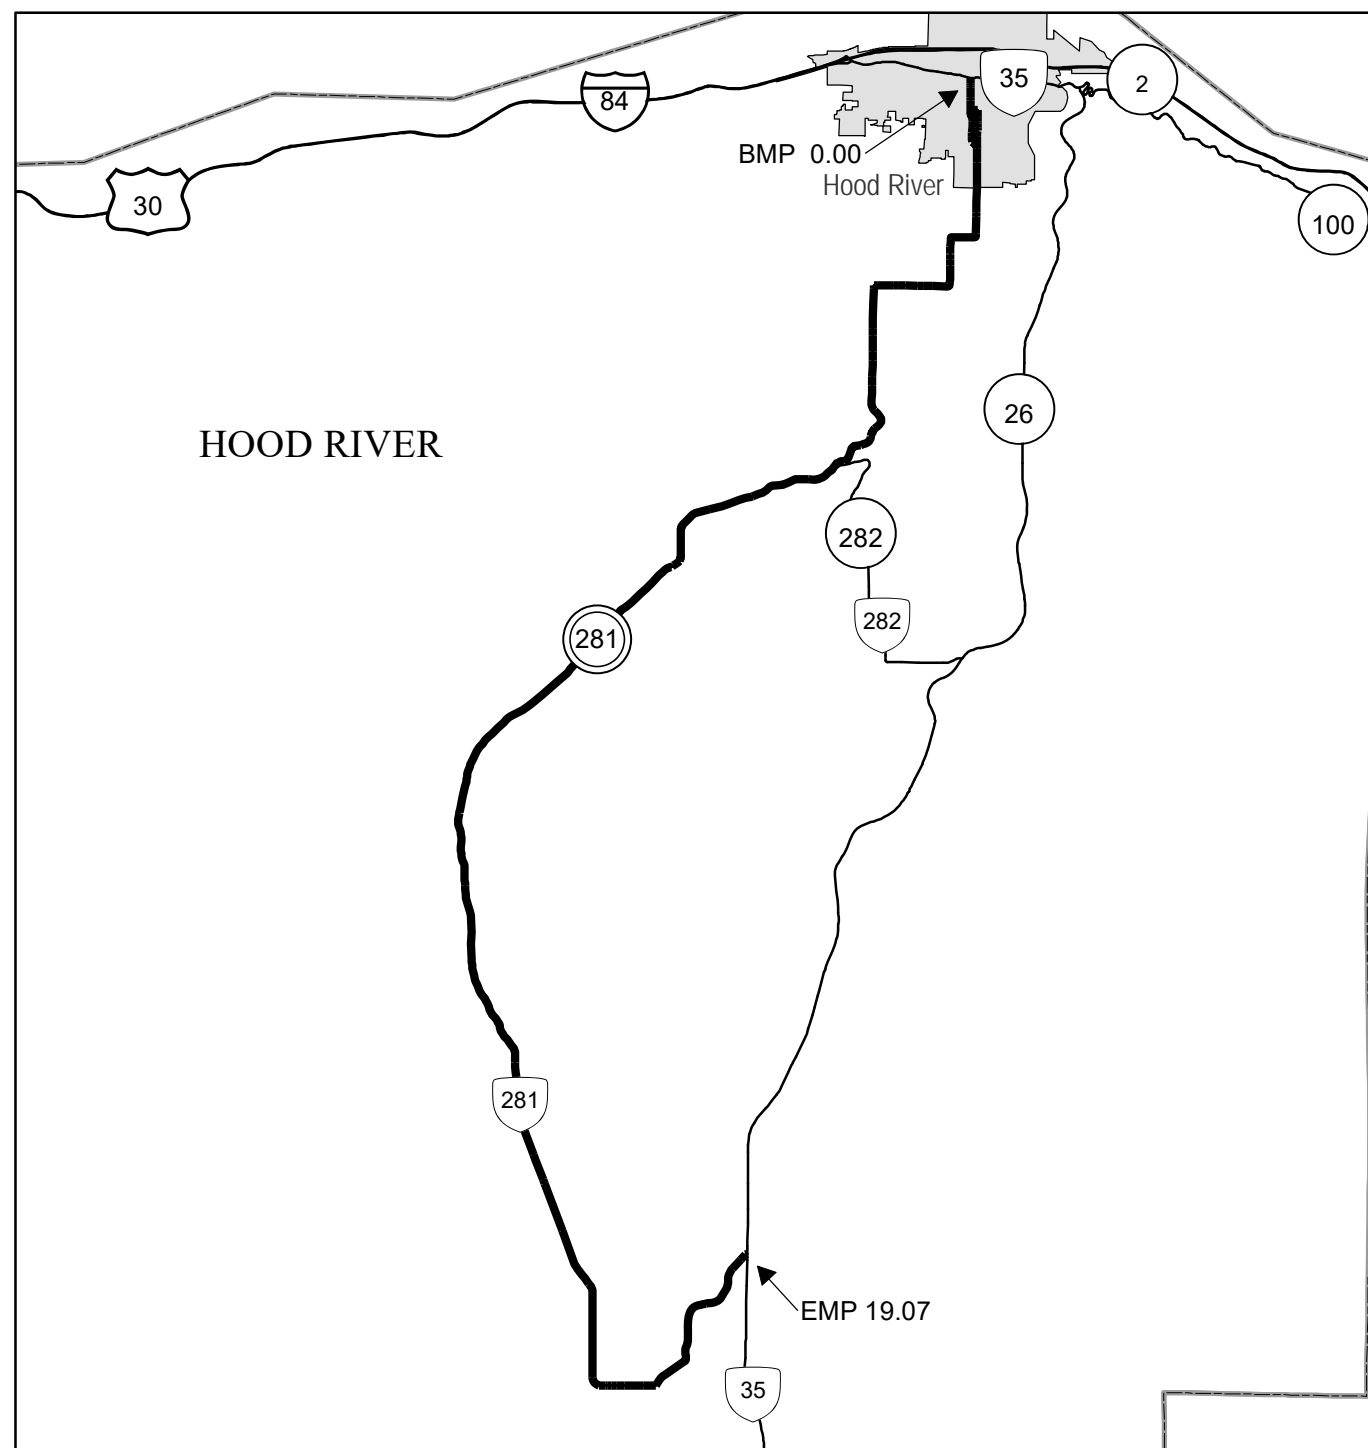

Region 1 District 2C

HOOD RIVER HIGHWAY No. 281

Legend

- State Highway No. 281
- State Highways
- County Boundaries
- City Boundaries

Interstate, US Route, State Route Markers

State Highways

0 0.5 1 2 Miles

The same information displayed on the Straightline Charts is updated monthly and available in tabular form on ODOT's Internet site. Use the Highway Inventory Summary report for more detailed information.
<https://www.oregon.gov/ODOT/DATA/Pages/Road-Assets-Mileage.aspx>
 NOTE: Milepoints on Straightline Chart are not to scale.

Note:
 Jurisdiction of intersecting local roads as of: Hood River County 2016