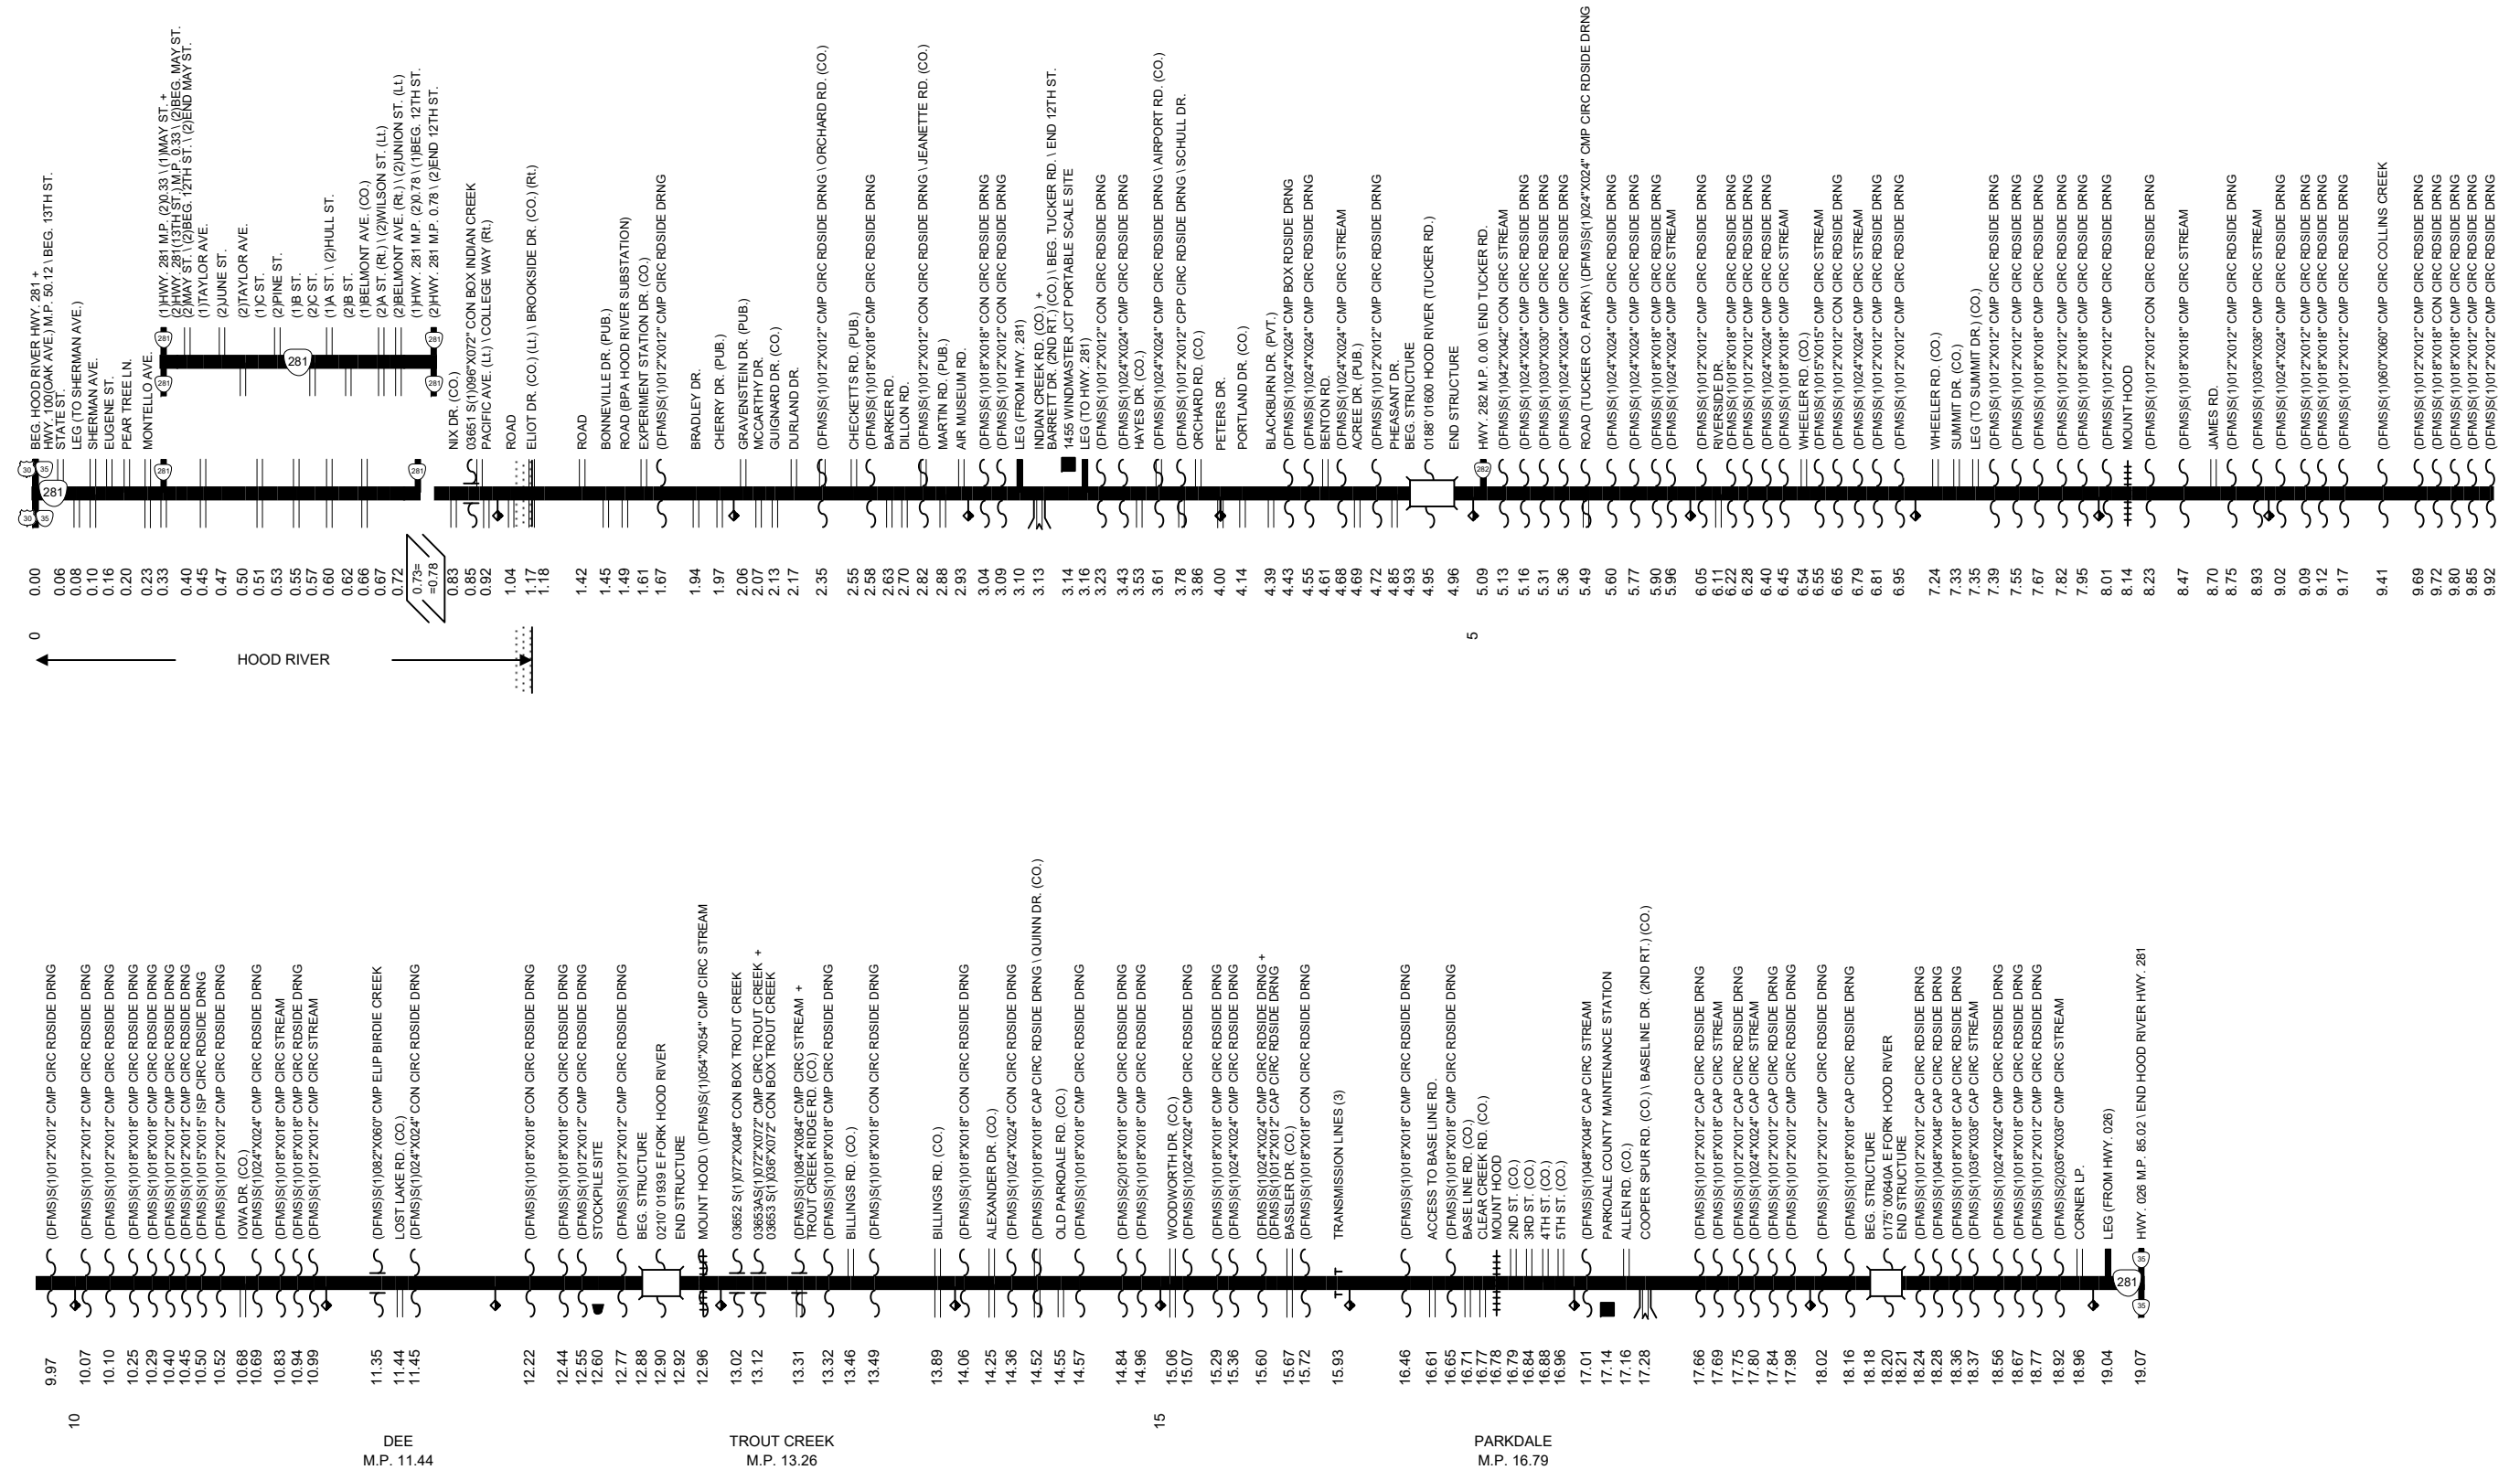

Region 1 District 2C

HOOD RIVER HIGHWAY No. 281

Legend

- State Highway No. 281
- State Highways
- County Boundaries
- City Boundaries

Interstate, US Route, State Route Markers

State Highways

0 0.5 1 2 Miles

The same information displayed on the Straightline Charts is updated monthly and available in tabular form on ODOT's Internet site. Use the Highway Inventory Summary report for more detailed information.
<https://www.oregon.gov/ODOT/DATA/Pages/Road-Assets-Mileage.aspx>
 NOTE: Milepoints on Straightline Chart are not to scale.

Note:
 Jurisdiction of intersecting local roads as of: Hood River County 2016