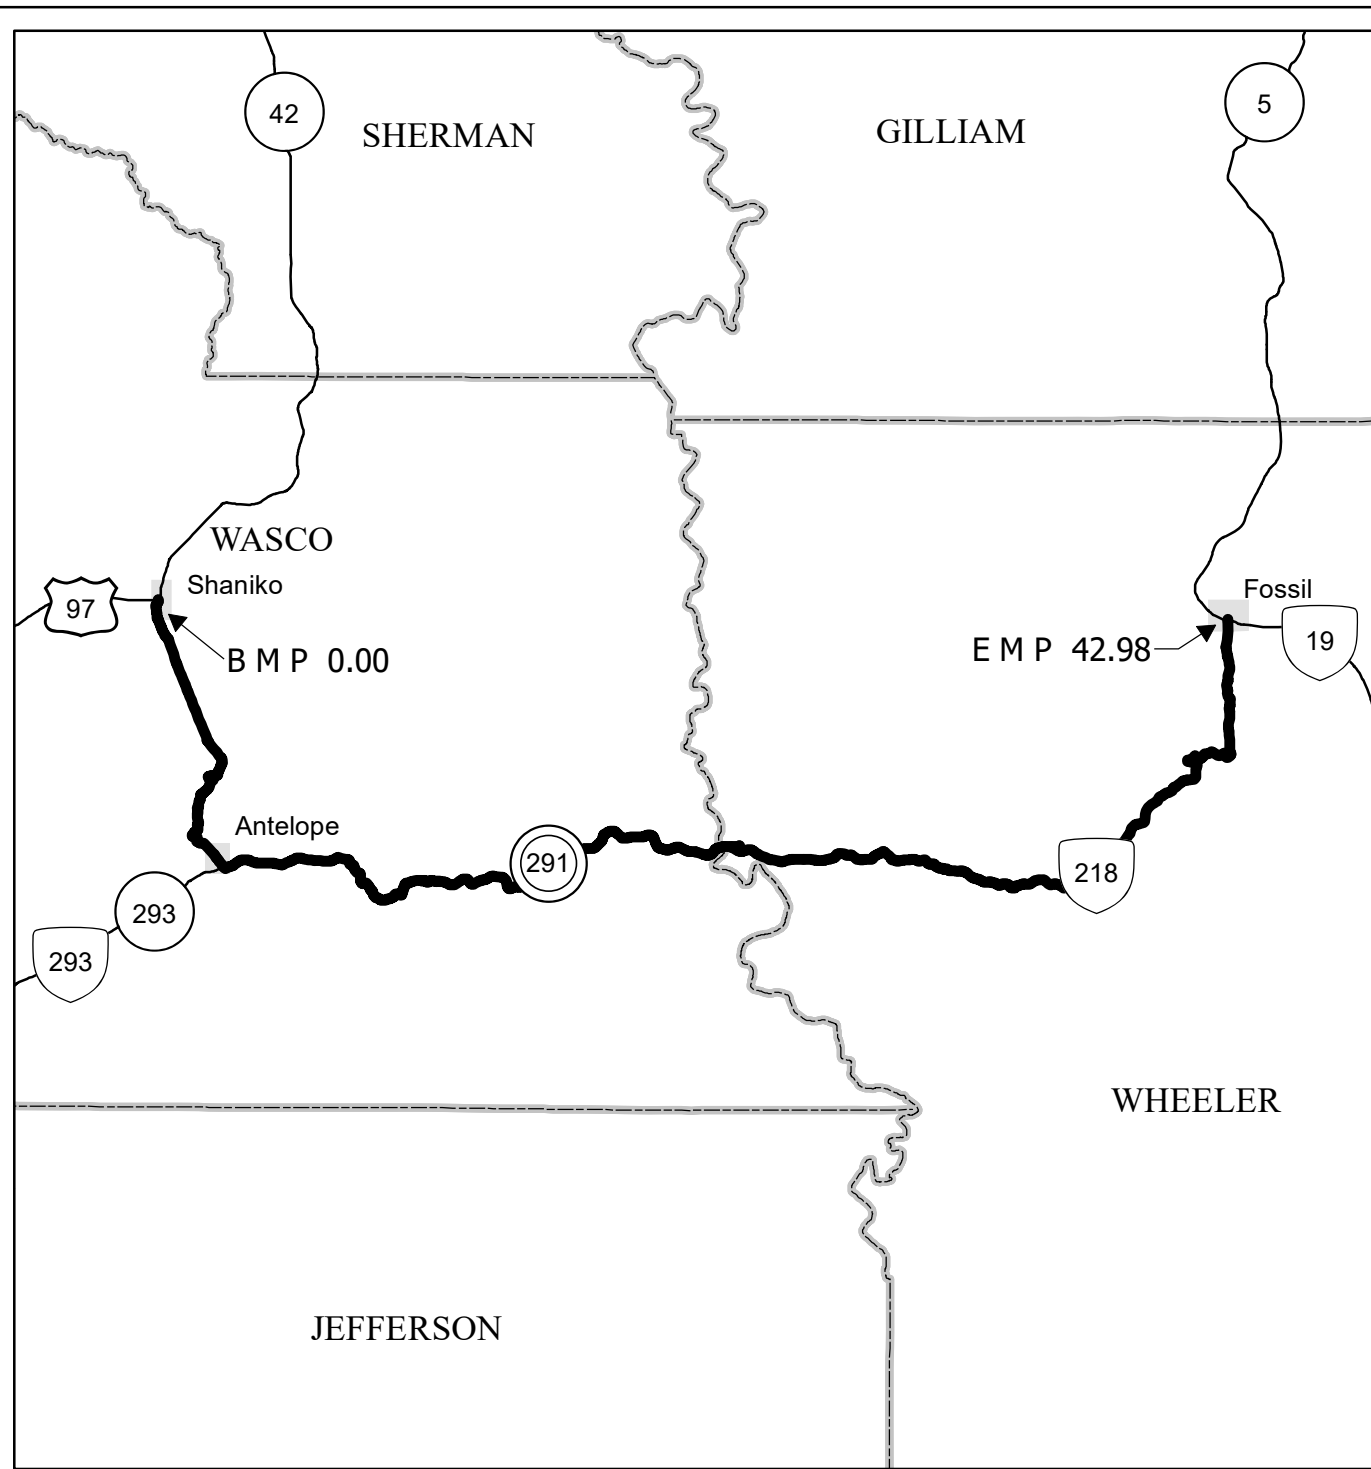

Region 4 District 9

SHANIKO-FOSSIL HIGHWAY No. 291

Region 4 District 9

SHANIKO-FOSSIL HIGHWAY No. 291

Region 4 District 9

SHANIKO-FOSSIL HIGHWAY No. 291

Sheet 3 of 3
July 2015

Legend

- State Highway No. 291
- State Highways
- City Limits
- County Boundaries

Interstate, US Route, State Route Markers

State Highways

0 2 4 8 Miles

The same information displayed on the Straightline Charts is updated monthly and available in tabular form on ODOT's Internet site. Use the Highway Inventory Summary report for more detailed information.

<https://www.oregon.gov/ODOT/DATA/Pages/Road-Assets-Mileage.aspx>

NOTE: Milepoints on Straightline Chart are not to scale.

Note:

Jurisdiction of intersecting local roads as of:

Wasco County	2015
Wheeler County	2015