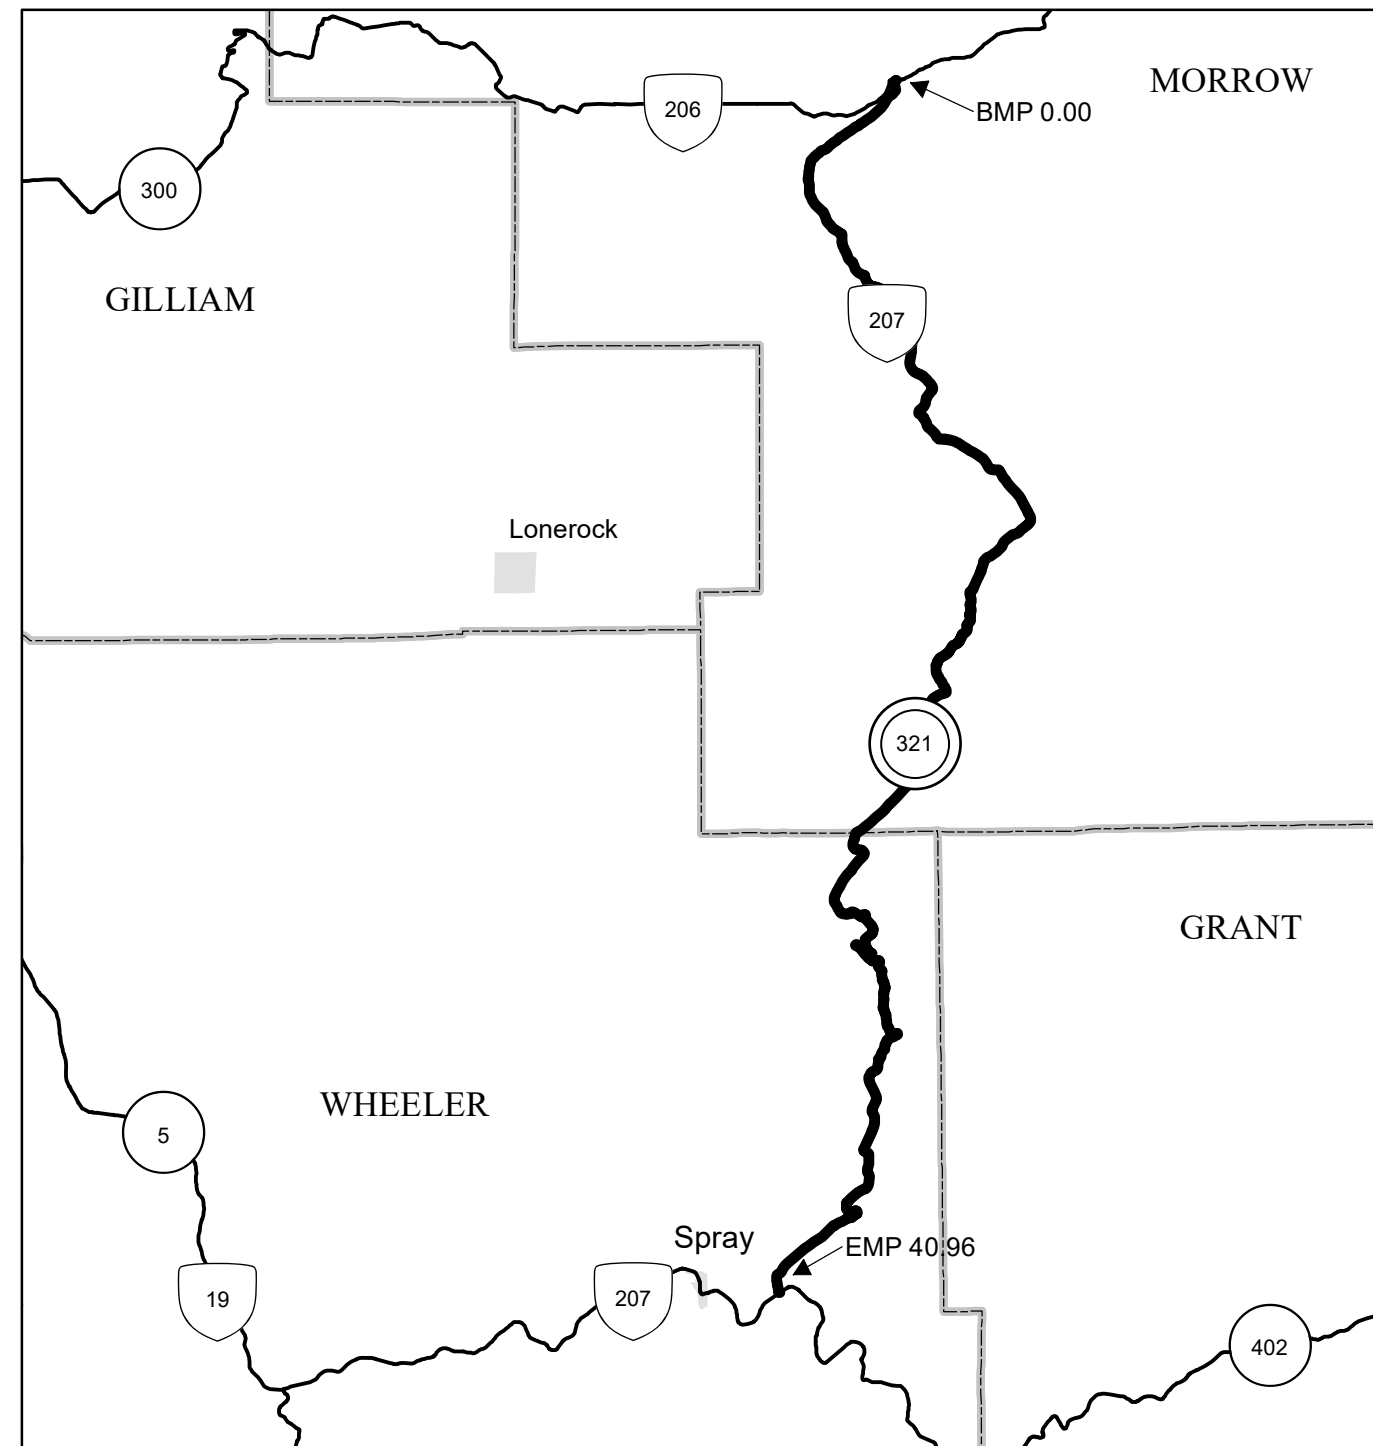

Region 5 District 12 \ Region 4 District 12

HEPPNER-SPRAY HIGHWAY No. 321

Region 4 District 12

HEPPNER-SPRAY HIGHWAY No. 321

Legend

- State Highway No. 321
- State Highways
- County Boundaries
- City Limits

Interstate, US Route, State Route Markers

State Highways

0 2 4 8 Miles

The same information displayed on the Straightline Charts is updated monthly and available in tabular form on ODOT's Internet site. Use the Highway Inventory Summary report for more detailed information.
<https://www.oregon.gov/ODOT/DATA/Pages/Road-Assets-Mileage.aspx>
 NOTE: Milepoints on Straightline Chart are not to scale.

Note:

Jurisdiction of intersecting local roads as of:	Morrow County	2016
	Wheeler County	2016