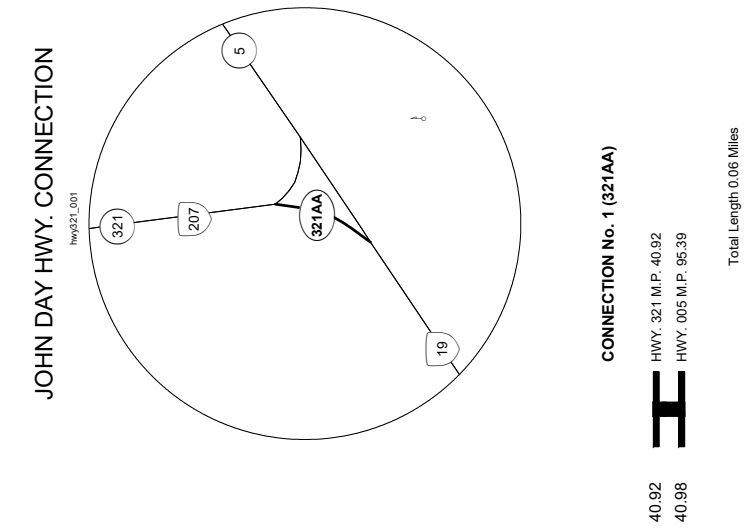

Region 5 District 12 \ Region 4 District 12

HEPPNER-SPRAY HIGHWAY No. 321

Region 4 District 12

HEPPNER-SPRAY HIGHWAY No. 321

Legend

- State Highway No. 321
- State Highways
- County Boundaries
- City Limits

Interstate, US Route, State Route Markers

State Highways

0 2 4 8 Miles

The same information displayed on the Straightline Charts is updated monthly and available in tabular form on ODOT's Internet site. Use the Highway Inventory Summary report for more detailed information.
<https://www.oregon.gov/ODOT/DATA/Pages/Road-Assets-Mileage.aspx>
 NOTE: Milepoints on Straightline Chart are not to scale.

Note:

Jurisdiction of intersecting local roads as of:	Morrow County	2016
	Wheeler County	2016