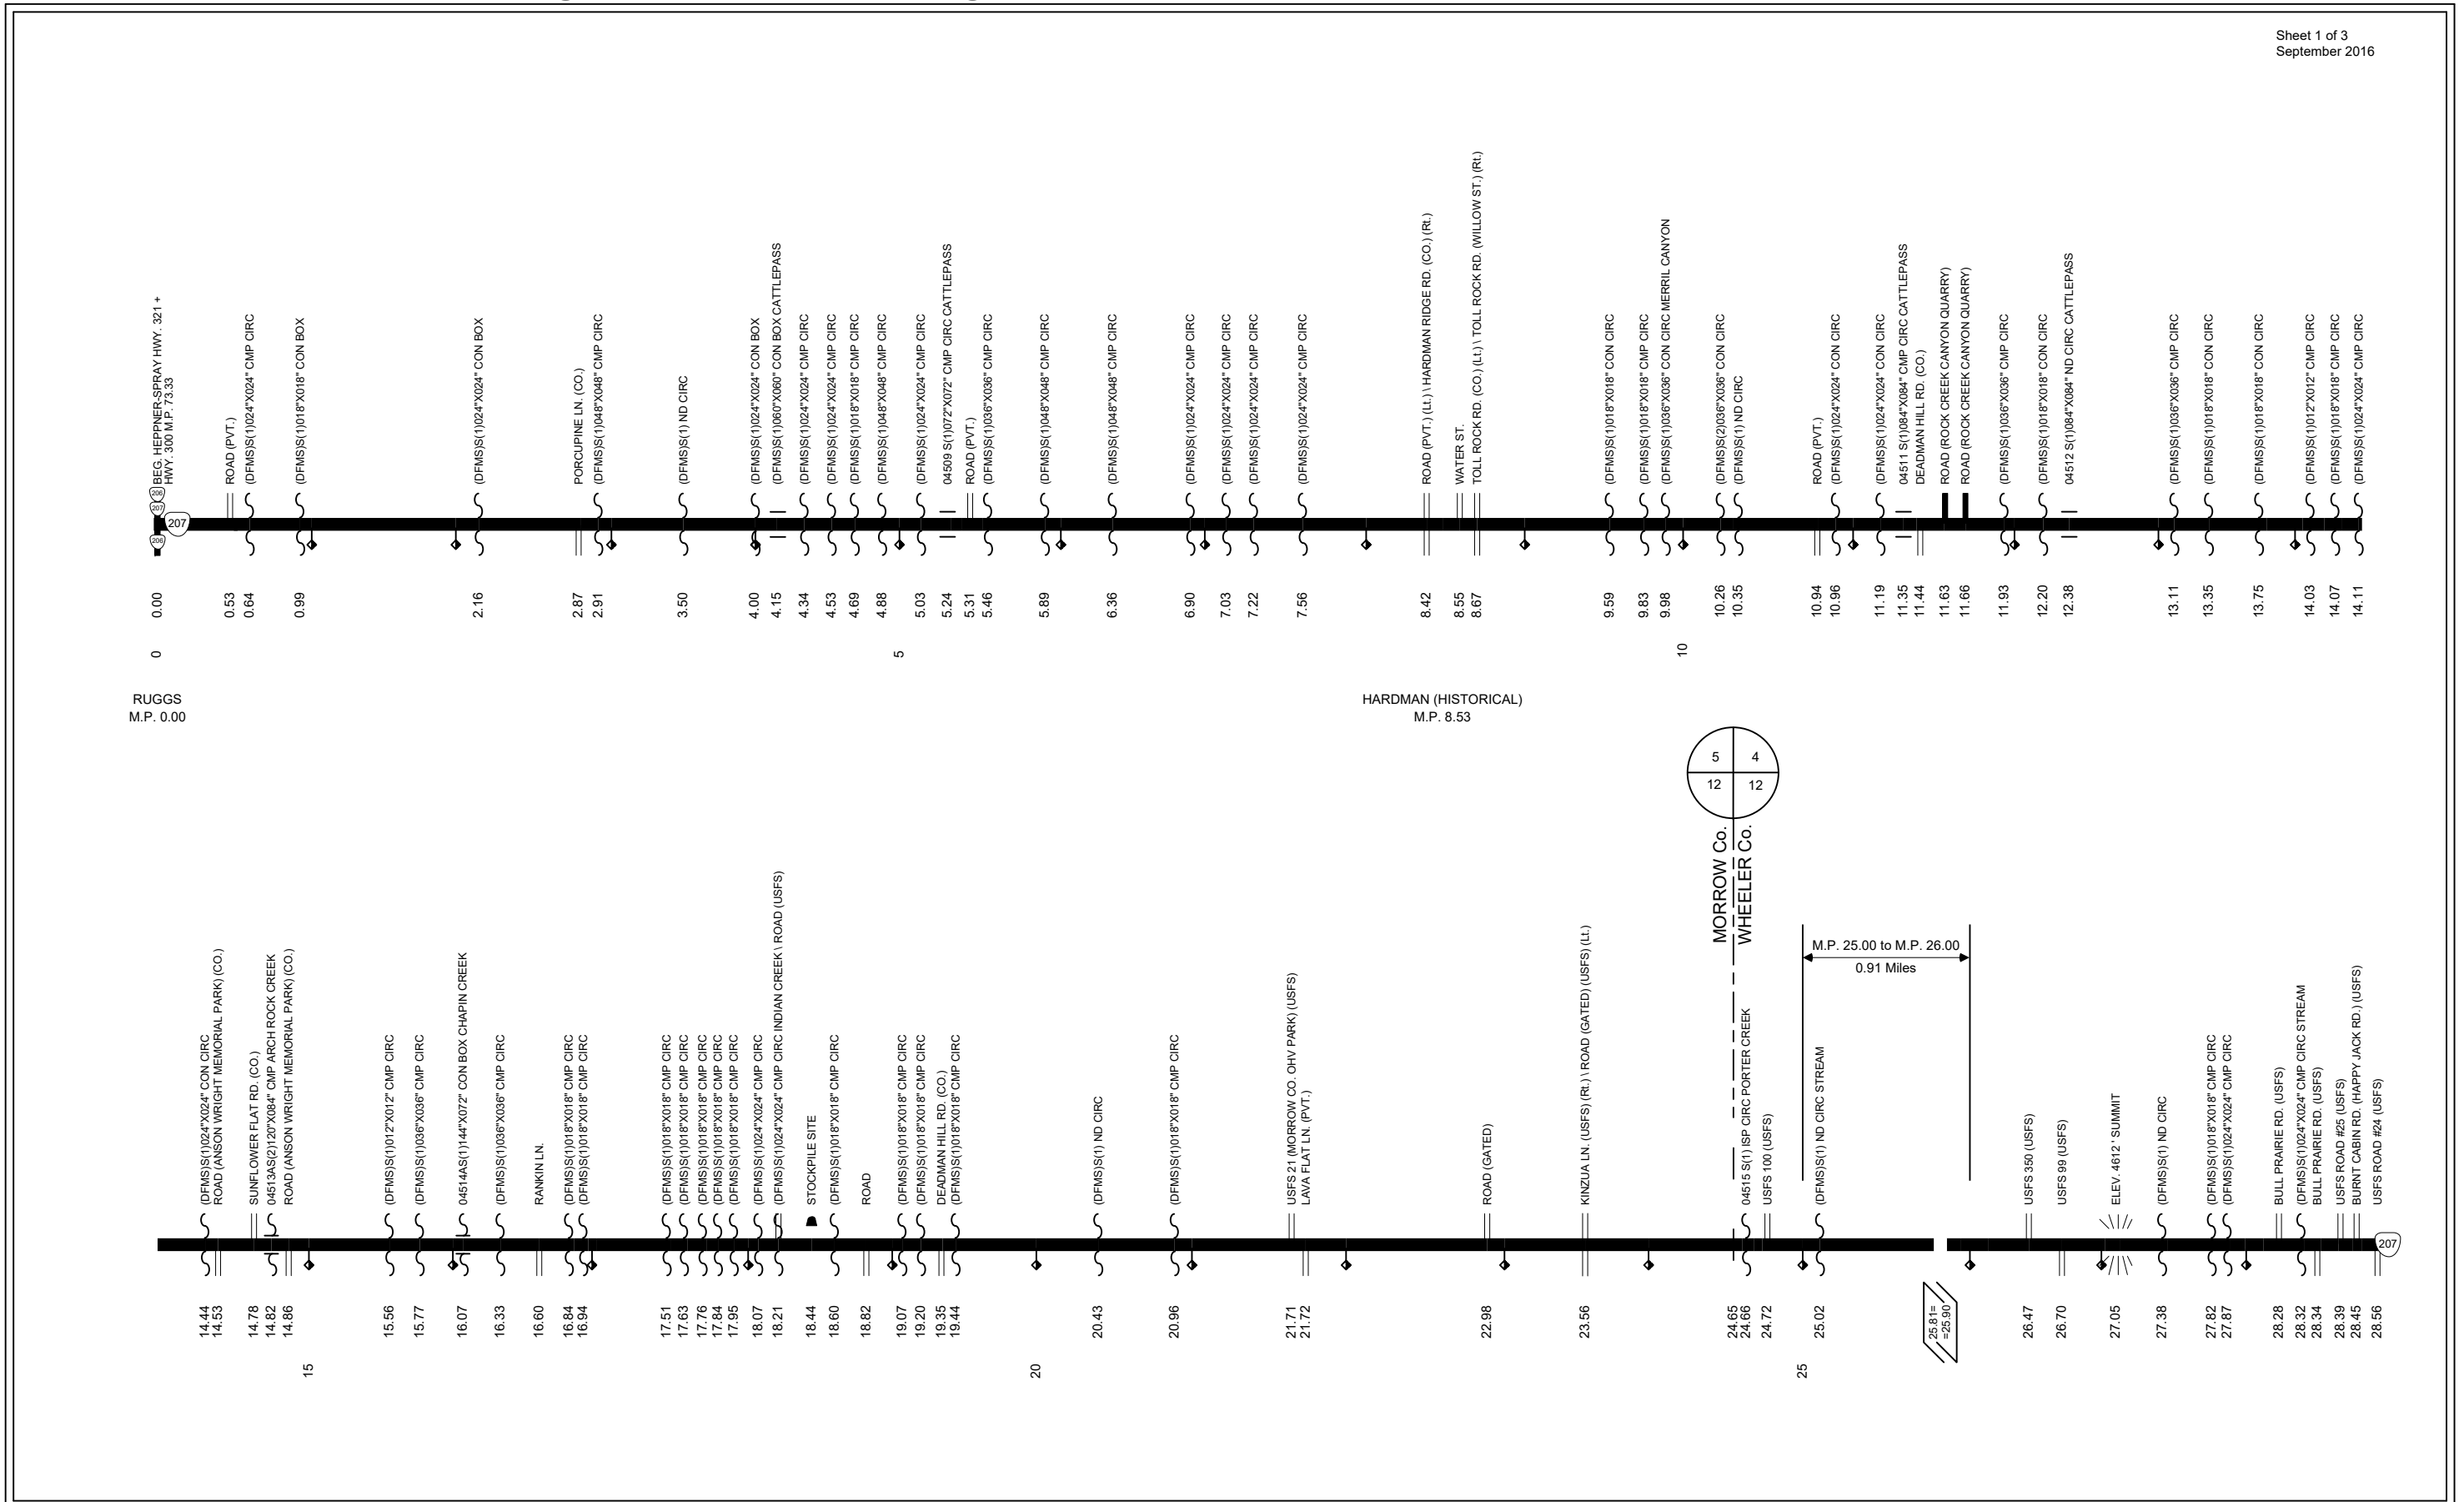

Region 5 District 12 \ Region 4 District 12

HEPPNER-SPRAY HIGHWAY No. 321

Region 4 District 12

HEPPNER-SPRAY HIGHWAY No. 321

Legend

- State Highway No. 321
- State Highways
- County Boundaries
- City Limits

Interstate, US Route, State Route Markers

State Highways

0 2 4 8 Miles

The same information displayed on the Straightline Charts is updated monthly and available in tabular form on ODOT's Internet site. Use the Highway Inventory Summary report for more detailed information.
<https://www.oregon.gov/ODOT/DATA/Pages/Road-Assets-Mileage.aspx>
 NOTE: Milepoints on Straightline Chart are not to scale.

Note:

Jurisdiction of intersecting local roads as of:	Morrow County	2016
	Wheeler County	2016