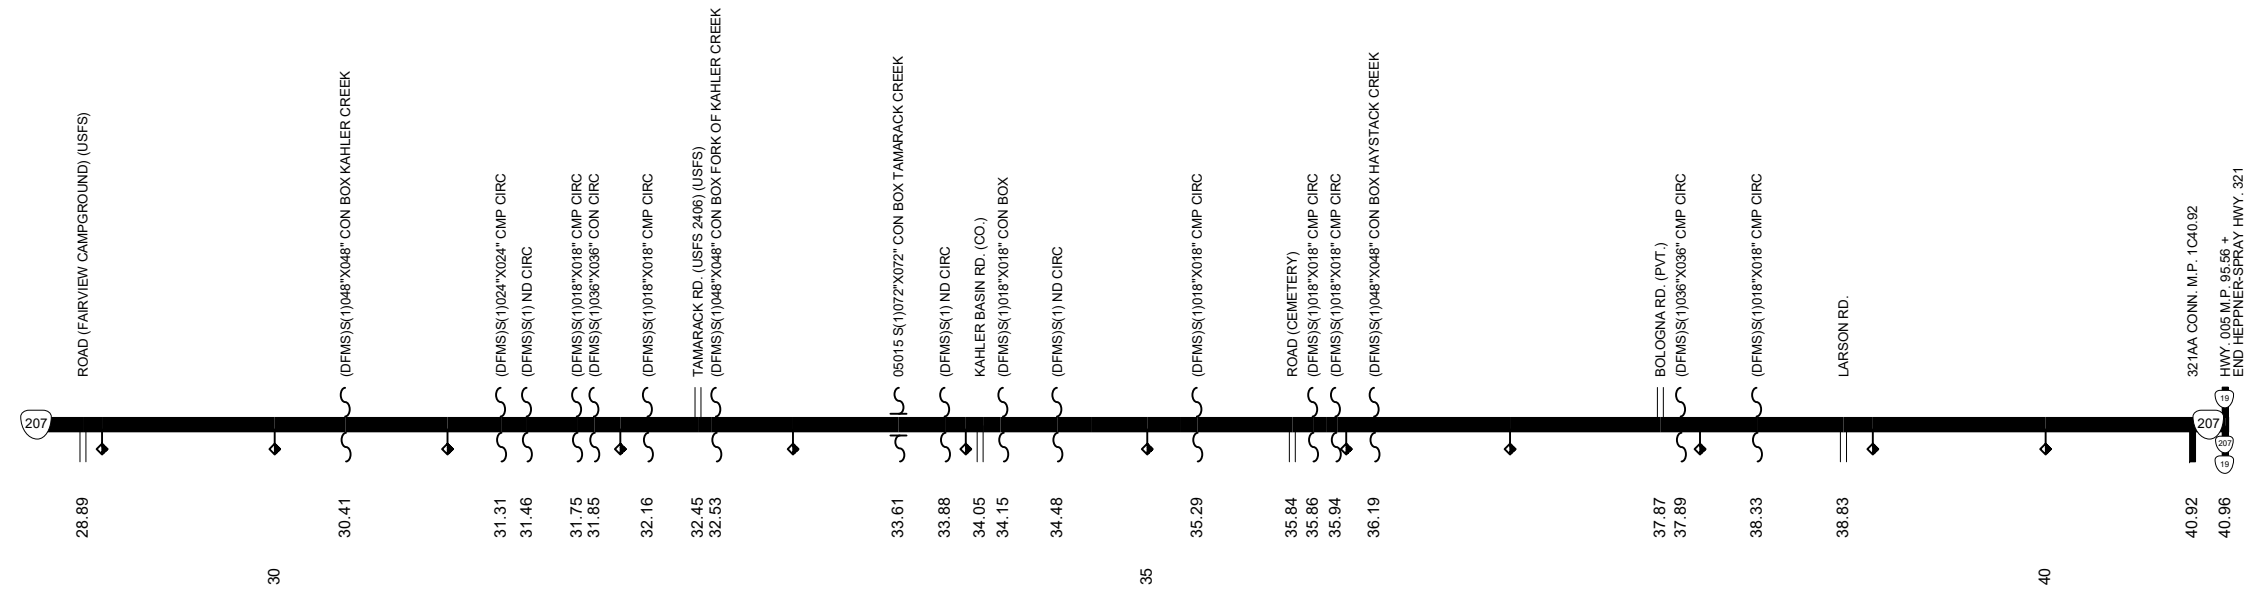

Region 5 District 12 \ Region 4 District 12

HEPPNER-SPRAY HIGHWAY No. 321

Region 4 District 12

HEPPNER-SPRAY HIGHWAY No. 321

Legend

- State Highway No. 321
- State Highways
- County Boundaries
- City Limits

Interstate, US Route, State Route Markers

State Highways

0 2 4 8 Miles

The same information displayed on the Straightline Charts is updated monthly and available in tabular form on ODOT's Internet site. Use the Highway Inventory Summary report for more detailed information.
<https://www.oregon.gov/ODOT/DATA/Pages/Road-Assets-Mileage.aspx>
 NOTE: Milepoints on Straightline Chart are not to scale.

Note:

Jurisdiction of intersecting local roads as of:	Morrow County	2016
	Wheeler County	2016