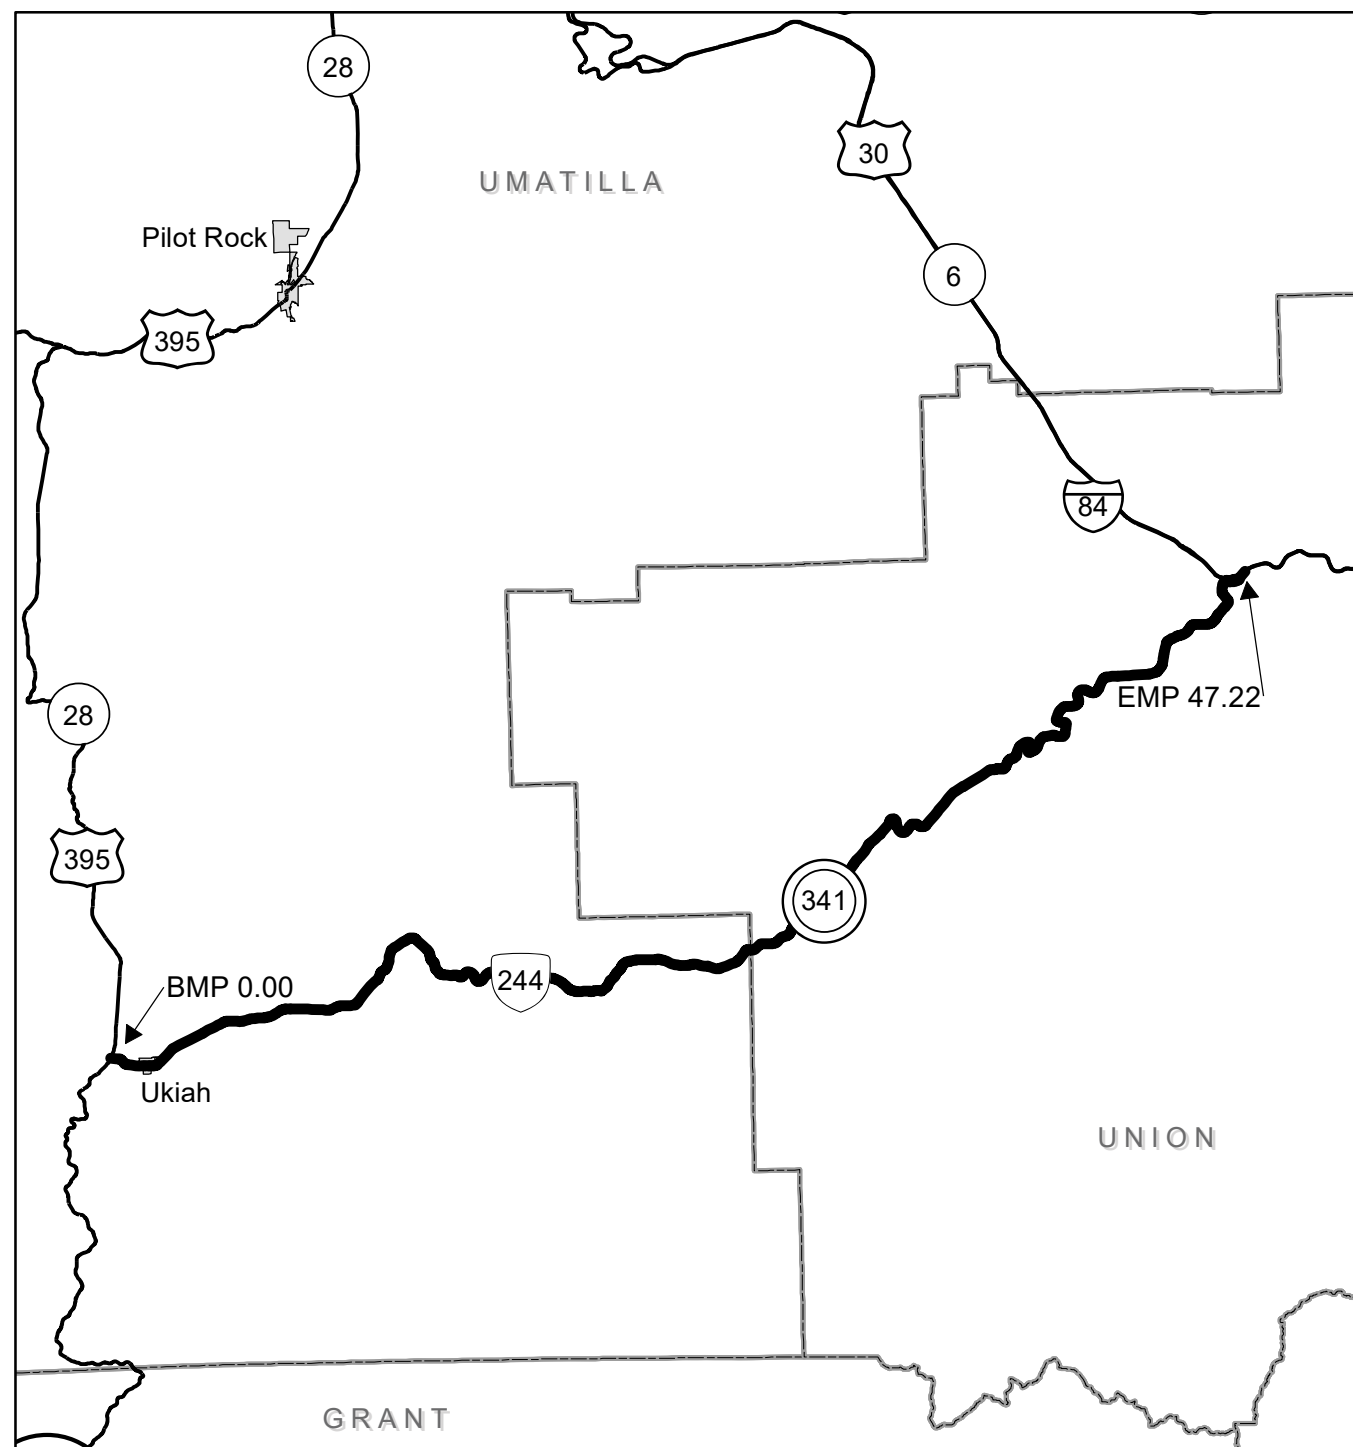

Region 5 District 12 / District 13

UKIAH-HILGARD HIGHWAY No. 341

Region 5 District 13

UKIAH-HILGARD HIGHWAY No. 341

Legend

- State Highway No. 341
- State Highways
- City Limits
- County Boundaries
- Interstate, US Route, State Route Markers
- State Highways

0 1.75 3.5 7 Miles

The same information displayed on the Straightline Charts is updated monthly and available in tabular form on ODOT's Internet site. Use the Highway Inventory Summary report for more detailed information.
<https://www.oregon.gov/ODOT/DATA/Pages/Road-Assets-Mileage.aspx>
 NOTE: Milepoints on Straightline Chart are not to scale.

Note:
 Jurisdiction of intersecting local roads as of:

Umatilla County	2012
Union County	2012