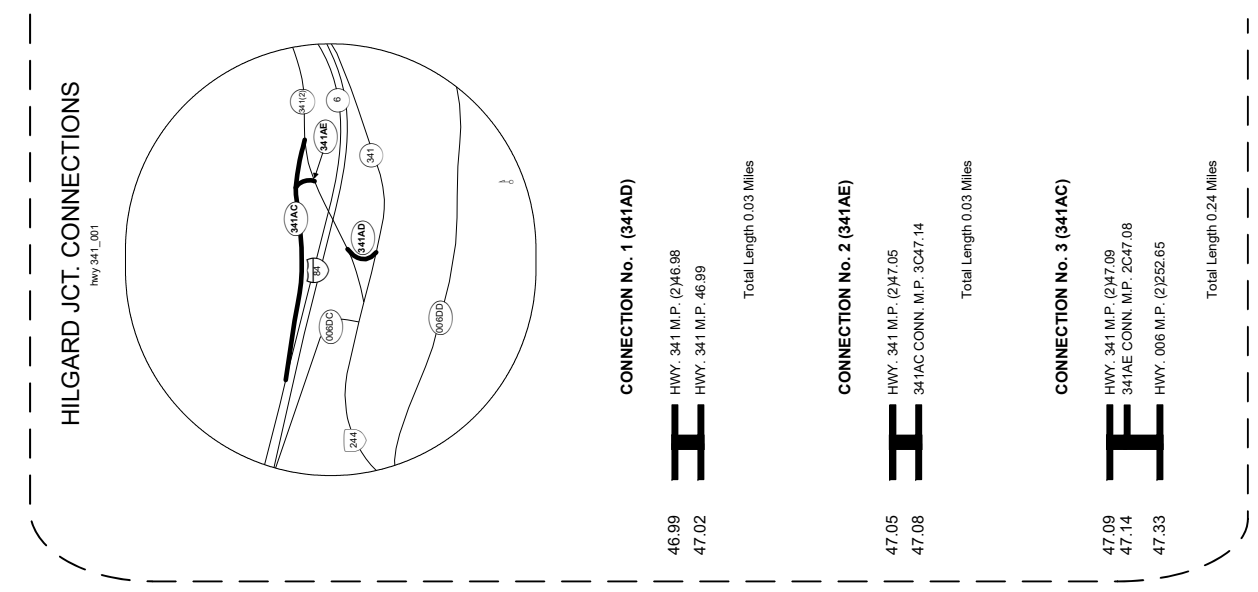

Region 5 District 12 / District 13

UKIAH-HILGARD HIGHWAY No. 341

Region 5 District 13

UKIAH-HILGARD HIGHWAY No. 341

Legend

- State Highway No. 341
- State Highways
- City Limits
- County Boundaries
- Interstate, US Route, State Route Markers
- State Highways

0 1.75 3.5 7 Miles

The same information displayed on the Straightline Charts is updated monthly and available in tabular form on ODOT's Internet site. Use the Highway Inventory Summary report for more detailed information.
<https://www.oregon.gov/ODOT/DATA/Pages/Road-Assets-Mileage.aspx>
 NOTE: Milepoints on Straightline Chart are not to scale.

Note:
 Jurisdiction of intersecting local roads as of:

Umatilla County	2012
Union County	2012