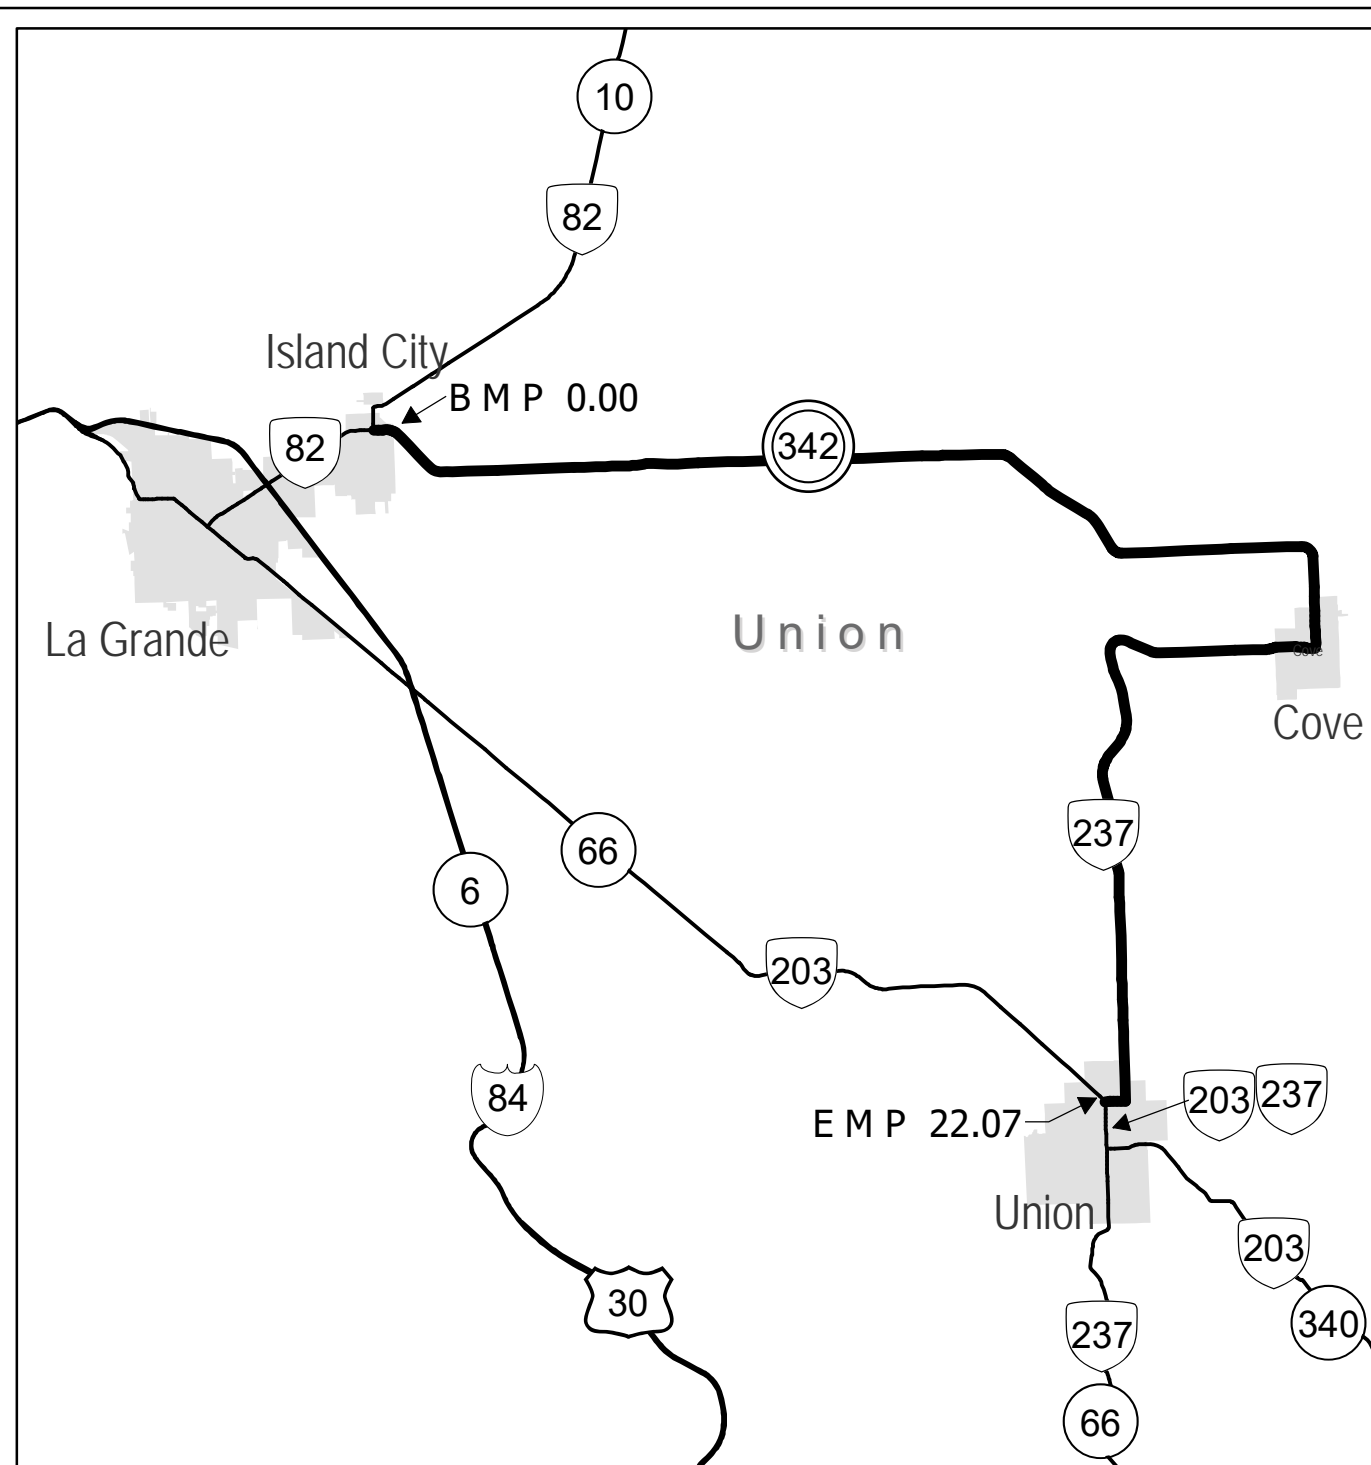

Region 5 District 13

COVE HIGHWAY No. 342

Sheet 1 of 2
 January 2015

Legend

- State Highway No. 342
- State Highways
- City Limits
- counties

	Interstate, US Route, State Route Markers
	State Highways

The same information displayed on the Straightline Charts is updated monthly and available in tabular form on ODOT's Internet site. Use the Highway Inventory Summary report for more detailed information.
<https://www.oregon.gov/ODOT/DATA/Pages/Road-Assets-Mileage.aspx>
 NOTE: Milepoints on Straightline Chart are not to scale.

Note:
 Jurisdiction of intersecting local roads as of: Union County 2012