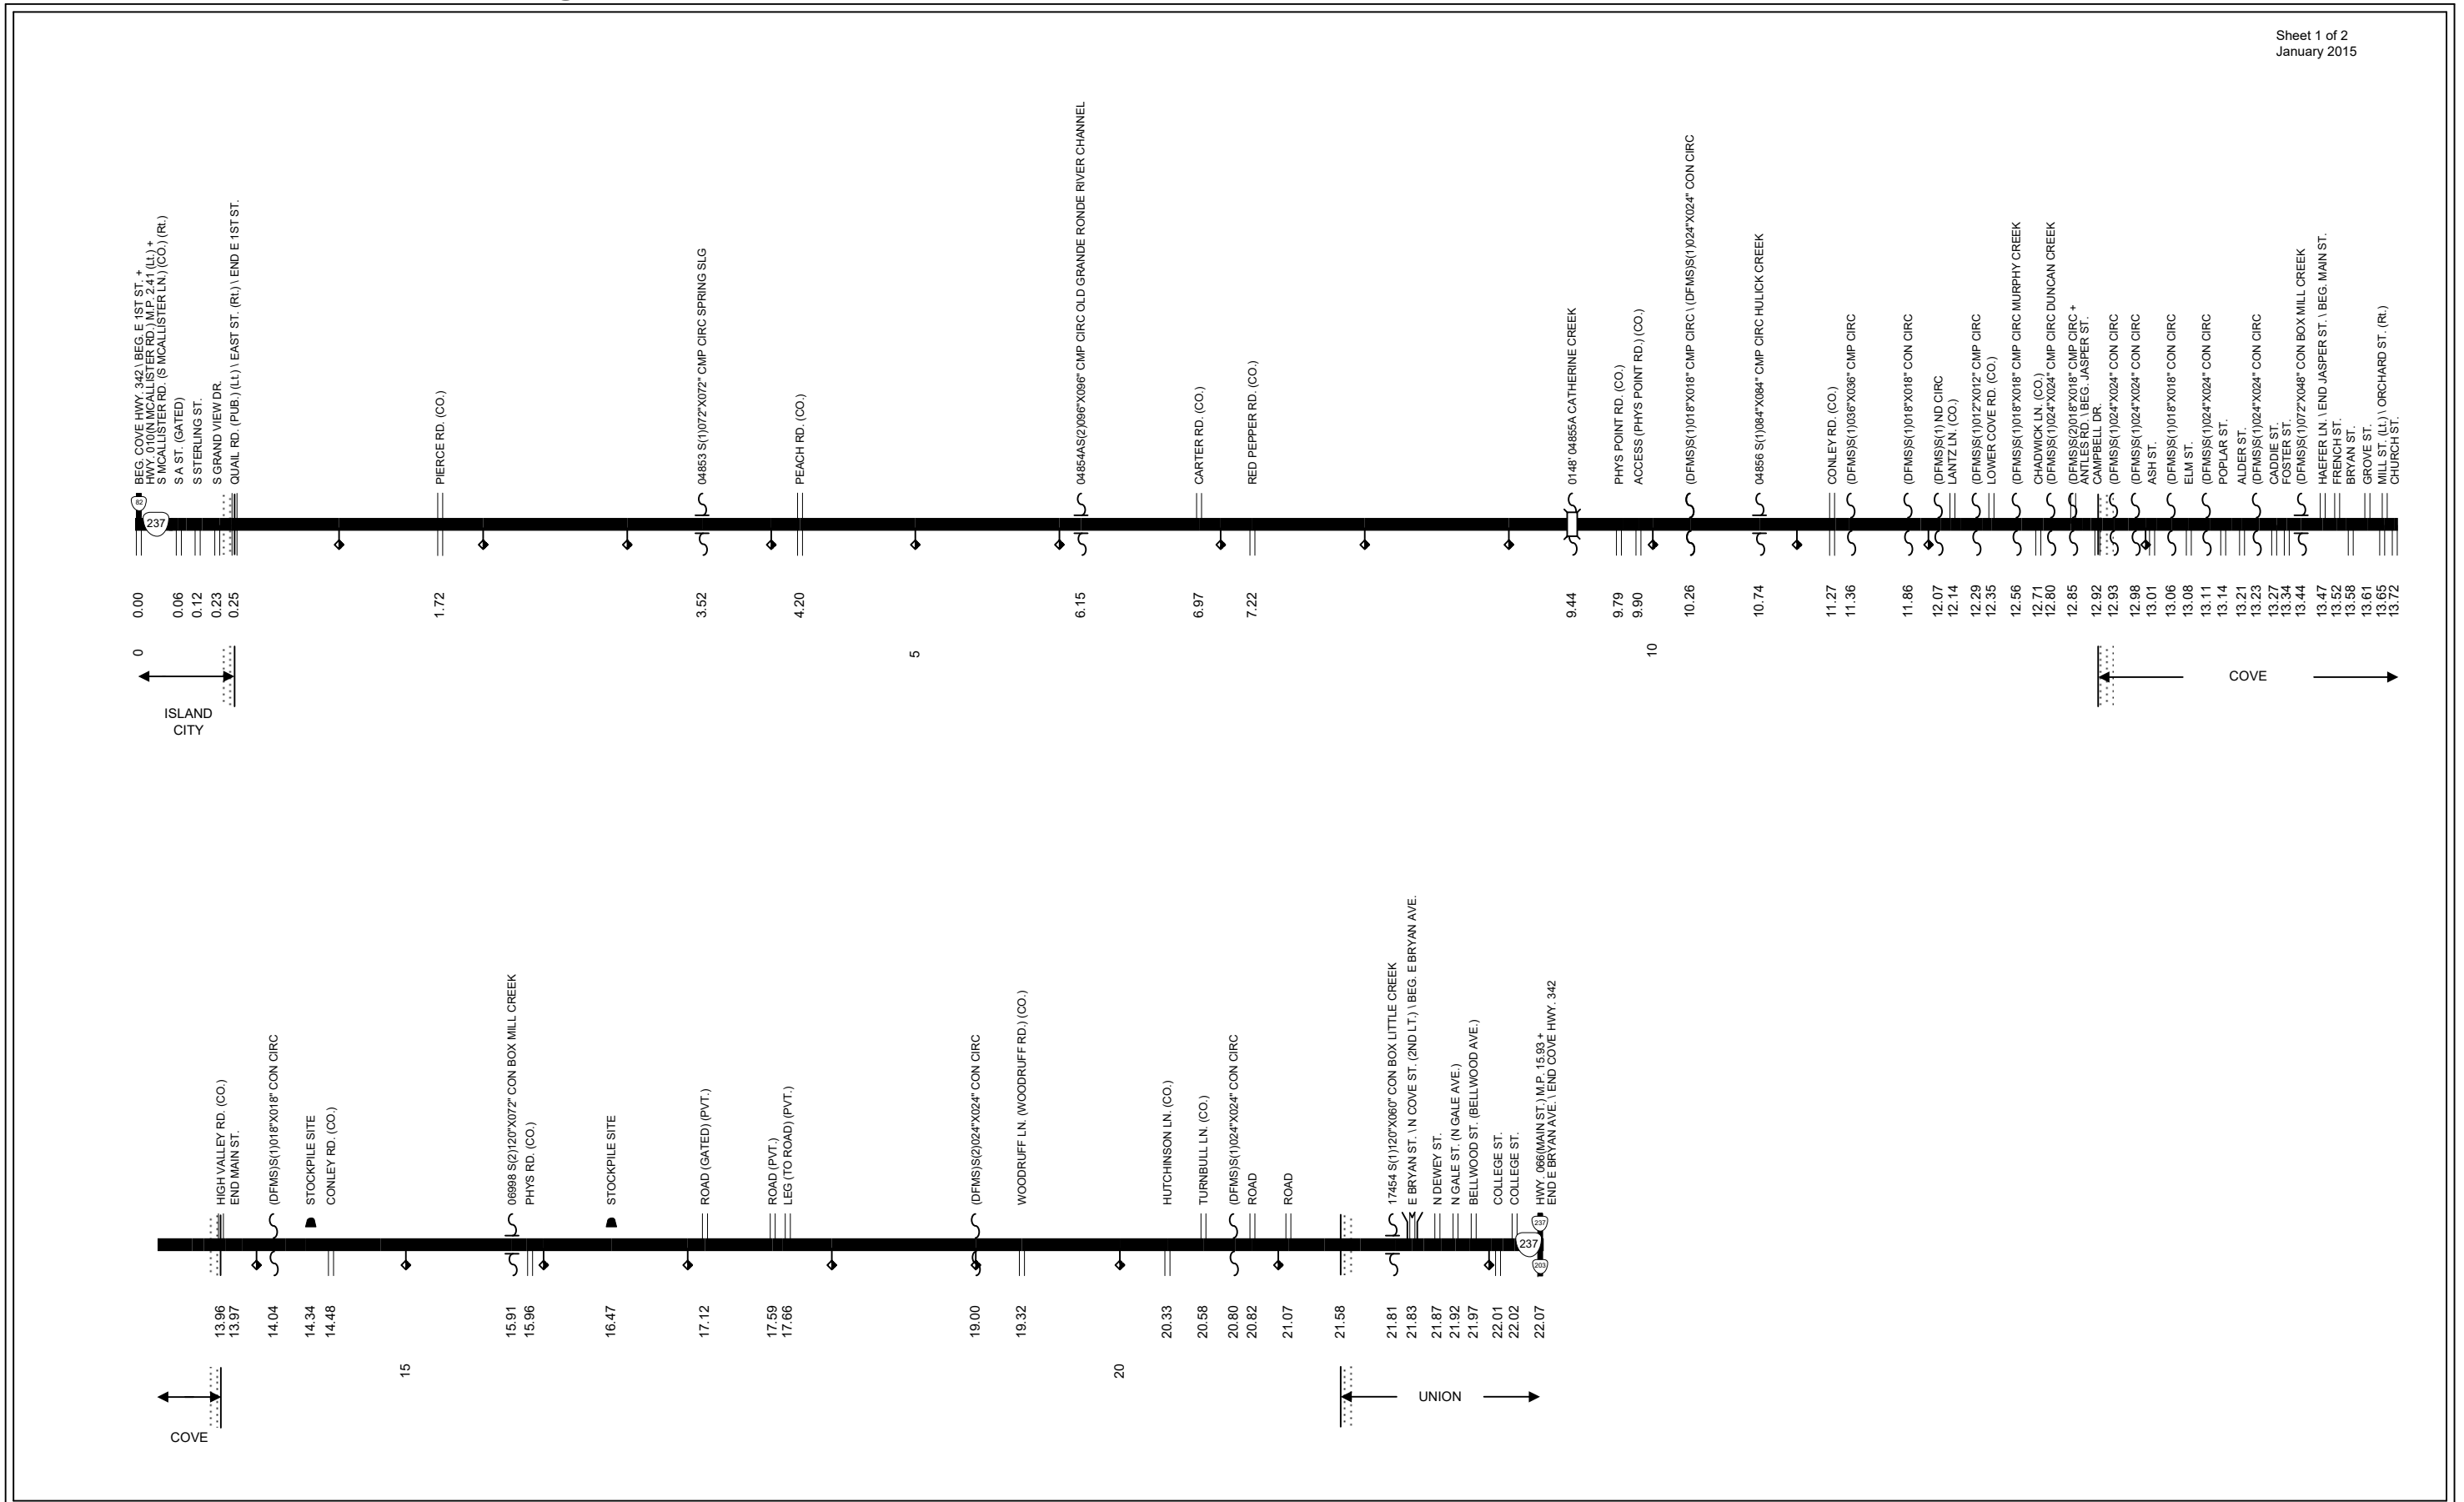

Region 5 District 13

COVE HIGHWAY No. 342

Sheet 1 of 2
 January 2015

Legend

- State Highway No. 342
- State Highways
- City Limits
- counties

	Interstate, US Route, State Route Markers
	State Highways

The same information displayed on the Straightline Charts is updated monthly and available in tabular form on ODOT's Internet site. Use the Highway Inventory Summary report for more detailed information.
<https://www.oregon.gov/ODOT/DATA/Pages/Road-Assets-Mileage.aspx>
 NOTE: Milepoints on Straightline Chart are not to scale.

Note:
 Jurisdiction of intersecting local roads as of: Union County 2012