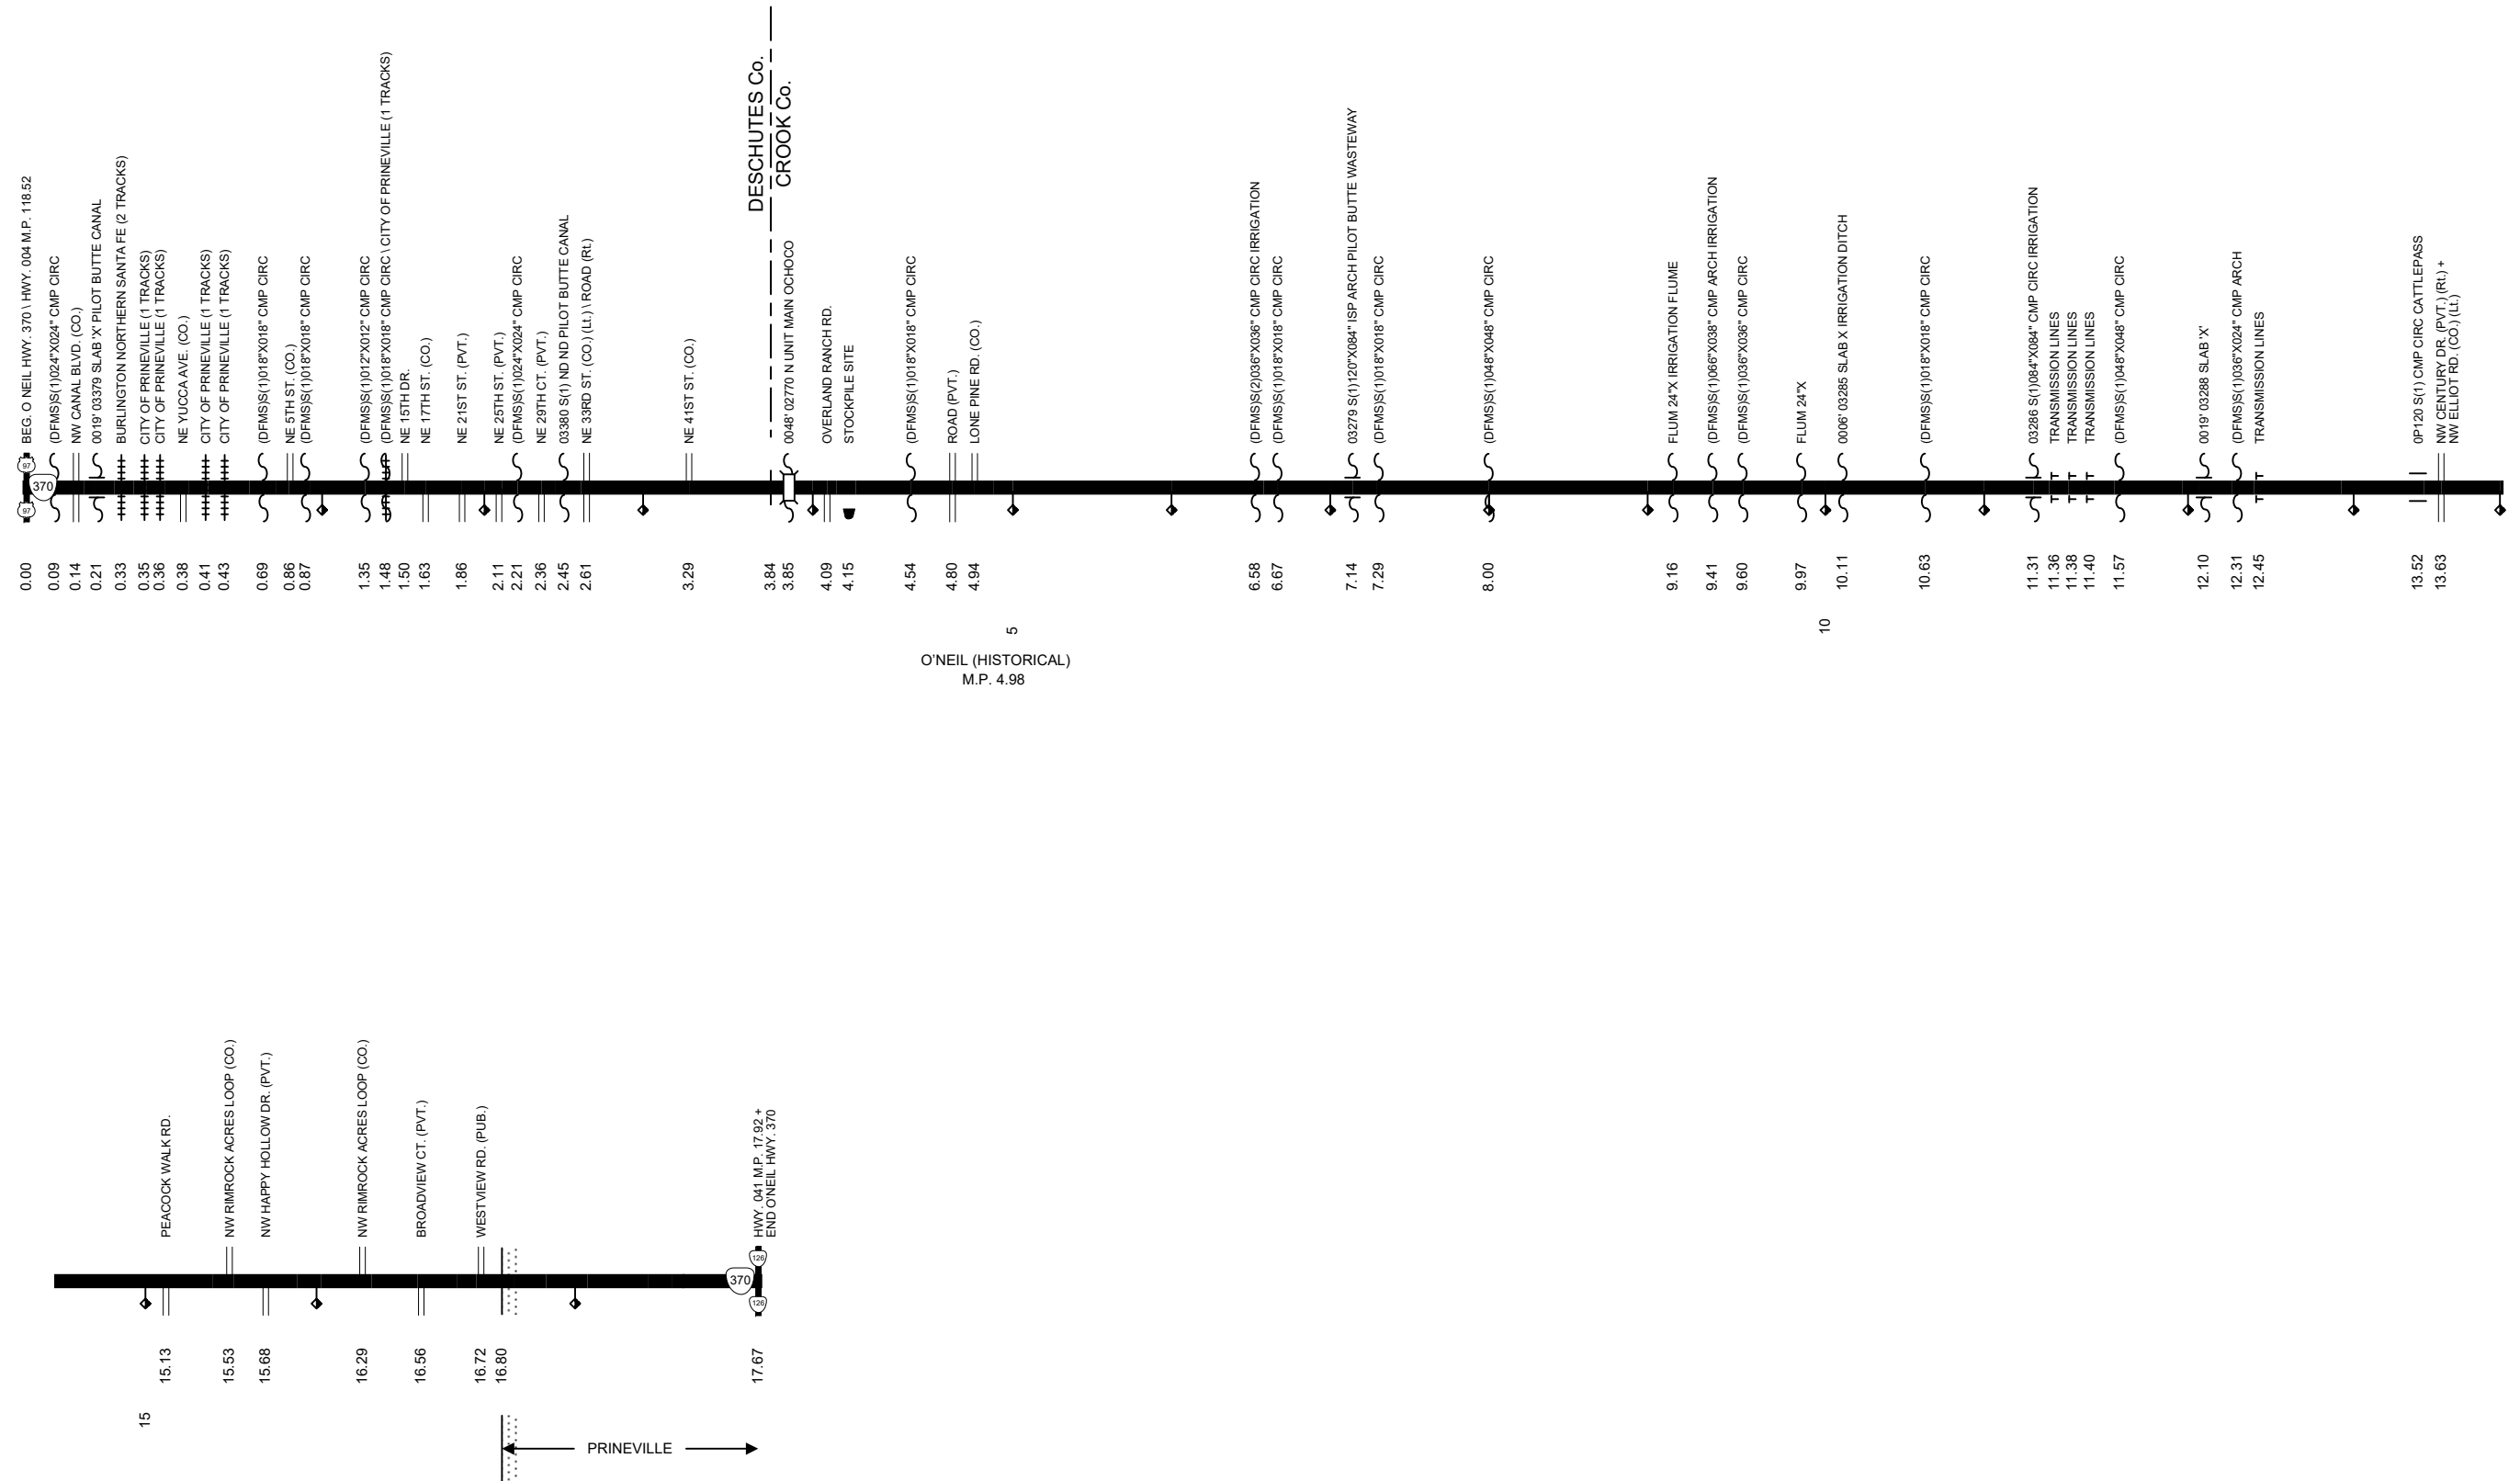

Region 4 District 10

O NEIL HIGHWAY No. 370

Sheet 1 of 2
August 2016

Region 4 District 10

O NEIL HIGHWAY No. 370

Sheet 2 of 2
August 2016

Legend	
	State Highway No. 370
	State Highways
	City Limits
	counties
	Interstate, US Route, State Route Markers
	State Highways

The same information displayed on the Straightline Charts is updated monthly and available in tabular form on ODOT's Internet site. Use the Highway Inventory Summary report for more detailed information.

<https://www.oregon.gov/ODOT/DATA/Pages/Road-Assets-Mileage.aspx>

NOTE: Milepoints on Straightline Chart are not to scale.

Note:

Jurisdiction of intersecting local roads as of:

Deschutes County 2016

Crook County 2016