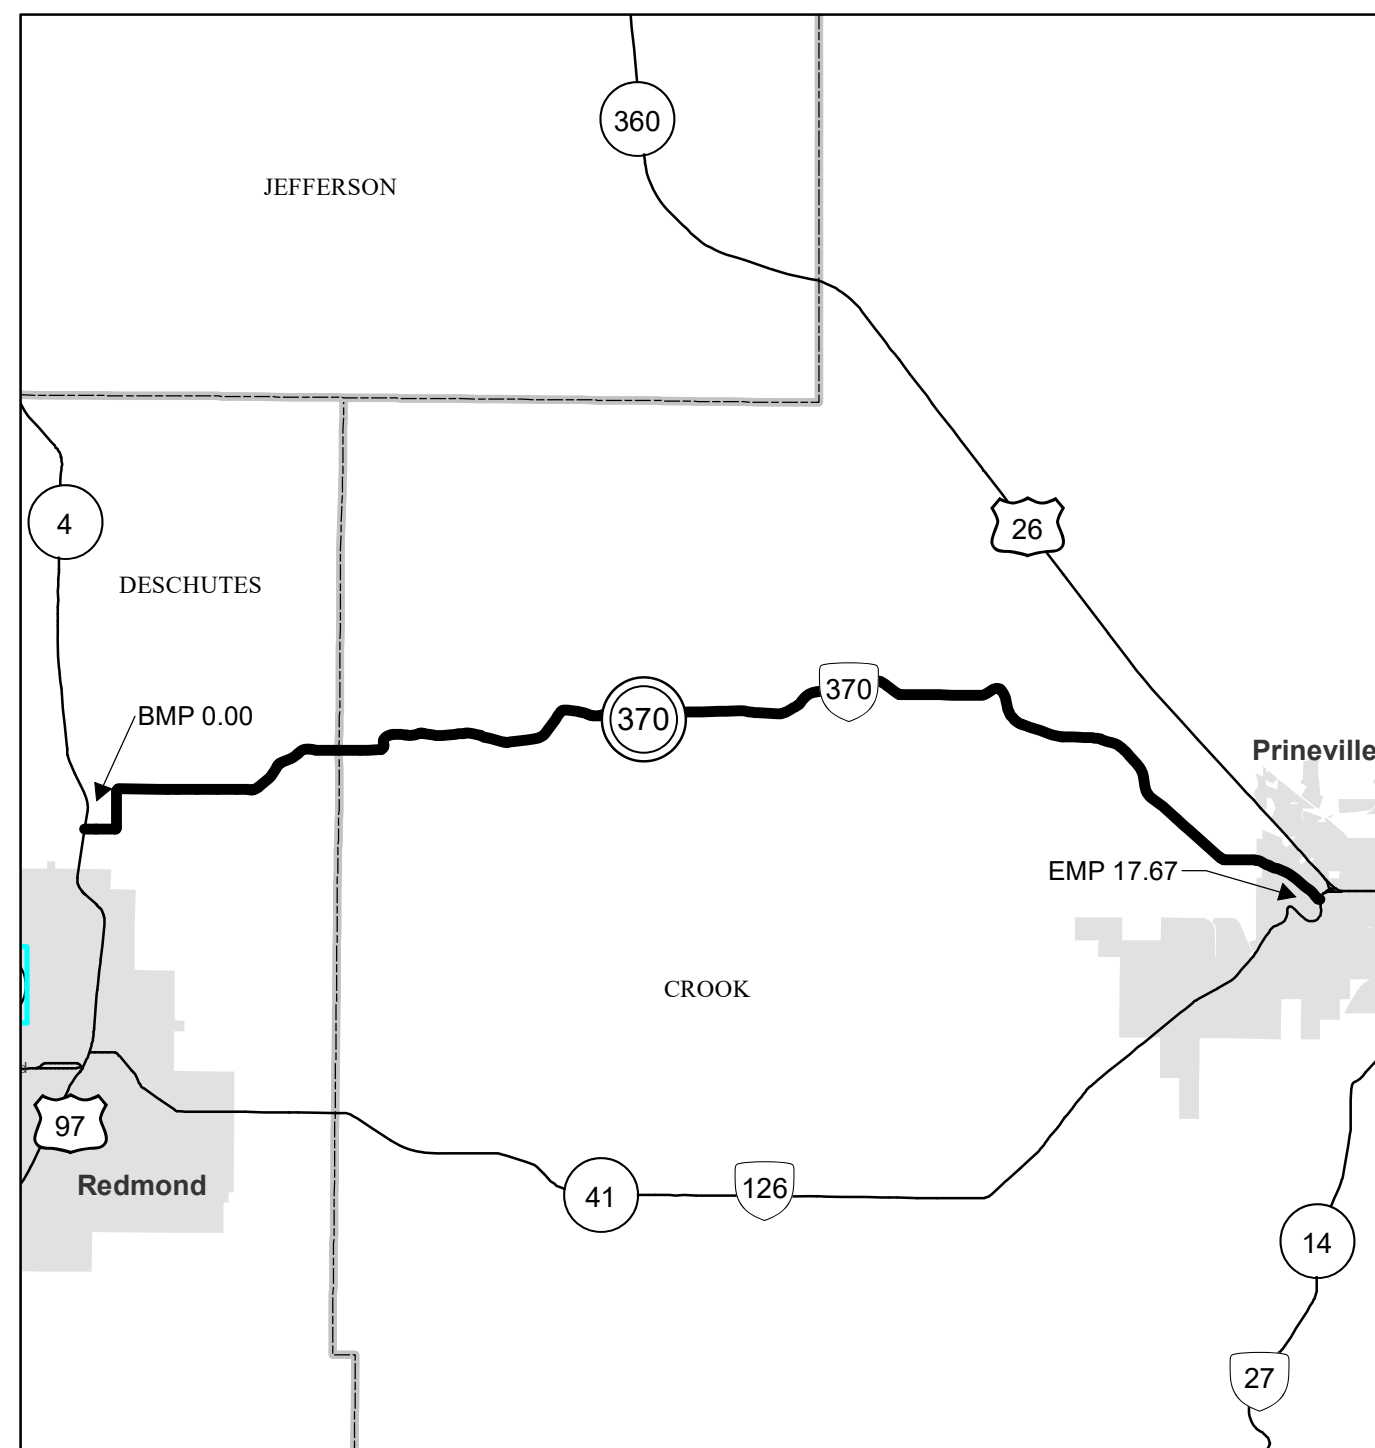

Region 4 District 10

O NEIL HIGHWAY No. 370

Sheet 1 of 2
August 2016

Region 4 District 10

O NEIL HIGHWAY No. 370

Sheet 2 of 2
August 2016

Legend	
	State Highway No. 370
	State Highways
	City Limits
	counties
	Interstate, US Route, State Route Markers
	State Highways

The same information displayed on the Straightline Charts is updated monthly and available in tabular form on ODOT's Internet site. Use the Highway Inventory Summary report for more detailed information.

<https://www.oregon.gov/ODOT/DATA/Pages/Road-Assets-Mileage.aspx>

NOTE: Milepoints on Straightline Chart are not to scale.

Note:

Jurisdiction of intersecting local roads as of:

Deschutes County 2016

Crook County 2016