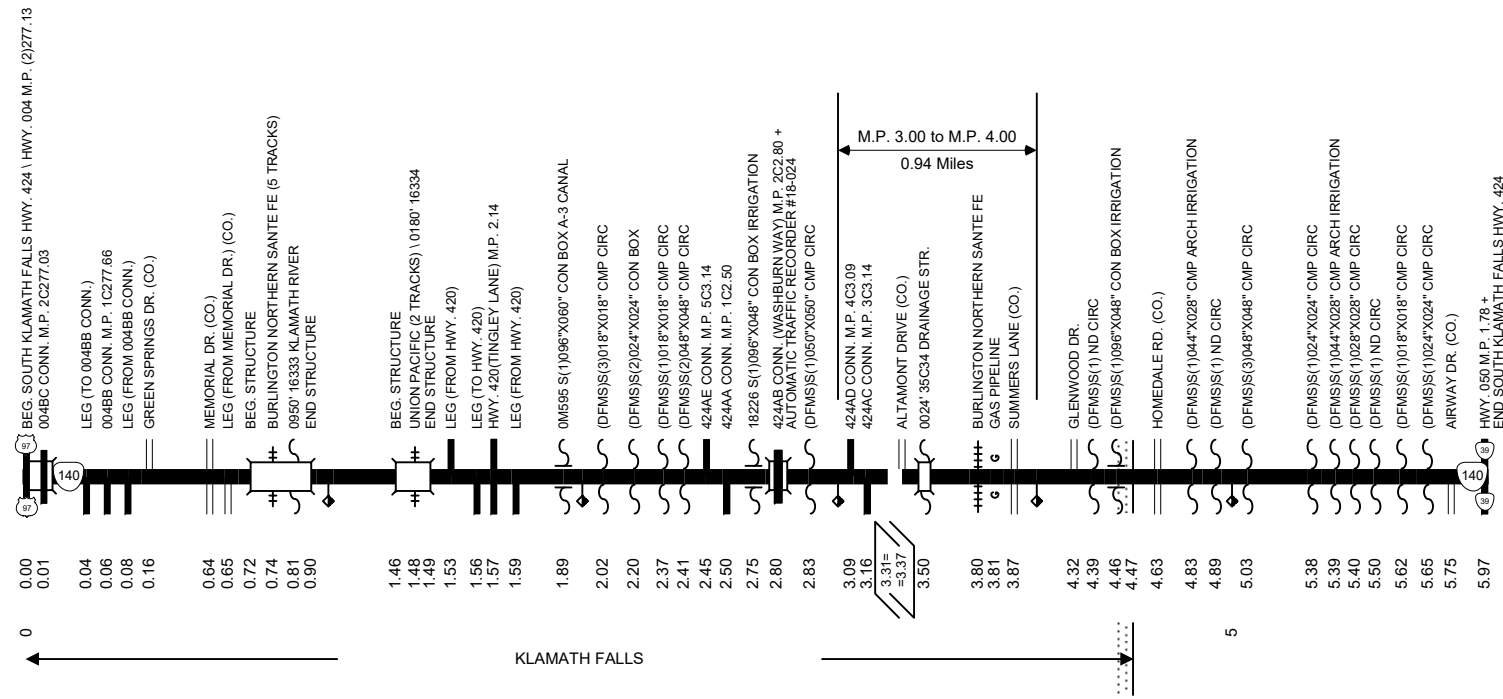

# Region 4 District 11

# SOUTH KLAMATH FALLS HIGHWAY No. 424

**Legend**

- State Highways No. 424
- State Highways
- County Boundaries
- City Limits

			Interstate, US Route, State Route Markers
			State Highways

0 0.35 0.7 1.4 Miles

The same information displayed on the Straightline Charts is updated monthly and available in tabular form on ODOT's Internet site. Use the Highway Inventory Summary report for more detailed information.

<https://www.oregon.gov/ODOT/DATA/Pages/Road-Assets-Mileage.aspx>

NOTE: Milepoints on Straightline Chart are not to scale.

Note:

Jurisdiction of intersecting local roads as of:

Klamath County

2015