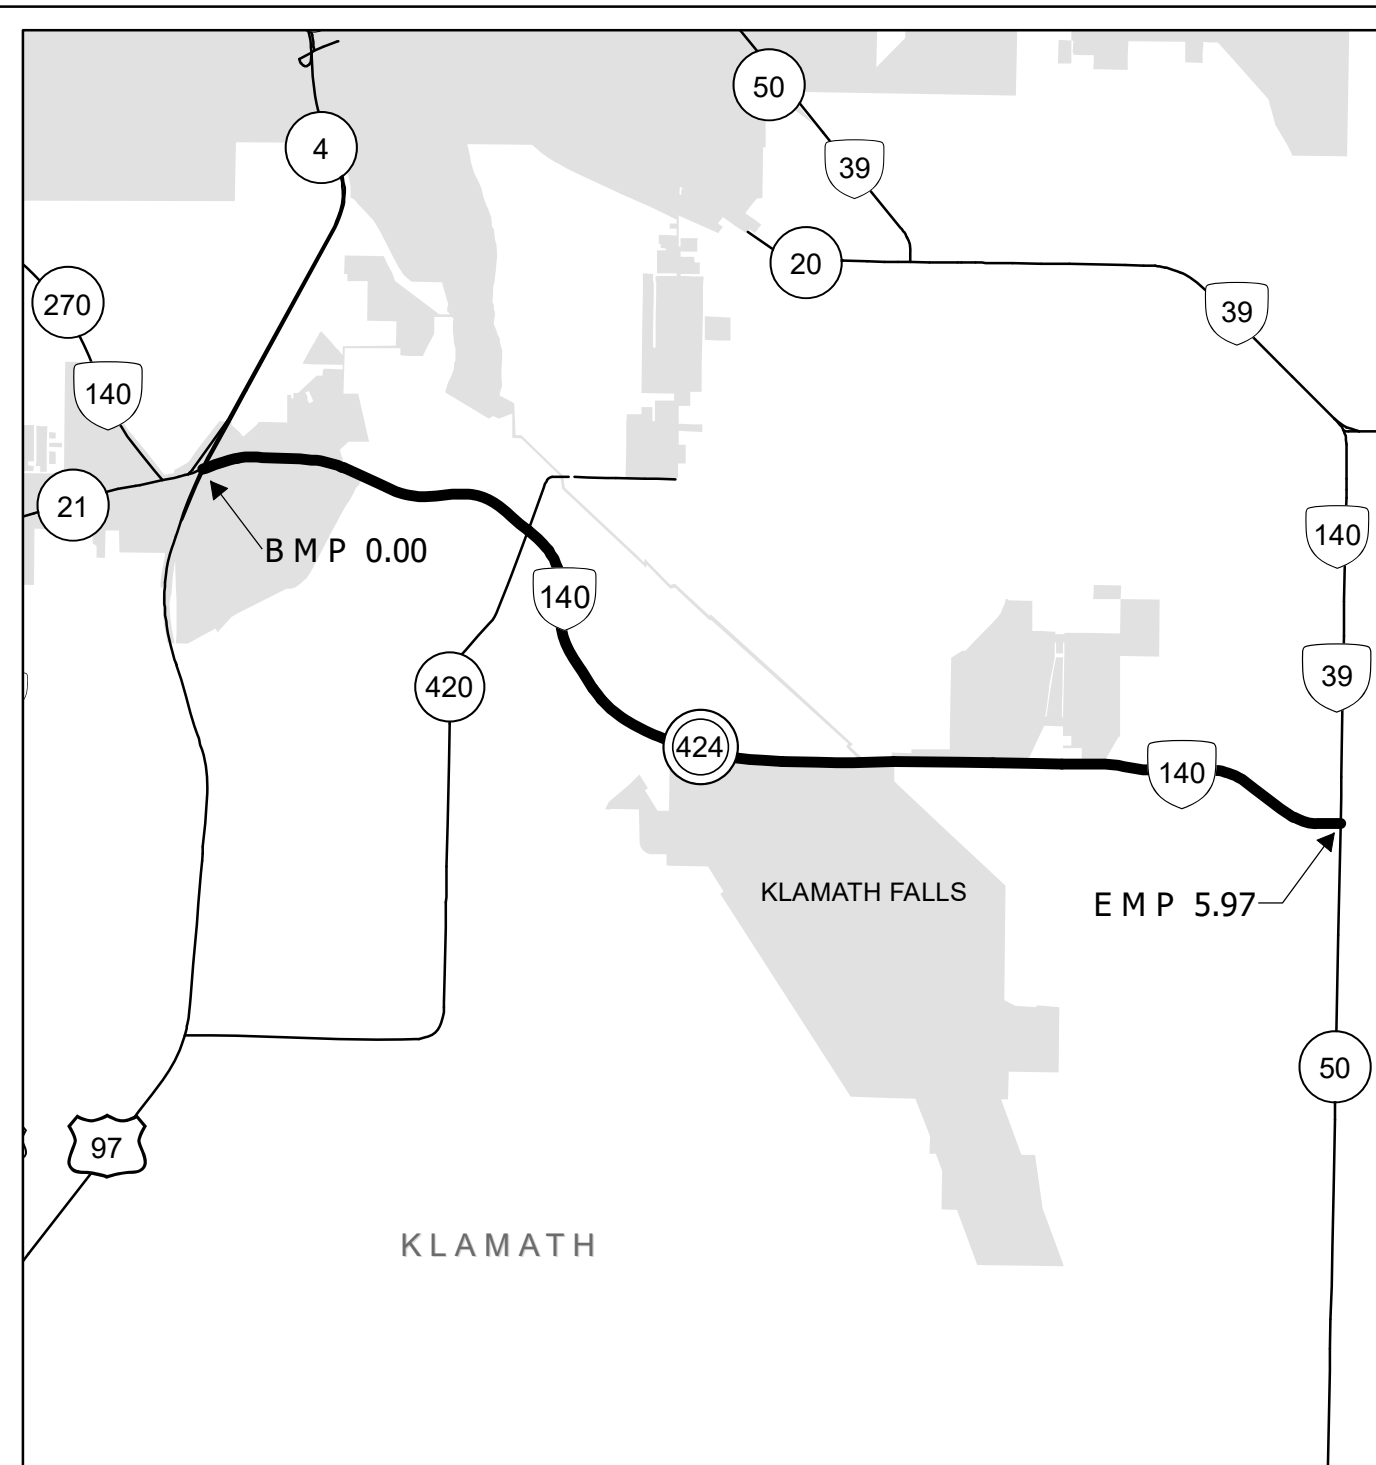

# Region 4 District 11

# SOUTH KLAMATH FALLS HIGHWAY No. 424

**Legend**

- State Highways No. 424
- State Highways
- County Boundaries
- City Limits

			Interstate, US Route, State Route Markers
			State Highways

0 0.35 0.7 1.4 Miles

The same information displayed on the Straightline Charts is updated monthly and available in tabular form on ODOT's Internet site. Use the Highway Inventory Summary report for more detailed information.

<https://www.oregon.gov/ODOT/DATA/Pages/Road-Assets-Mileage.aspx>

NOTE: Milepoints on Straightline Chart are not to scale.

Note:

Jurisdiction of intersecting local roads as of:

Klamath County

2015