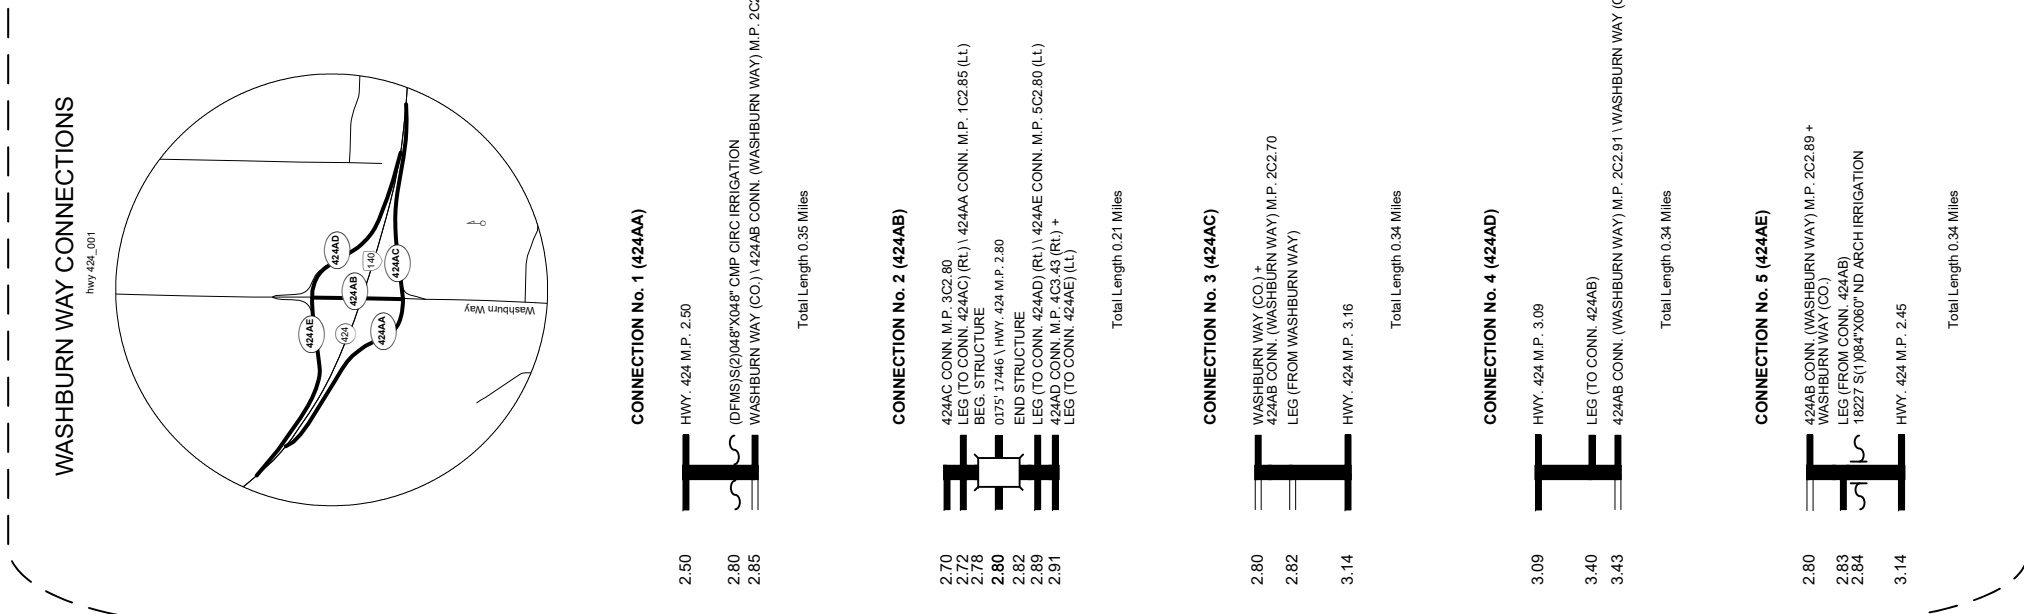

# Region 4 District 11

# SOUTH KLAMATH FALLS HIGHWAY No. 424

**Legend**

- State Highways No. 424
- State Highways
- County Boundaries
- City Limits

			Interstate, US Route, State Route Markers
			State Highways

0 0.35 0.7 1.4 Miles

The same information displayed on the Straightline Charts is updated monthly and available in tabular form on ODOT's Internet site. Use the Highway Inventory Summary report for more detailed information.