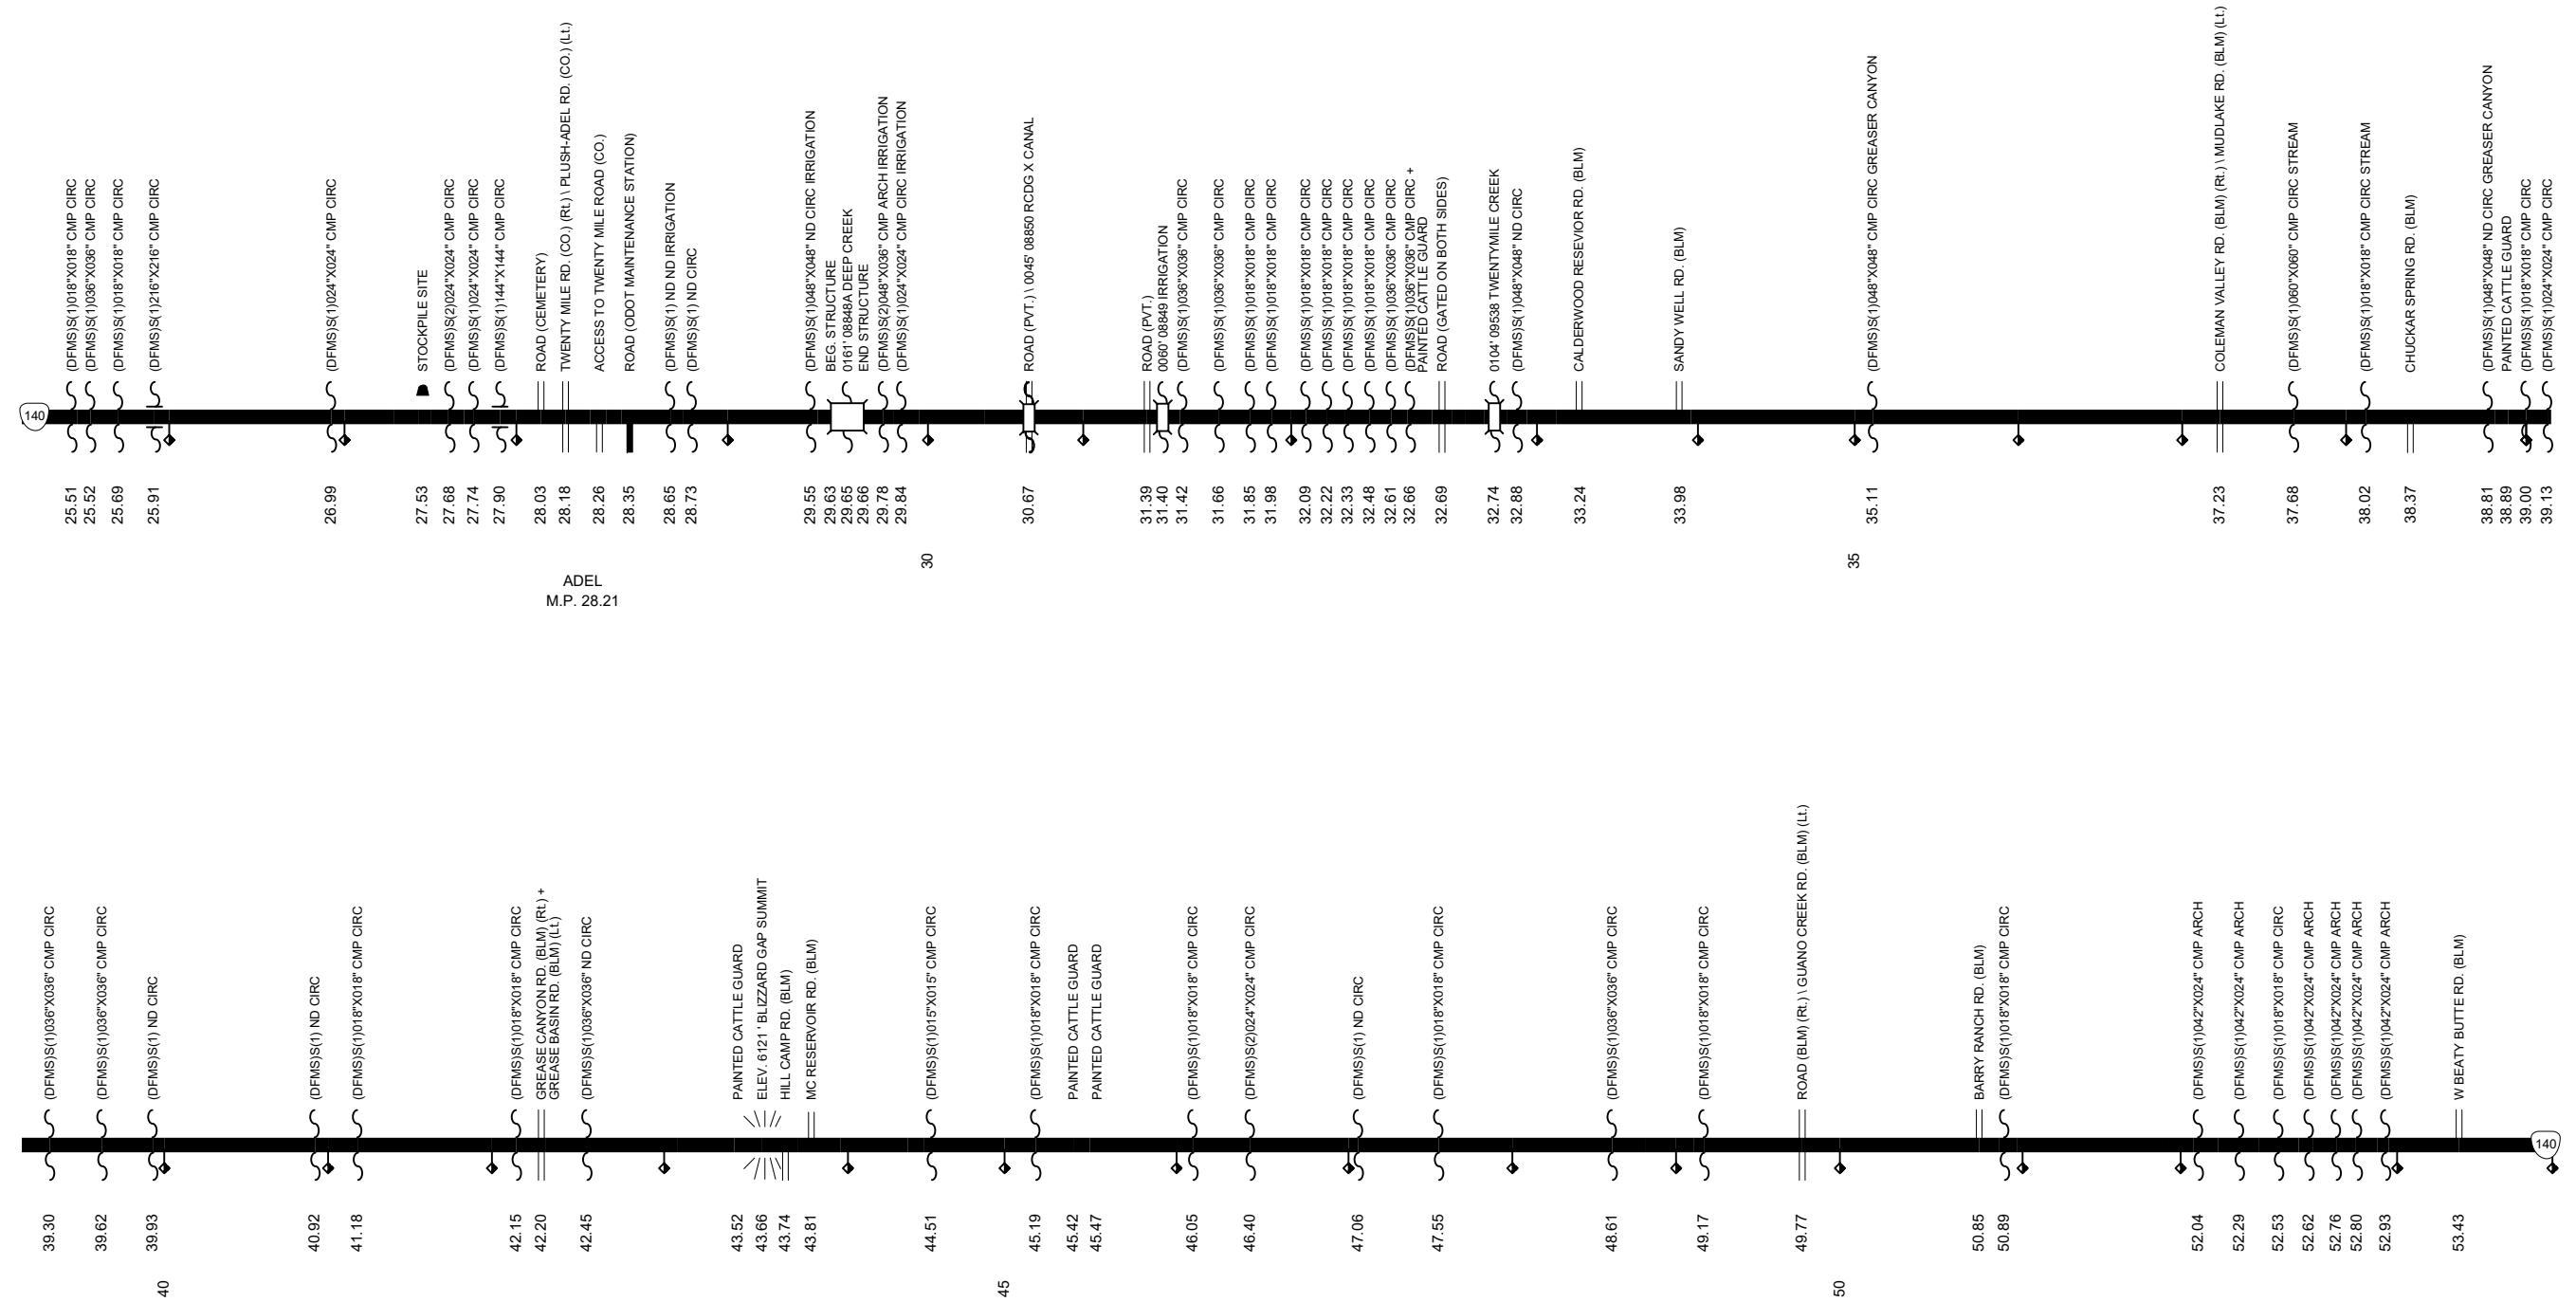

# Region 4 District 11

# WARNER HIGHWAY No. 431

# WARNER HIGHWAY No. 431

Sheet 3 of 4  
 December 2016

**Legend**

- State Highway No. 431
- State Highways
- County Boundaries
- City Boundaries

Interstate, US Route, State Route Markers

State Highways

0 3 6 12 Miles