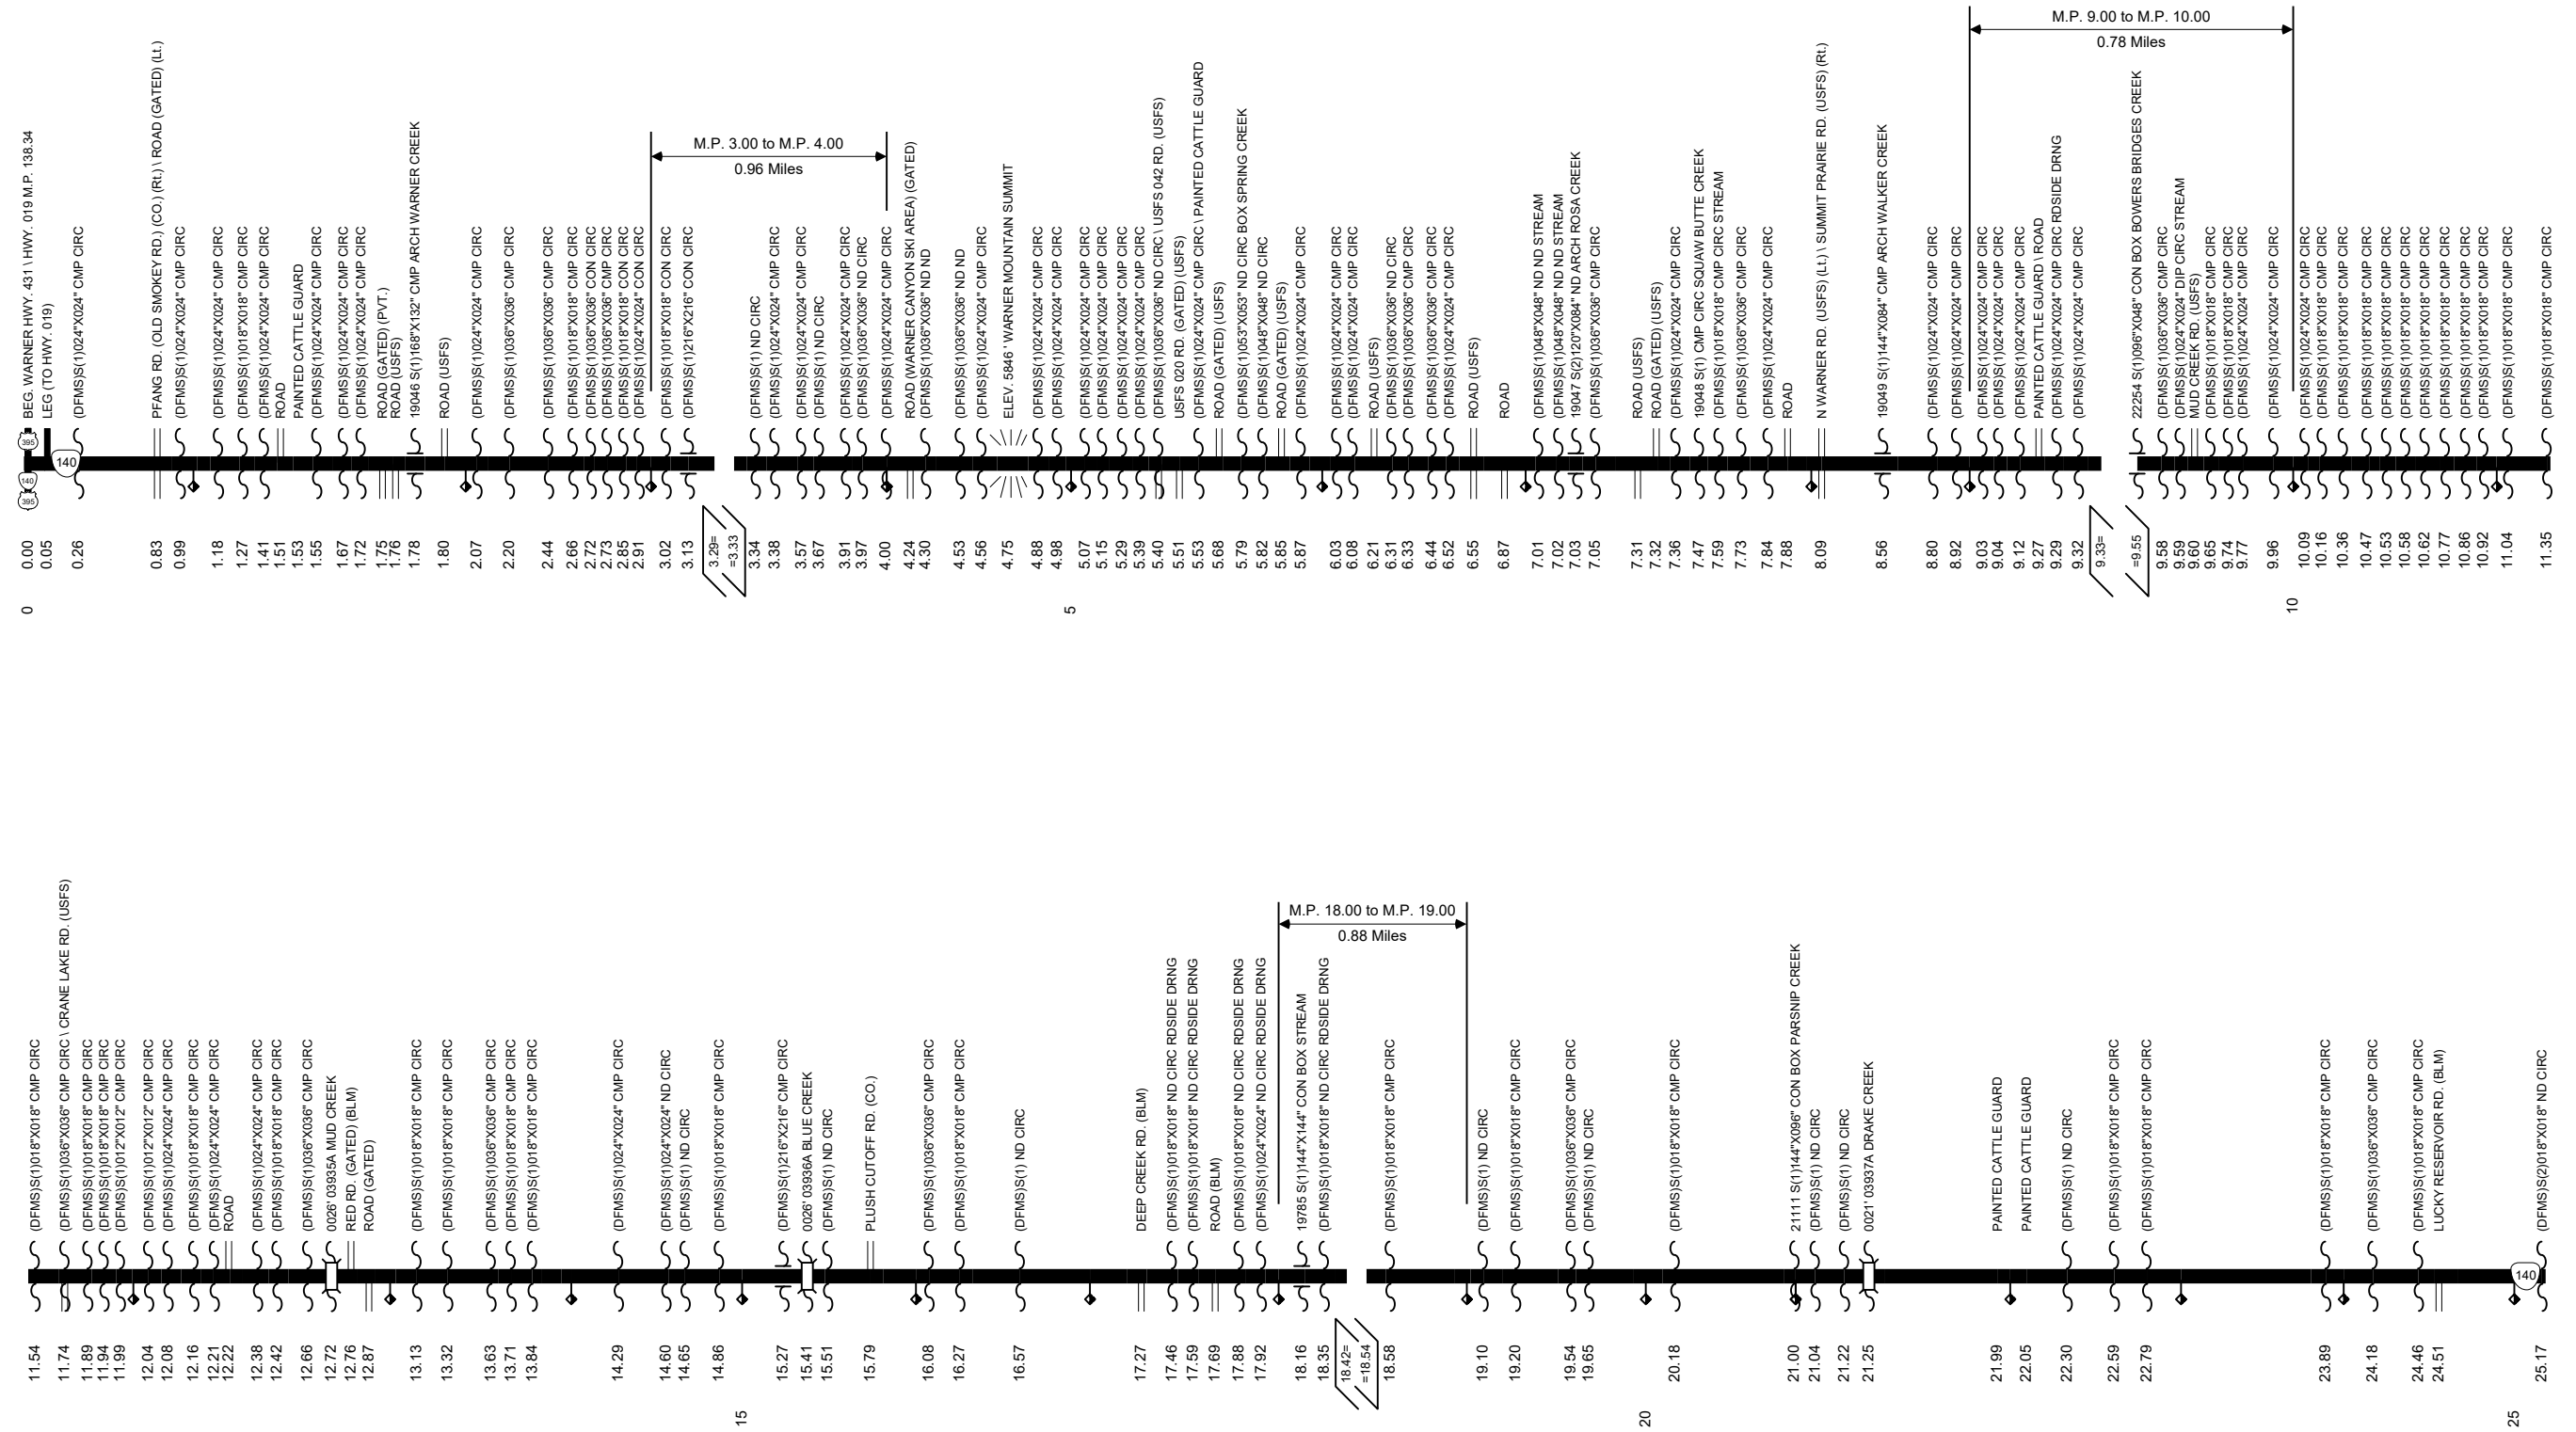

# Region 4 District 11

# WARNER HIGHWAY No. 431

# WARNER HIGHWAY No. 431

Sheet 3 of 4  
 December 2016

**Legend**

- State Highway No. 431
- State Highways
- County Boundaries
- City Boundaries

Interstate, US Route, State Route Markers

State Highways

0 3 6 12 Miles