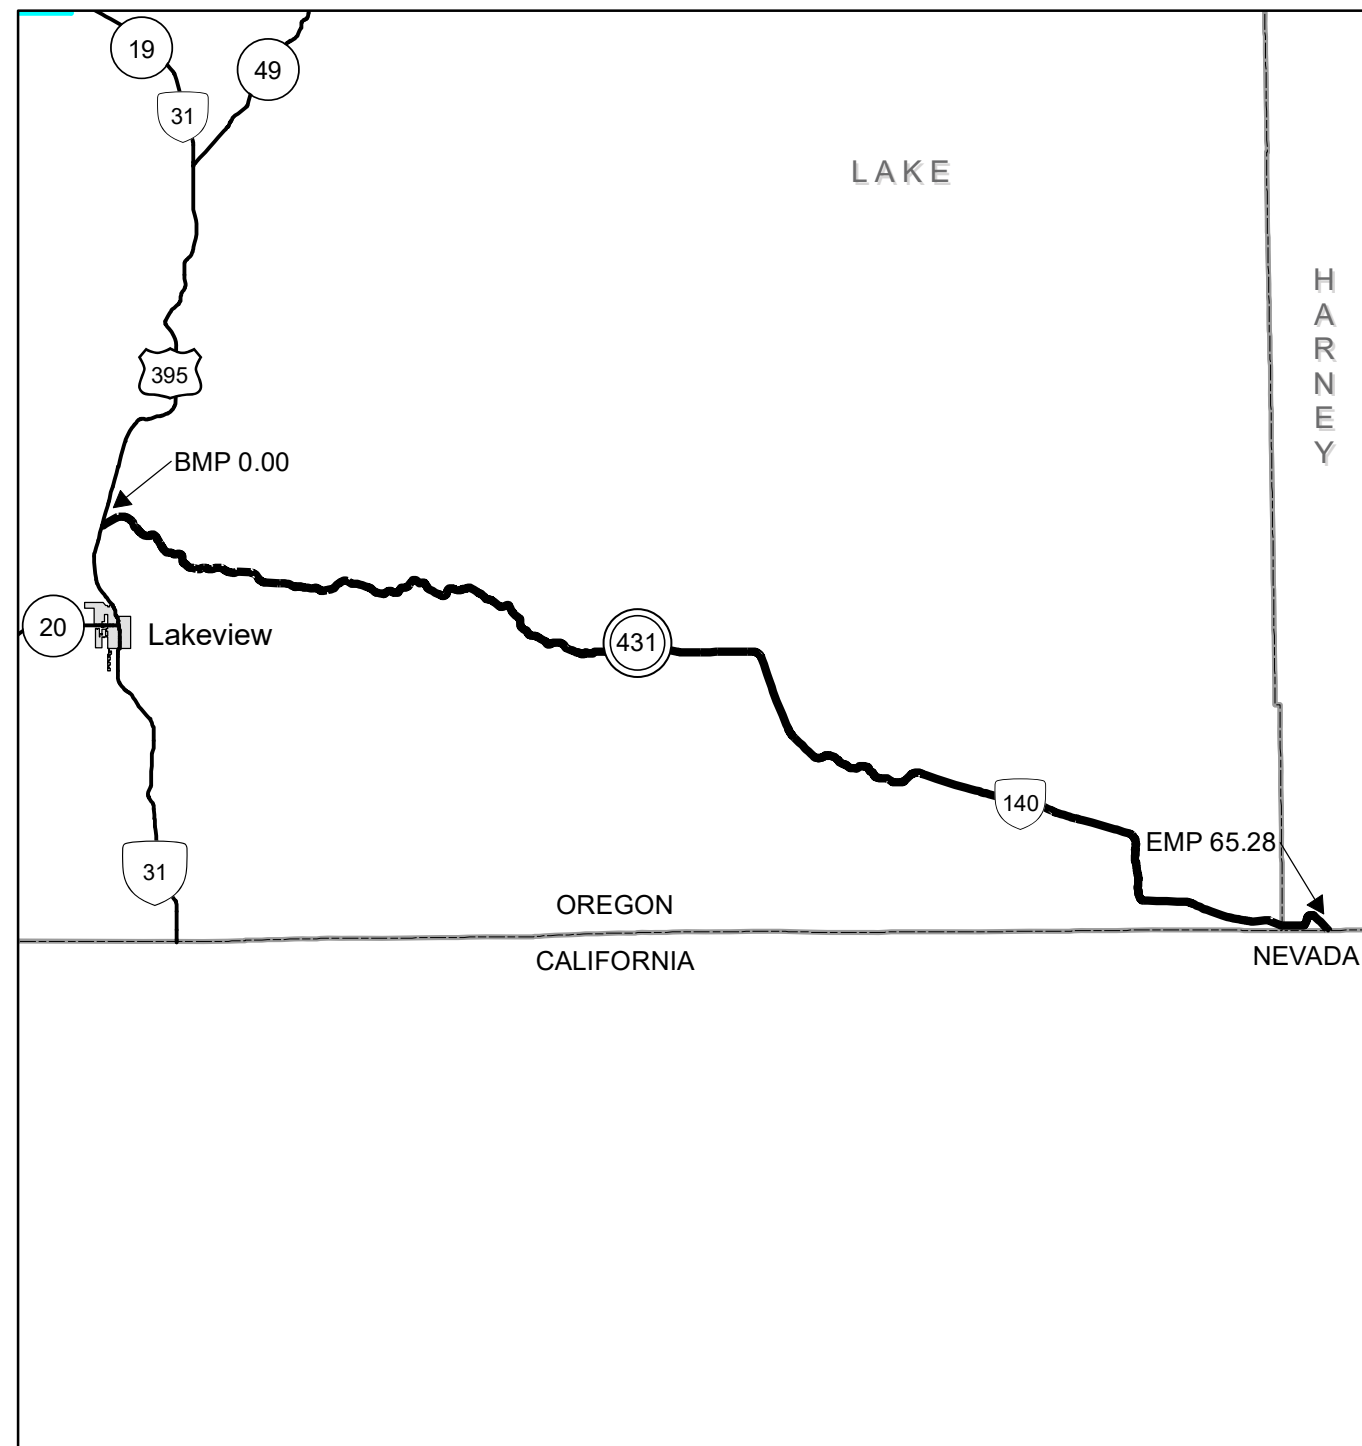

# WARNER HIGHWAY No. 431

# Region 4 District 11

# WARNER HIGHWAY No. 431

Sheet 3 of 4  
 December 2016

**Legend**

- State Highway No. 431
- State Highways
- County Boundaries
- City Boundaries

Interstate, US Route, State Route Markers

State Highways

0 3 6 12 Miles