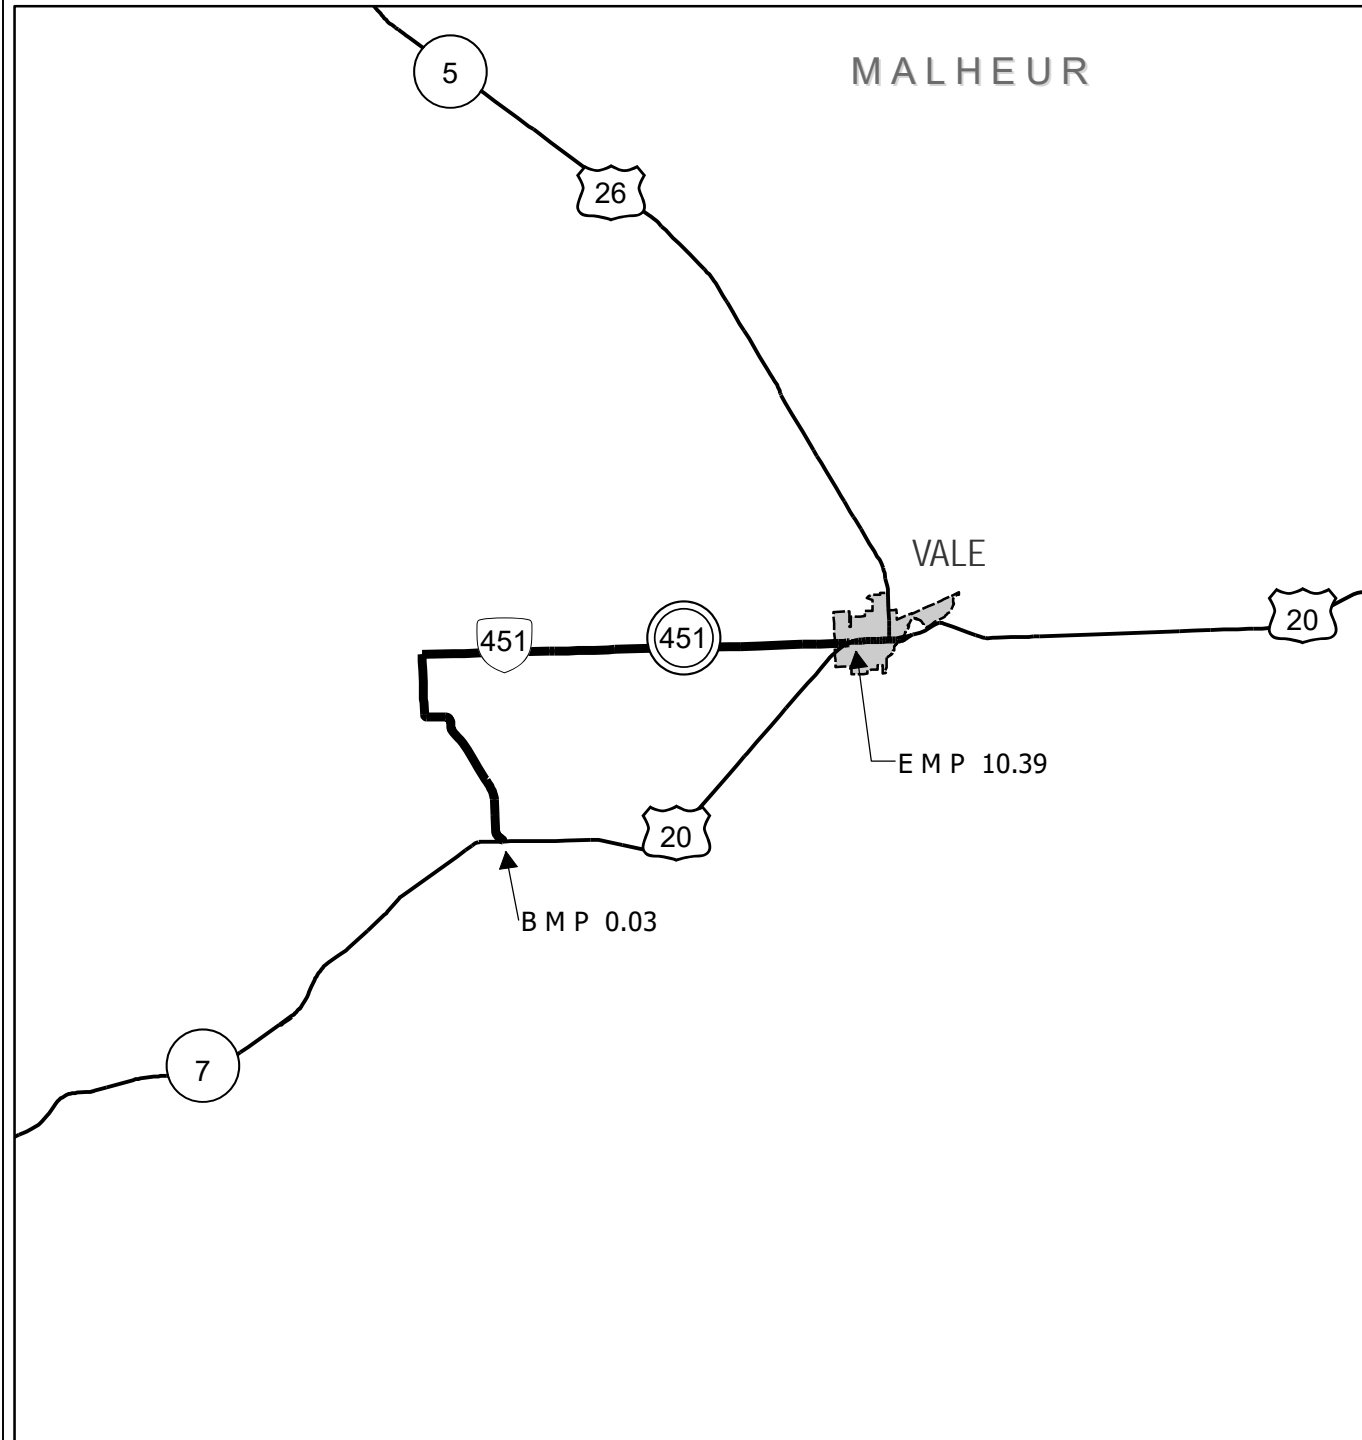

Region 5 District 14

VALE-WEST HIGHWAY No. 451

Sheet 1 of 2
December 2016

Legend

- State Hwy N. 451
- State Highways
- City Limits
- counties

Interstate, US Route, State Route Markers
 State Highways

0 1 2 4 Miles

The same information displayed on the Straightline Charts is updated monthly and available in tabular form on ODOT's Internet site. Use the Highway Inventory Summary report for more detailed information.
<https://www.oregon.gov/ODOT/DATA/Pages/Road-Assets-Mileage.aspx>
 NOTE: Milepoints on Straightline Chart are not to scale.

Note:
 Jurisdiction of intersecting local roads as of: Malheur County 2016