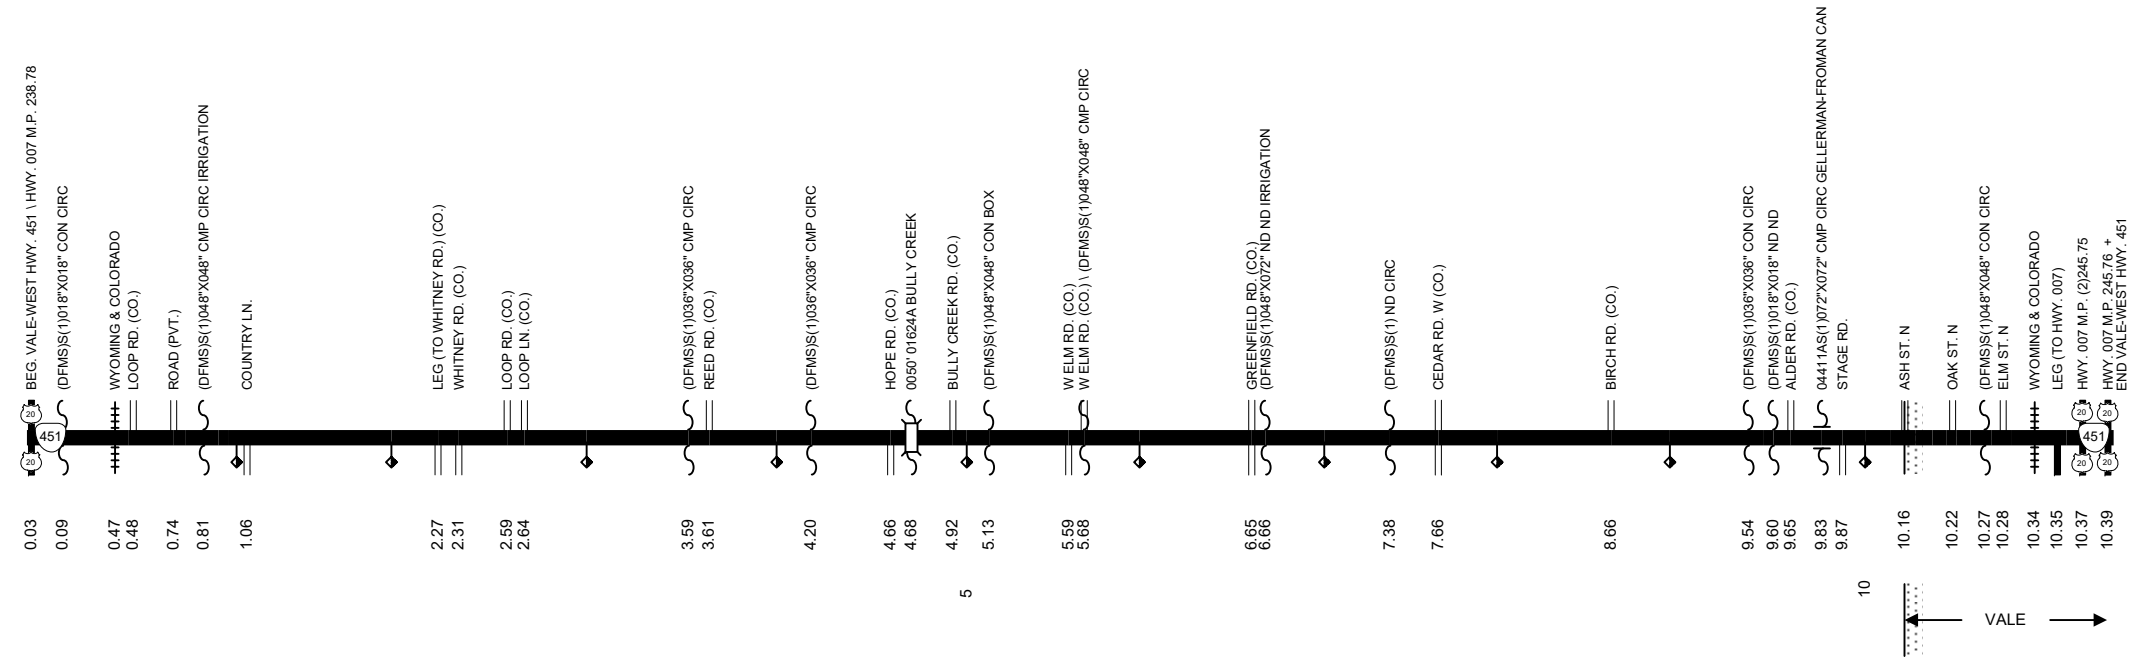

Region 5 District 14

VALE-WEST HIGHWAY No. 451

Sheet 1 of 2
December 2016

Legend

- State Hwy N. 451
- State Highways
- City Limits
- counties

Interstate, US Route, State Route Markers
 State Highways

0 1 2 4 Miles

The same information displayed on the Straightline Charts is updated monthly and available in tabular form on ODOT's Internet site. Use the Highway Inventory Summary report for more detailed information.
<https://www.oregon.gov/ODOT/DATA/Pages/Road-Assets-Mileage.aspx>
 NOTE: Milepoints on Straightline Chart are not to scale.

Note:
 Jurisdiction of intersecting local roads as of: Malheur County 2016